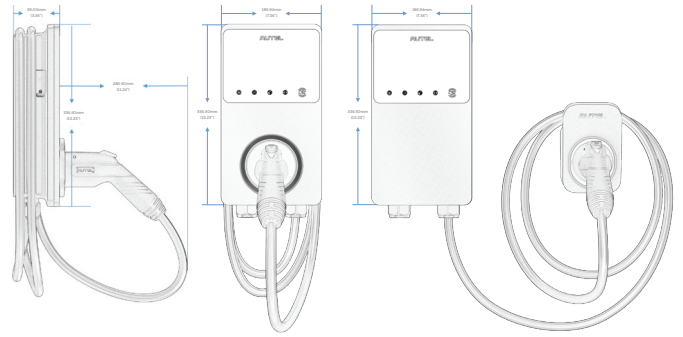

MAXICHARGER™ AC WALLBOXHOME

LEVEL 2 ELECTRIC VEHICLE CHARGER
SPECIFICATIONS

AUTEL[®] MAXICHARGER[™]
AC WALLBOXHOME
 LEVEL 2 ELECTRIC VEHICLE CHARGER

SPECIFICATIONS

POWER

INPUT/OUTPUT POWER RATING & CURRENT	9.6kW (240V AC*40A) Or 12kW (240V AC*50A) Output Amperage Adjustable Via Mobile App, From 6A To 40A Or 50A
INPUT/OUTPUT VOLTAGE	208V±15%; 240V±15%, 60Hz
NETWORK TYPE	L1/N+PE, L1/L2/PE
CONNECTOR TYPE	SAE J1772, 25ft (7.5m)
GROUND FAULT DETECTION	20mA CCID
PROTECTION	Overcurrent, Overvoltage, Undervoltage, Integrated Surge Protection
POWER MEASUREMENT ACCURACY	+/- 1.0% From 1% To Full Scale
POWER CORD	NEMA 6-50 / NEMA 14-50 / Hardwired

OPERATIONAL RATINGS

ENCLOSURE RATING	NEMA 4
OPERATING TEMPERATURE RANGE	-40°F ~+131°F (-40°C ~+55°C)
STORAGE TEMPERATURE RANGE	-40°F ~+185°F (-40°C ~+85 °C)
MOUNTING	Wall Or Floor Using A Pedestal
DIMENSIONS (H*W*D)	13x7x3in (336x187x85mm)
WEIGHT TOTAL (INCLUDES CHARGER, GABLE, GUN & HOLSTER)	Ranges Between 13lbs. (5.9 kg) - 15.9 lbs. (7.2 kg) Based On Model

USER INTERFACE

STATUS INDICATION	LED/APP
USER INTERFACE	Autel Charge APP; Autel Charge Cloud
CONNECTIVITY	Bluetooth, Wi-Fi, Ethernet, CAN, RS485 (For Energy Meter Connection)
COMMUNICATION PROTOCOLS	OCPP 1.6J (Can Be Upgraded To OCPP 2.0.1 Later)
USER AUTHENTICATION	APP, AutoStart, RFID Card
CARD READER	Optional: ISO 15693, ISO 14443, NFC
SOFTWARE UPDATE	OTA