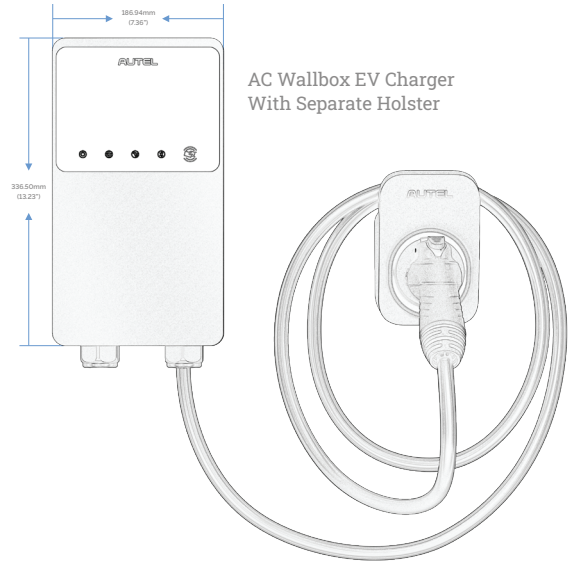

MAXICHARGER™ AC WALLBOXHOME

LEVEL 2 ELECTRIC VEHICLE CHARGER
SPECIFICATIONS

AUTEL[®] MAXICHARGER[™]
AC WALLBOXHOME
 LEVEL 2 ELECTRIC VEHICLE CHARGER

SPECIFICATIONS

POWER

INPUT/OUTPUT POWER RATING & CURRENT	9.6kW (240V AC*40A) Or 12kW (240V AC*50A) Output Amperage Adjustable Via Mobile App, From 6A To 40A Or 50A
INPUT/OUTPUT VOLTAGE	208V±15%; 240V±15%, 60Hz
NETWORK TYPE	L1/N+PE, L1/L2/PE
CONNECTOR TYPE	SAE J1772, 25ft (7.5m)
GROUND FAULT DETECTION	20mA CCID
PROTECTION	Overcurrent, Overvoltage, Undervoltage, Integrated Surge Protection
POWER MEASUREMENT ACCURACY	+/- 1.0% From 1% To Full Scale
POWER CORD	NEMA 6-50 / NEMA 14-50 / Hardwired

OPERATIONAL RATINGS

ENCLOSURE RATING	NEMA 4
OPERATING TEMPERATURE RANGE	-40°F ~+131°F (-40°C ~+55°C)
STORAGE TEMPERATURE RANGE	-40°F ~+185°F (-40°C ~+85 °C)
MOUNTING	Wall Or Floor Using A Pedestal
DIMENSIONS (H*W*D)	13x7x3in (336x187x85mm)
WEIGHT TOTAL (INCLUDES CHARGER, GABLE, GUN & HOLSTER)	Ranges Between 13lbs. (5.9 kg) - 15.9 lbs. (7.2 kg) Based On Model

USER INTERFACE

STATUS INDICATION	LED/APP
USER INTERFACE	Autel Charge APP; Autel Charge Cloud
CONNECTIVITY	Bluetooth, Wi-Fi, Ethernet, CAN, RS485 (For Energy Meter Connection)
COMMUNICATION PROTOCOLS	OCPP 1.6J (Can Be Upgraded To OCPP 2.0.1 Later)
USER AUTHENTICATION	APP, AutoStart, RFID Card
CARD READER	Optional: ISO 15693, ISO 14443, NFC
SOFTWARE UPDATE	OTA