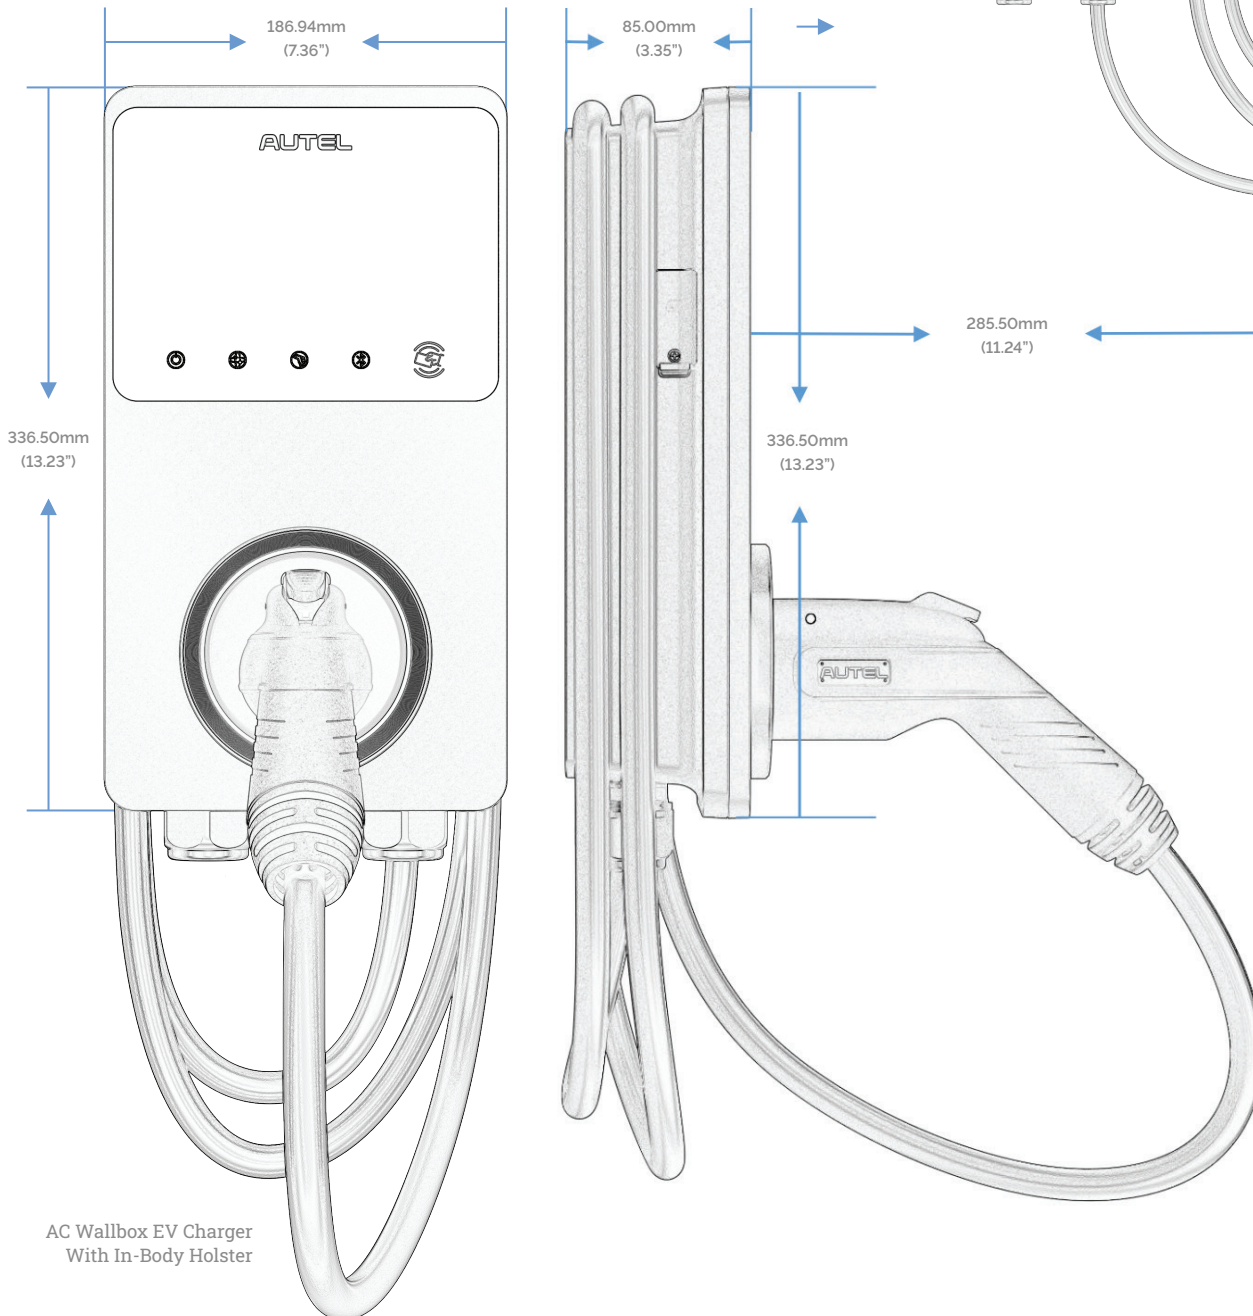

MAXICHARGER™ AC WALLBOXHOME

LEVEL 2 ELECTRIC VEHICLE CHARGER
SPECIFICATIONS

AUTEL[®] MAXICHARGER[™]
AC WALLBOXHOME
 LEVEL 2 ELECTRIC VEHICLE CHARGER

SPECIFICATIONS

POWER

INPUT/OUTPUT POWER RATING & CURRENT	9.6kW (240V AC*40A) Or 12kW (240V AC*50A) Output Amperage Adjustable Via Mobile App, From 6A To 40A Or 50A
INPUT/OUTPUT VOLTAGE	208V±15%; 240V±15%, 60Hz
NETWORK TYPE	L1/N+PE, L1/L2/PE
CONNECTOR TYPE	SAE J1772, 25ft (7.5m)
GROUND FAULT DETECTION	20mA CCID
PROTECTION	Overcurrent, Overvoltage, Undervoltage, Integrated Surge Protection
POWER MEASUREMENT ACCURACY	+/- 1.0% From 1% To Full Scale
POWER CORD	NEMA 6-50 / NEMA 14-50 / Hardwired

OPERATIONAL RATINGS

ENCLOSURE RATING	NEMA 4
OPERATING TEMPERATURE RANGE	-40°F ~+131°F (-40°C ~+55°C)
STORAGE TEMPERATURE RANGE	-40°F ~+185°F (-40°C ~+85 °C)
MOUNTING	Wall Or Floor Using A Pedestal
DIMENSIONS (H*W*D)	13x7x3in (336x187x85mm)
WEIGHT TOTAL (INCLUDES CHARGER, GABLE, GUN & HOLSTER)	Ranges Between 13lbs. (5.9 kg) - 15.9 lbs. (7.2 kg) Based On Model

USER INTERFACE

STATUS INDICATION	LED/APP
USER INTERFACE	Autel Charge APP; Autel Charge Cloud
CONNECTIVITY	Bluetooth, Wi-Fi, Ethernet, CAN, RS485 (For Energy Meter Connection)
COMMUNICATION PROTOCOLS	OCPP 1.6J (Can Be Upgraded To OCPP 2.0.1 Later)
USER AUTHENTICATION	APP, AutoStart, RFID Card
CARD READER	Optional: ISO 15693, ISO 14443, NFC
SOFTWARE UPDATE	OTA