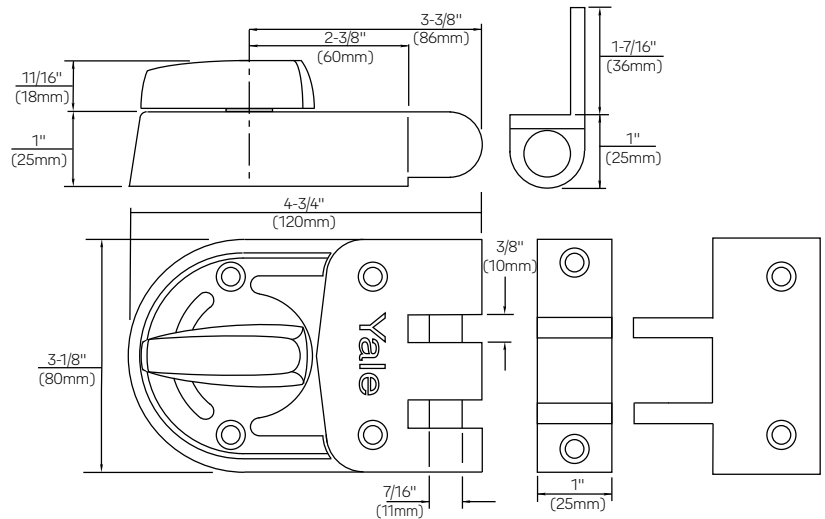

Jimmy-Proof Deadlock 197

Operation

Outside: Furnished standard with 5-pin rim cylinder 1109E.

Inside: 90° turn of the thumbturn locks or unlocks deadbolt. Also available with flat strike, model no. 197F (for outswinging doors).

Model Numbers	
197	Boxed
V197	Visual Pack
197F	Flat Strike, Boxed

Dimensions And Details

Technical Information

Description	197
Backset	2-3/8" (60mm)
Material	Zinc Alloy
Deadbolt Length	N/A
Reversible Latchbolt	N/A
Cylinder	1109E - Brass 5-pin with anti-pick mushroom drivers
Case Finishes	Sprayed Brass only
Cylinder Finish	Brass
2 Keys	RB8
Door Thickness	1-3/8" to 2-1/4" (35mm-57mm)

Dimensions are shown in inches (millimeters).

Auxiliary Locks