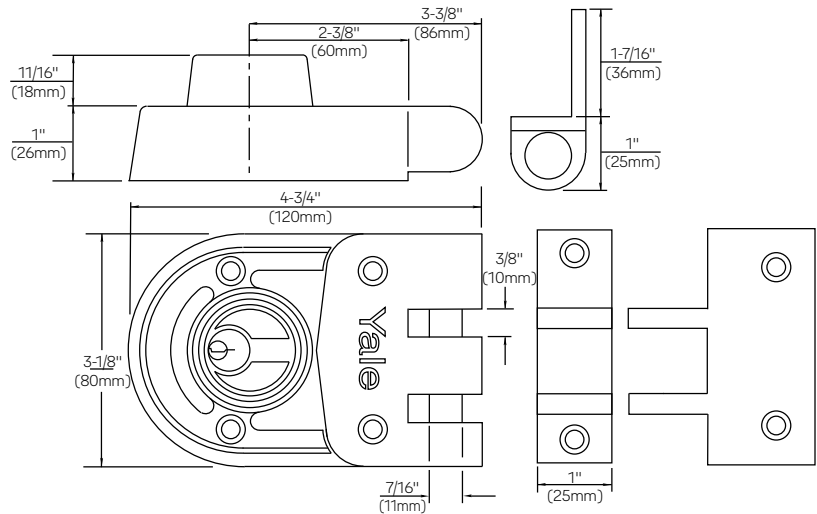

Jimmy-Proof Deadlock 197-1/4

Operation

Outside: Furnished standard with 5-pin rim cylinder 1109E.

Inside: Key locks or unlocks deadbolt. Also available with flat strike, model no. 197-1/4F (for outswinging doors).

Dimensions And Details

Model Numbers	
197-1/4	Boxed
V197-1/4	Visual Pack
197-1/4F	Flat Strike, Boxed

Technical Information

Description	197-1/4
Backset	2-3/8" (60mm)
Material	Zinc Alloy
Deadbolt Length	N/A
Reversible Latchbolt	N/A
Cylinder (Outside)	1109E Brass 5-pin with anti-pick mushroom drivers
Cylinder (Inside)	Fixed 3-pin Brass cylinder. No alternatives.
Case Finishes	Sprayed Bronze only
Cylinder Finish	Brass
2 Keys	RB8
Door Thickness	1-3/8" to 2-1/4" (35mm-57mm)

Dimensions are shown in inches (millimeters).