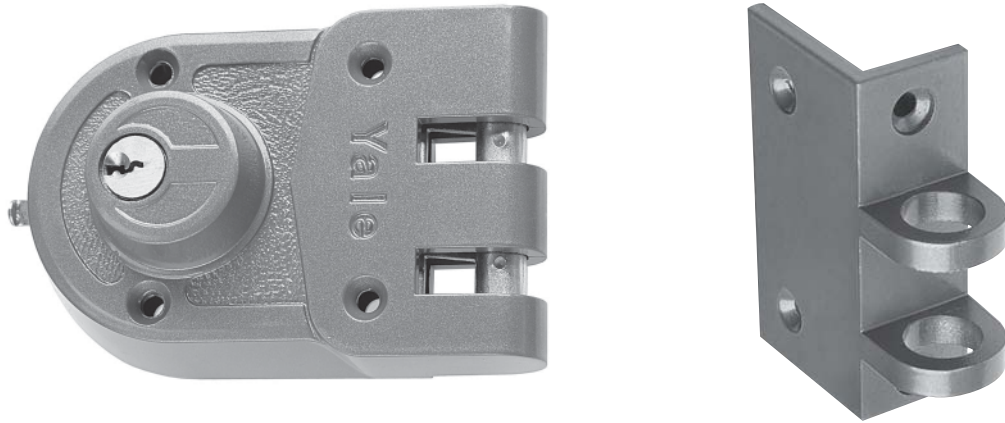

Jimmy-Proof Deadlock 197-1/4

Operation

Outside: Furnished standard with 5-pin rim cylinder 1109E.

Inside: Key locks or unlocks deadbolt. Also available with flat strike, model no. 197-1/4F (for outswinging doors).

Dimensions And Details

Model Numbers	
197-1/4	Boxed
V197-1/4	Visual Pack
197-1/4F	Flat Strike, Boxed

Technical Information

Description	197-1/4
Backset	2-3/8" (60mm)
Material	Zinc Alloy
Deadbolt Length	N/A
Reversible Latchbolt	N/A
Cylinder (Outside)	1109E Brass 5-pin with anti-pick mushroom drivers
Cylinder (Inside)	Fixed 3-pin Brass cylinder. No alternatives.
Case Finishes	Sprayed Bronze only
Cylinder Finish	Brass
2 Keys	RB8
Door Thickness	1-3/8" to 2-1/4" (35mm-57mm)