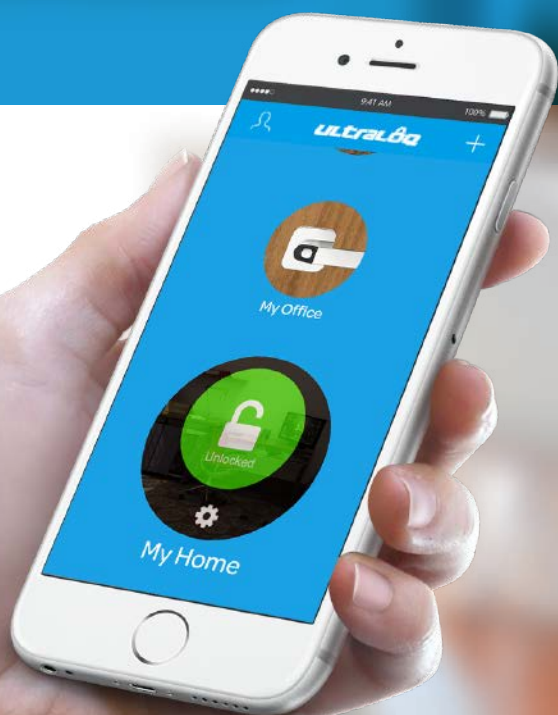

# UL1

BLUETOOTH ENABLED,  
FINGERPRINT AND KEY FOB  
SMART LOCK

*Simplify Your Safety*

# What is Ultraloq UL1?

Ultraloq UL1 is a smart lever lock designed to be "Real Keyless" for maximum flexibility and convenience. User can use fingerprint, key fob or smartphone to unlock the door. With Ultraloq Bridge, you can share Ekey to grant temporary access to guests wherever you are. In addition, Ultraloq app keeps a log of who's entered the door and when for your monitoring.

### Remote Access

With Bridge, you can unlock or share Ekey to your guests remotely.