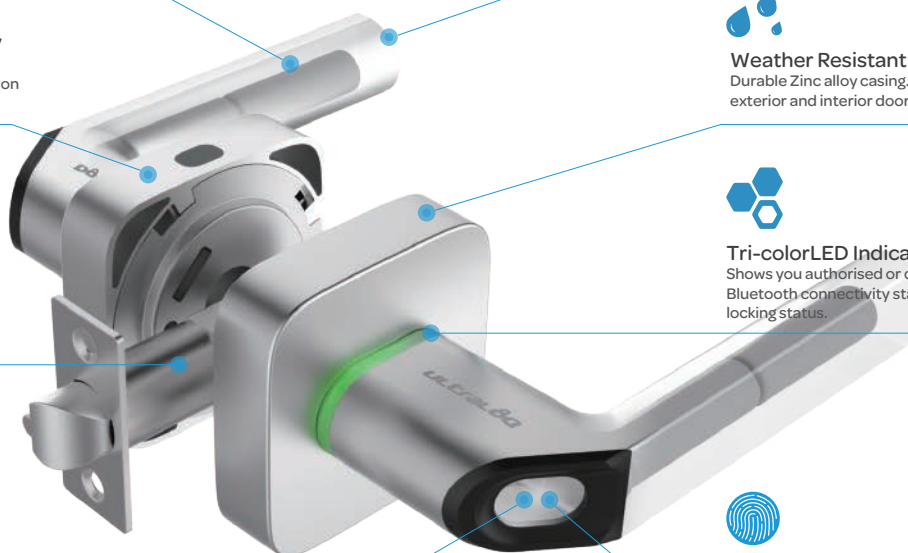

One Touch Fingerprint Access

Just need "One Touch" to wake up the sensor, unlock and turn the handle in no time.