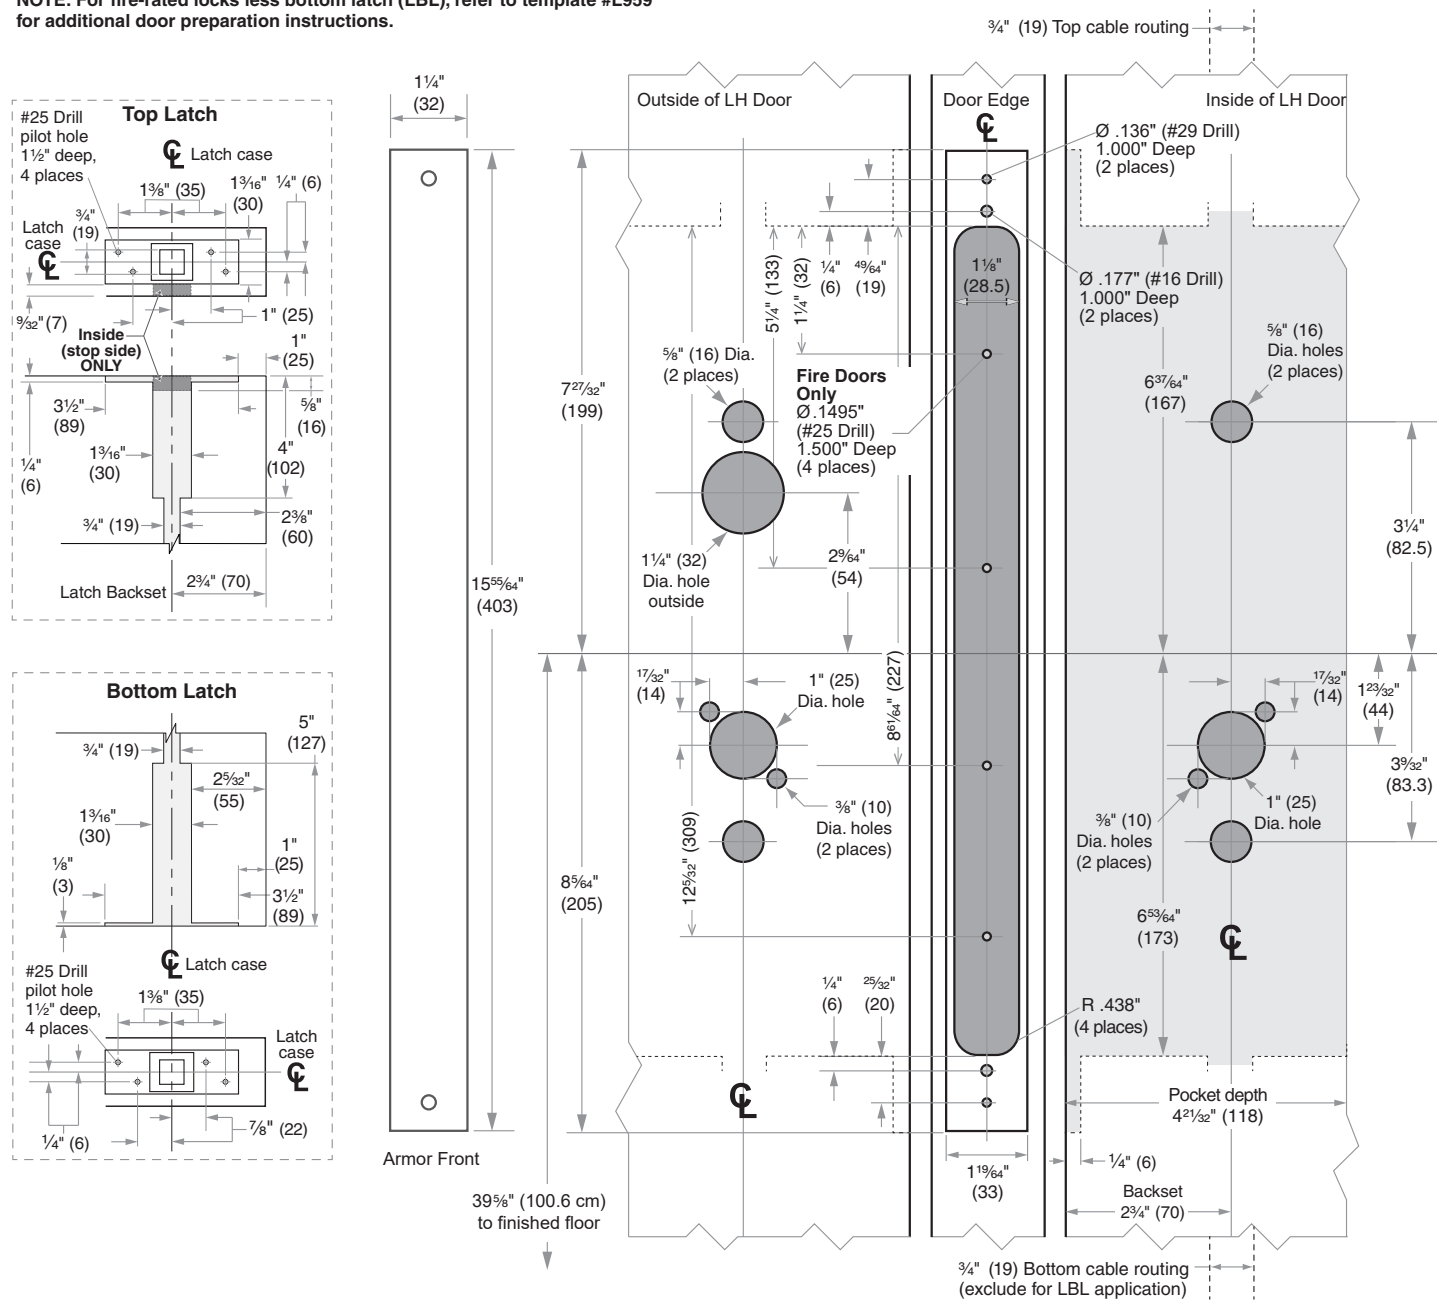

Dimensions shown in parentheses ( ) are in millimeters.

© 2021 Allegion  
L933 Rev. 12/21  
us.allegion.com

**DRAWING IS NOT TO SCALE!**  
Customer service: 877-671-7011

**We can help you find the correct guide for your product and application!**