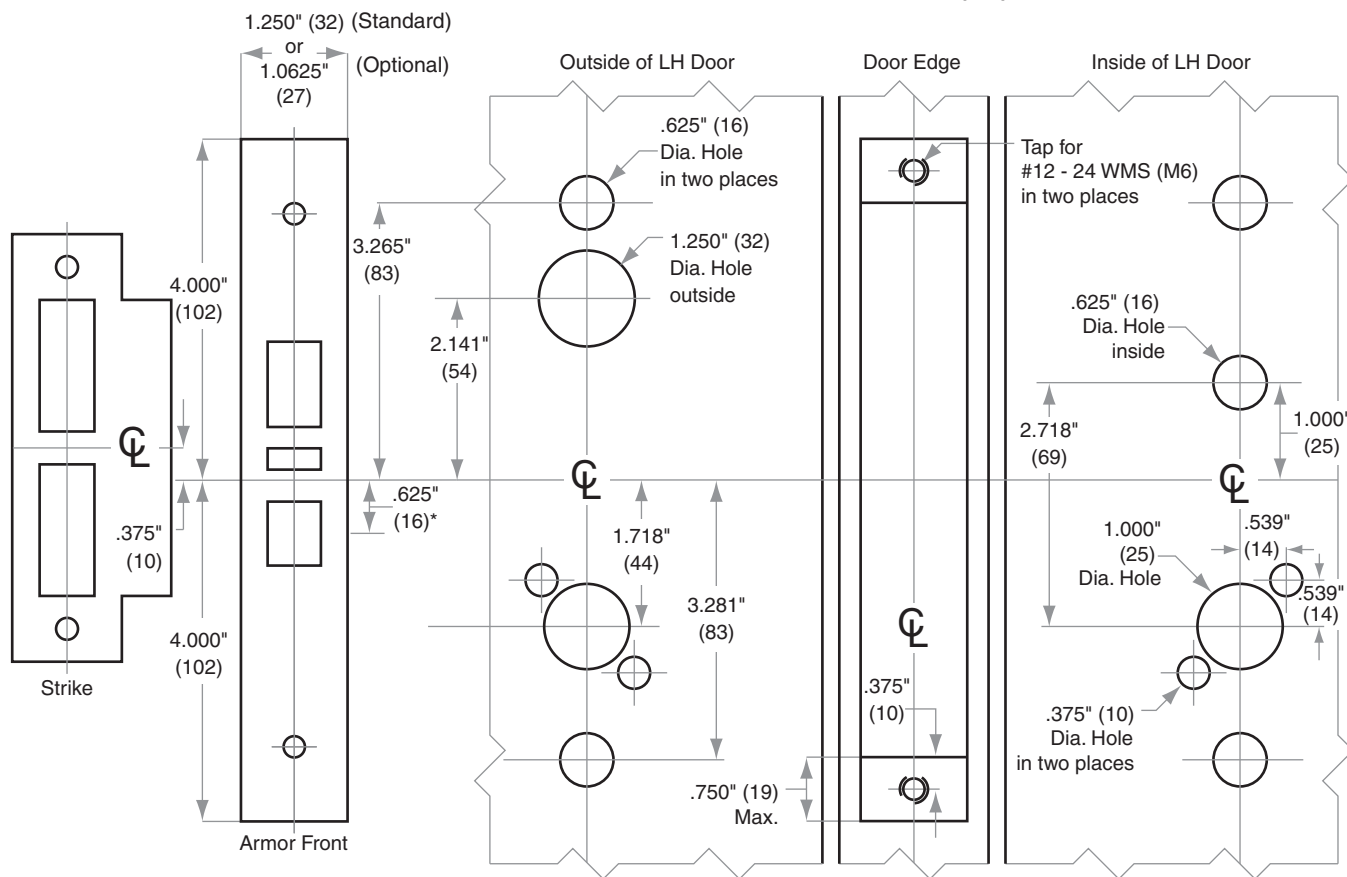

### Left Hand (LH) Door Shown

\* Centerline of Armor Front to Centerline of Latch dimension

Dimensions shown in parentheses ( ) are in millimeters.

© 2021 Allegion  
L964 Rev. 12/21  
us.allegion.com

**DRAWING IS NOT TO SCALE!**  
**Customer service: 877-671-7011**