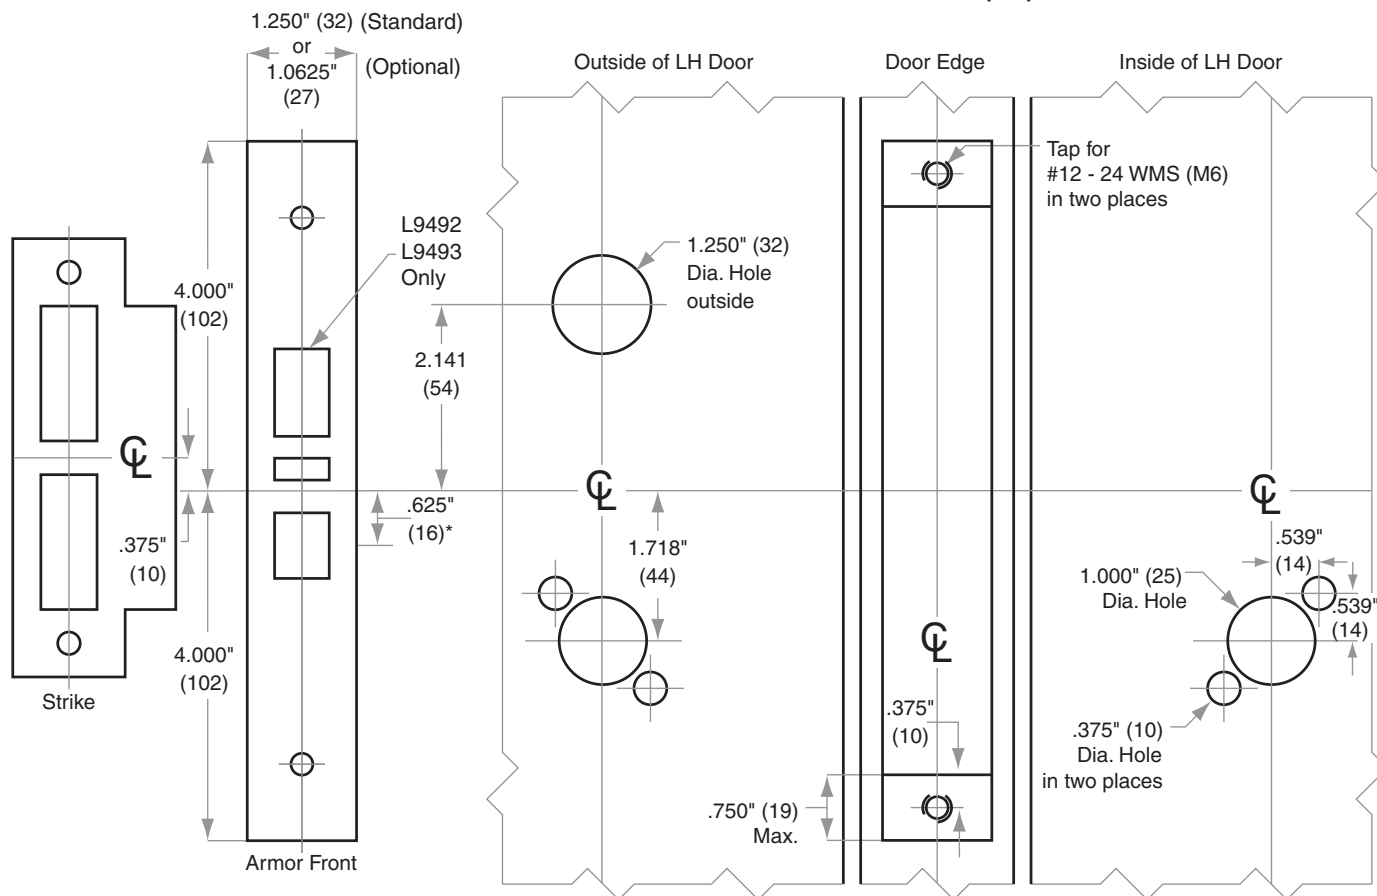

L/LV/LM/LMV-Series

Models L9092, L9093 Electrified Locks

Door Type: Metal, flat or beveled
Trim: Rose

This template should not be used for HSLR trim. Use template L966 for HSLR trim.

**For Case and Strike dimensions, see Template L1
Refer to Template L1 (revised October 2014 or
later) for information to prepare the door for
wire routing**

Left Hand (LH) Door Shown

* Centerline of Armor Front to Centerline of Latch dimension

Dimensions shown in parentheses ( ) are in millimeters.

© 2021 Allegion
L920 Rev. 12/21
us.allegion.com

DRAWING IS NOT TO SCALE!
Customer service: 877-671-7011

**We can help you find the correct guide for
your product and application!**

Door preparation template

L920