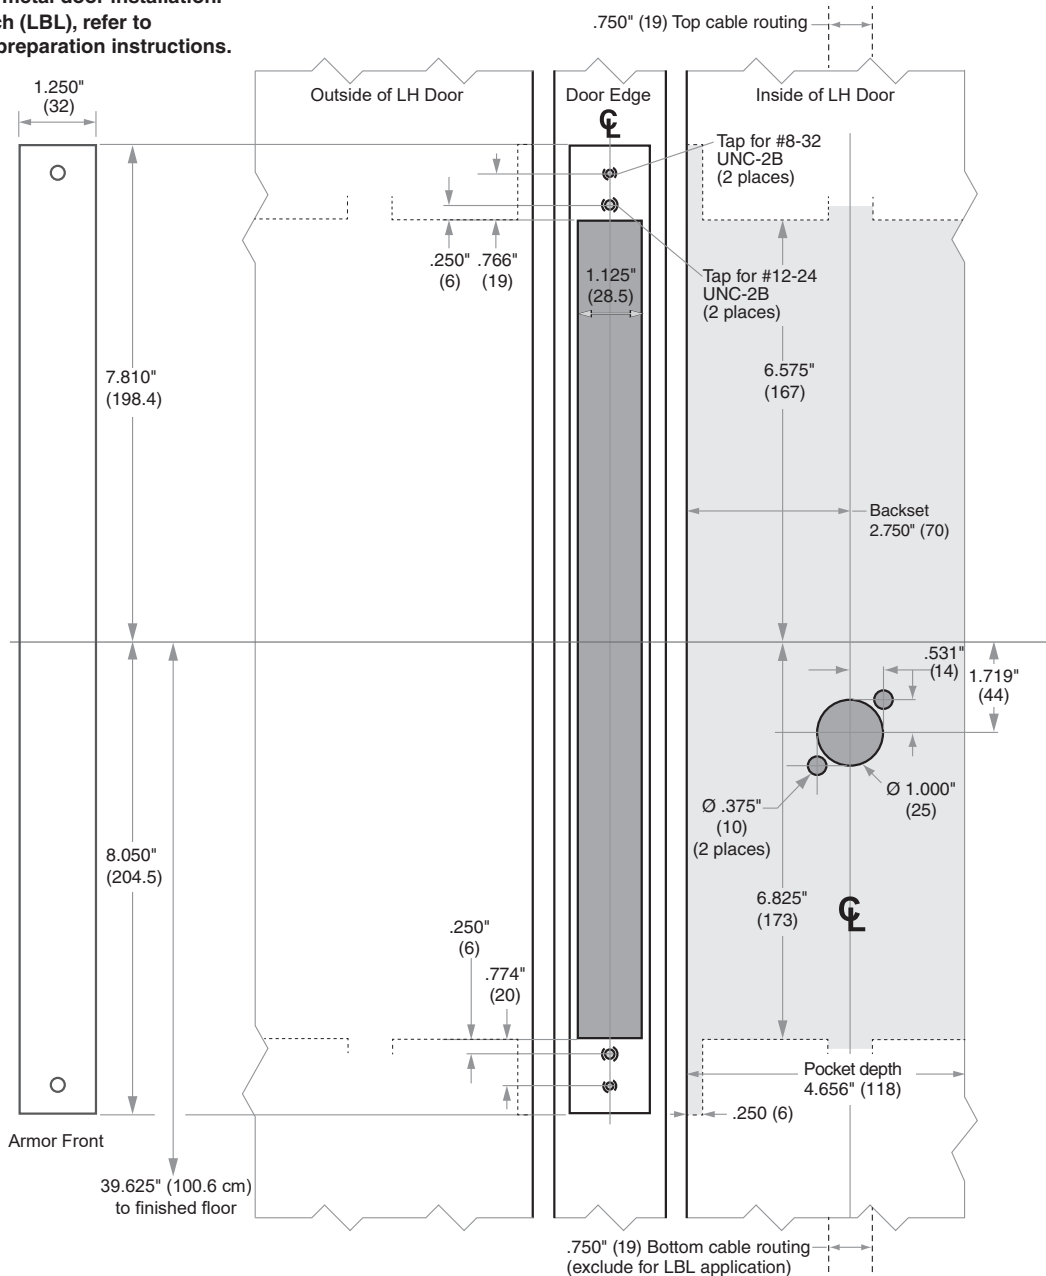

Dimensions shown in parentheses ( ) are in millimeters.

© 2021 Allegion  
 L946 Rev. 12/21  
 us.allegion.com

**DRAWING IS NOT TO SCALE!**  
**Customer service: 877-671-7011**

**We can help you find the correct guide for your product and application!**