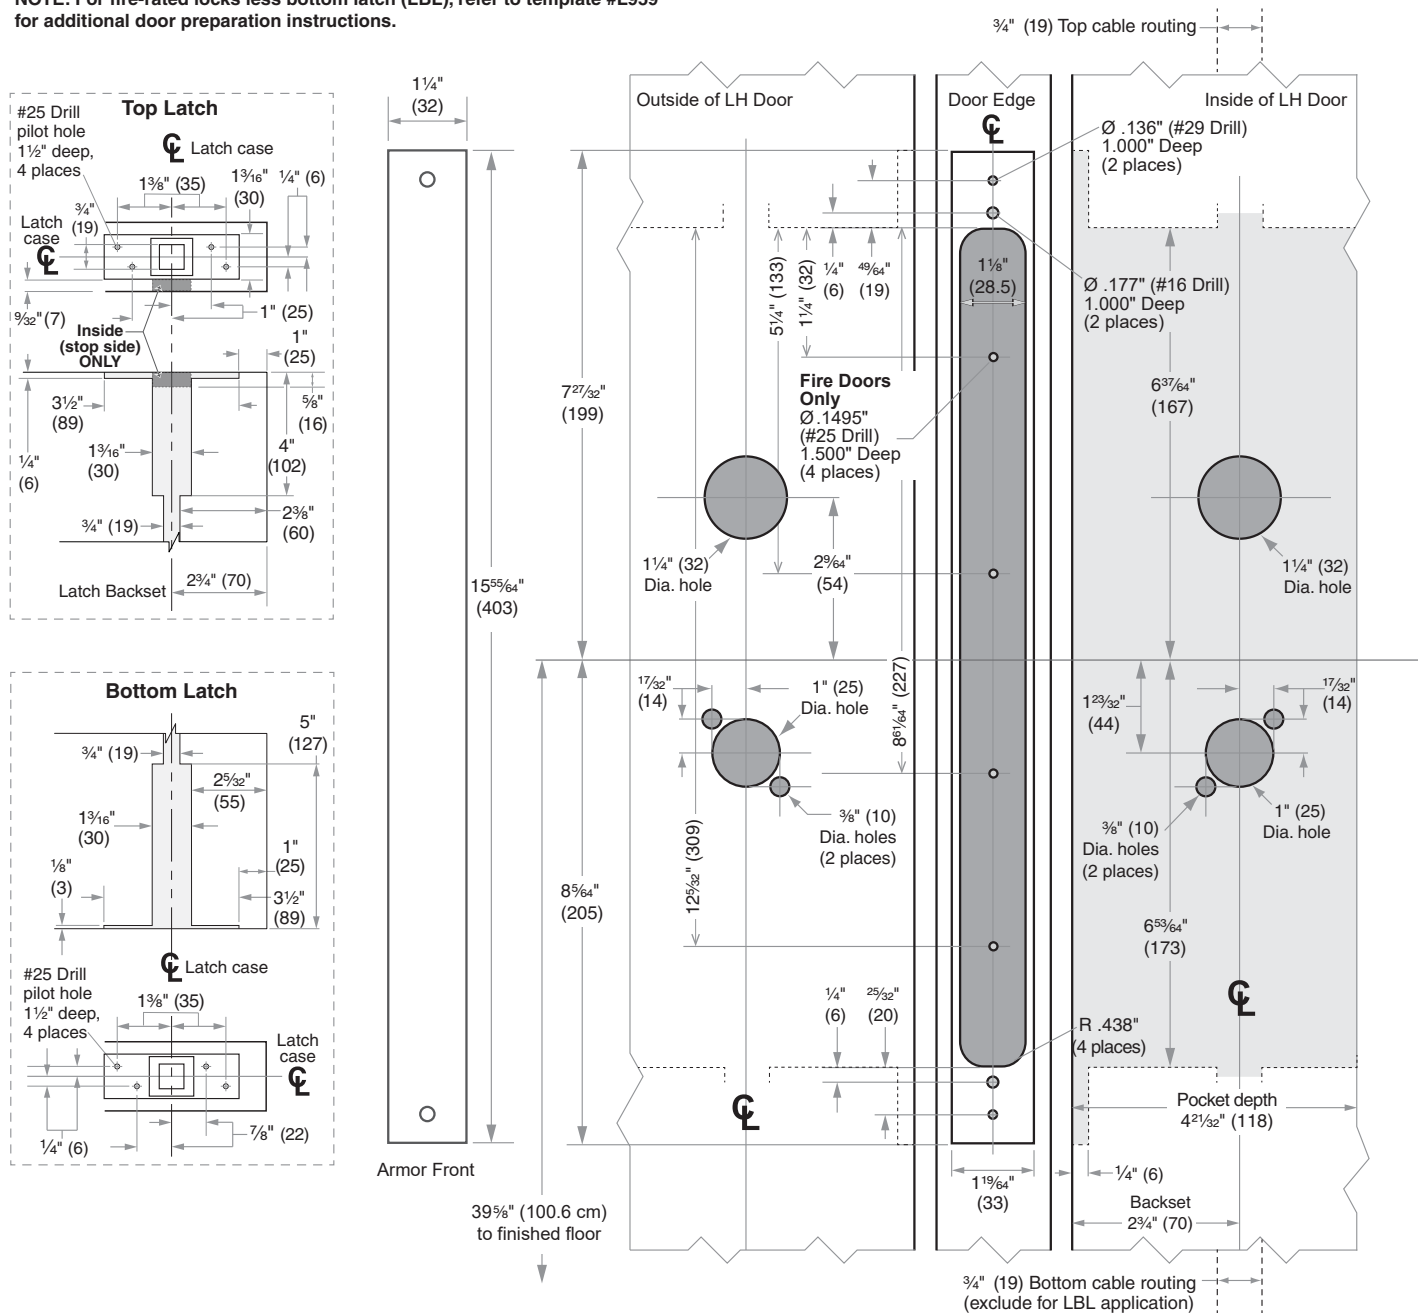

LM9200-Series

Model LM9271, LM9271F Locks

Door Type: Wood or composite, flat or beveled
Trim: Rose

For case and strike dimensions, see Template L3.

NOTE: For fire-rated locks less bottom latch (LBL), refer to template #L959 for additional door preparation instructions.

Dimensions shown in parentheses ( ) are in millimeters.

© 2021 Allegion
L936 Rev. 12/21
us.allegion.com

DRAWING IS NOT TO SCALE!
Customer service: 877-671-7011

We can help you find the correct guide for your product and application!

Door preparation template

L936