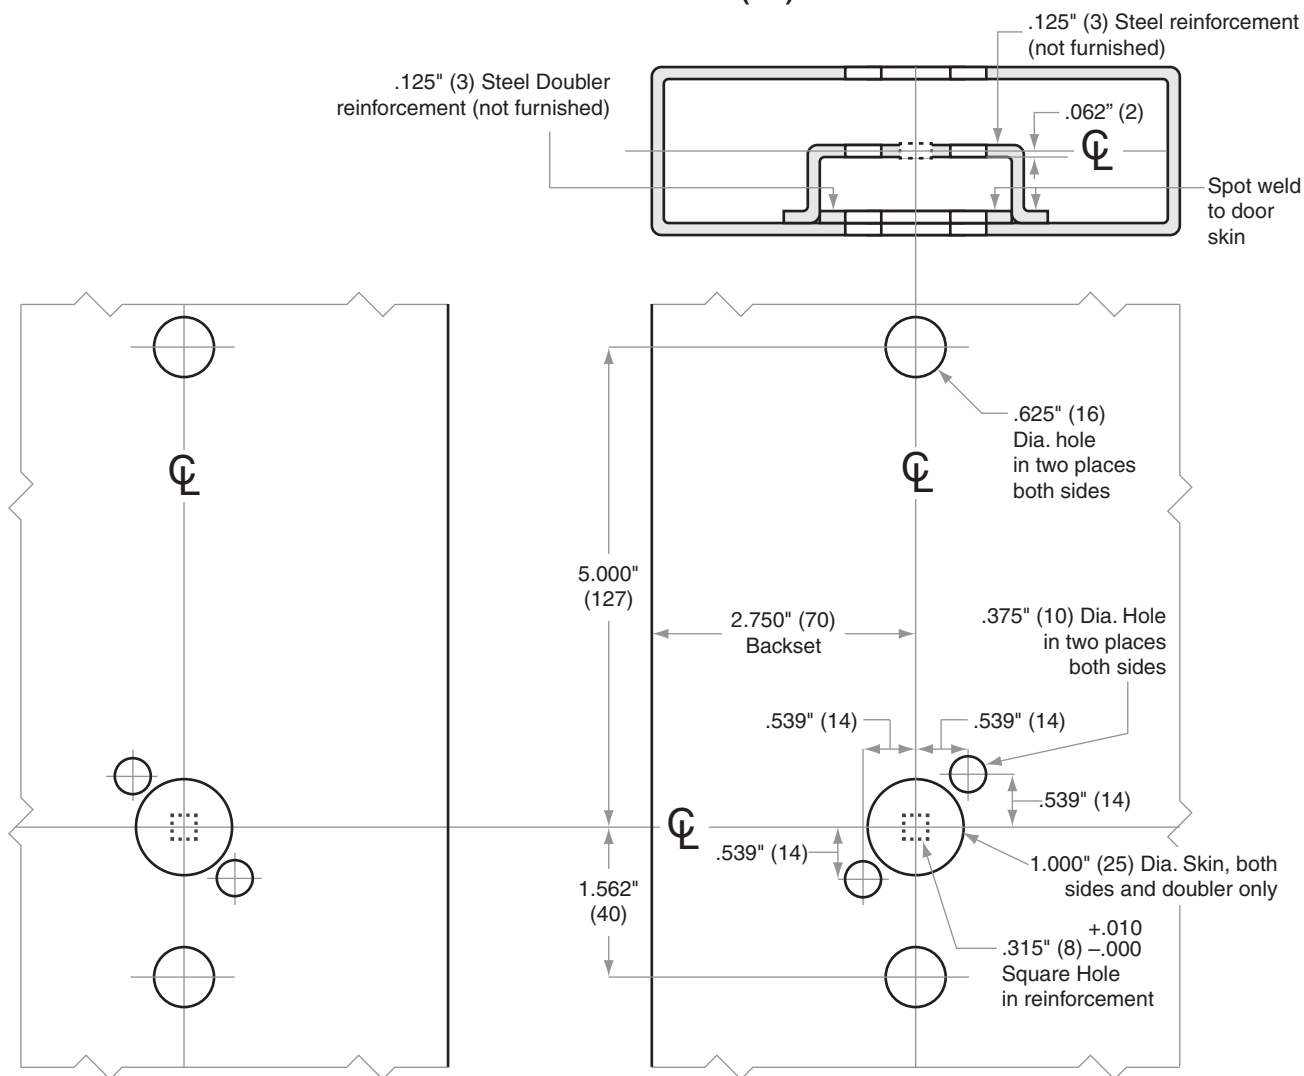

L/LV/LM/LMV-Series

Model L0172

Door Type: Metal, flat or beveled
Trim: Escutcheon

IMPORTANT! Suitable reinforcement required for metal door installation

Left Hand (LH) door shown

Dimensions shown in parentheses ( ) are in millimeters.

© 2021 Allegion
L746 Rev. 12/21
us.allegion.com

DRAWING IS NOT TO SCALE!
Customer service: 877-671-7011
We can help you find the correct guide for your product and application!

Door preparation template
L746