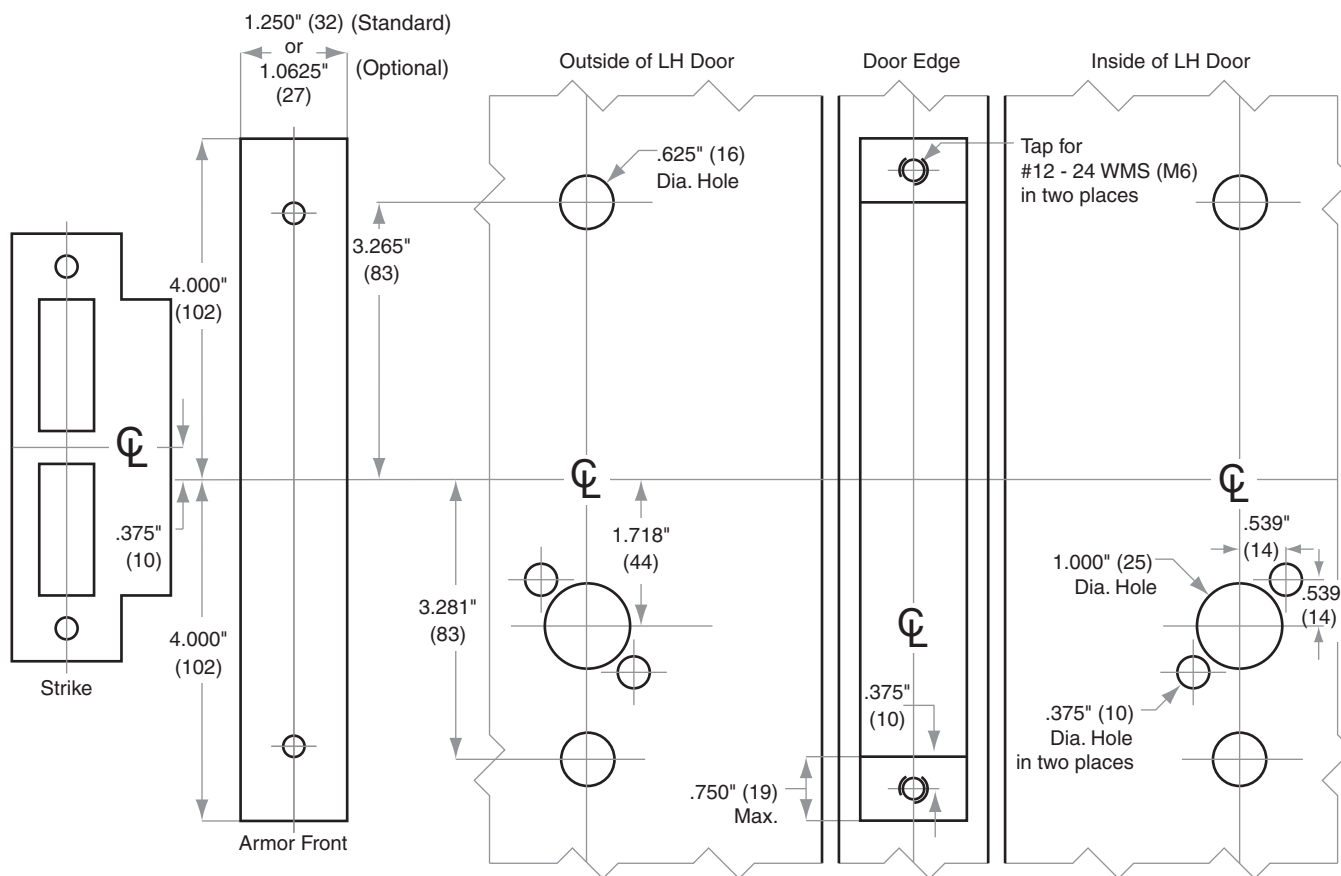

L/LV/LM/LMV-Series

Model L9176

Door Type: Metal, flat or beveled
Trim: Escutcheon

For Case and Strike dimensions, see Template L1

Left Hand (LH) Door Shown

Dimensions shown in parentheses ( ) are in millimeters.

© 2021 Allegion
L856 Rev. 12/21
us.allegion.com

DRAWING IS NOT TO SCALE!
Customer service: 877-671-7011
We can help you find the correct guide for your product and application!

Door preparation template
L856