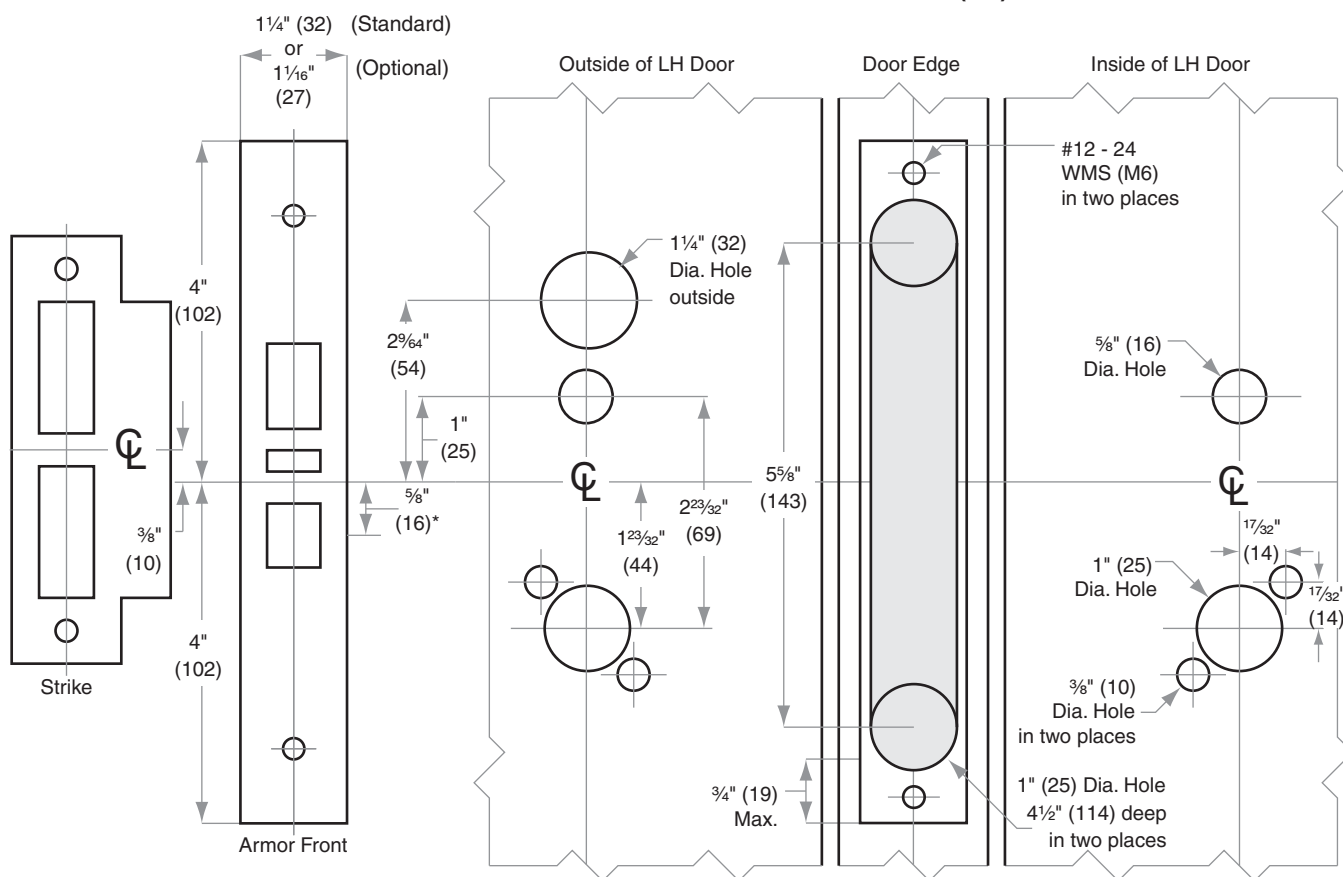

L/LV/LM/LMV-Series

Model L/LV9486, L/LV9496

Door Type: Wood or composite, flat or beveled
Trim: Rose

For Case and Strike dimensions, see Template L1

Left Hand (LH) Door Shown

Dimensions shown in parentheses ( ) are in millimeters.

© 2021 Allegion
L820 Rev. 12/21
us.allegion.com

DRAWING IS NOT TO SCALE!
Customer service: 877-671-7011

We can help you find the correct guide for your product and application!

Door preparation template

L820