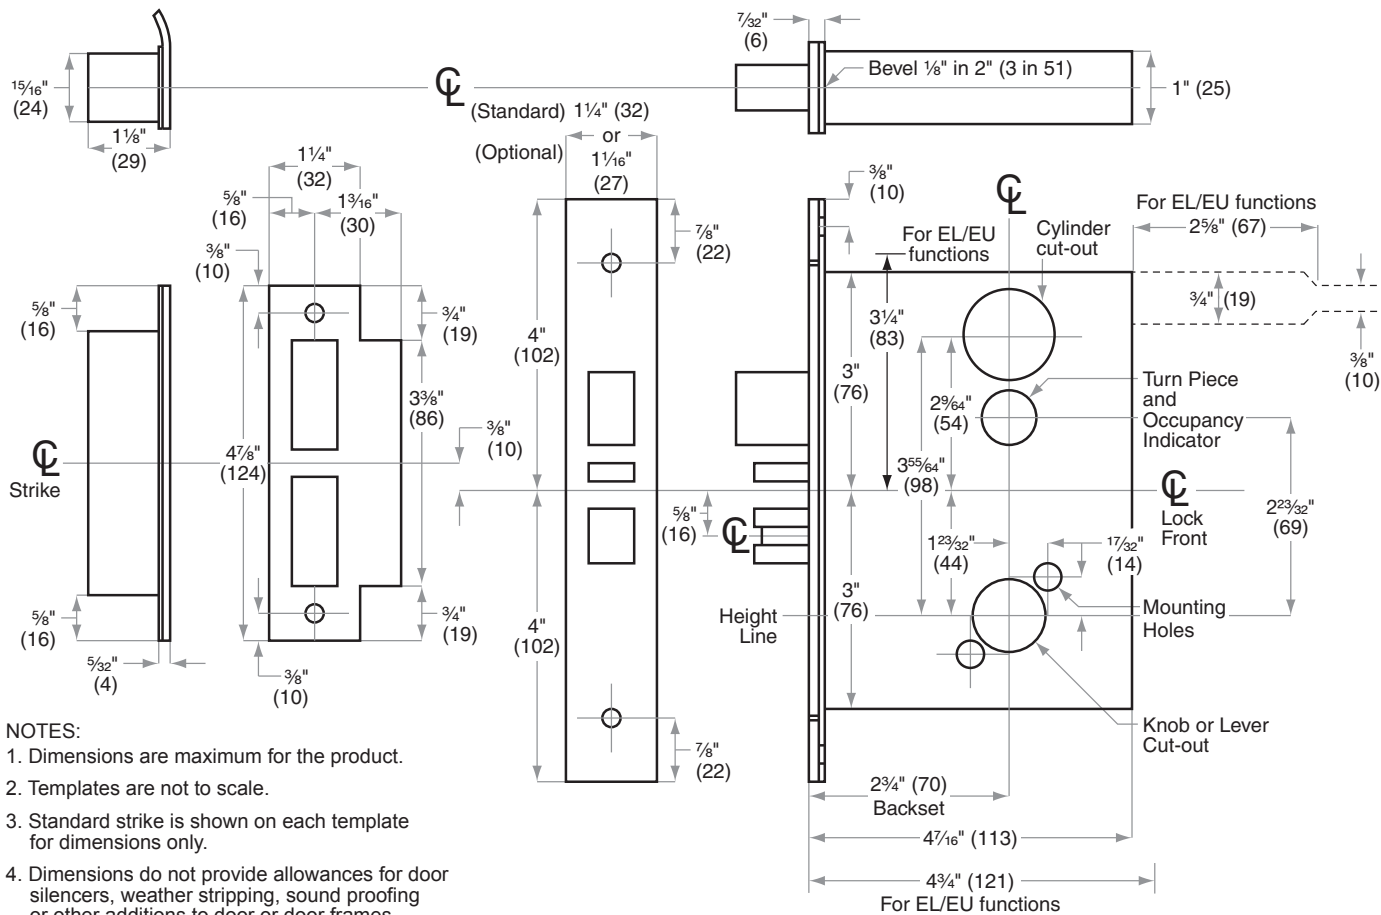

## Lock Case Dimensions

**ALLEGION™**

Case Size:	4 <sup>7</sup> / <sub>16</sub> " x 6 <sup>1</sup> / <sub>16</sub> " x 1" (113 mm x 154 mm x 25 mm)	Knob or Lever to Cylinder:	3 <sup>55</sup> / <sub>64</sub> " (98 mm)
Backset:	2 <sup>3</sup> / <sub>4</sub> " (70 mm)	Knob or Lever to Turn Piece:	2 <sup>23</sup> / <sub>32</sub> " (69 mm)
Door Range:	1 <sup>3</sup> / <sub>8</sub> " – 2 <sup>1</sup> / <sub>2</sub> " (35 mm – 64 mm)	Height Line to Center of Deadbolt:	3 <sup>1</sup> / <sub>32</sub> " (77 mm)
Lock Front:	1 <sup>1</sup> / <sub>4</sub> " x 8" x <sup>7</sup> / <sub>32</sub> " (32 mm x 203 mm x 6 mm) Standard		
	1 <sup>1</sup> / <sub>16</sub> " x 8" x <sup>7</sup> / <sub>32</sub> " (27 mm x 203 mm x 6 mm)		