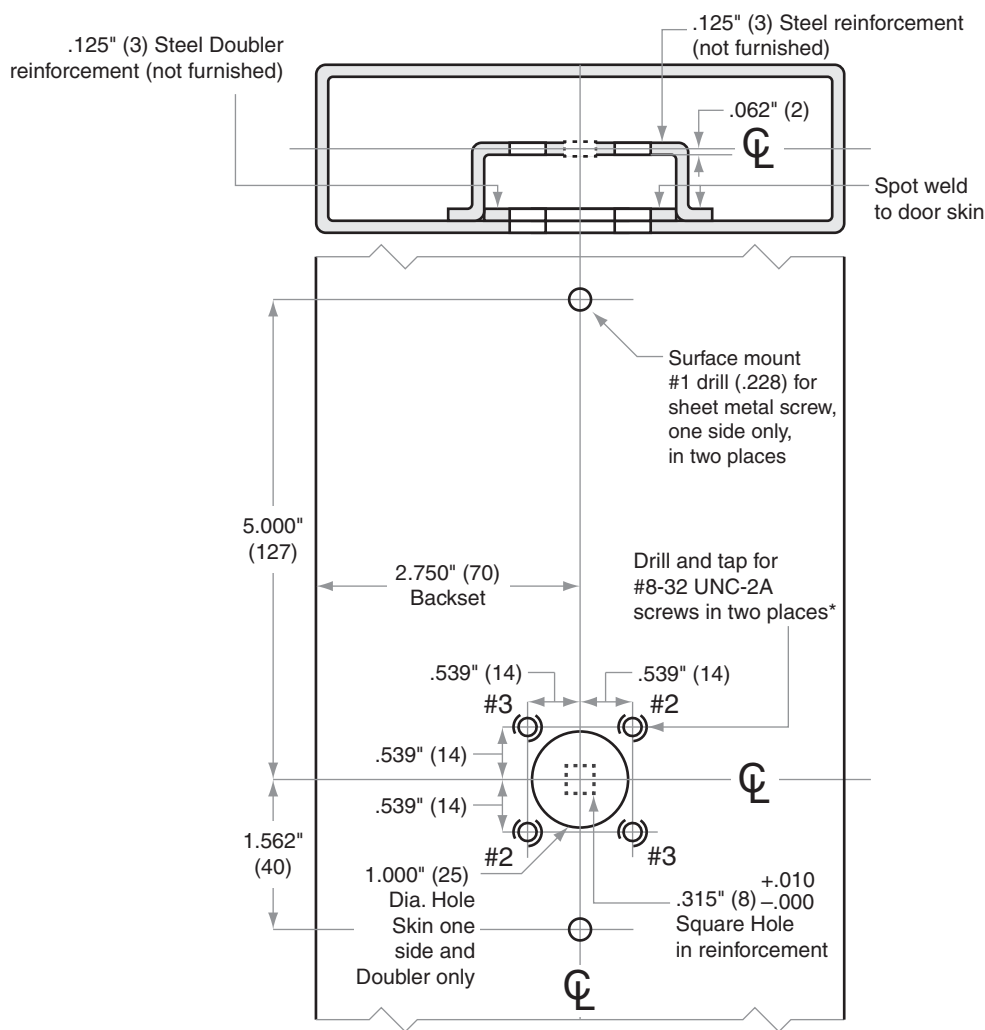

L/LV/LM/LMV-Series

Model L0170

Door Type: Metal, flat or beveled
Trim: Escutcheon

IMPORTANT! Suitable reinforcement required for metal door installation

***Drill two holes at locations #2 for outside RH/RHR or
Drill two holes at locations #3 for outside LH/LHR**

Dimensions shown in parentheses ( ) are in millimeters.

© 2021 Allegion
L782 Rev. 12/21
us.allegion.com

DRAWING IS NOT TO SCALE!
Customer service: 877-671-7011

**We can help you find the correct guide for
your product and application!**

Door preparation template

L782