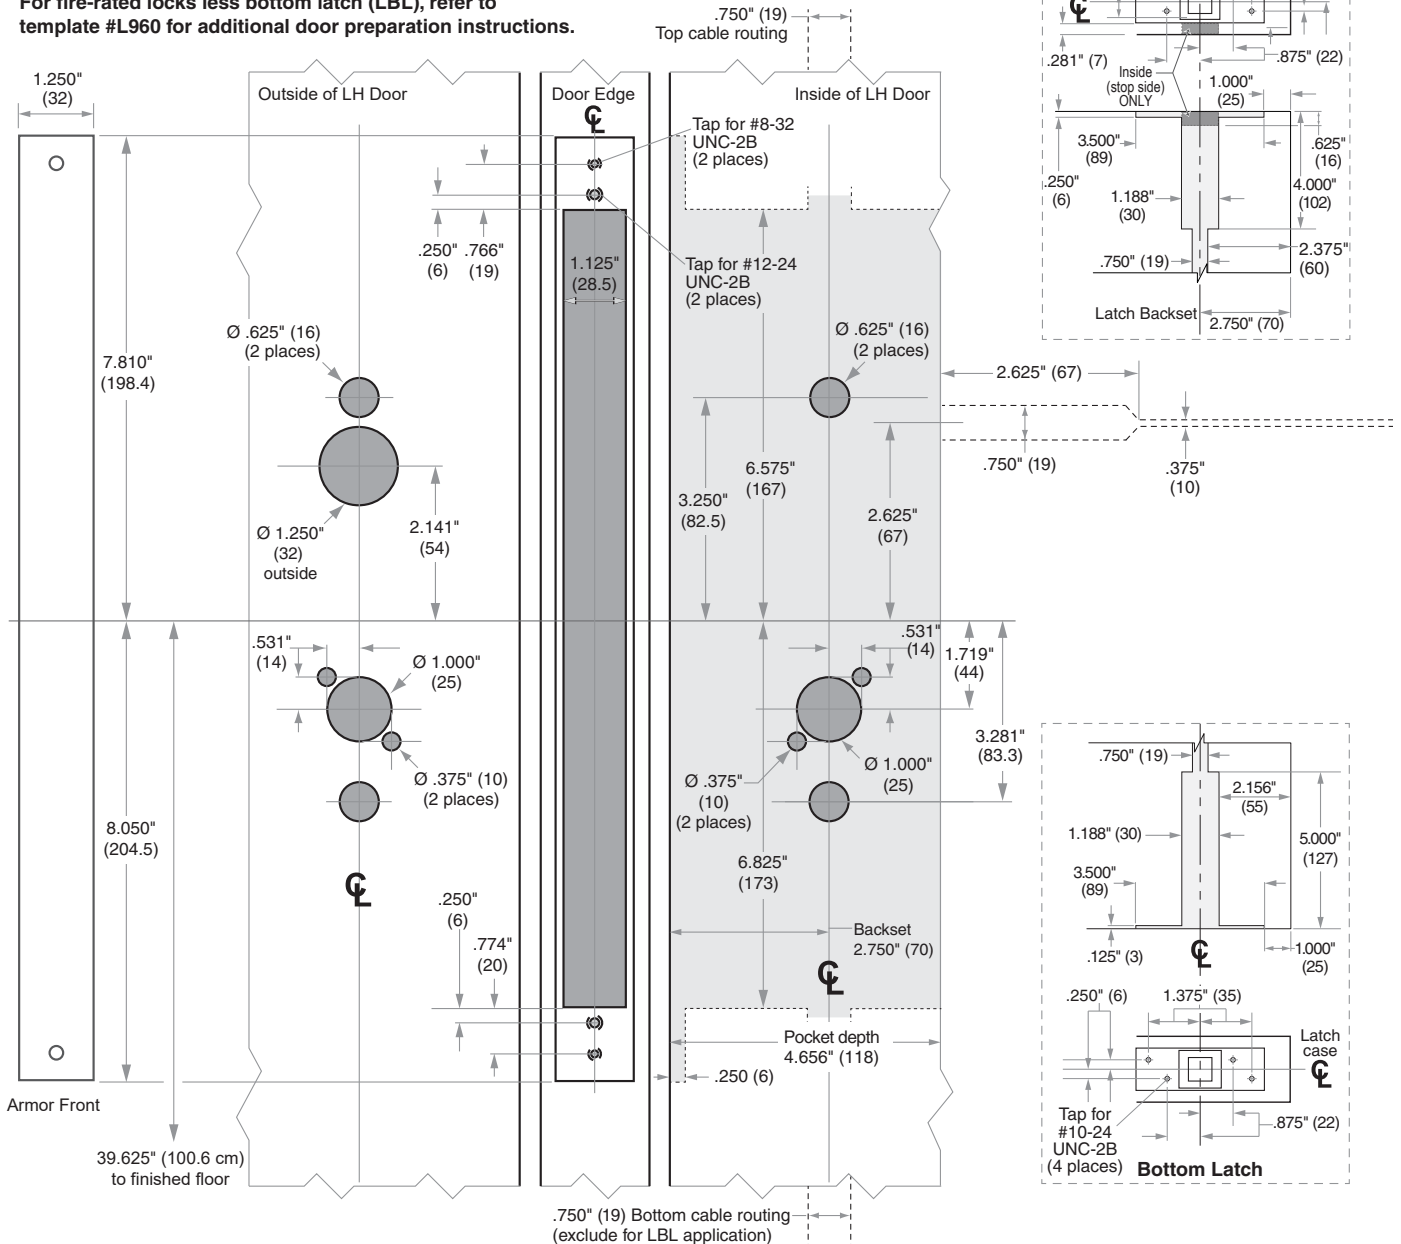

Dimensions shown in parentheses ( ) are in millimeters.

© 2021 Allegion  
L955 Rev. 12/21  
us.allegion.com

**DRAWING IS NOT TO SCALE!**  
**Customer service: 877-671-7011**

**We can help you find the correct guide for your product and application!**