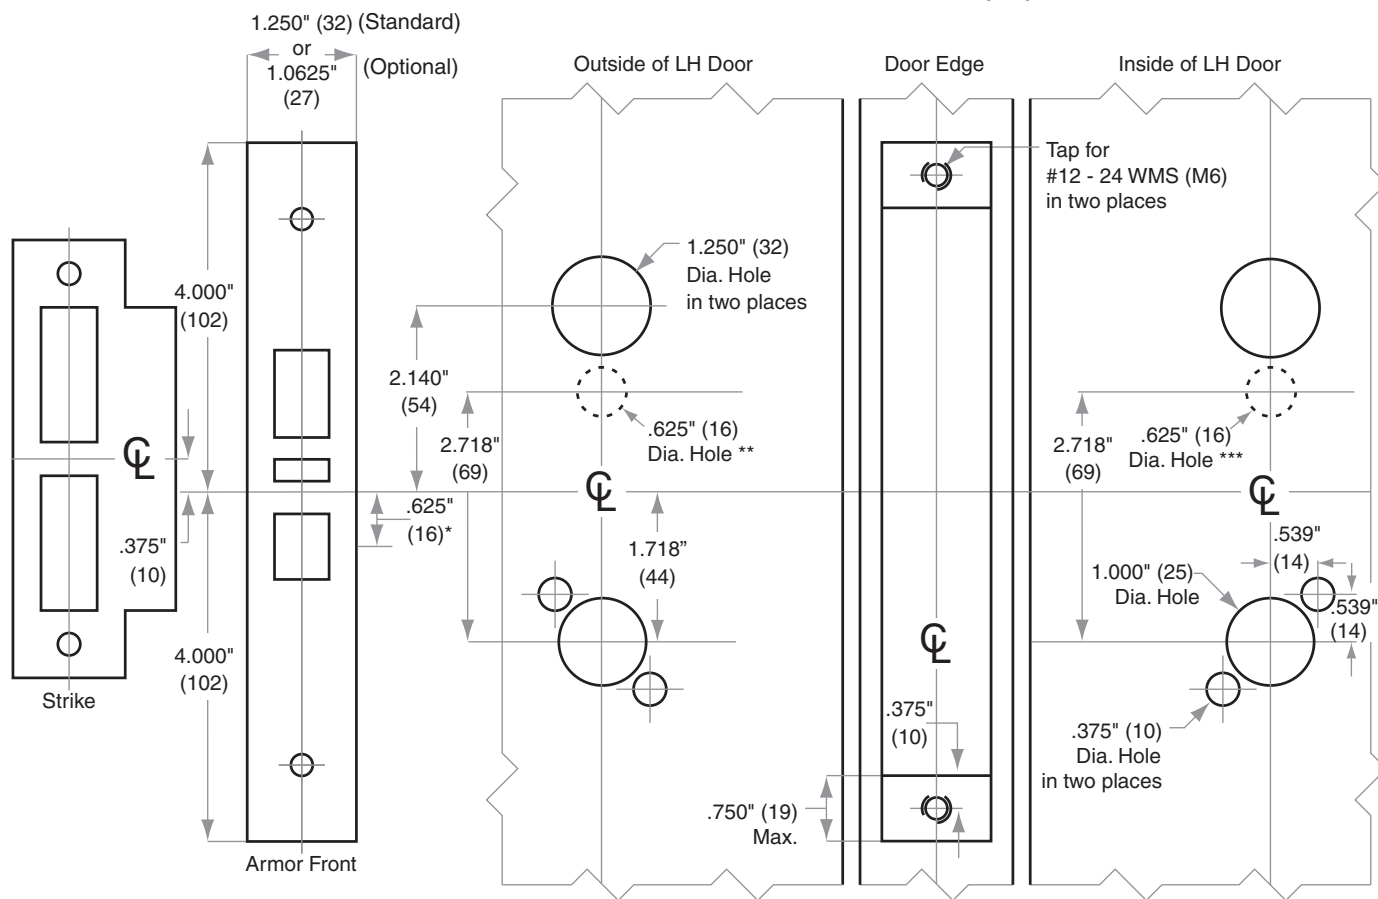

L/LV/LM/LMV-Series

Model L/LV9060, L/LV/LM/LMV9071, L/LV9077,
L/LV9082/EL/EU, L/LV9457, L/LV9458, L9466,
L/LV9482, LM/LMV9371

Door Type: Metal, flat or beveled

Trim: Rose

This template should not be used for HSLR trim. Use template L966 for HSLR trim.

For Case and Strike dimensions, see Template L1
Refer to Template L1 for information to prepare
the door for wire routing

Left Hand (LH) Door Shown

- Centerline of Armor Front to Centerline of Latch dimension
- ** Additional preparation for L283-721, L283-722, L283-723, L283-724
- *** Additional preparation for L283-711, L283-712, L283-713, L283-714

Dimensions shown in parentheses ( ) are in millimeters.

© 2021 Allegion
L817 Rev. 12/21
us.allegion.com

DRAWING IS NOT TO SCALE!
Customer service: 877-671-7011

We can help you find the correct guide for your product and application!

Door preparation template

L817