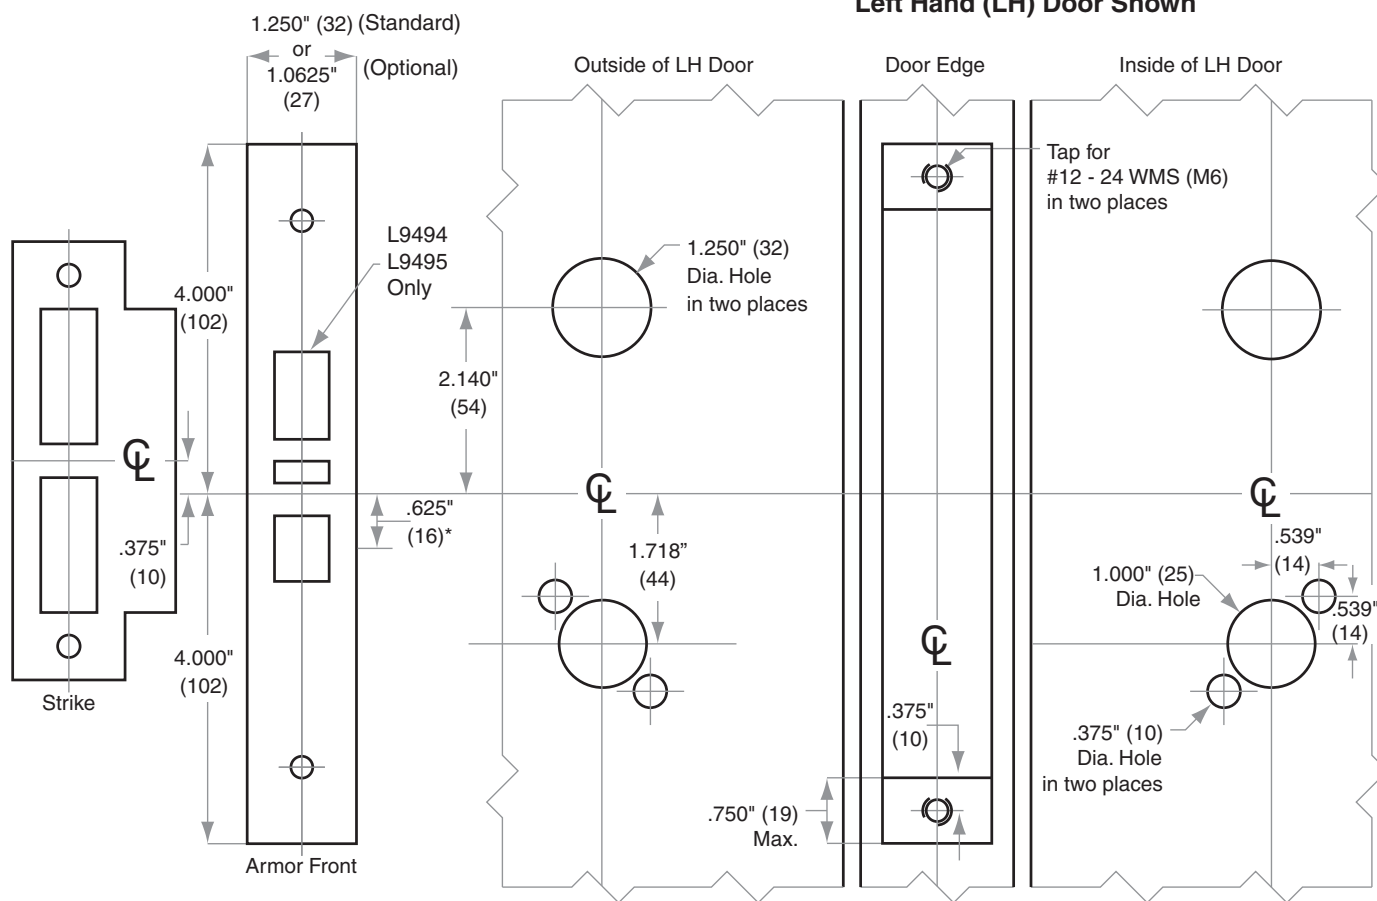

L/LV/LM/LMV-Series

Models L9094, L9095, L9494, L9495 Electrified Locks

Door Type: Metal, flat or beveled

Trim: Rose

This template should not be used for HSLR trim. Use template L966 for HSLR trim.

**For Case and Strike dimensions, see Template L1
Refer to Template L1 (revised October 2014 or later) for information to prepare the door for wire routing**

Left Hand (LH) Door Shown

* Centerline of Armor Front to Centerline of Latch dimension

Dimensions shown in parentheses ( ) are in millimeters.

© 2021 Allegion
L924 Rev. 12/21
us.allegion.com

DRAWING IS NOT TO SCALE!

Customer service: 877-671-7011

We can help you find the correct guide for your product and application!

Door preparation template

L924