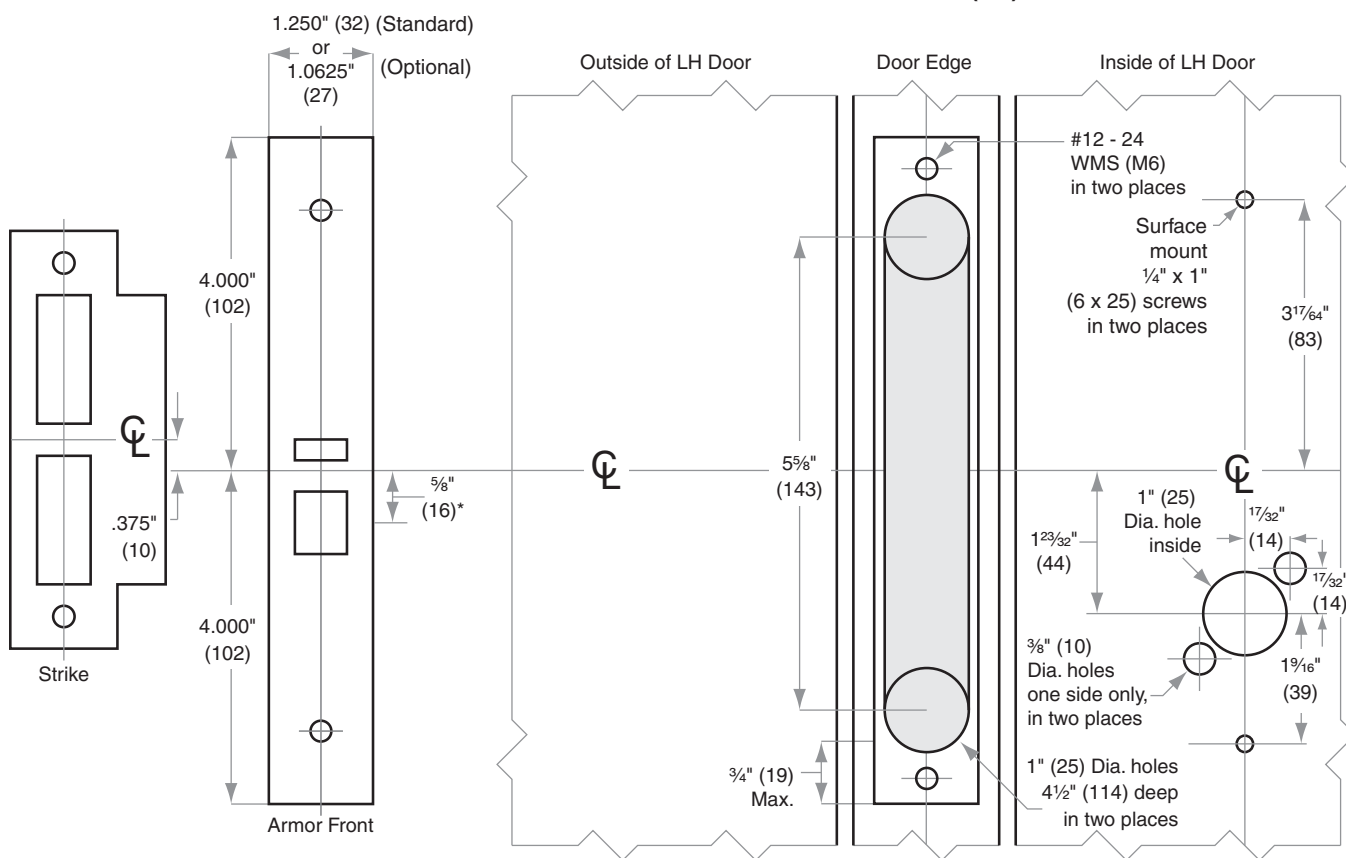

L/LV/LM/LMV-Series

Model L9025

Door Type: Wood or composite, flat
Trim: Escutcheon

For Case and Strike dimensions, see Template L1

Left Hand (LH) Door Shown

* Centerline of Armor Front to Centerline of Latch dimension

Dimensions shown in parentheses ( ) are in millimeters.

© 2021 Allegion
L810 Rev. 12/21
us.allegion.com

DRAWING IS NOT TO SCALE!
Customer service: 877-671-7011

We can help you find the correct guide for your product and application!

Door preparation template

L810