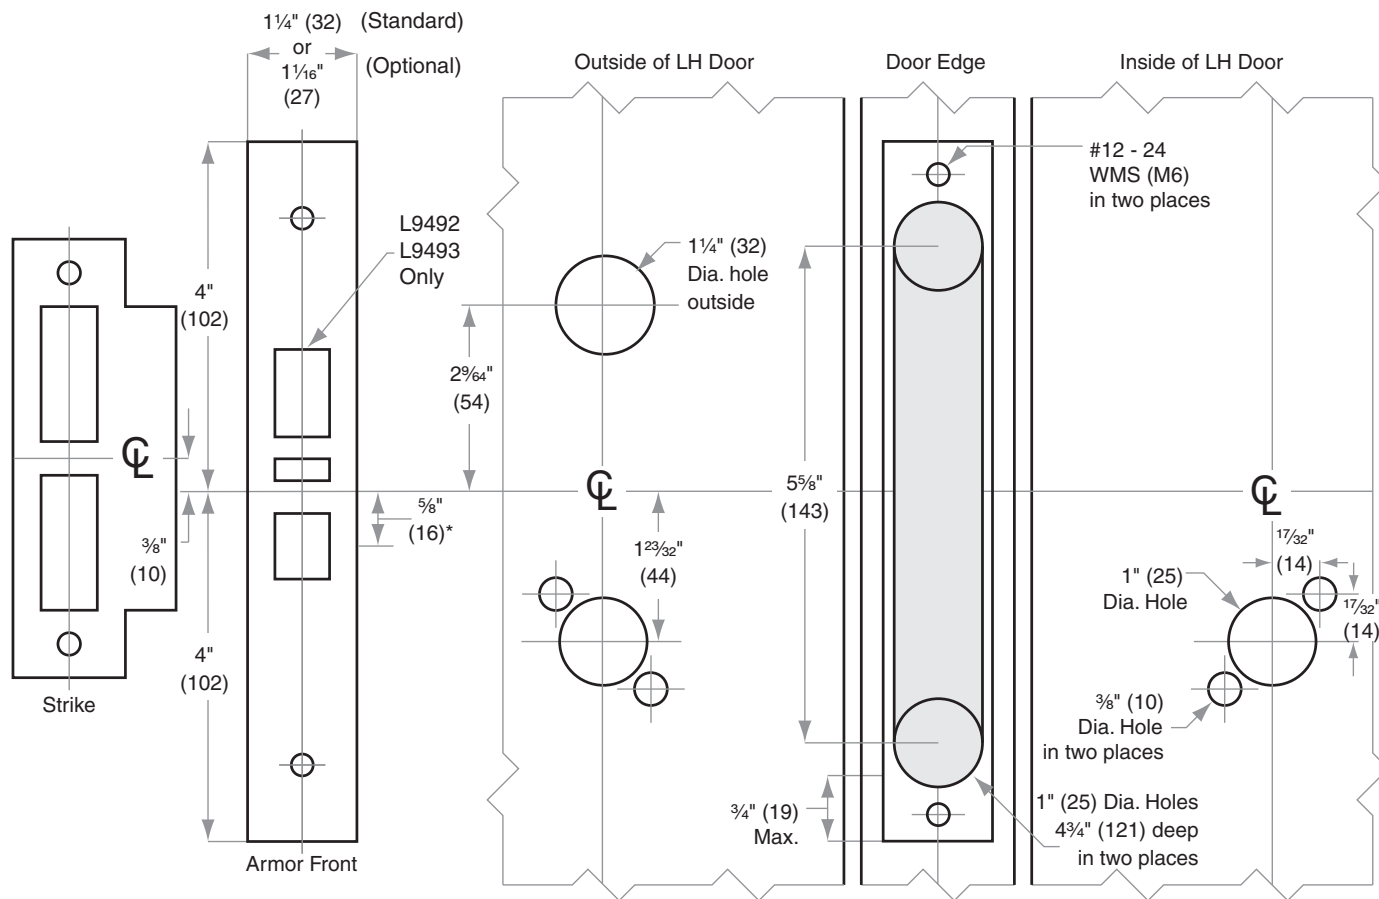

L/LV/LM/LMV-Series

Models L9092, L9093 Electrified Locks

Door Type: Wood or composite, flat or beveled
Trim: Rose

This template should not be used for HSLR trim. Use template L965 for HSLR trim.

For Case and Strike dimensions, see Template L1
Refer to Template L1 (revised October 2014 or later) for information to prepare the door for wire routing

Left Hand (LH) Door Shown

* Centerline of Armor Front to Centerline of Latch dimension

Dimensions shown in parentheses ( ) are in millimeters.

© 2021 Allegion
L922 Rev. 12/21
us.allegion.com

DRAWING IS NOT TO SCALE!
Customer service: 877-671-7011

We can help you find the correct guide for your product and application!

Door preparation template

L922