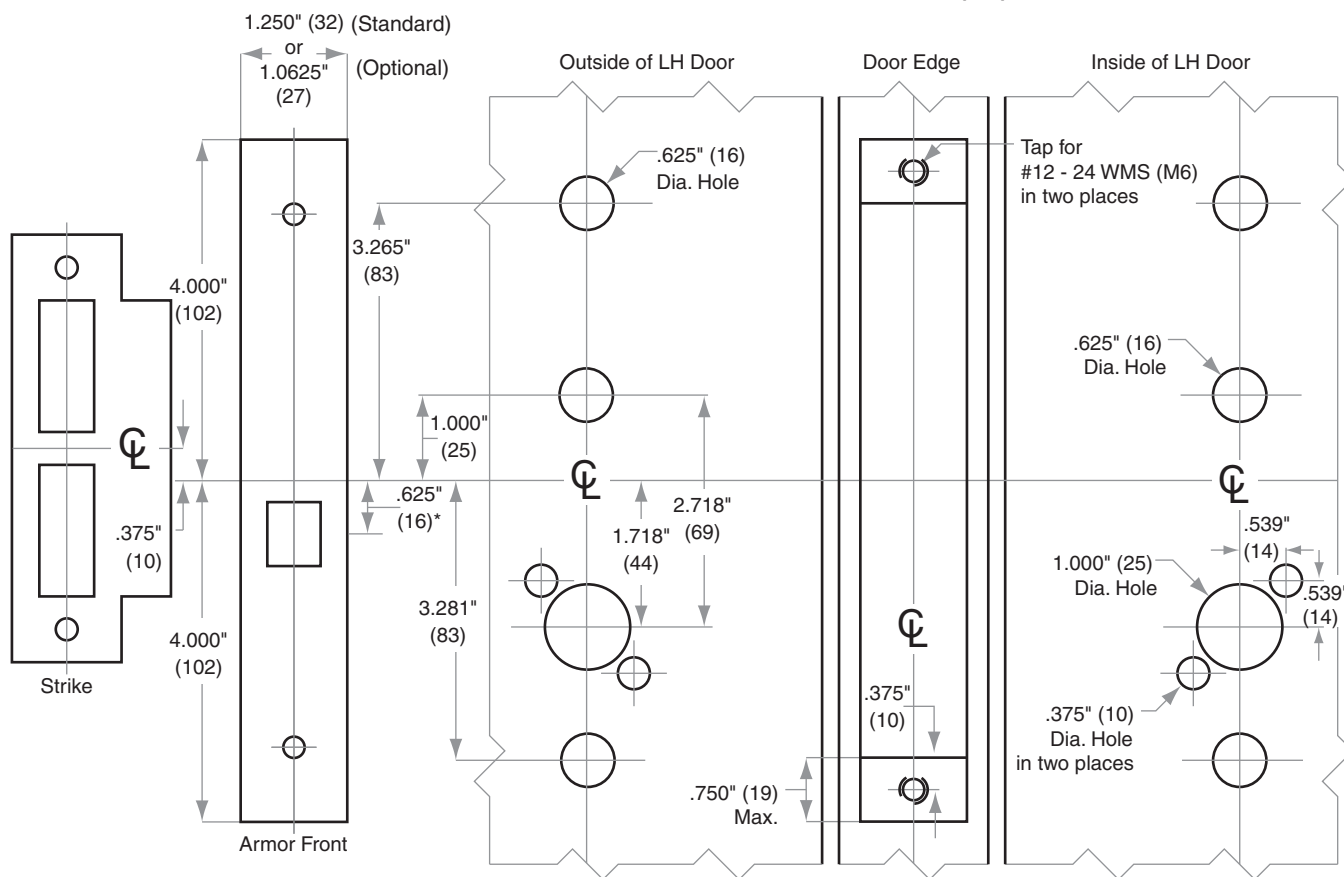

L/LV/LM/LMV-Series

Model L/LV9040, L/LV9440, L/LV9444

Door Type: Metal, flat or beveled

Trim: Escutcheon

This template should not be used for HSLR trim. Use template L966 for HSLR trim.

For Case and Strike dimensions, see Template L1

Left Hand (LH) Door Shown

*Centerline of Armor Front to Centerline of Latch dimension

Dimensions shown in parentheses ( ) are in millimeters.

© 2021 Allegion
L901 Rev. 12/21
us.allegion.com

DRAWING IS NOT TO SCALE!

Customer service: 877-671-7011

We can help you find the correct guide for your product and application!

Door preparation template

L901