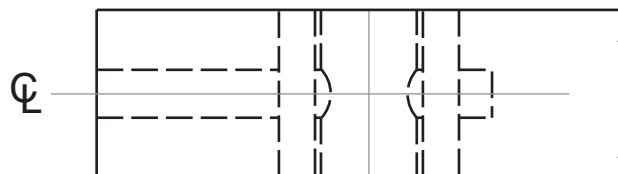

L/LV/LM/LMV-Series

Model L0172

Door Type: Wood or composite, flat
Trim: Rose

Left Hand (LH) door shown

Dimensions shown in parentheses ( ) are in millimeters.

© 2021 Allegion
L743 Rev. 12/21
us.allegion.com

DRAWING IS NOT TO SCALE!
Customer service: 877-671-7011
We can help you find the correct guide for your product and application!

Door preparation template

L743