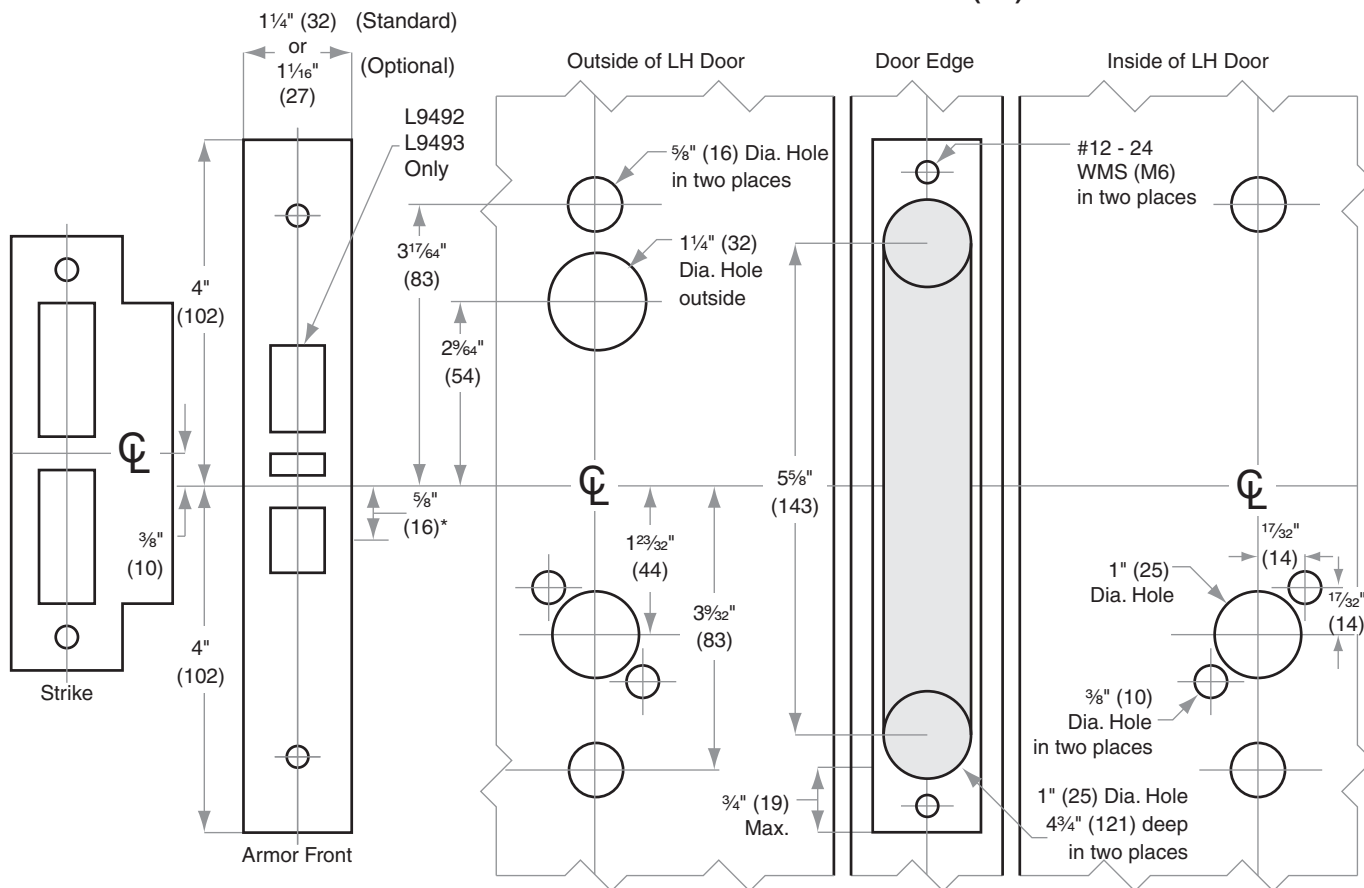

L/LV/LM/LMV-Series

Models L9092, L9093 Locks

Door Type: Wood or composite, flat or beveled
Trim: Escutcheon

This template should not be used for HSLR trim. Use template L965 for HSLR trim.

For Case and Strike dimensions, see Template L1
Refer to Template L1 (revised October 2014 or later) for information to prepare the door for wire routing

Left Hand (LH) Door Shown

* Centerline of Armor Front to Centerline of Latch dimension

Dimensions shown in parentheses ( ) are in millimeters.

© 2021 Allegion
L921 Rev. 12/21
us.allegion.com

DRAWING IS NOT TO SCALE!
Customer service: 877-671-7011

We can help you find the correct guide for your product and application!

Door preparation template

L921