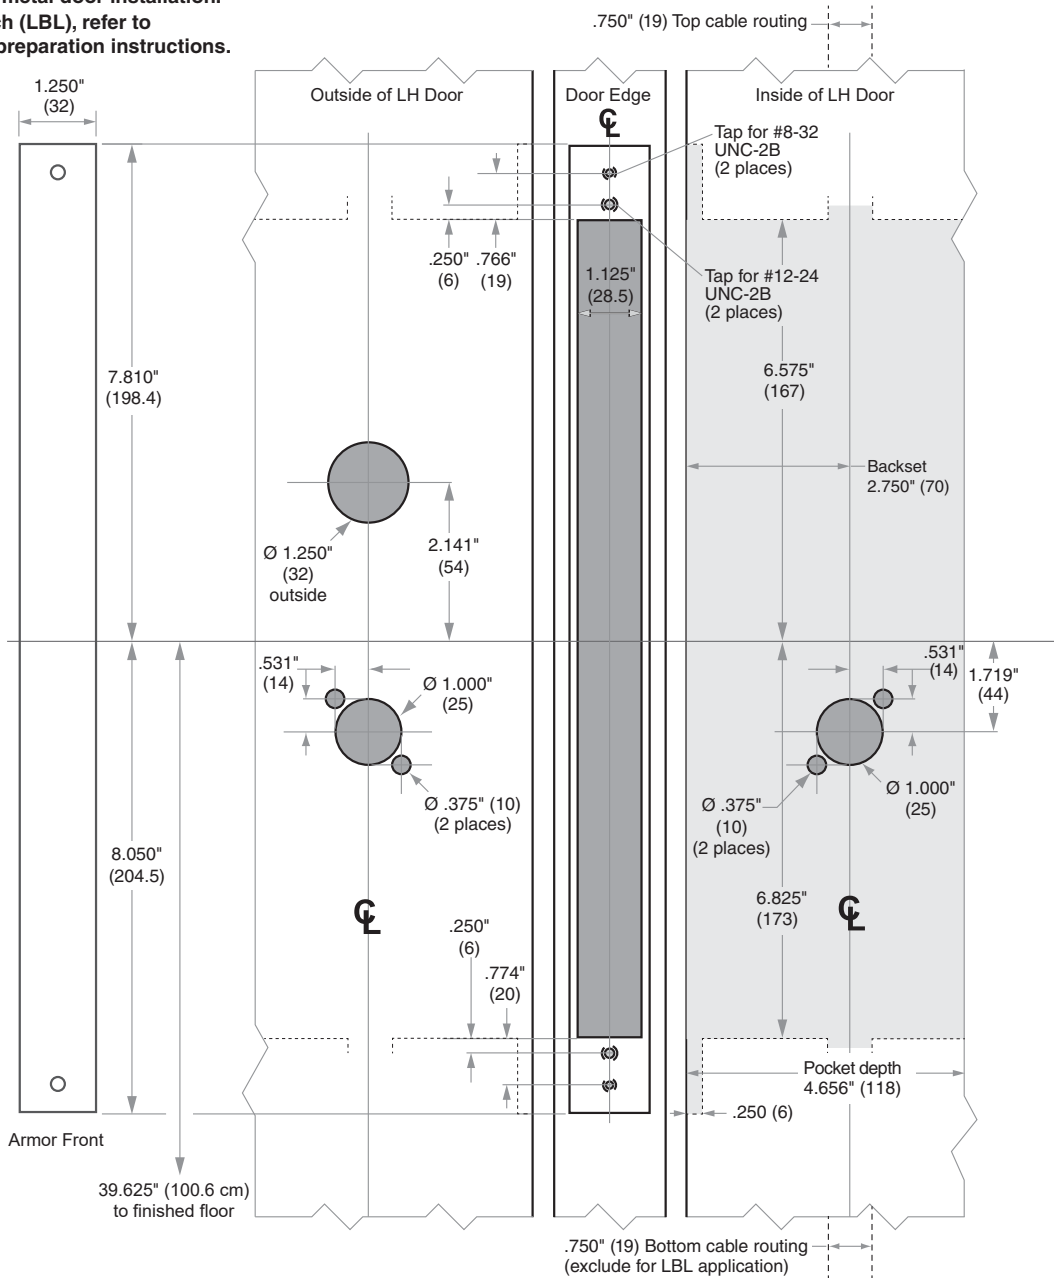

LM9200-Series

Models LM9270, LM9270M, LM9280, LM9280M Locks

Door Type: Metal, flat or beveled

Trim: Rose

For case and strike dimensions, see Template L3.

NOTES:

Suitable reinforcement required for metal door installation.
For fire-rated locks less bottom latch (LBL), refer to template #L960 for additional door preparation instructions.

Dimensions shown in parentheses ( ) are in millimeters.

© 2021 Allegion
L950 Rev. 12/21
us.allegion.com

DRAWING IS NOT TO SCALE!
Customer service: 877-671-7011

We can help you find the correct guide for your product and application!

Door preparation template

L950