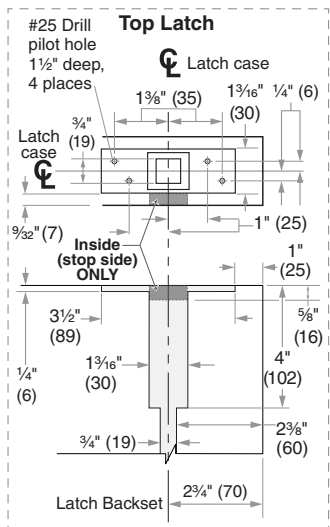

LM9200-Series

Model LM9210, LM9210F Locks

Door Type: Wood or composite, flat or beveled
Trim: Escutcheon

For case and strike dimensions, see Template L3.

NOTE: For fire-rated locks less bottom latch (LBL), refer to template #L959 for additional door preparation instructions.

Dimensions shown in parentheses ( ) are in millimeters.

DRAWING IS NOT TO SCALE!
Customer service: 877-671-7011

Door preparation template