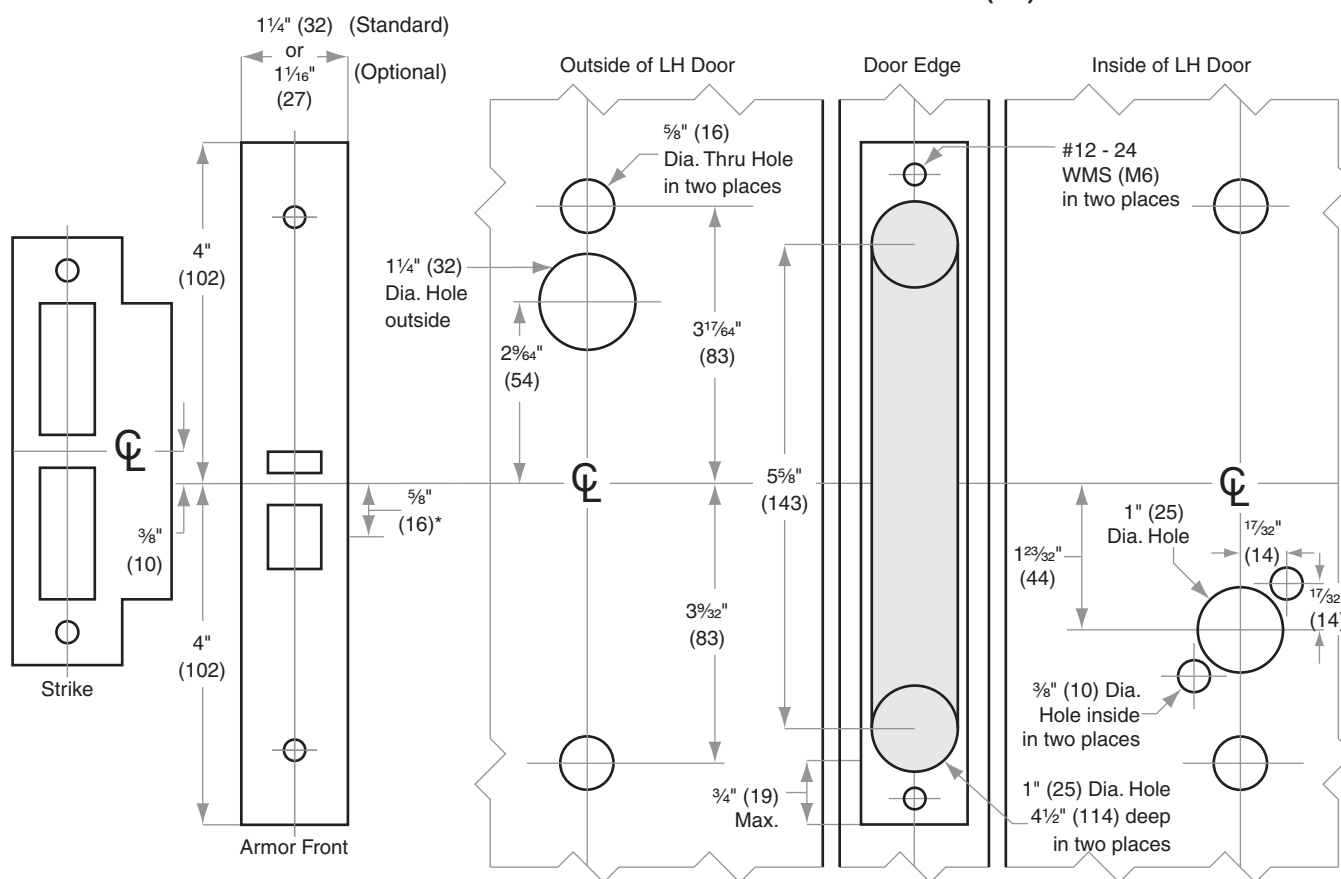

L/LV/LM/LMV-Series

Model L9026

Door Type: Wood or composite, flat
Trim: Escutcheon

For Case and Strike dimensions, see Template L1

Left Hand (LH) Door Shown

* Centerline of Armor Front to Centerline of Latch dimension

Dimensions shown in parentheses ( ) are in millimeters.

© 2021 Allegion
L814 Rev. 12/21
us.allegion.com

DRAWING IS NOT TO SCALE!
Customer service: 877-671-7011

We can help you find the correct guide for your product and application!

Door preparation template

L814