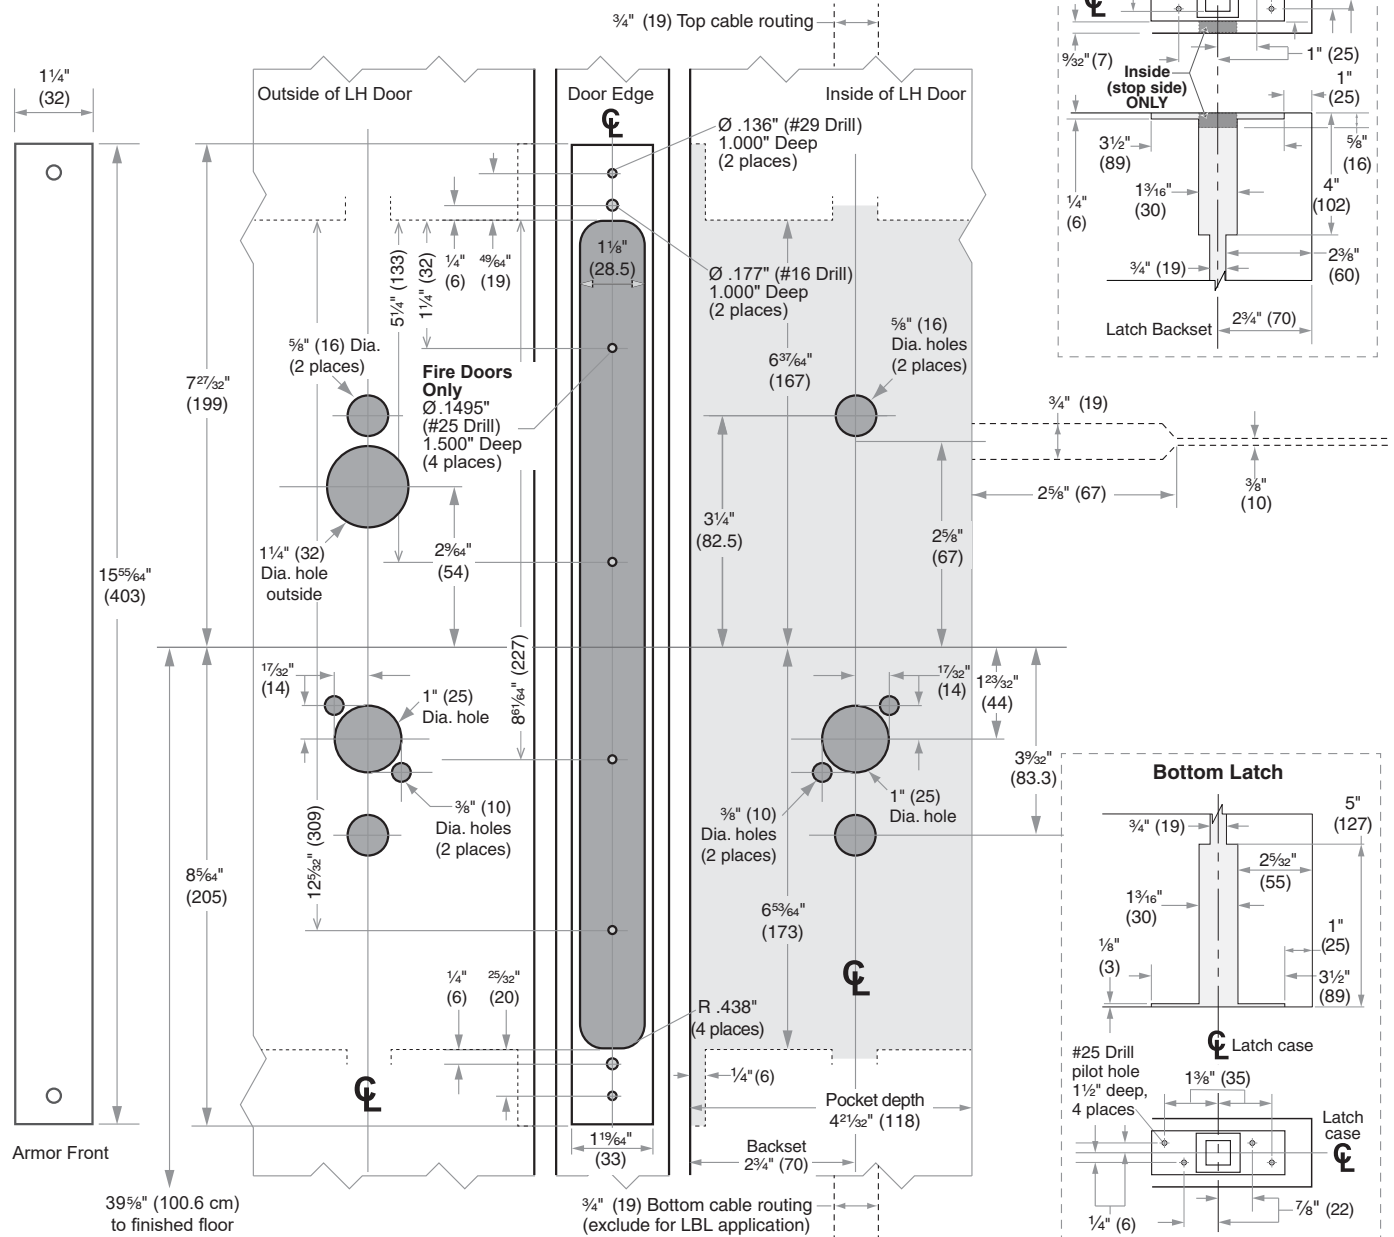

LM9200-Series

Models LM9292 EL/EU, LM9292F EL/EU, LM9293 EL/EU, LM9293F EL/EU Locks

Door Type: Wood or composite, flat or beveled
Trim: Escutcheon

For case and strike dimensions, see Template L3.

NOTE: For fire-rated locks less bottom latch (LBL), refer to template #L959 for additional door preparation instructions.

Dimensions shown in parentheses ( ) are in millimeters.

DRAWING IS NOT TO SCALE!
Customer service: 877-671-7011

We can help you find the correct guide for your product and application!

Door preparation template

L939