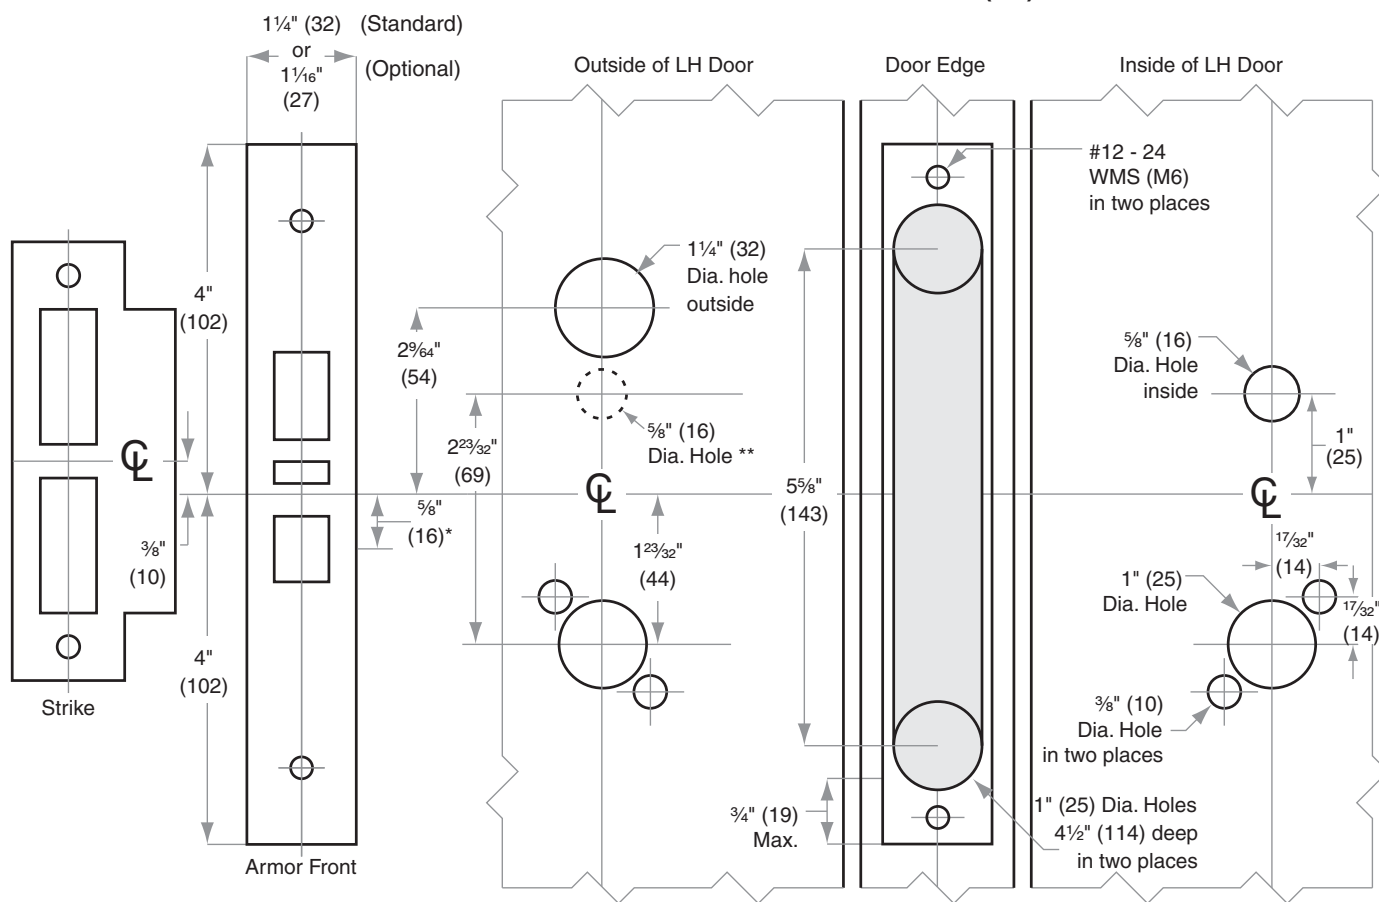

L/LV/LM/LMV-Series

Model L/LV9050, L/LV9056, L/LV9453, L/LV9456, L9473, L/LV9480, L/LV9485

Door Type: Wood or composite, flat or beveled

Trim: Rose

This template should not be used for HSLR trim. Use template L965 for HSLR trim.

For Case and Strike dimensions, see Template L1

Left Hand (LH) Door Shown

* Centerline of Armor Front to Centerline of Latch dimension

** Additional preparation for L283-721, L283-722, L283-723, L283-724

Dimensions shown in parentheses ( ) are in millimeters.

© 2021 Allegion
L896 Rev. 12/21
us.allegion.com

DRAWING IS NOT TO SCALE!

Customer service: 877-671-7011

We can help you find the correct guide for your product and application!

Door preparation template

L896