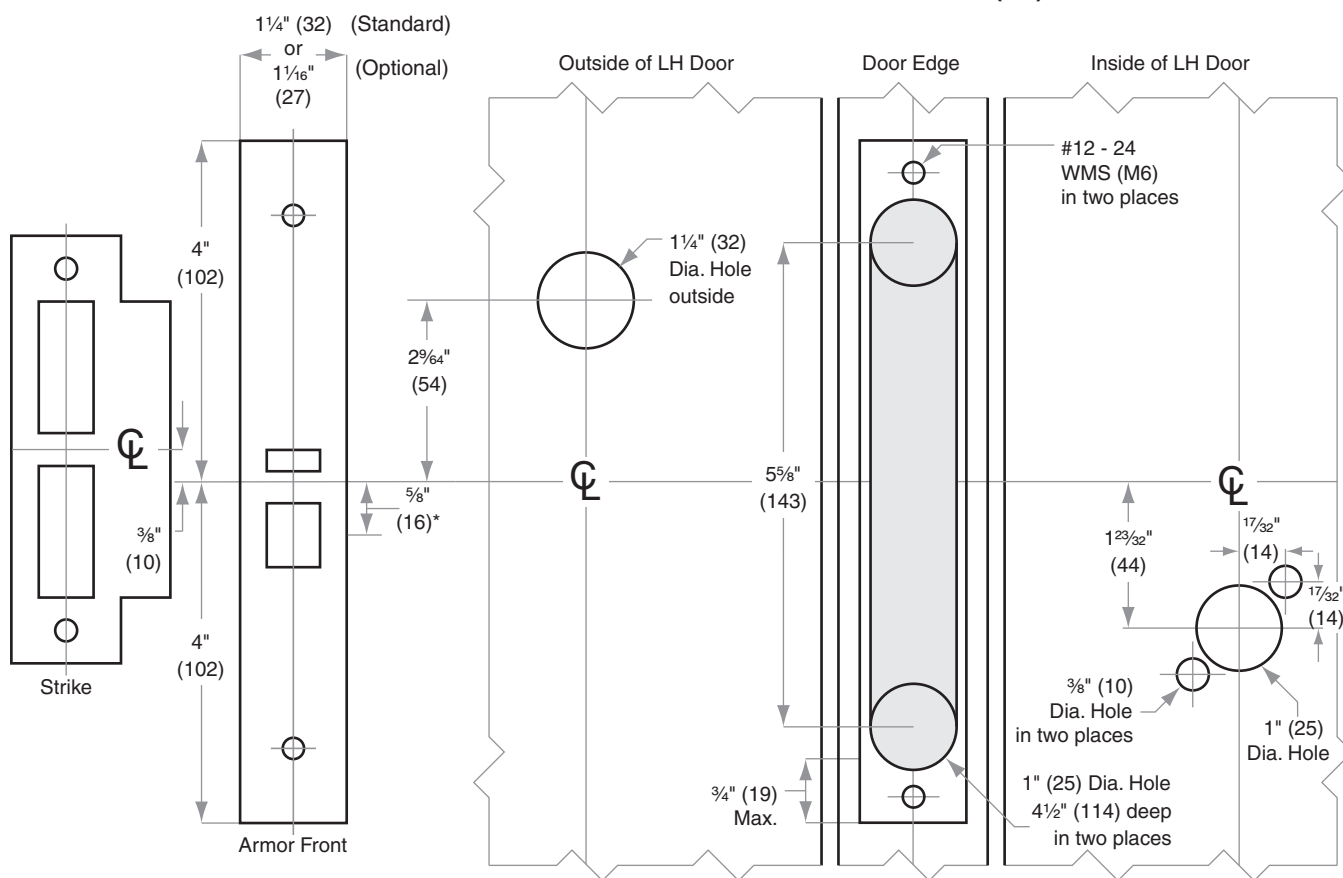

L/LV/LM/LMV-Series

Model L9026

Door Type: Wood or composite, flat
Trim: Rose

For Case and Strike dimensions, see Template L1

Left Hand (LH) Door Shown

* Centerline of Armor Front to Centerline of Latch dimension

Dimensions shown in parentheses ( ) are in millimeters.

© 2021 Allegion
L812 Rev. 12/21
us.allegion.com

DRAWING IS NOT TO SCALE!
Customer service: 877-671-7011

We can help you find the correct guide for your product and application!

Door preparation template

L812