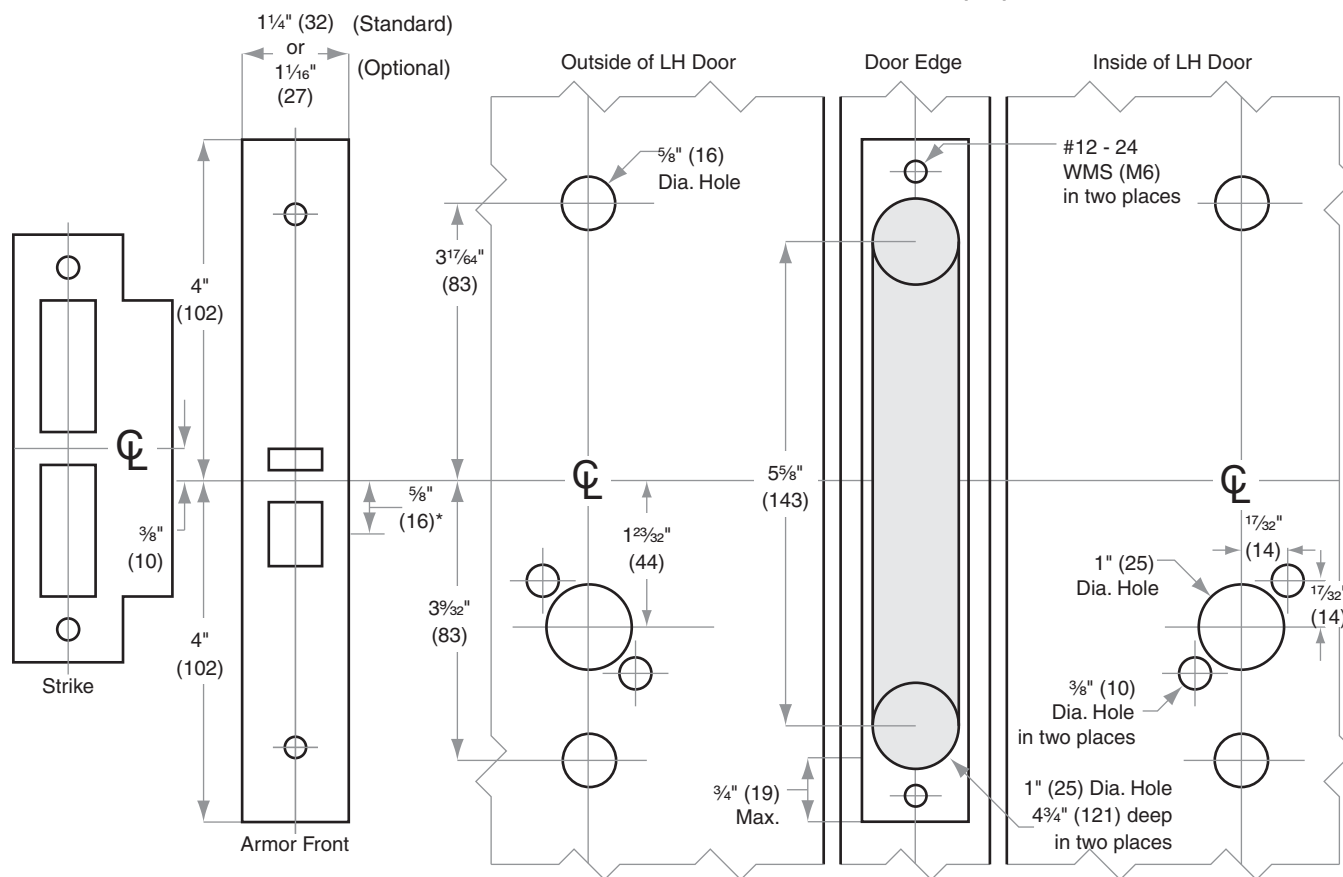

L/LV/LM/LMV-Series

Models L9090, L9091 Electrified Locks

Door Type: Wood or composite, flat or beveled
Trim: Escutcheon

**For Case and Strike dimensions, see Template L1
Refer to Template L1 (revised October 2014 or
later) for information to prepare the door for
wire routing**

Left Hand (LH) Door Shown

*Centerline of Armor Front to Centerline of Latch dimension

Dimensions shown in parentheses ( ) are in millimeters.

© 2021 Allegion
L917 Rev. 12/21
us.allegion.com

DRAWING IS NOT TO SCALE!
Customer service: 877-671-7011

**We can help you find the correct guide for
your product and application!**

Door preparation template

L917