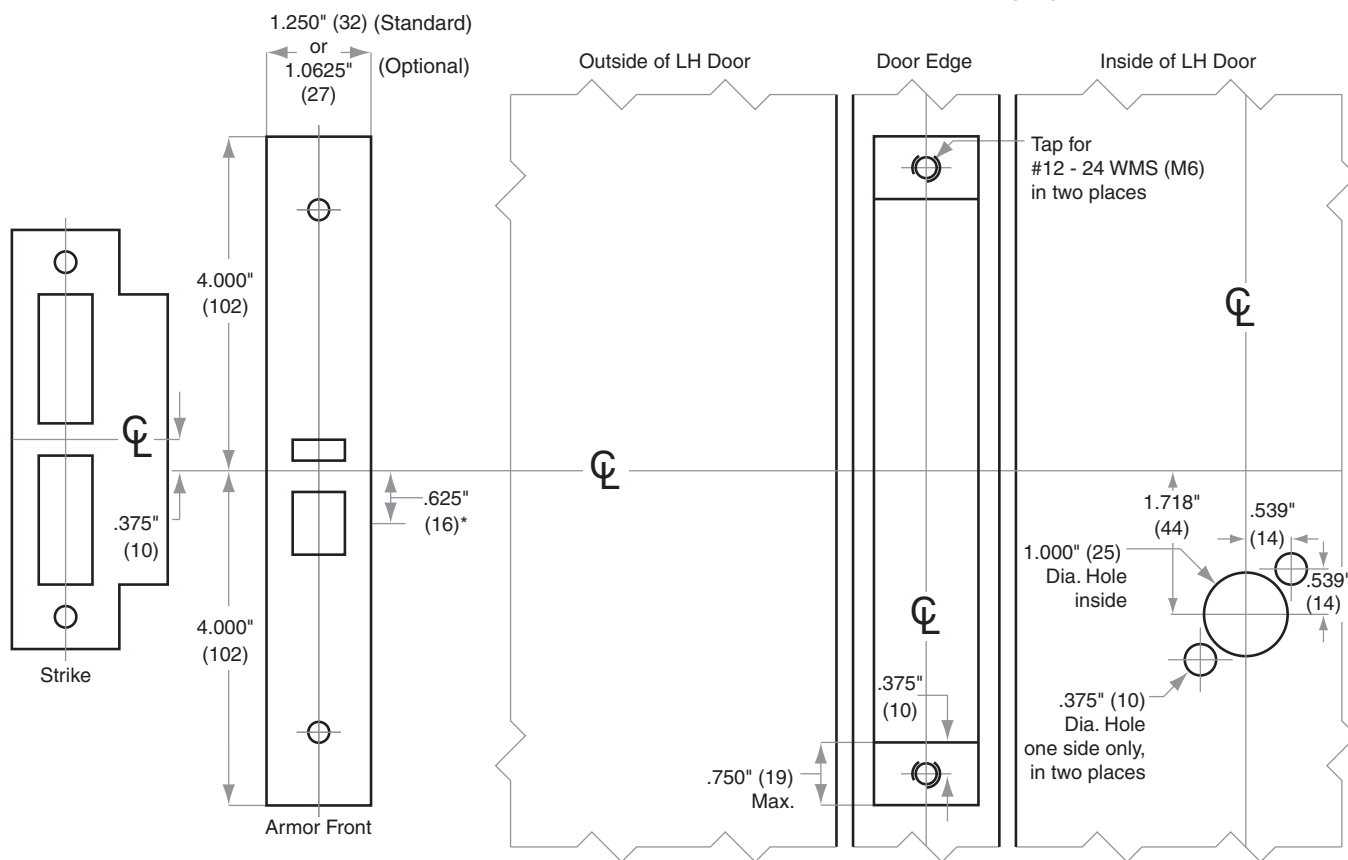

L/LV/LM/LMV-Series

Model L9025

Door Type: Metal, flat or beveled
Trim: Rose

For Case and Strike dimensions, see Template L1

Left Hand (LH) Door Shown

* Centerline of Armor Front to Centerline of Latch dimension

Dimensions shown in parentheses ( ) are in millimeters.

© 2021 Allegion
L809 Rev. 12/21
us.allegion.com

DRAWING IS NOT TO SCALE!
Customer service: 877-671-7011

We can help you find the correct guide for your product and application!

Door preparation template

L809