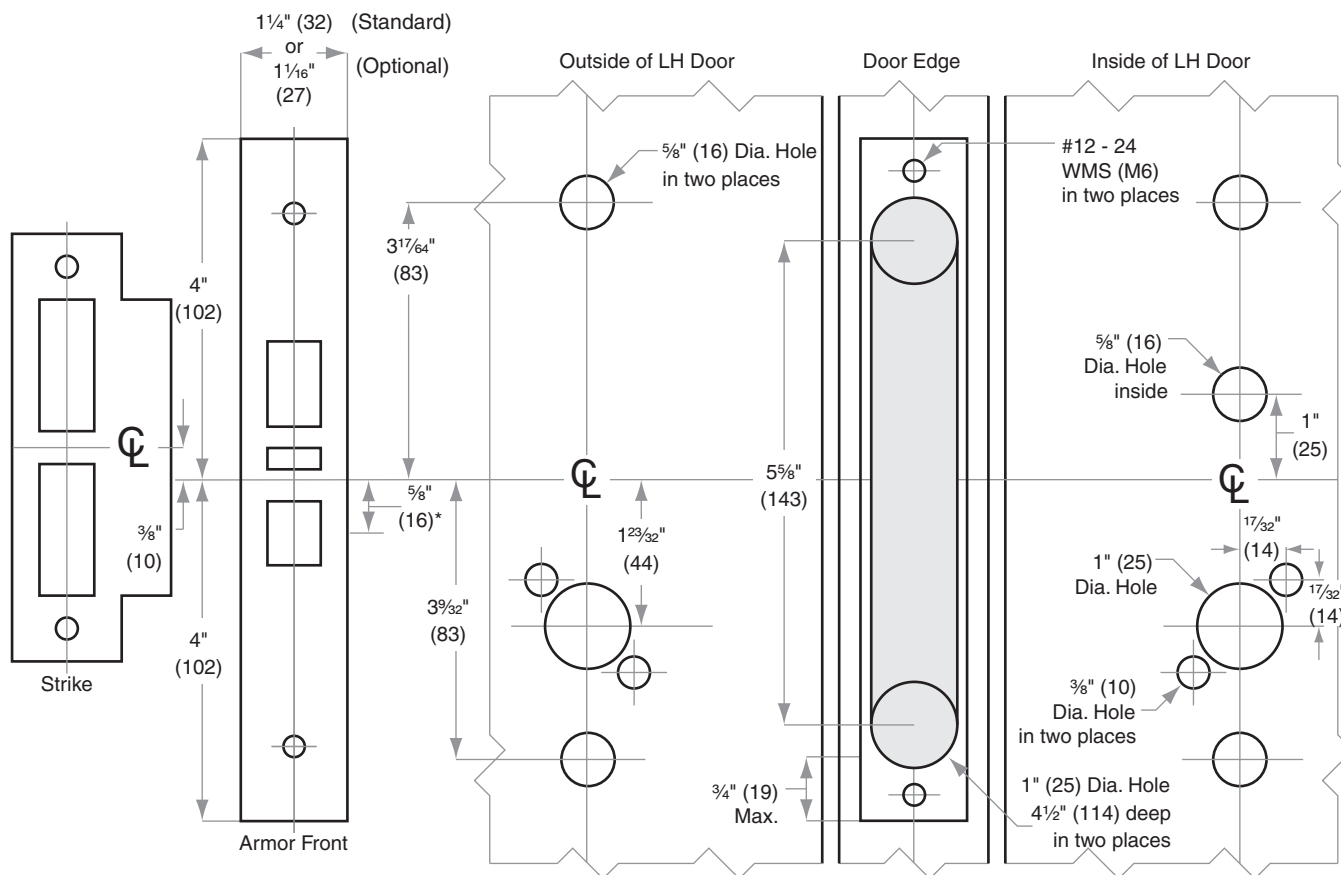

L/LV/LM/LMV-Series

Model L9412

Door Type: Wood or composite, flat or beveled
Trim: Escutcheon

For Case and Strike dimensions, see Template L1

Left Hand (LH) Door Shown

*Centerline of Armor Front to Centerline of Latch dimension

Dimensions shown in parentheses ( ) are in millimeters.

© 2021 Allegion
L911 Rev. 12/21
us.allegion.com

DRAWING IS NOT TO SCALE!
Customer service: 877-671-7011

We can help you find the correct guide for your product and application!

Door preparation template

L911