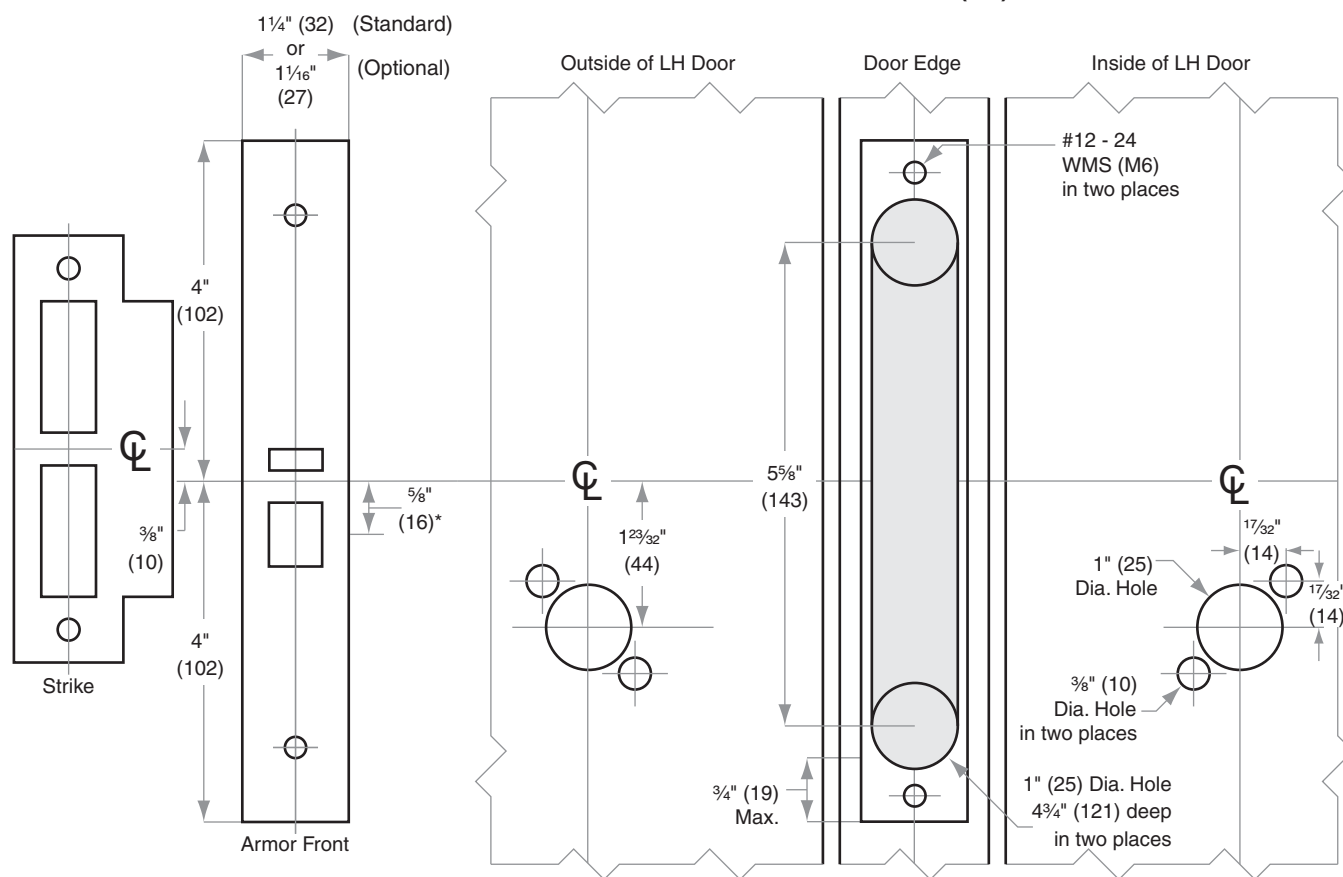

L/LV/LM/LMV-Series

Models L9090, L9091 Electrified Locks

Door Type: Wood or composite, flat or beveled
Trim: Rose

For Case and Strike dimensions, see Template L1
Refer to Template L1 (revised October 2014 or later) for information to prepare the door for wire routing

Left Hand (LH) Door Shown

*Centerline of Armor Front to Centerline of Latch dimension

Dimensions shown in parentheses ( ) are in millimeters.

© 2021 Allegion
L918 Rev. 12/21
us.allegion.com

DRAWING IS NOT TO SCALE!
Customer service: 877-671-7011

We can help you find the correct guide for your product and application!

Door preparation template

L918