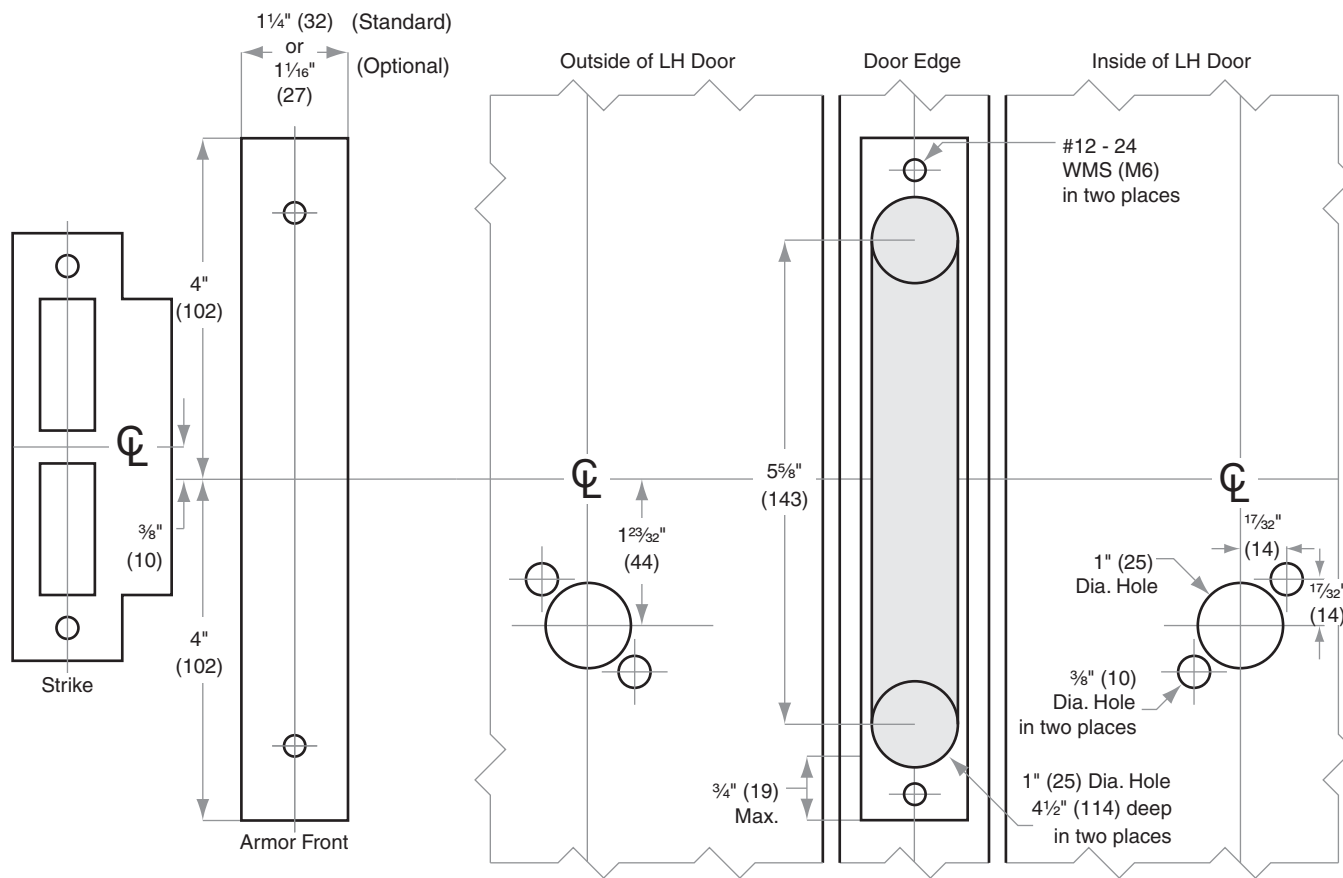

L/LV/LM/LMV-Series

Model L9176

Door Type: Wood or composite, flat or beveled
Trim: Rose

For Case and Strike dimensions, see Template L1

Left Hand (LH) Door Shown

Dimensions shown in parentheses ( ) are in millimeters.

© 2021 Allegion
L852 Rev. 12/21
us.allegion.com

DRAWING IS NOT TO SCALE!
Customer service: 877-671-7011
We can help you find the correct guide for your product and application!

Door preparation template
L852