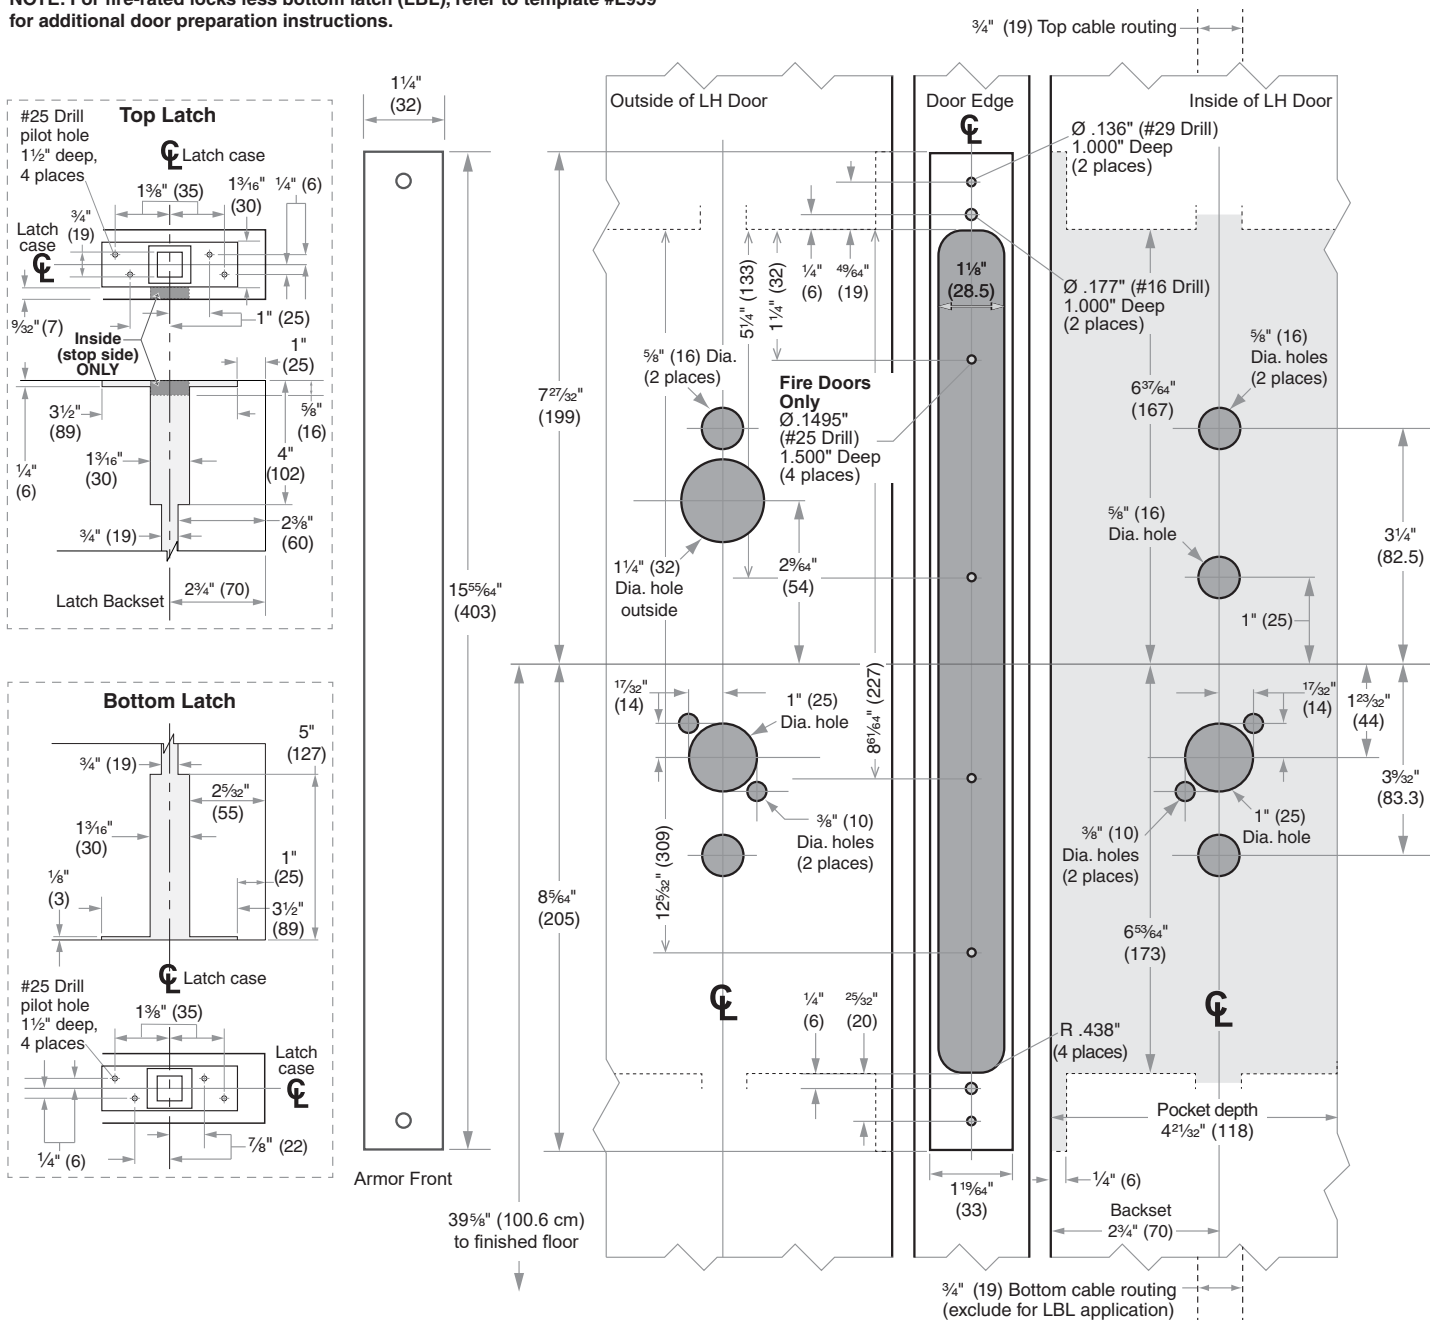

Dimensions shown in parentheses ( ) are in millimeters.

© 2021 Allegion  
L931 Rev. 12/21  
us.allegion.com

**DRAWING IS NOT TO SCALE!**  
Customer service: 877-671-7011

**We can help you find the correct guide for your product and application!**