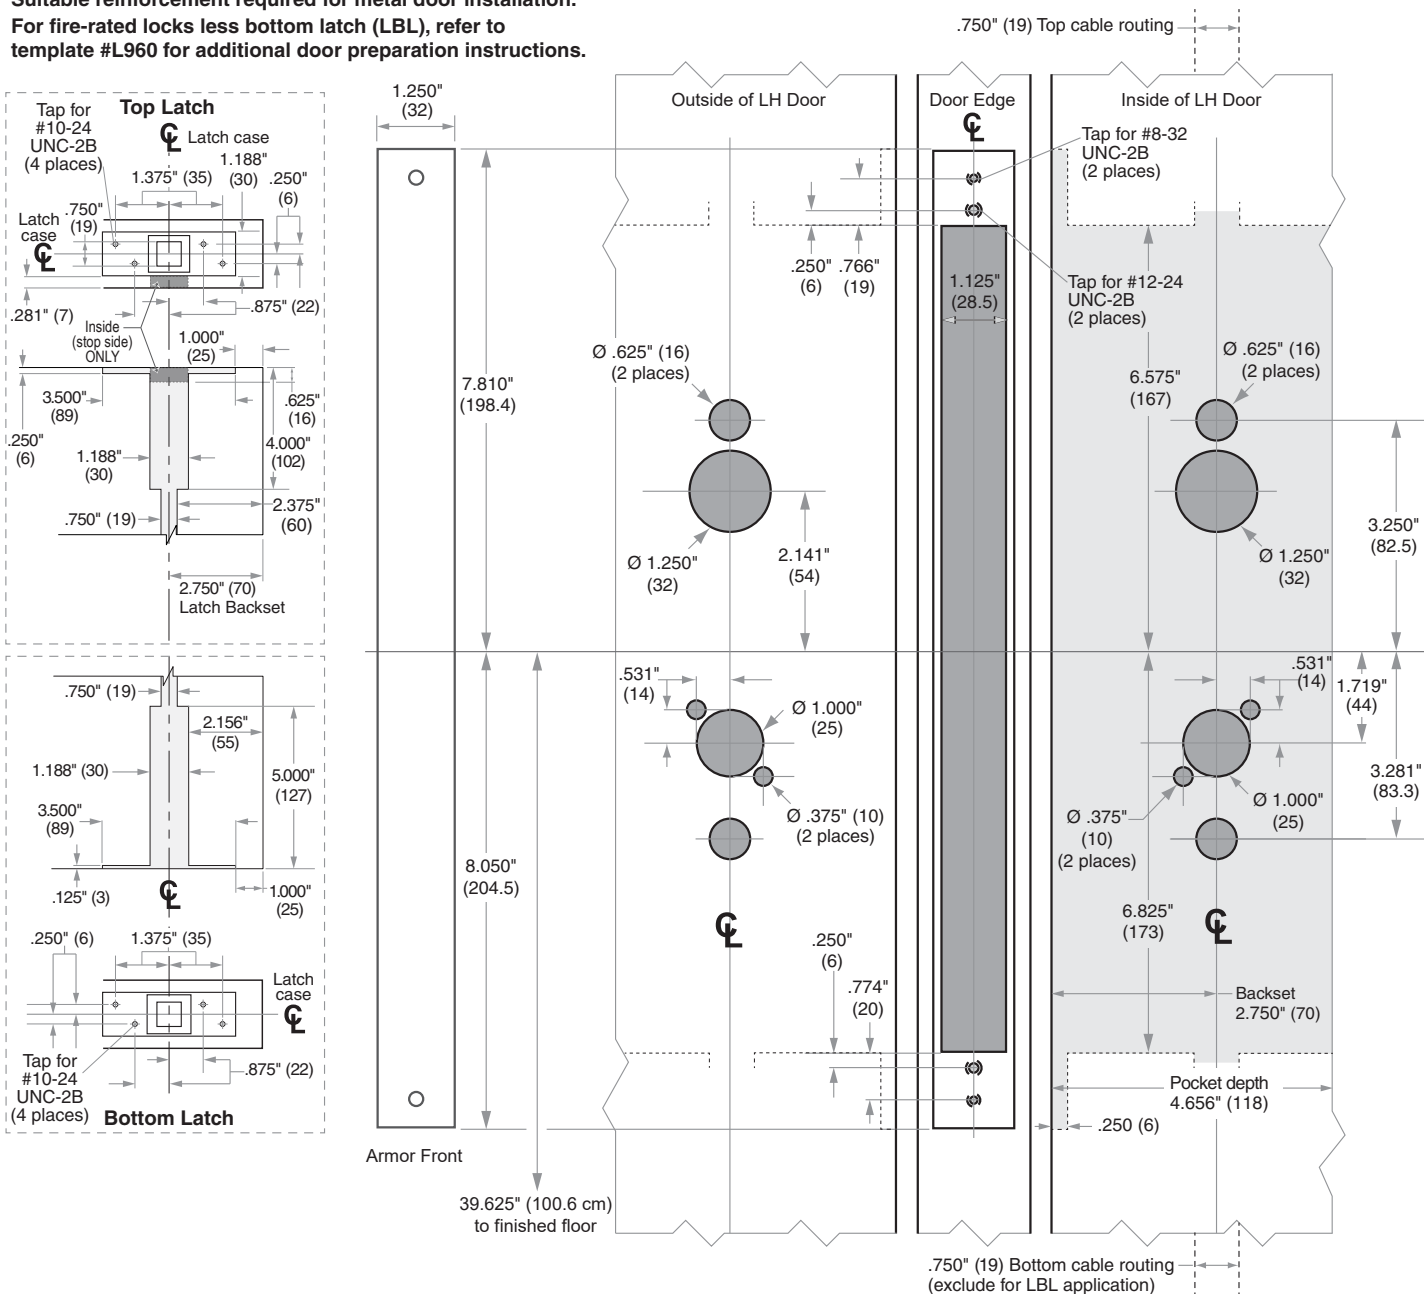

Dimensions shown in parentheses ( ) are in millimeters.

© 2021 Allegion  
 L951 Rev. 12/21  
 us.allegion.com

**DRAWING IS NOT TO SCALE!**  
**Customer service: 877-671-7011**

**We can help you find the correct guide for your product and application!**