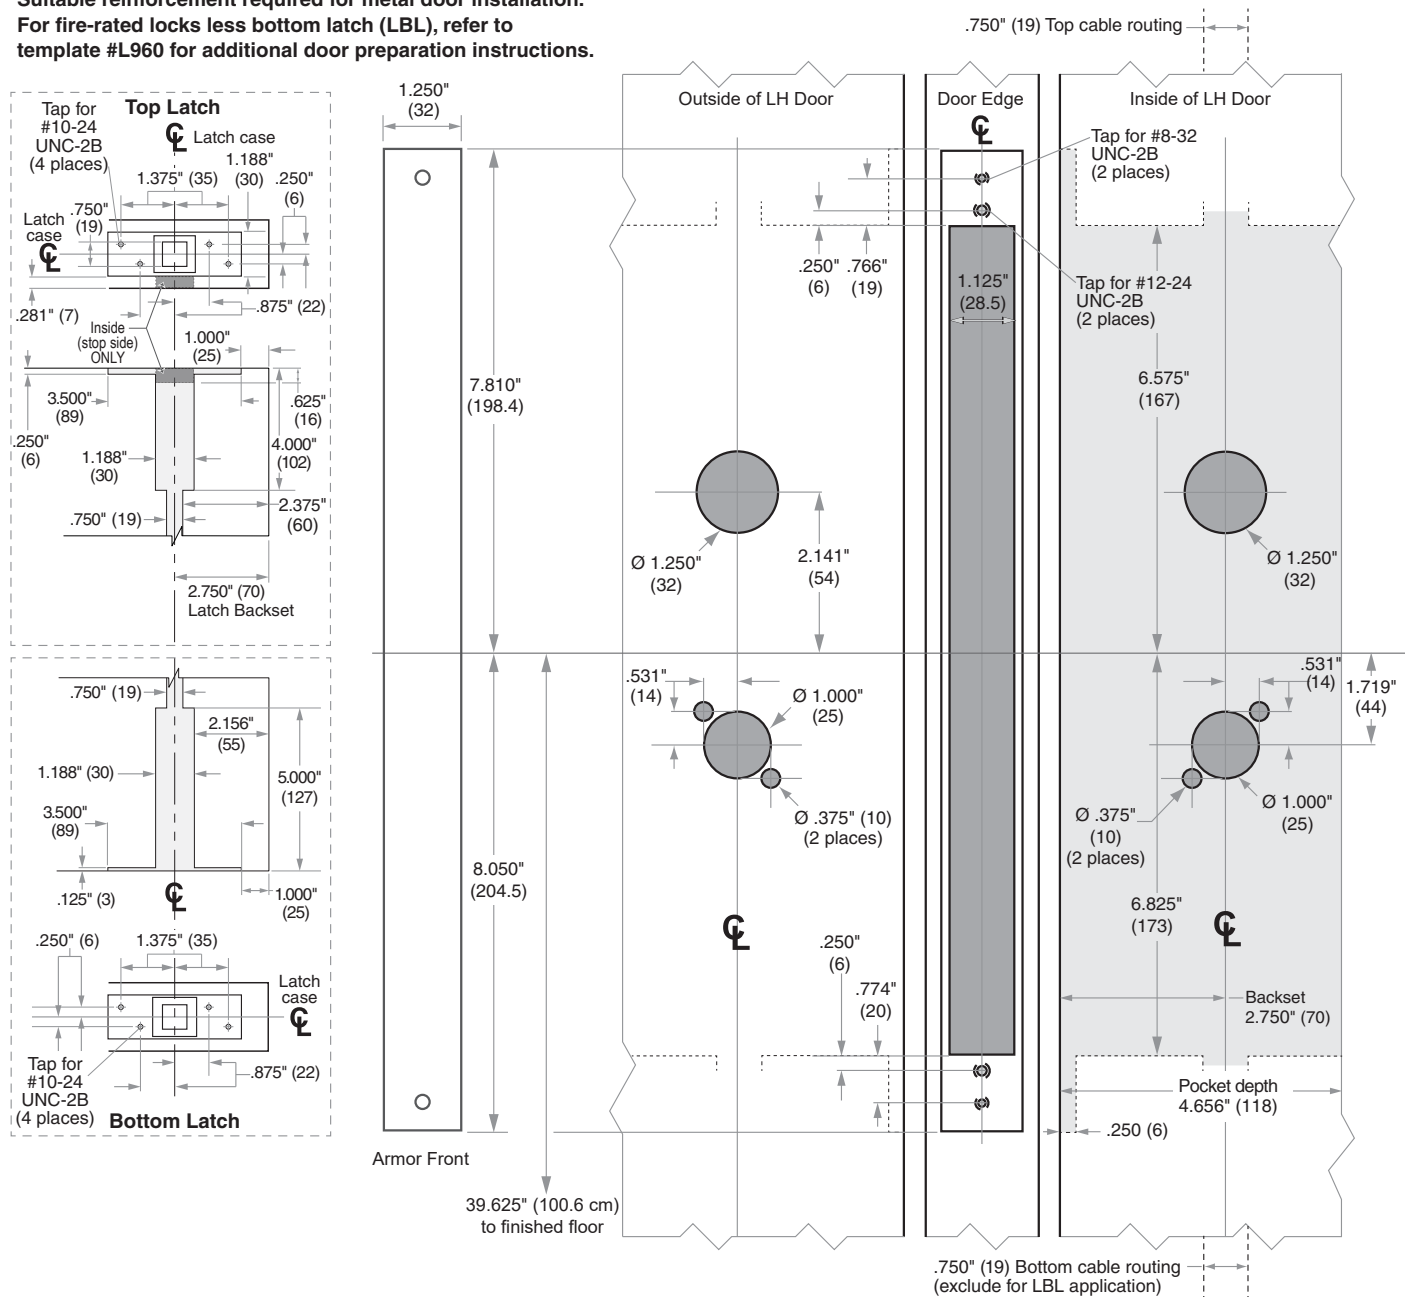

Dimensions shown in parentheses ( ) are in millimeters.

© 2021 Allegion  
 L952 Rev. 12/21  
 us.allegion.com

**DRAWING IS NOT TO SCALE!**  
 Customer service: 877-671-7011

**We can help you find the correct guide for your product and application!**