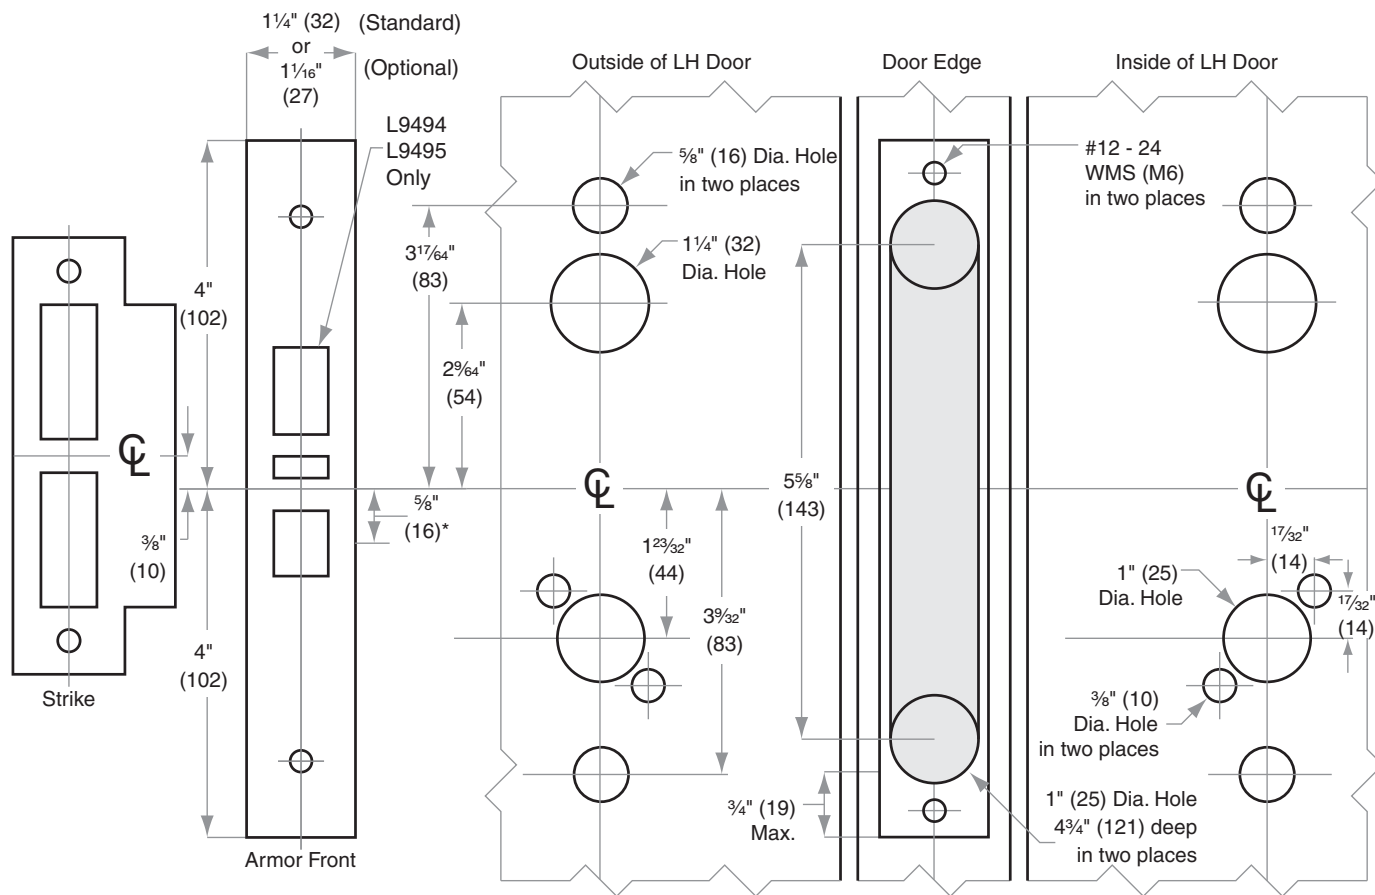

L/LV/LM/LMV-Series

Models L9094, L9095, L9494, L9495 Electrified Locks

Door Type: Wood or composite, flat or beveled
Trim: Escutcheon

This template should not be used for HSLR trim. Use template L965 for HSLR trim.

**For Case and Strike dimensions, see Template L1
Refer to Template L1 (revised October 2014 or
later) for information to prepare the door for
wire routing**

Left Hand (LH) Door Shown

* Centerline of Armor Front to Centerline of Latch dimension

Dimensions shown in parentheses ( ) are in millimeters.

© 2021 Allegion
L925 Rev. 12/21
us.allegion.com

DRAWING IS NOT TO SCALE!
Customer service: 877-671-7011

**We can help you find the correct guide for
your product and application!**

Door preparation template

L925