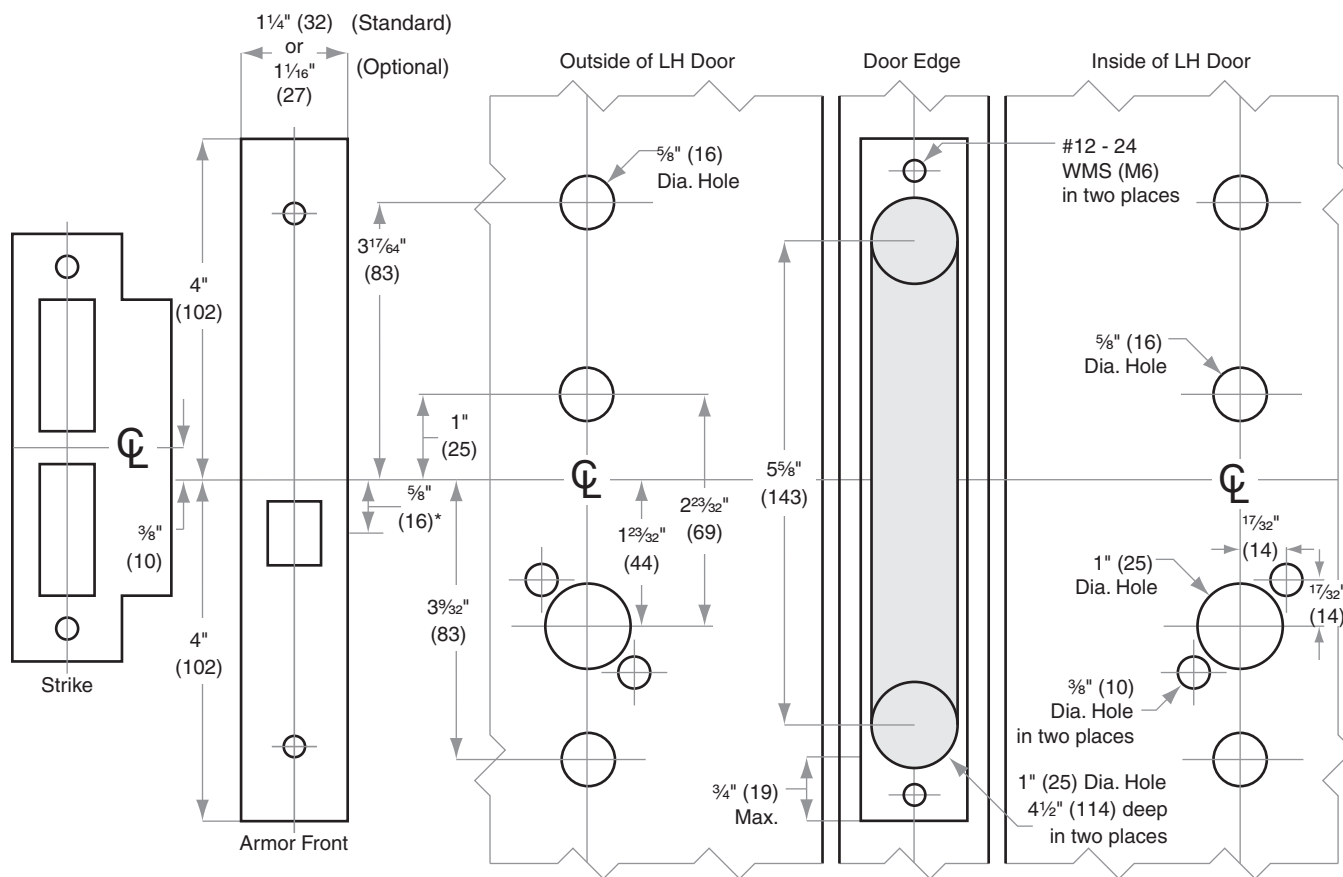

L/LV/LM/LMV-Series

Model L/LV9040, L/LV9440, L/LV9444

Door Type: Wood or composite, flat or beveled
Trim: Escutcheon

This template should not be used for HSLR trim. Use template L965 for HSLR trim.

For Case and Strike dimensions, see Template L1

Left Hand (LH) Door Shown

*Centerline of Armor Front to Centerline of Latch dimension

Dimensions shown in parentheses ( ) are in millimeters.

© 2021 Allegion
L900 Rev. 12/21
us.allegion.com

DRAWING IS NOT TO SCALE!
Customer service: 877-671-7011
We can help you find the correct guide for your product and application!

Door preparation template
L900