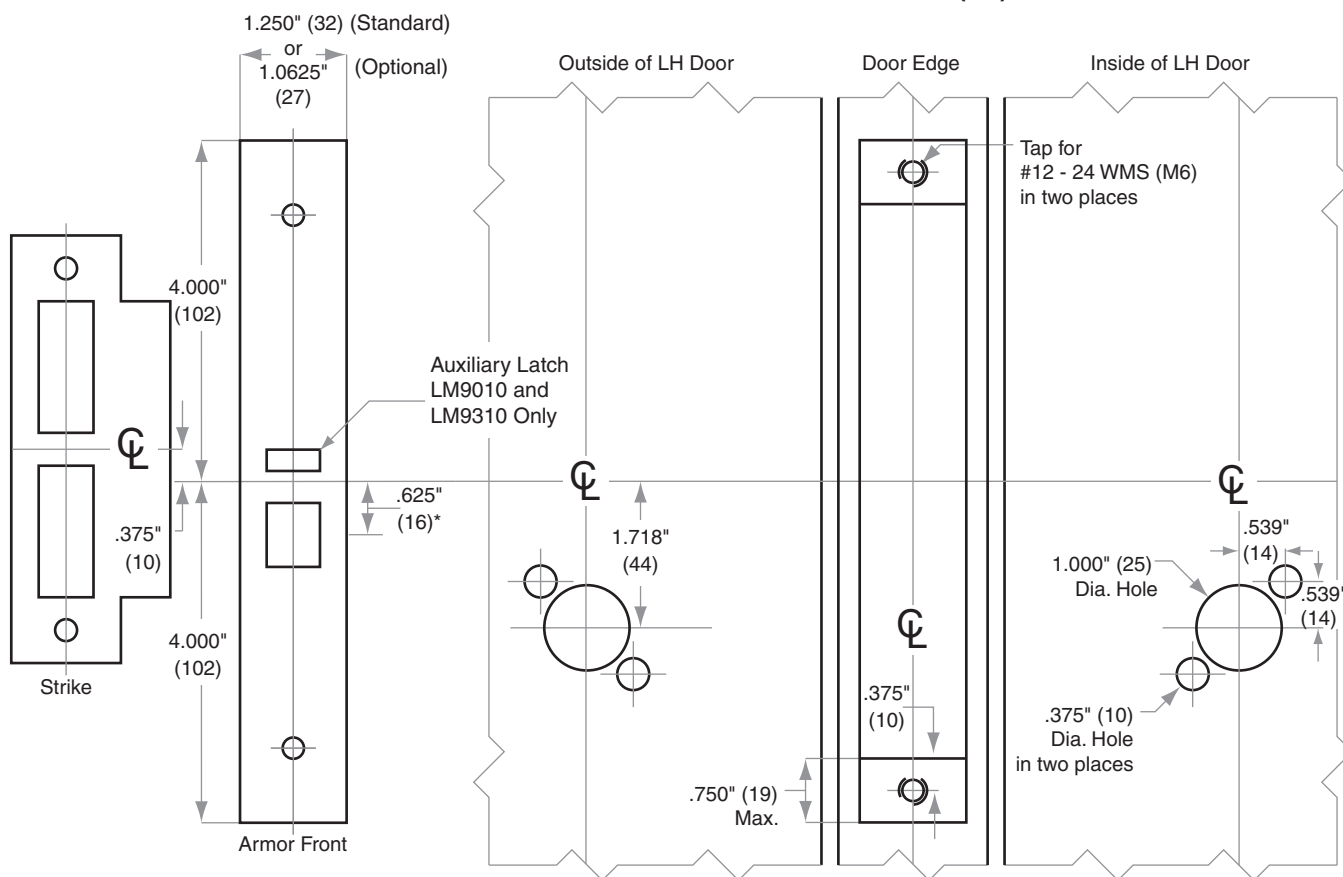

L/LV/LM/LMV-Series

Model L9010, L9110, LM9310

Door Type: Metal, flat or beveled
Trim: Rose

This template should not be used for HSLR trim. Use template L966 for HSLR trim.

For Case and Strike dimensions, see Template L1

Left Hand (LH) Door Shown

*Centerline of Armor Front to Centerline of Latch dimension

Dimensions shown in parentheses ( ) are in millimeters.

© 2021 Allegion
L893 Rev. 12/21
us.allegion.com

DRAWING IS NOT TO SCALE!
Customer service: 877-671-7011

We can help you find the correct guide for your product and application!

Door preparation template

L893