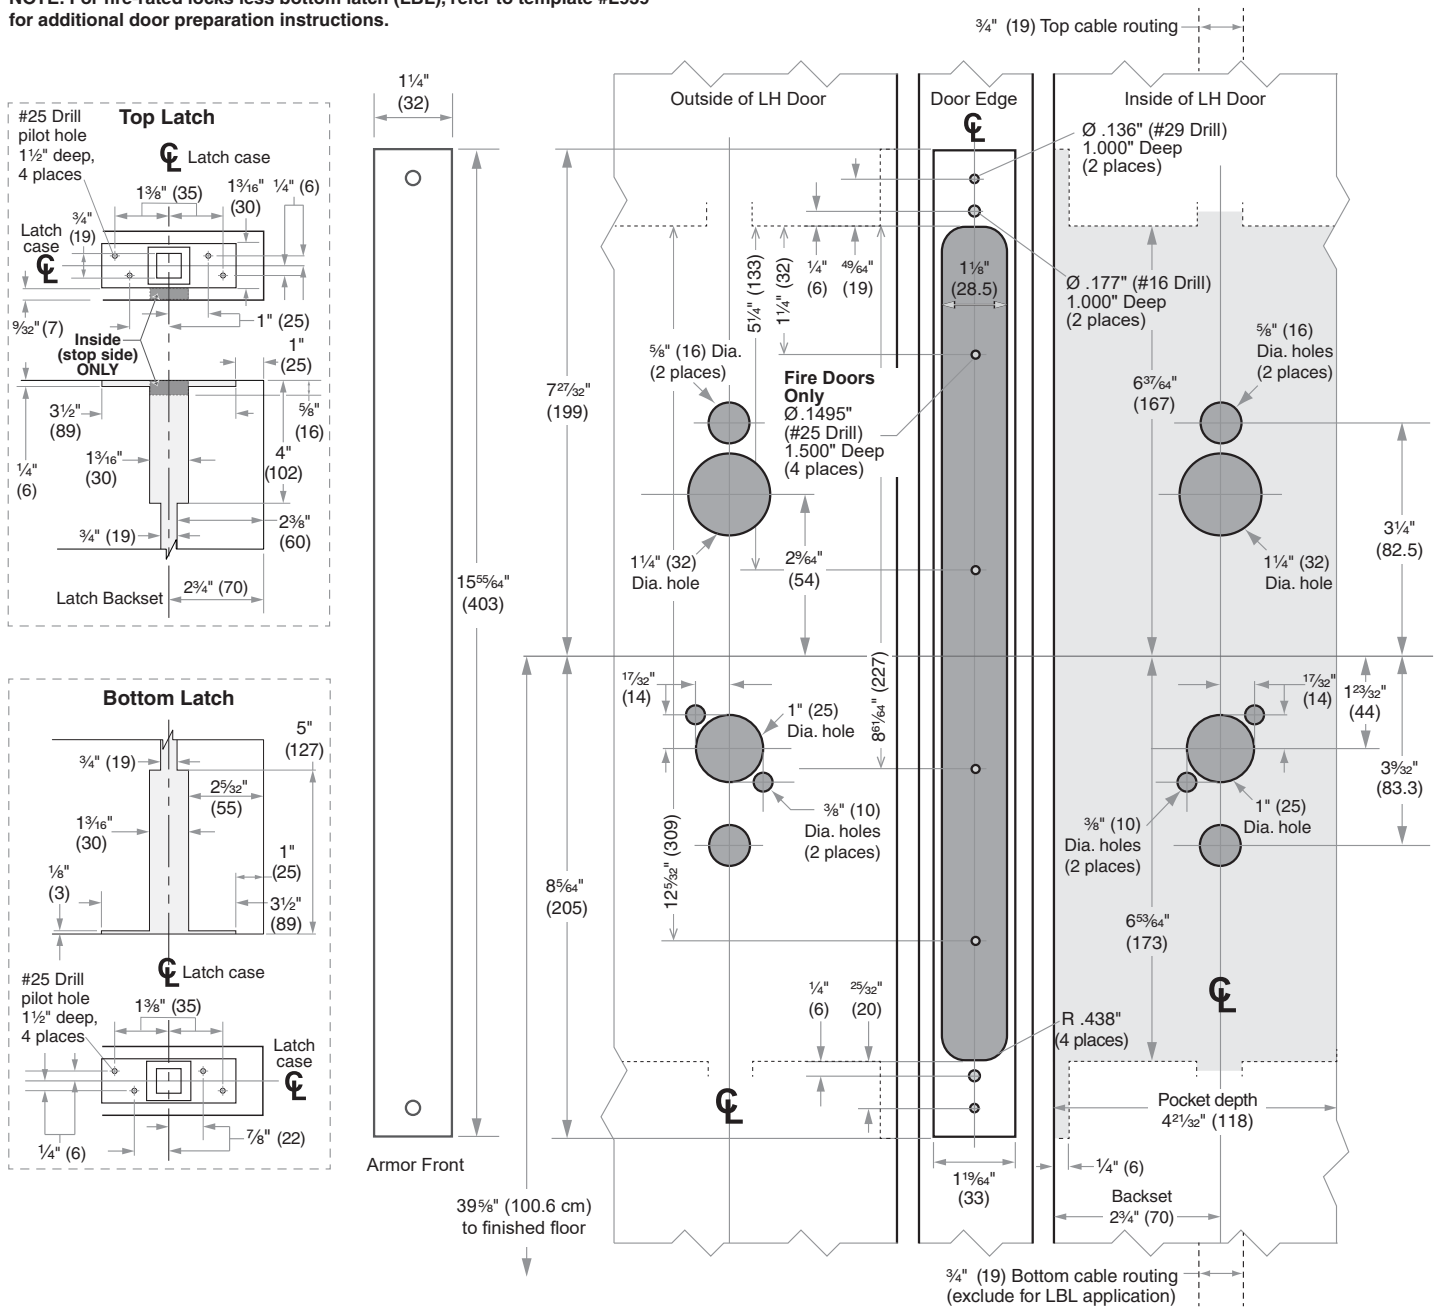

LM9200-Series

Model LM9271, LM9271F Locks

Door Type: Wood or composite, flat or beveled
Trim: Escutcheon

For case and strike dimensions, see Template L3.

NOTE: For fire-rated locks less bottom latch (LBL), refer to template #L959 for additional door preparation instructions.

Dimensions shown in parentheses ( ) are in millimeters.

© 2021 Allegion
L935 Rev. 12/21
us.allegion.com

DRAWING IS NOT TO SCALE!
Customer service: 877-671-7011

We can help you find the correct guide for your product and application!

Door preparation template

L935