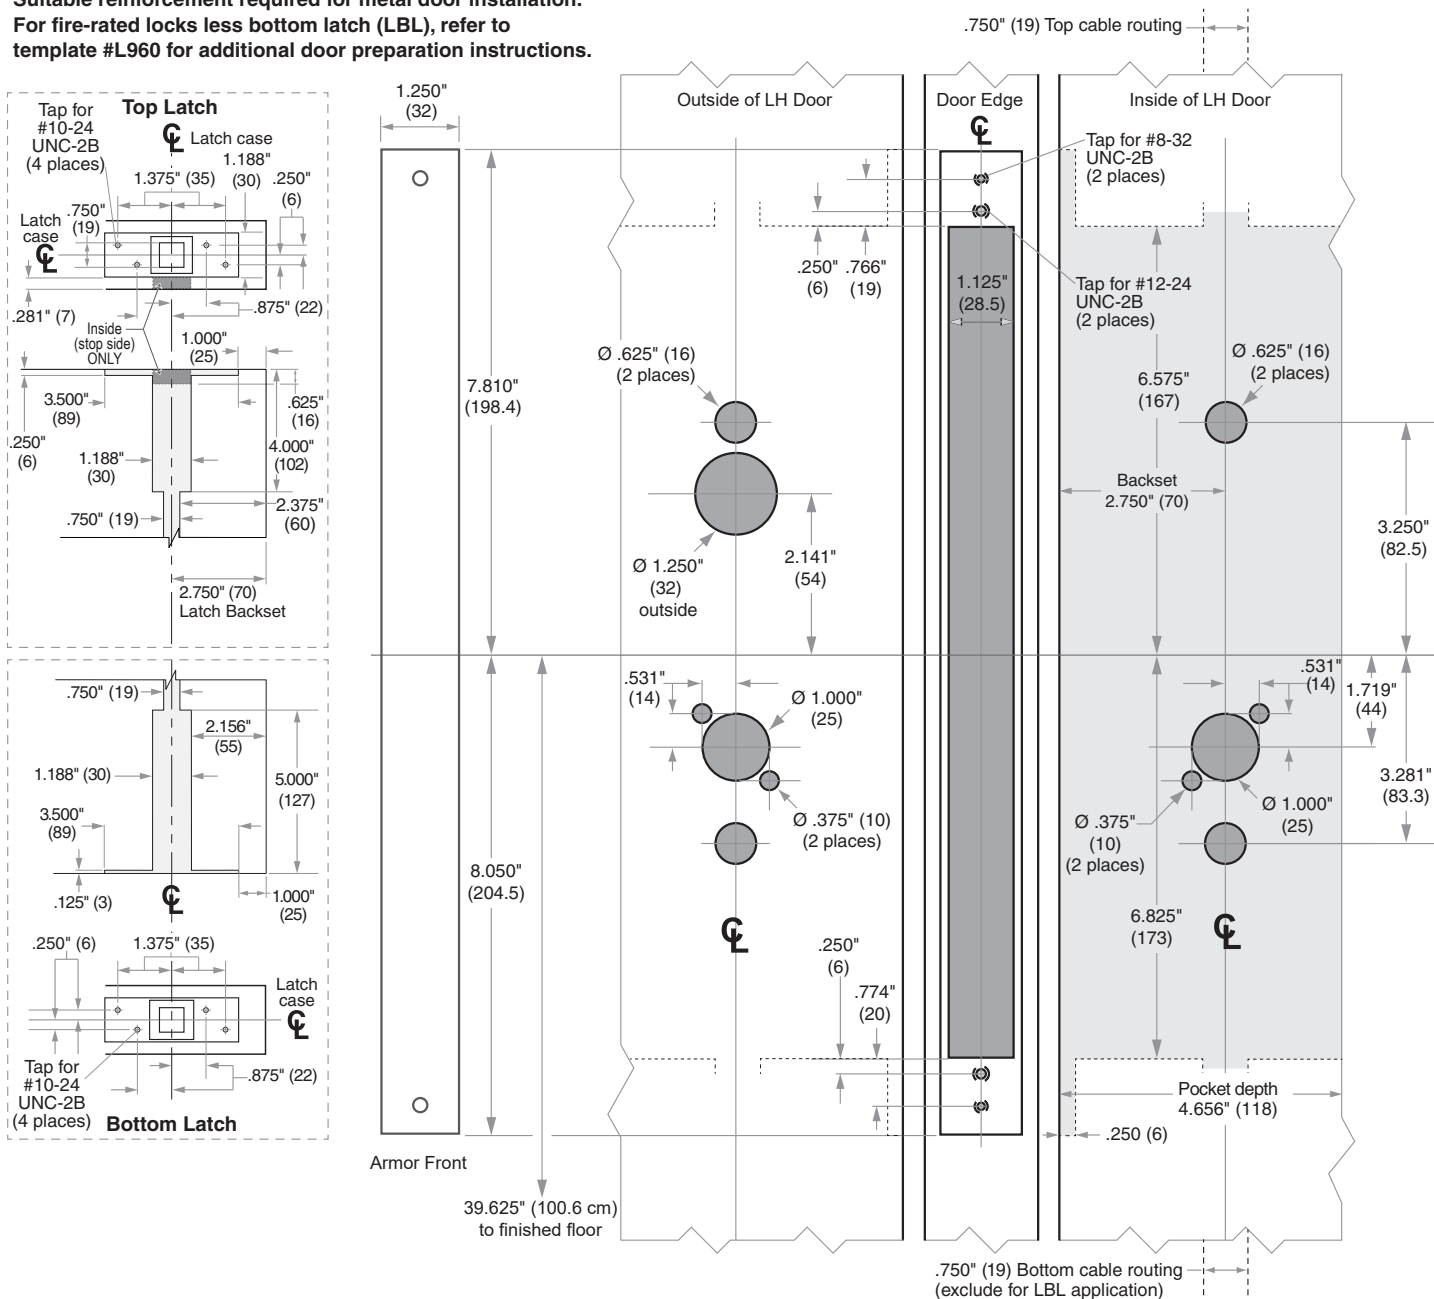

Dimensions shown in parentheses ( ) are in millimeters.

**DRAWING IS NOT TO SCALE!**  
Customer service: 877-671-7011

Door preparation template