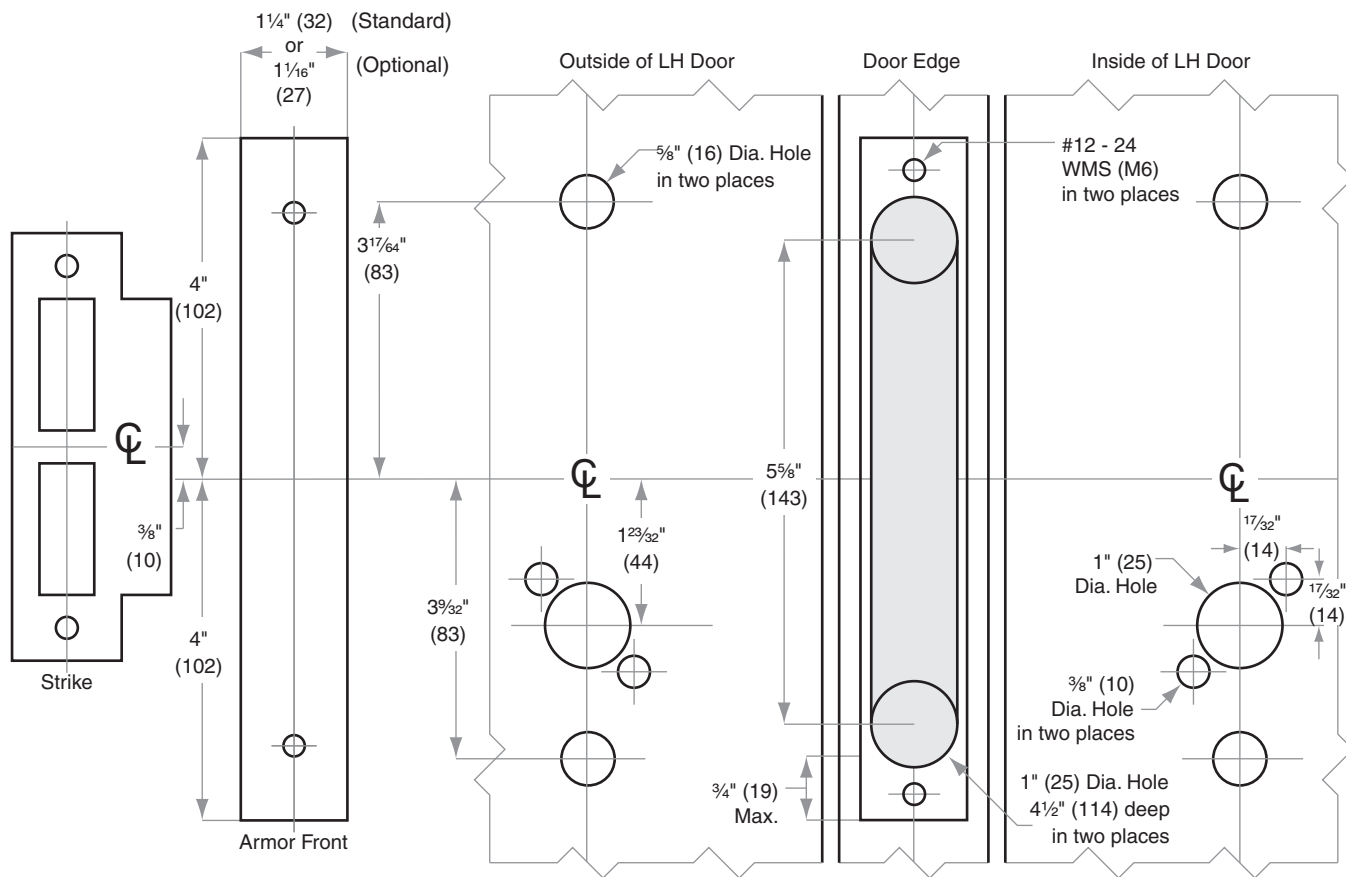

L/LV/LM/LMV-Series

Model L9176

Door Type: Wood or composite, flat or beveled
Trim: Escutcheon

For Case and Strike dimensions, see Template L1

Left Hand (LH) Door Shown

Dimensions shown in parentheses ( ) are in millimeters.

© 2021 Allegion
L860 Rev. 12/21
us.allegion.com

DRAWING IS NOT TO SCALE!
Customer service: 877-671-7011
We can help you find the correct guide for your product and application!

Door preparation template
L860