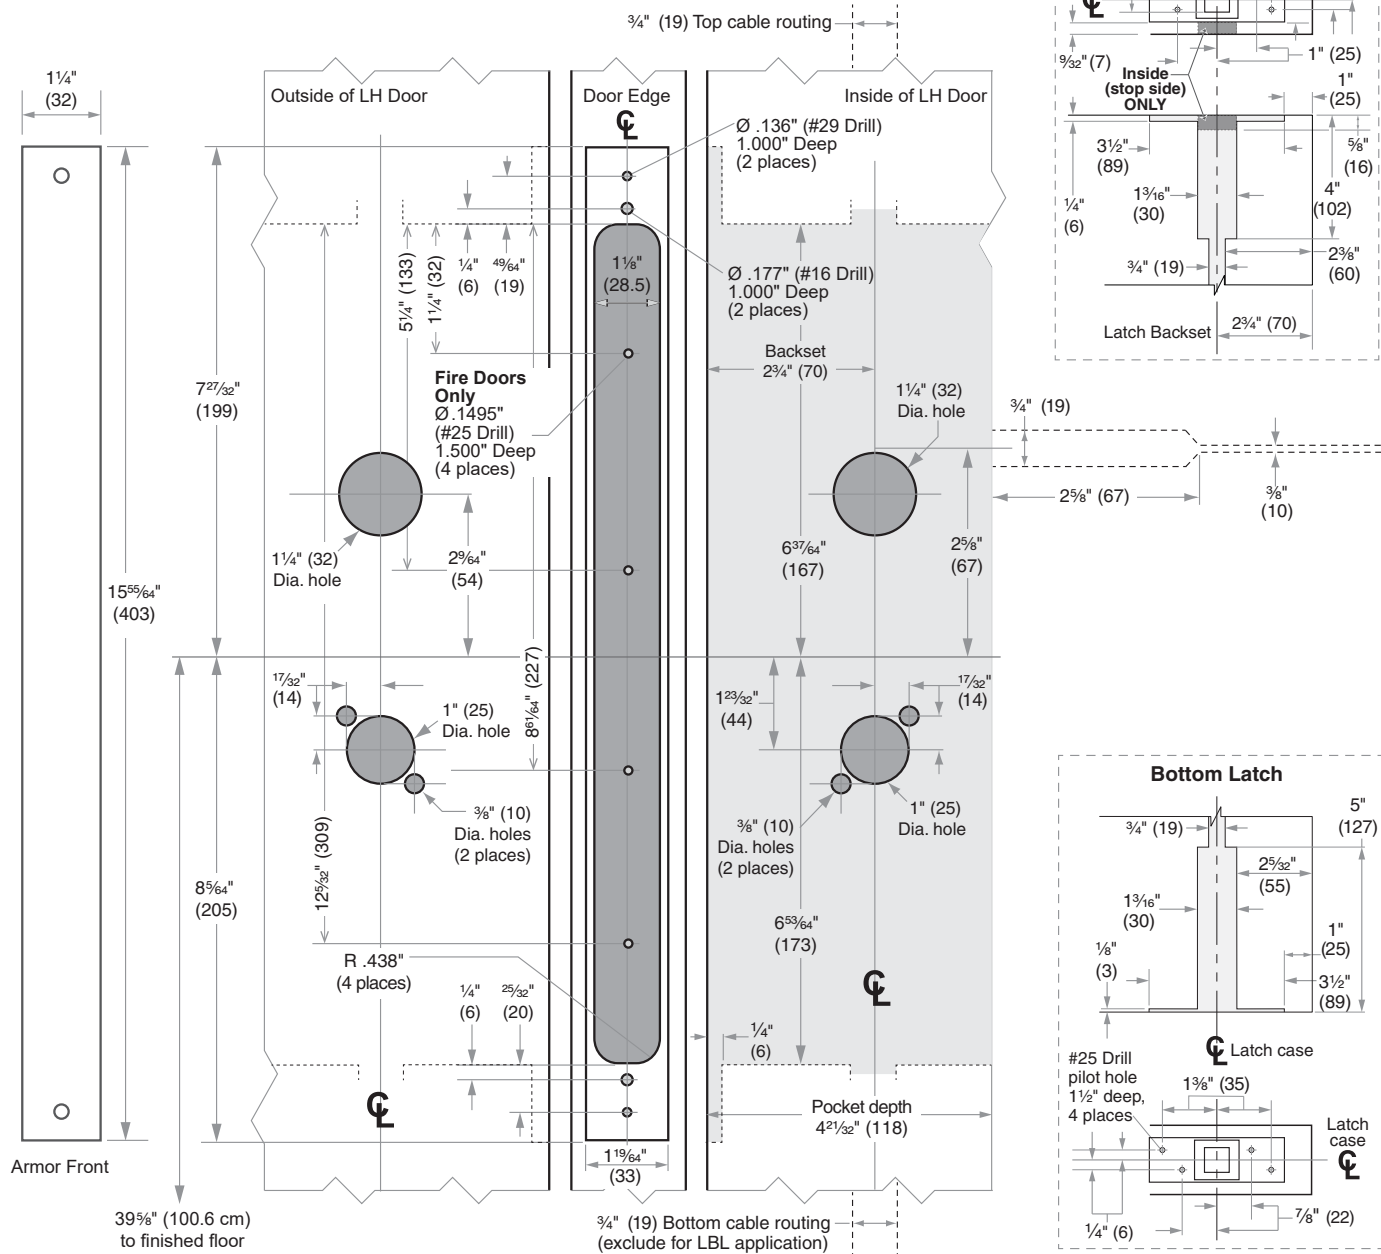

LM9200-Series

Models LM9294 EL/EU, LM9294F EL/EU, LM9295 EL/EU, LM9295F EL/EU Locks

Door Type: Wood or composite, flat or beveled

Trim: Rose

For case and strike dimensions, see Template L3.

NOTE: For fire-rated locks less bottom latch (LBL), refer to template #L959 for additional door preparation instructions.

Dimensions shown in parentheses ( ) are in millimeters.

DRAWING IS NOT TO SCALE!

Customer service: 877-671-7011

We can help you find the correct guide for your product and application!

Door preparation template

L942