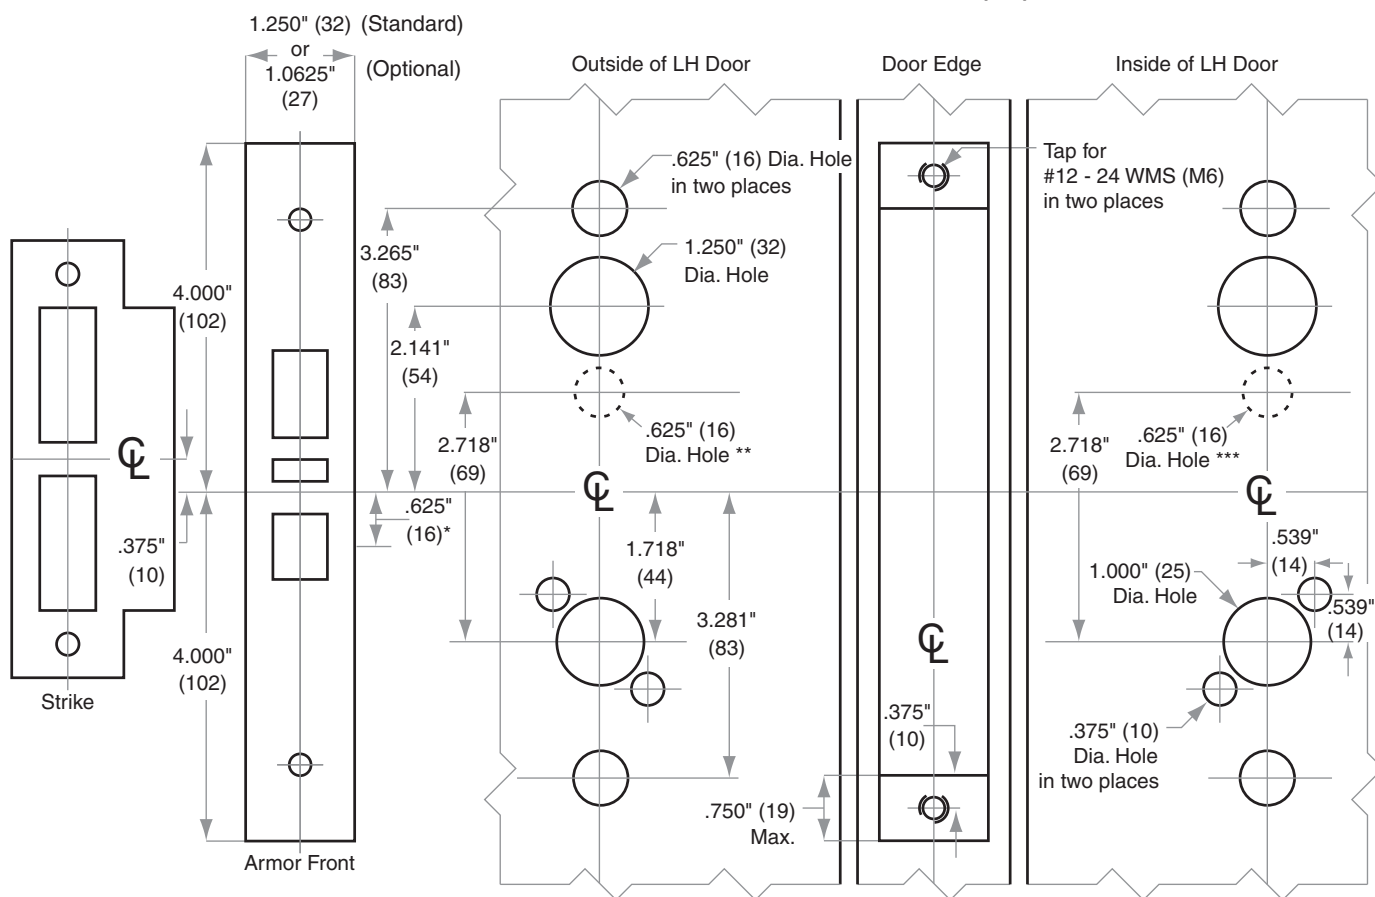

L/LV/LM/LMV-Series

Model L/LV9060, L/LV/LM/LMV9071, L/LV9077, L/LV9082EL/EU, L/LV9457, L/LV9458, L9466, L/LV9482, LM/LMV9371

Door Type: Metal, flat or beveled

Trim: Escutcheon

This template should not be used for HSLR trim. Use template L966 for HSLR trim.

For Case and Strike dimensions, see Template L1
Refer to Template L1 for information to prepare the door for wire routing

Left Hand (LH) Door Shown

- Centerline of Armor Front to Centerline of Latch dimension
- ** Additional preparation for L283-721, L283-722, L283-723, L283-724
- *** Additional preparation for L283-711, L283-712, L283-713, L283-714

Dimensions shown in parentheses ( ) are in millimeters.

© 2021 Allegion
L829 Rev. 12/21
us.allegion.com

DRAWING IS NOT TO SCALE!
Customer service: 877-671-7011

We can help you find the correct guide for your product and application!

Door preparation template

L829