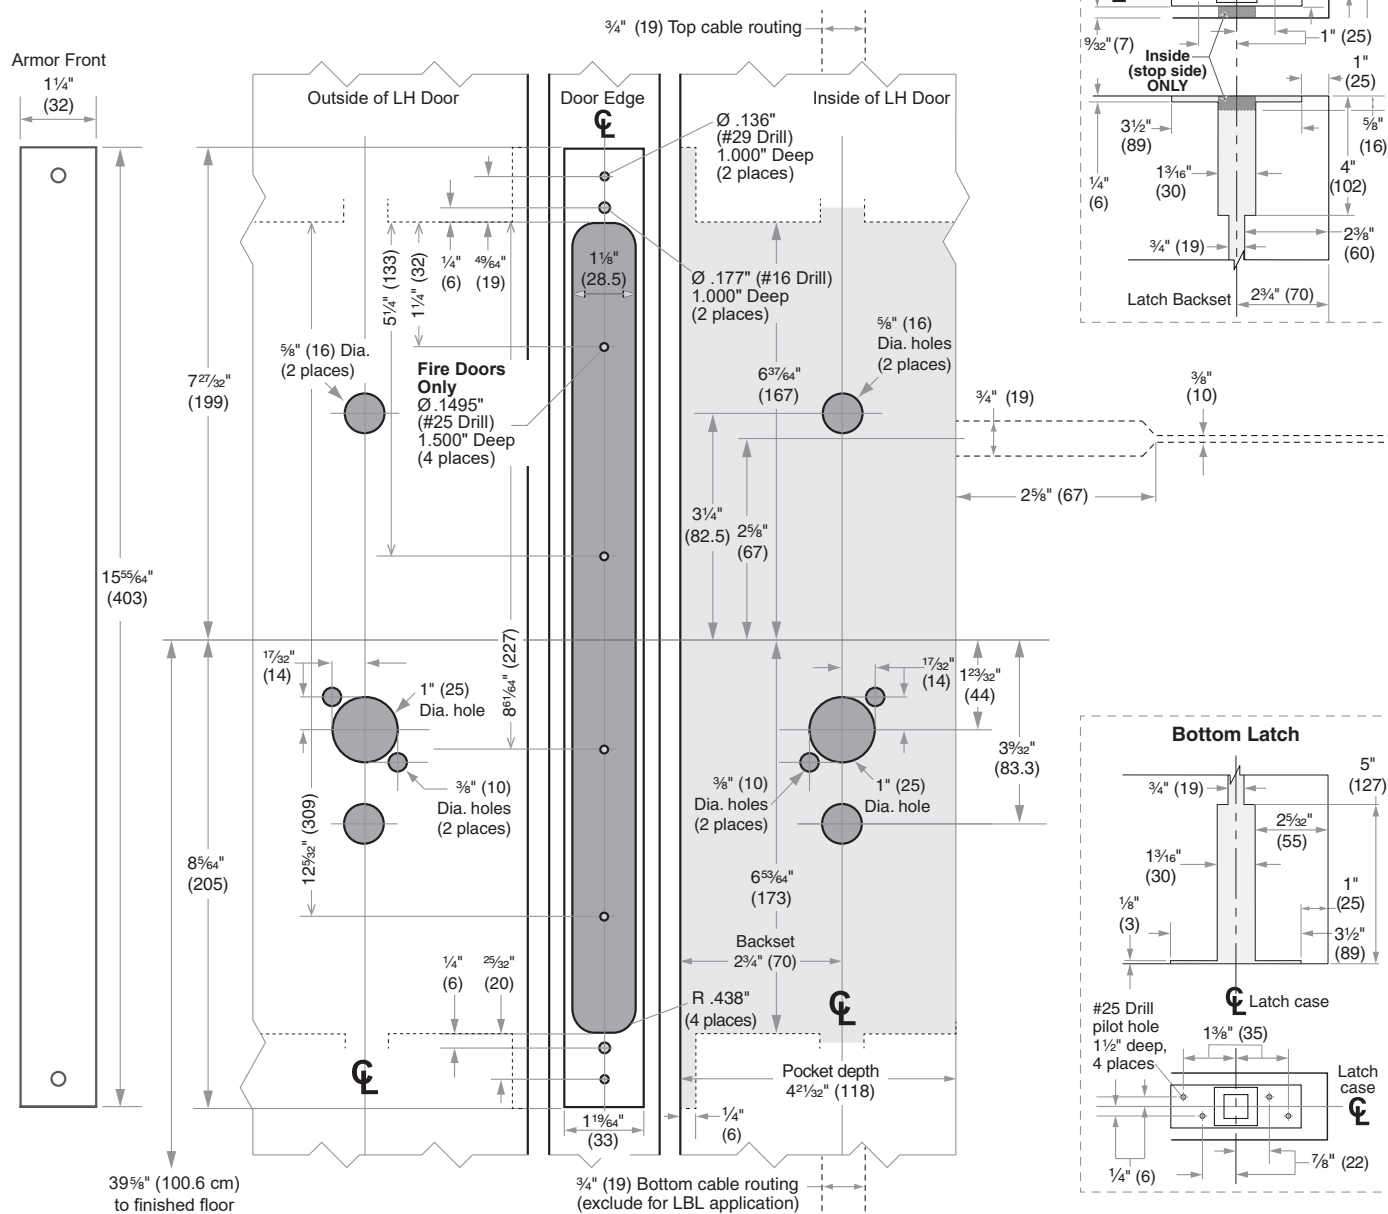

Dimensions shown in parentheses ( ) are in millimeters.

**DRAWING IS NOT TO SCALE!**  
**Customer service: 877-671-7011**

**We can help you find the correct guide for your product and application!**

Door preparation template