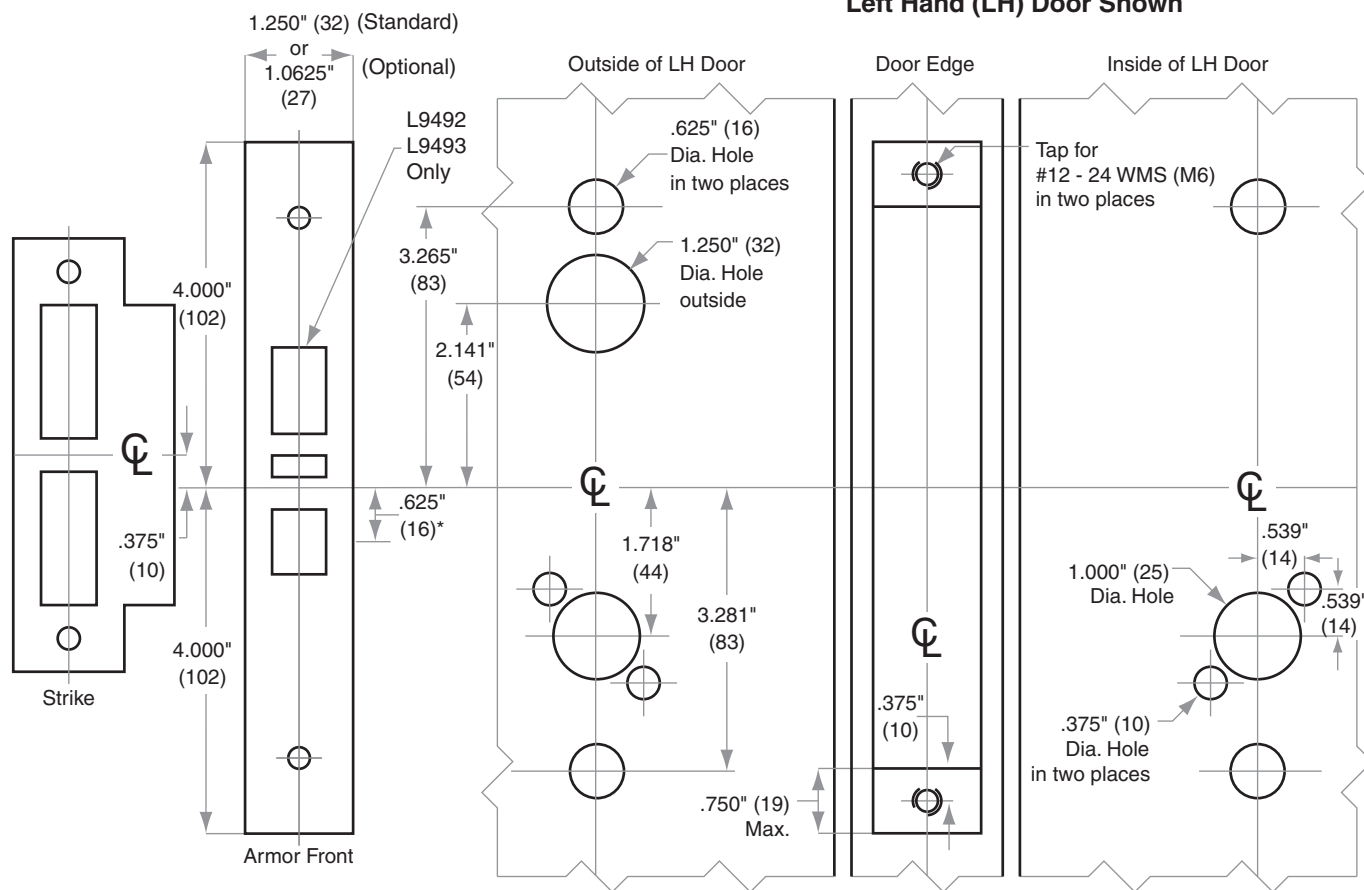

L/LV/LM/LMV-Series

Models L9092, L9093 Electrified Locks

Door Type: Metal, flat or beveled
Trim: Escutcheon

This template should not be used for HSLR trim. Use template L966 for HSLR trim.

**For Case and Strike dimensions, see Template L1
Refer to Template L1 (revised October 2014 or
later) for information to prepare the door for
wire routing**

Left Hand (LH) Door Shown

* Centerline of Armor Front to Centerline of Latch dimension

Dimensions shown in parentheses ( ) are in millimeters.

© 2021 Allegion
L919 Rev. 12/21
us.allegion.com

DRAWING IS NOT TO SCALE!
Customer service: 877-671-7011

**We can help you find the correct guide for
your product and application!**

Door preparation template

L919