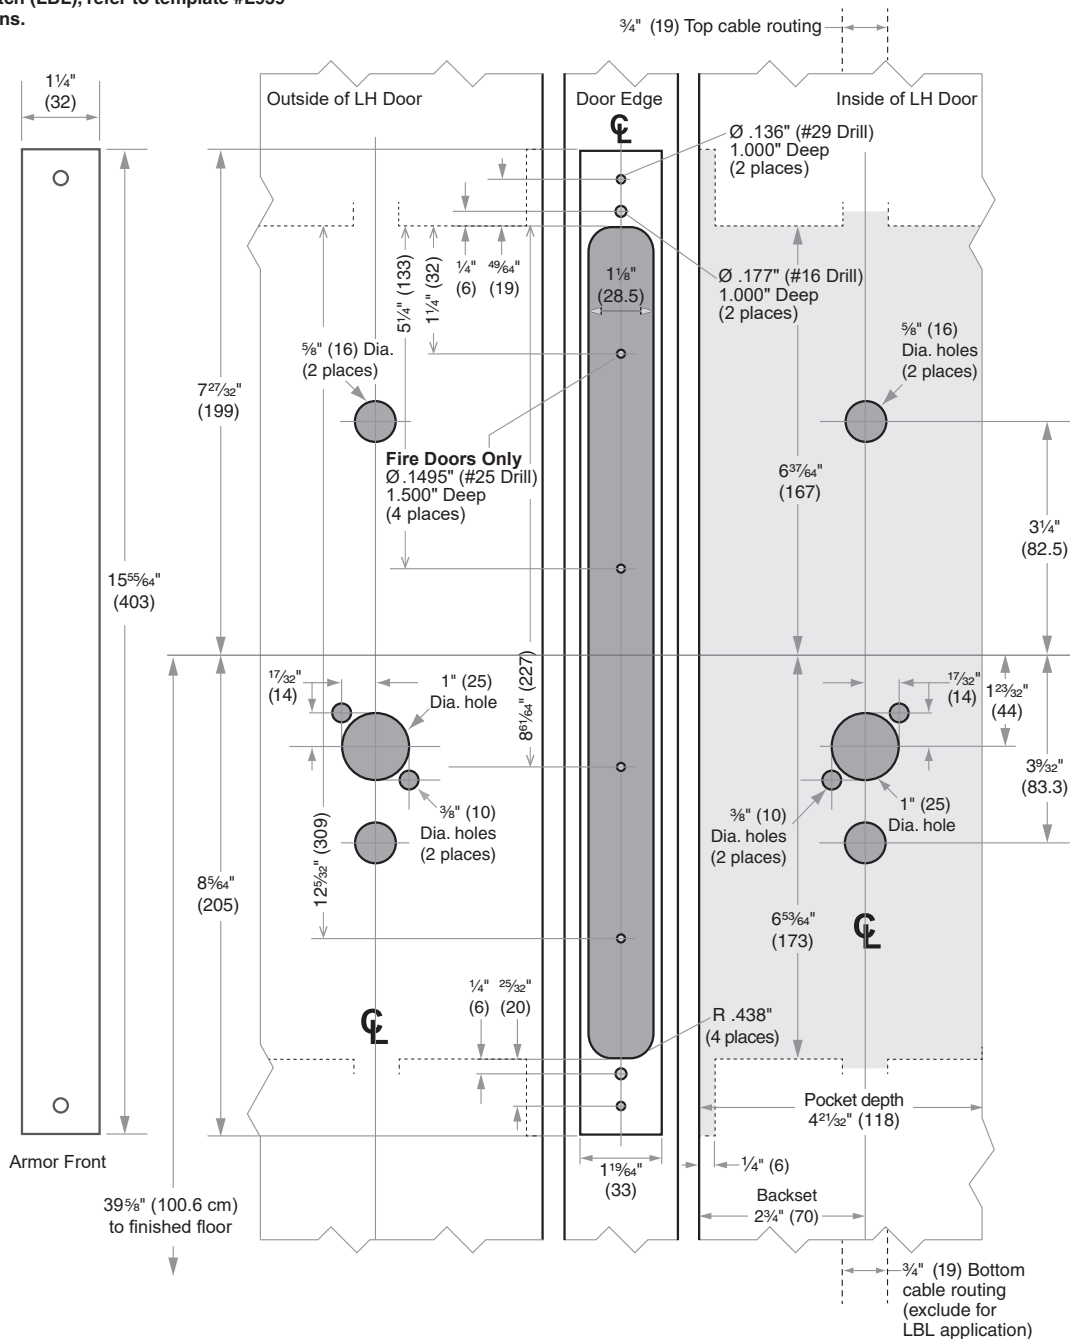

Dimensions shown in parentheses ( ) are in millimeters.

**DRAWING IS NOT TO SCALE!**  
**Customer service: 877-671-7011**

Door preparation template