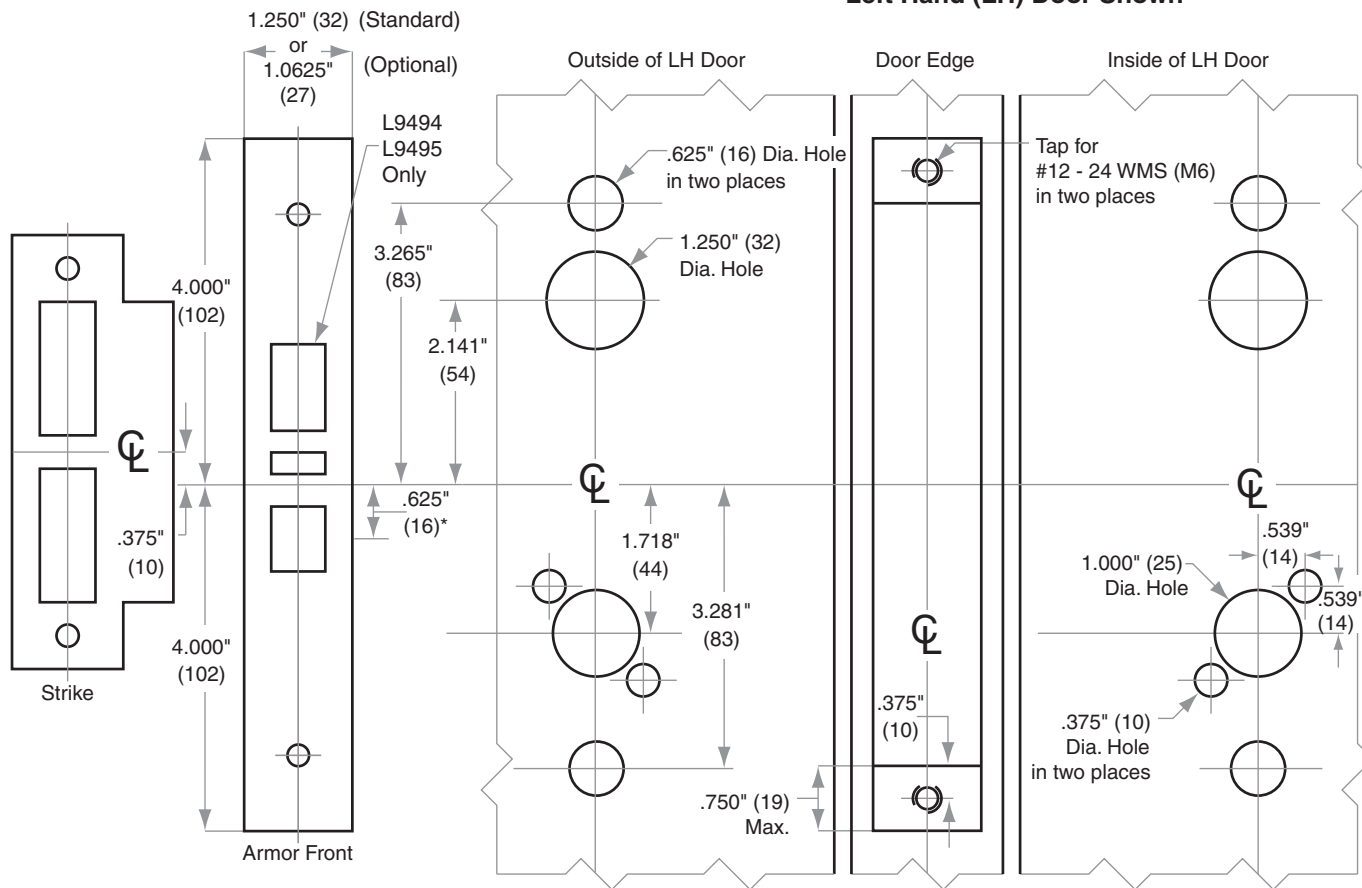

L/LV/LM/LMV-Series

Models L9094, L9095, L9494, L9495 Electrified Locks

Door Type: Metal, flat or beveled
Trim: Escutcheon

This template should not be used for HSLR trim. Use template L966 for HSLR trim.

**For Case and Strike dimensions, see Template L1
Refer to Template L1 (revised October 2014 or
later) for information to prepare the door for
wire routing**

Left Hand (LH) Door Shown

* Centerline of Armor Front to Centerline of Latch dimension

Dimensions shown in parentheses ( ) are in millimeters.

© 2021 Allegion
L923 Rev. 12/21
us.allegion.com

DRAWING IS NOT TO SCALE!
Customer service: 877-671-7011

**We can help you find the correct guide for
your product and application!**

Door preparation template

L923