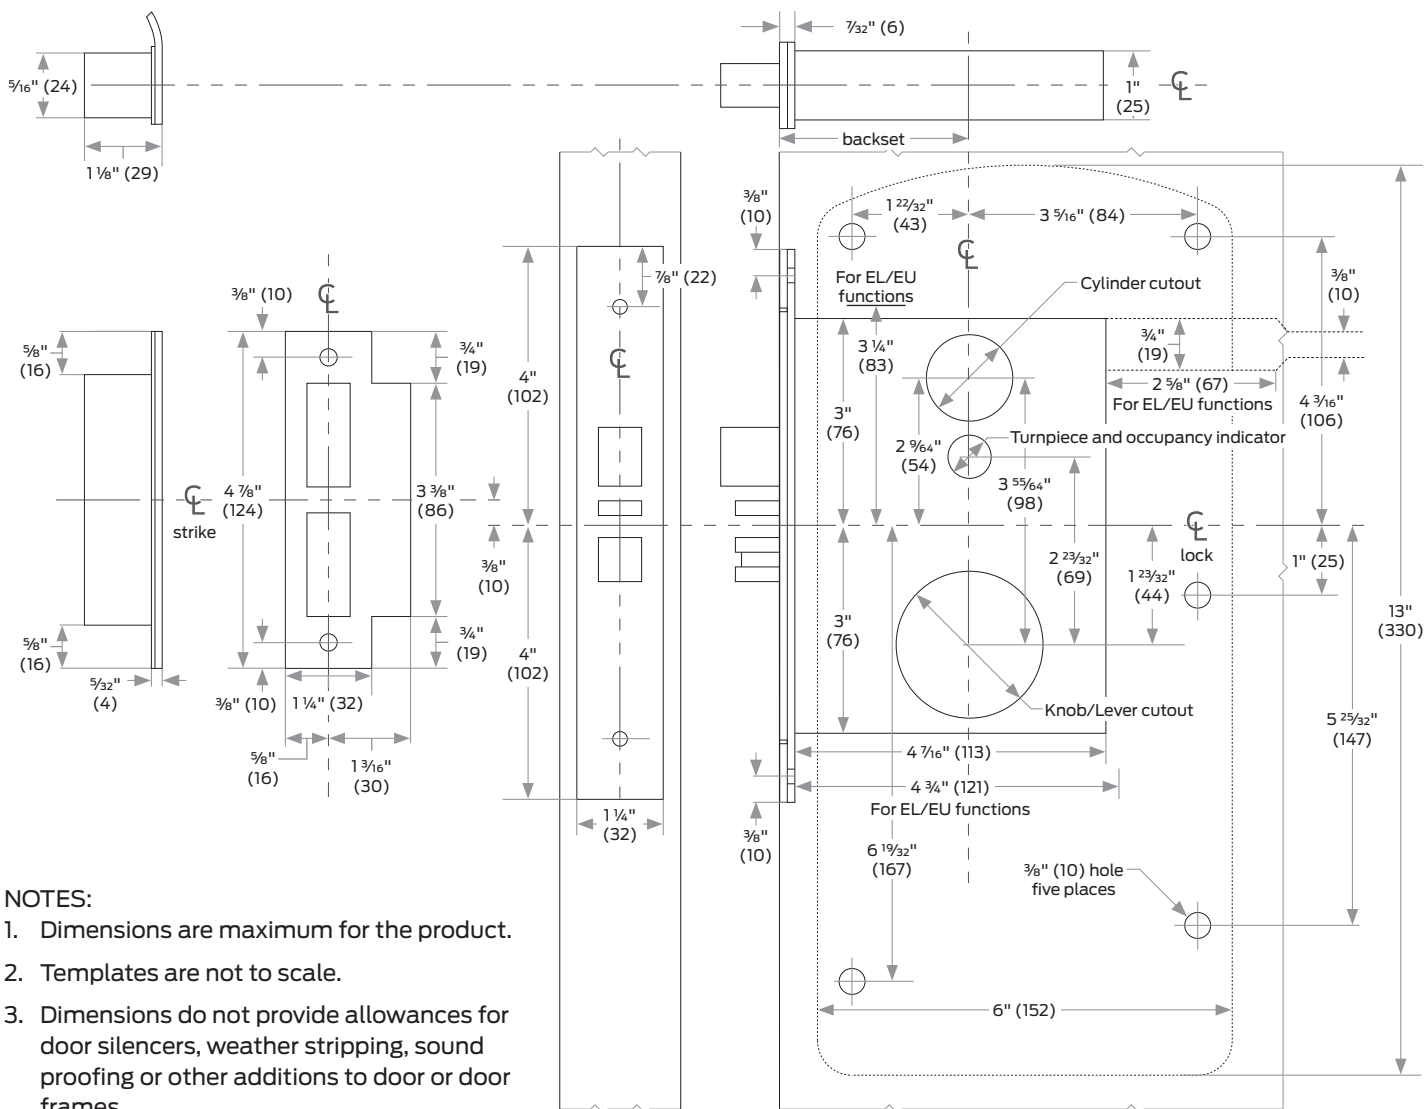

L9000-Series HSLR

Lock Dimensions

Case Size:	Standard: 4 7/16" x 6 1/16" x 1" (113 mm x 154 mm x 25 mm) EL/EU: 4 3/4" x 6 1/16" x 1" (121 mm x 154 mm x 25 mm)
Backset:	2 3/4" (70 mm)
Door Range:	1 3/4" (44 mm)
Lock Front:	1 1/4" x 8" x 3/32" (32 mm x 203 mm x 2 mm)

NOTES:

1. Dimensions are maximum for the product.
2. Templates are not to scale.
3. Dimensions do not provide allowances for door silencers, weather stripping, sound proofing or other additions to door or door frames.

Dimensions shown in parentheses ( ) are in millimeters.

DRAWING IS NOT TO SCALE!

Customer service: 877-671-7011

We can help you find the correct guide for your product and application!

Door preparation template