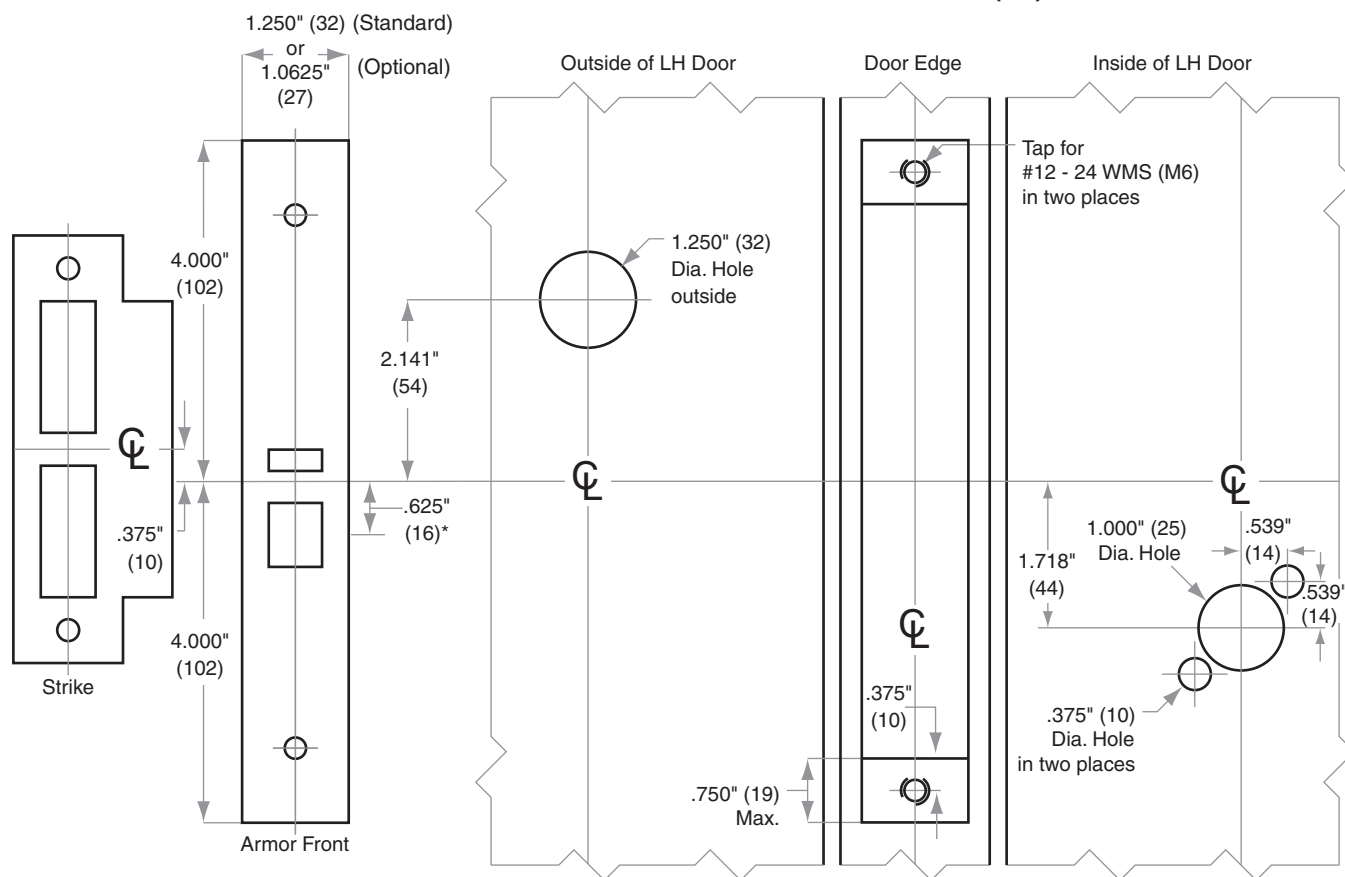

L/LV/LM/LMV-Series

Model L9026

Door Type: Metal, flat or beveled
Trim: Rose

For Case and Strike dimensions, see Template L1

Left Hand (LH) Door Shown

* Centerline of Armor Front to Centerline of Latch dimension

Dimensions shown in parentheses ( ) are in millimeters.

© 2021 Allegion
L813 Rev. 12/21
us.allegion.com

DRAWING IS NOT TO SCALE!
Customer service: 877-671-7011

We can help you find the correct guide for your product and application!

Door preparation template

L813