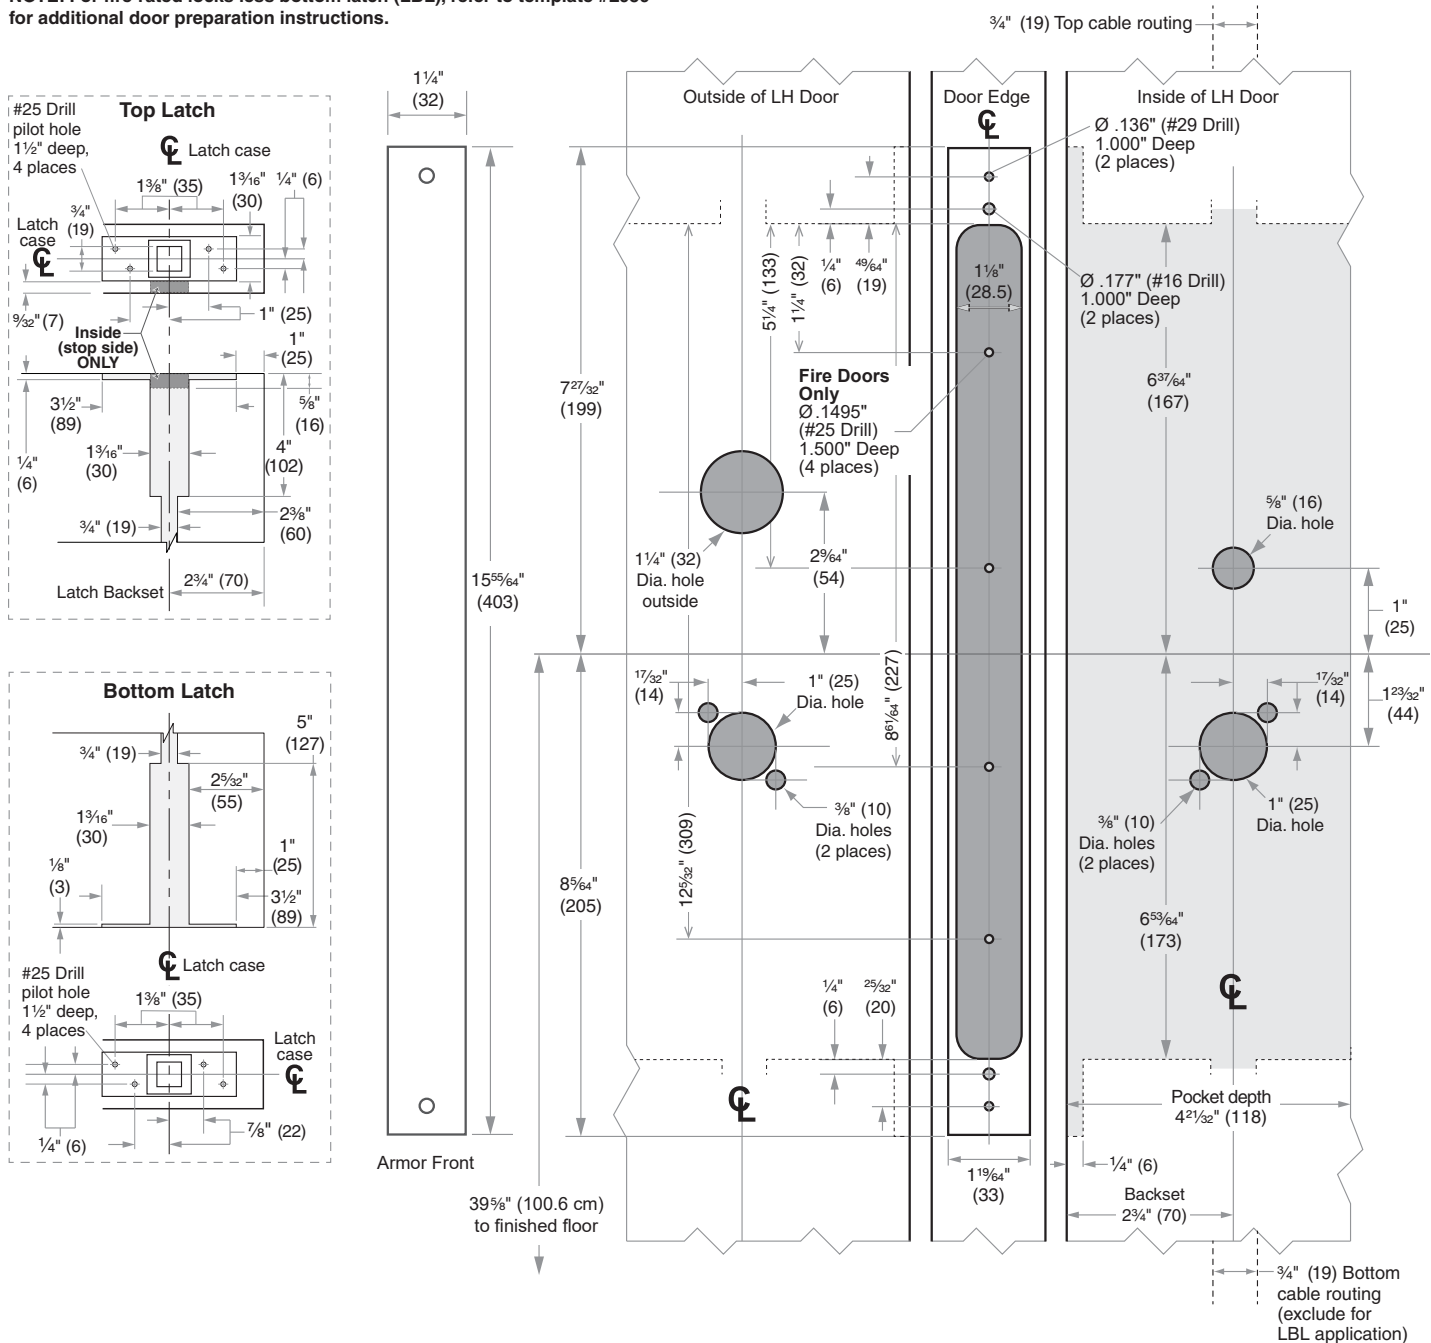

Dimensions shown in parentheses ( ) are in millimeters.

© 2021 Allegion  
L932 Rev. 12/21  
us.allegion.com

**DRAWING IS NOT TO SCALE!**  
Customer service: 877-671-7011

**We can help you find the correct guide for your product and application!**