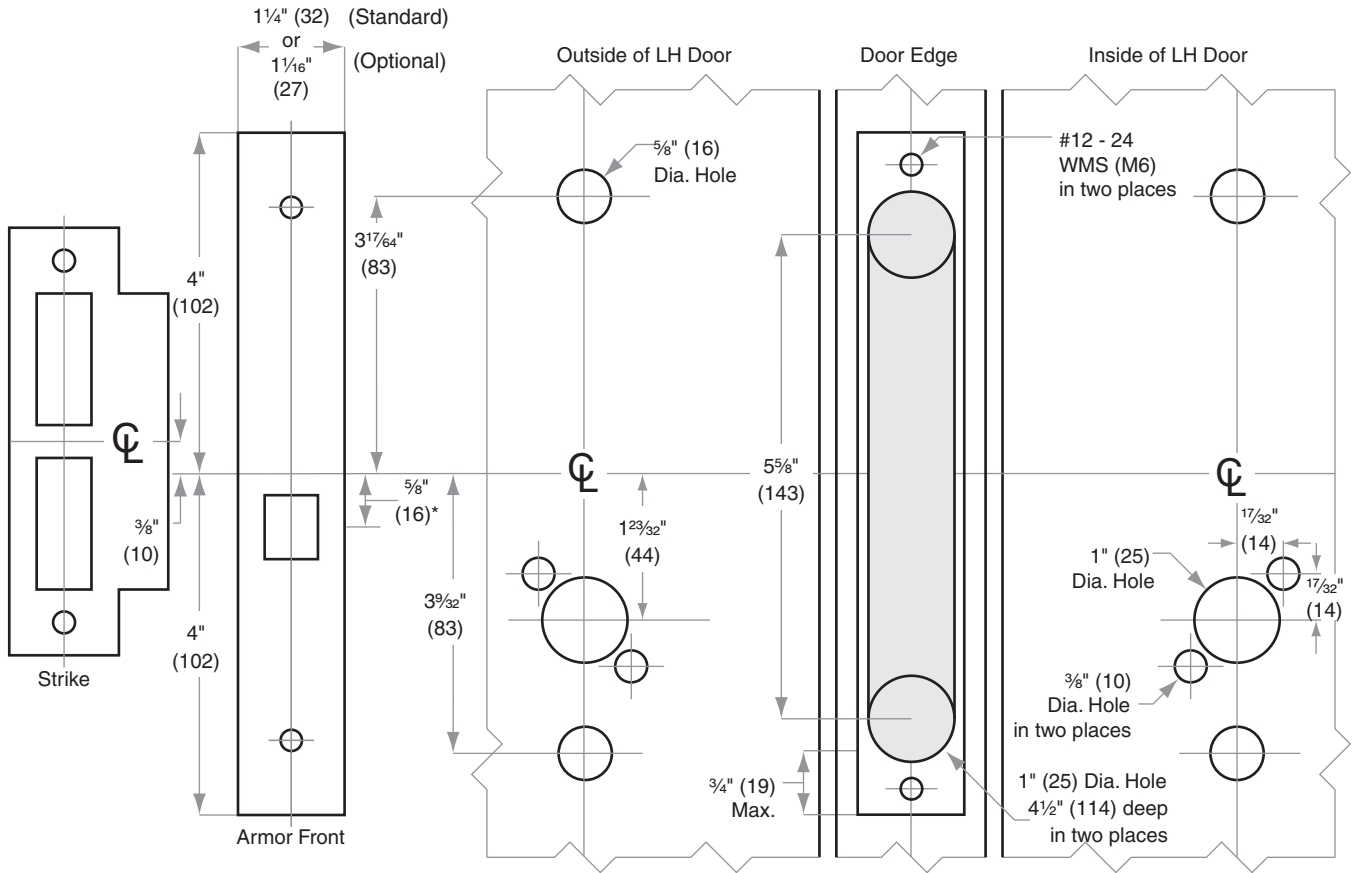

L/LV/LM/LMV-Series

Model L9010, L9110

Door Type: Wood or composite, flat or beveled
Trim: Escutcheon

This template should not be used for HSLR trim. Use template L965 for HSLR trim.

For Case and Strike dimensions, see Template L1

Left Hand (LH) Door Shown

*Centerline of Armor Front to Centerline of Latch dimension

Dimensions shown in parentheses ( ) are in millimeters.

© 2021 Allegion
L898 Rev. 12/21
us.allegion.com

DRAWING IS NOT TO SCALE!
Customer service: 877-671-7011

We can help you find the correct guide for your product and application!

Door preparation template

L898