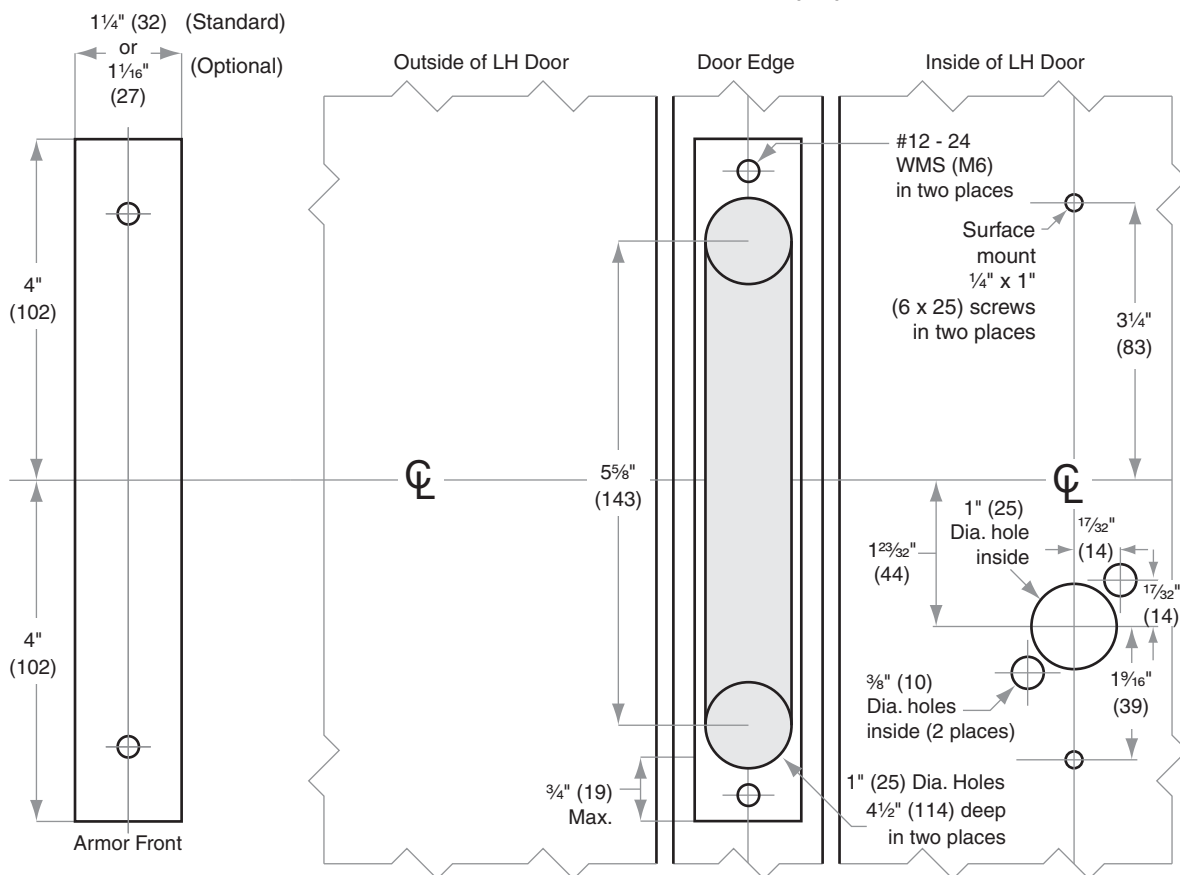

L/LV/LM/LMV-Series

Model L9175

Door Type: Wood or composite, flat or beveled
Trim: Escutcheon

For Case and Strike dimensions, see Template L1

Left Hand (LH) Door Shown

Dimensions shown in parentheses ( ) are in millimeters.

© 2021 Allegion
L859 Rev. 12/21
us.allegion.com

DRAWING IS NOT TO SCALE!
Customer service: 877-671-7011

We can help you find the correct guide for your product and application!

Door preparation template

L859