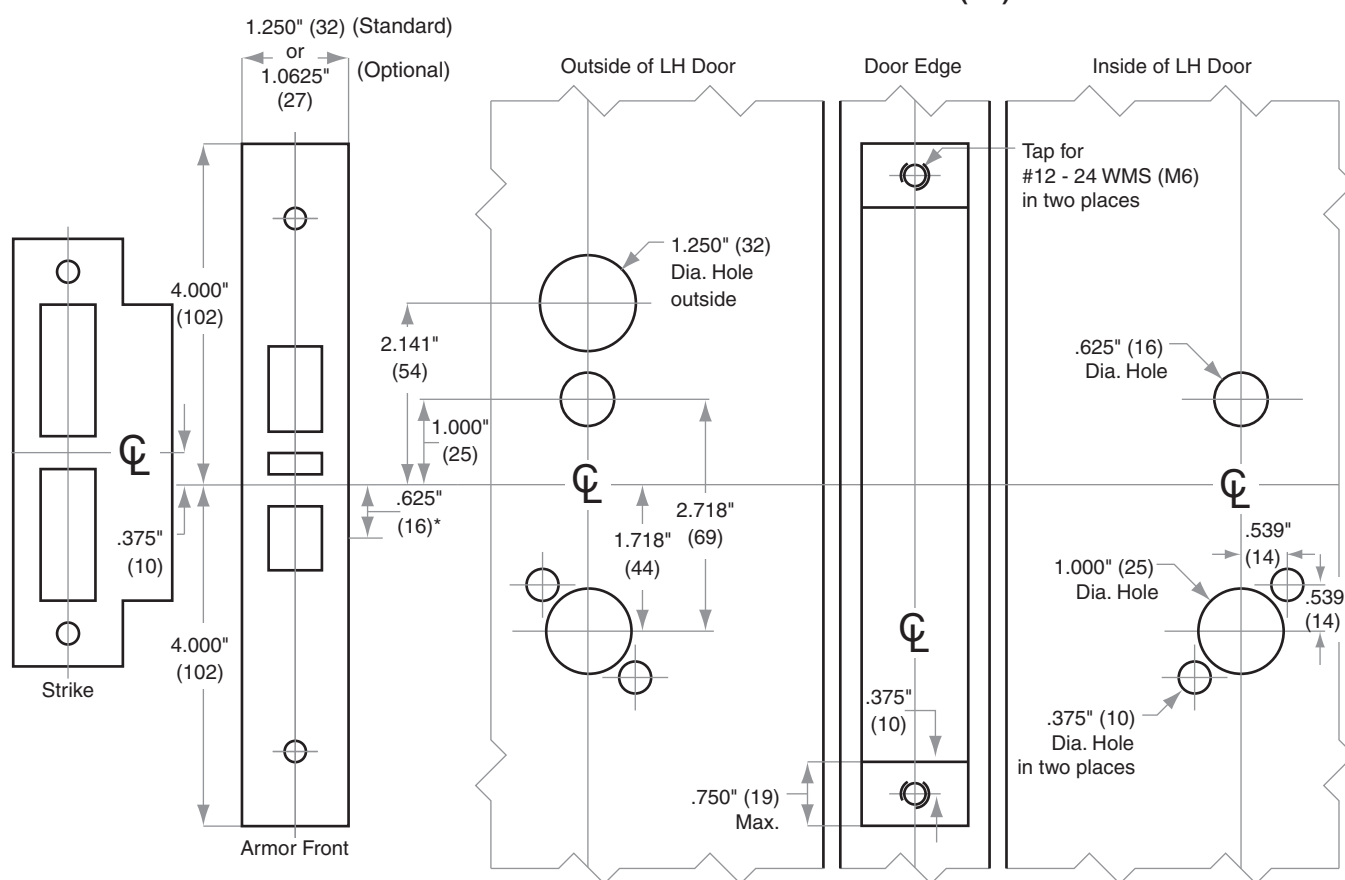

L/LV/LM/LMV-Series

Model L/LV9486, L/LV9496

Door Type: Metal, flat or beveled
Trim: Rose

For Case and Strike dimensions, see Template L1

Left Hand (LH) Door Shown

*Centerline of Armor Front to Centerline of Latch dimension

Dimensions shown in parentheses ( ) are in millimeters.

© 2021 Allegion
L821 Rev. 12/21
us.allegion.com

DRAWING IS NOT TO SCALE!
Customer service: 877-671-7011

We can help you find the correct guide for your product and application!

Door preparation template

L821