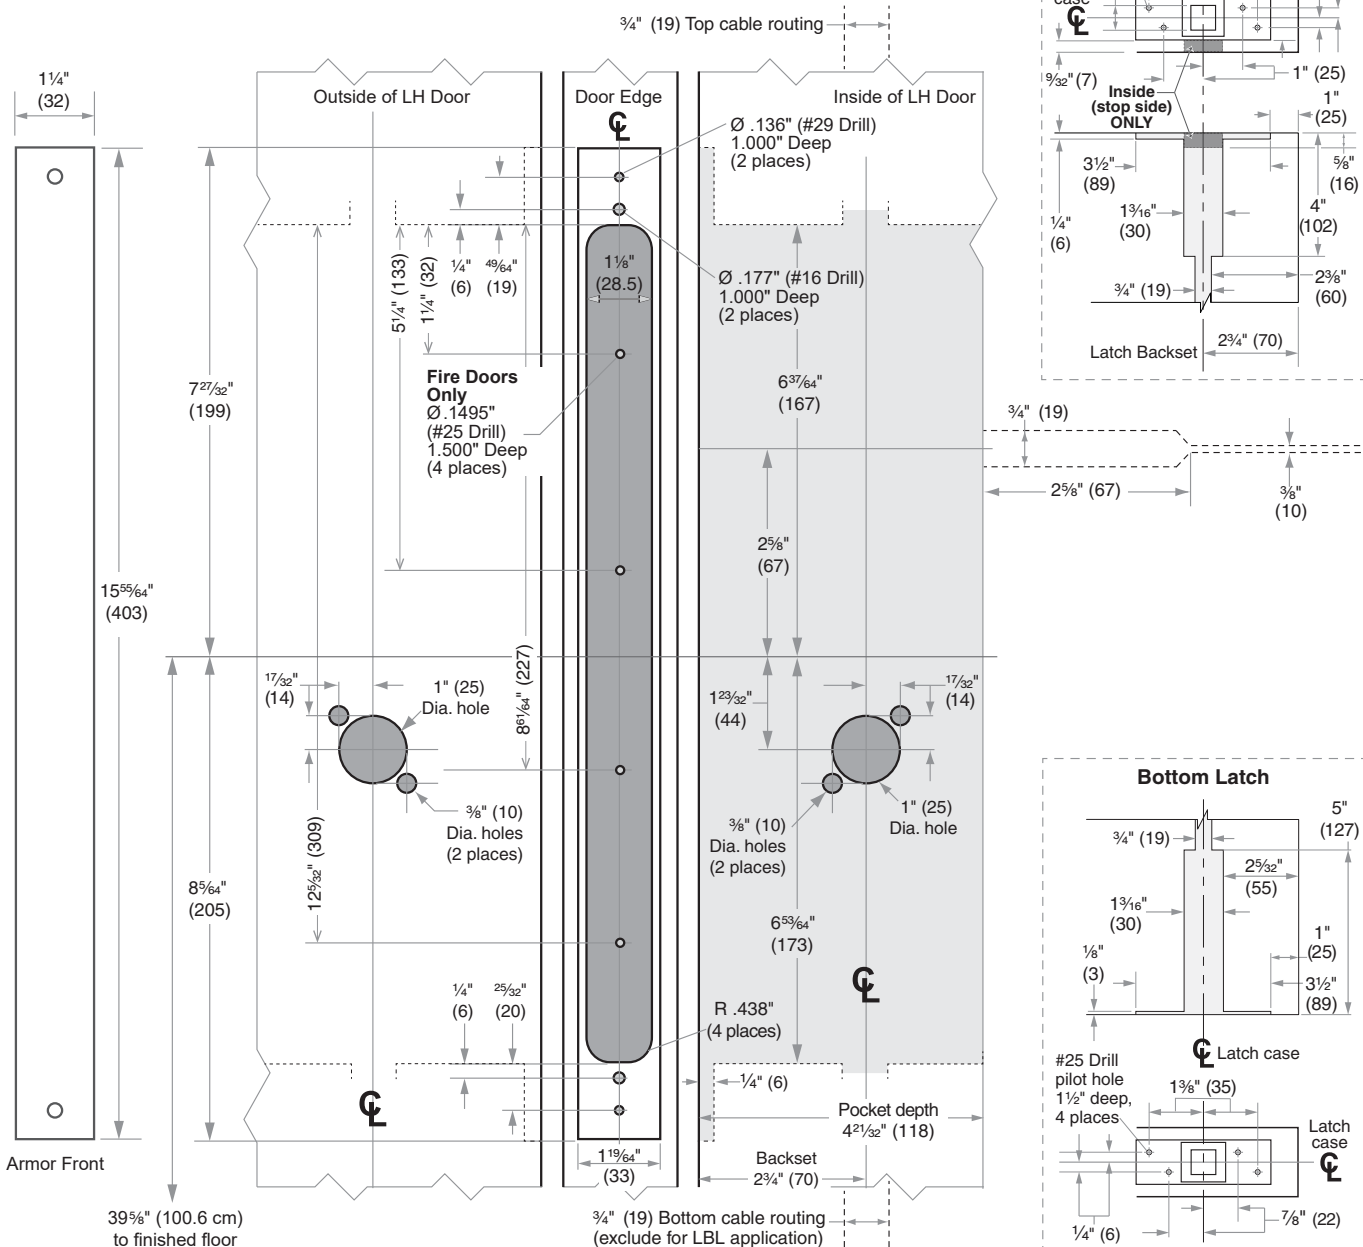

Dimensions shown in parentheses ( ) are in millimeters.

**DRAWING IS NOT TO SCALE!**  
**Customer service: 877-671-7011**

**We can help you find the correct guide for your product and application!**

Door preparation template