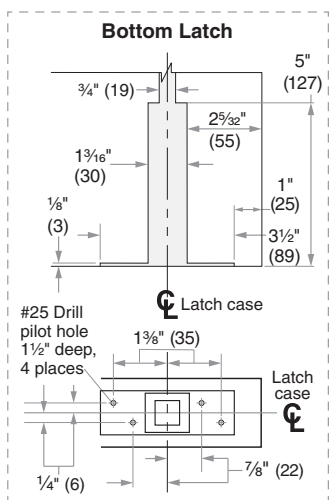

LM9200-Series

Model LM9210, LM9210F Locks

Door Type: Wood or composite, flat or beveled
Trim: Escutcheon

For case and strike dimensions, see Template L3.

NOTE: For fire-rated locks less bottom latch (LBL), refer to template #L959 for additional door preparation instructions.

Dimensions shown in parentheses ( ) are in millimeters.

DRAWING IS NOT TO SCALE!
Customer service: 877-671-7011

Door preparation template