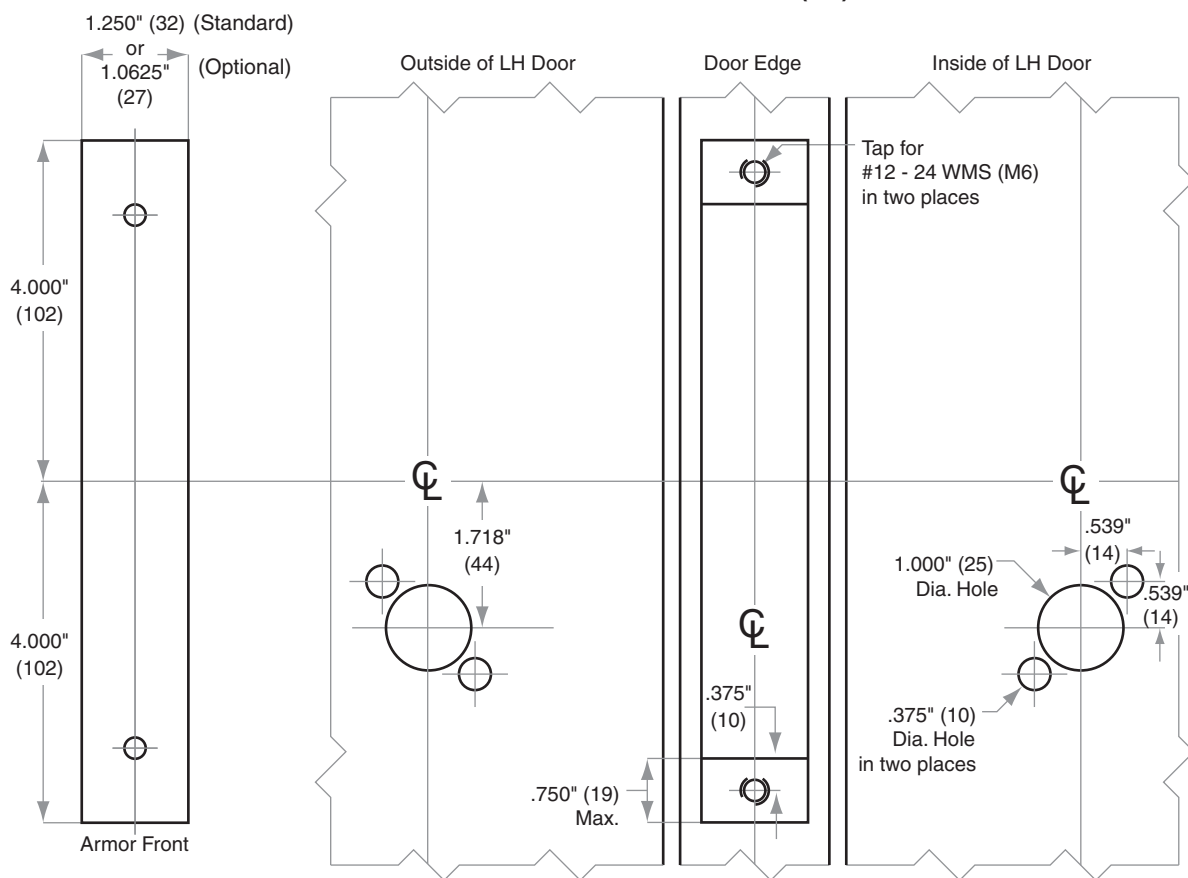

L/LV/LM/LMV-Series

Model L9176

Door Type: Metal, flat or beveled
Trim: Rose

For Case and Strike dimensions, see Template L1

Left Hand (LH) Door Shown

Dimensions shown in parentheses ( ) are in millimeters.

© 2021 Allegion
L807 Rev. 12/21
us.allegion.com

DRAWING IS NOT TO SCALE!
Customer service: 877-671-7011
We can help you find the correct guide for your product and application!

Door preparation template

L807