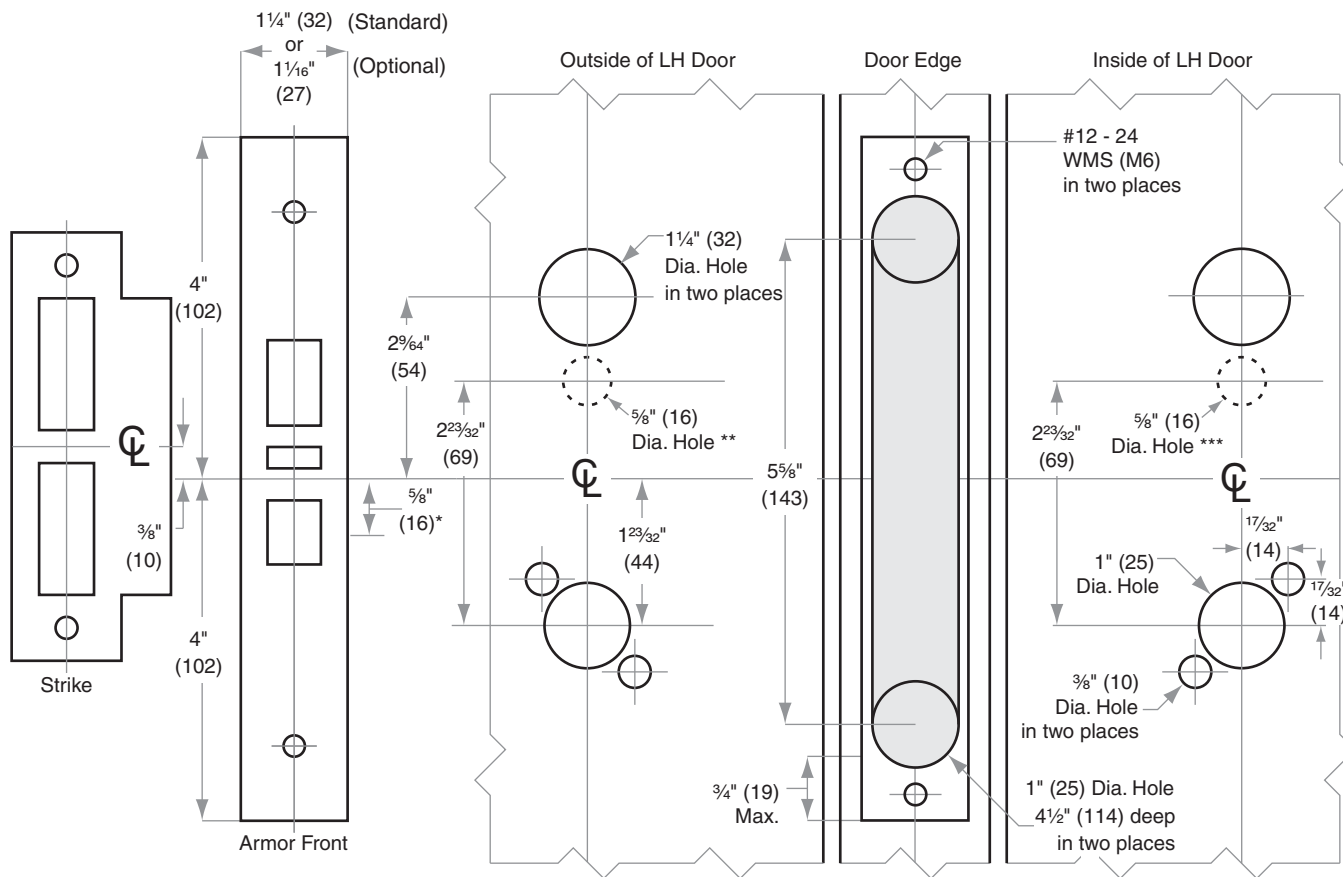

L/LV/LM/LMV-Series

Model L/LV9060, L/LV/LM/LMV9071, L/LV9077,
L/LV9082/EL/EU, L/LV9457, L/LV9458, L9466, L/LV9482

Door Type: Wood or composite, flat or beveled

Trim: Rose

This template should not be used for HSLR trim. Use template L965 for HSLR trim.

For Case and Strike dimensions, see Template L1
Refer to Template L1 for information to prepare
the door for wire routing

Left Hand (LH) Door Shown

- Centerline of Armor Front to Centerline of Latch dimension
- ** Additional preparation for L283-721, L283-722, L283-723, L283-724
- *** Additional preparation for L283-711, L283-712, L283-713, L283-714

Dimensions shown in parentheses ( ) are in millimeters.

© 2021 Allegion
L816 Rev. 12/21
us.allegion.com

DRAWING IS NOT TO SCALE!
Customer service: 877-671-7011

We can help you find the correct guide for
your product and application!

Door preparation template

L816