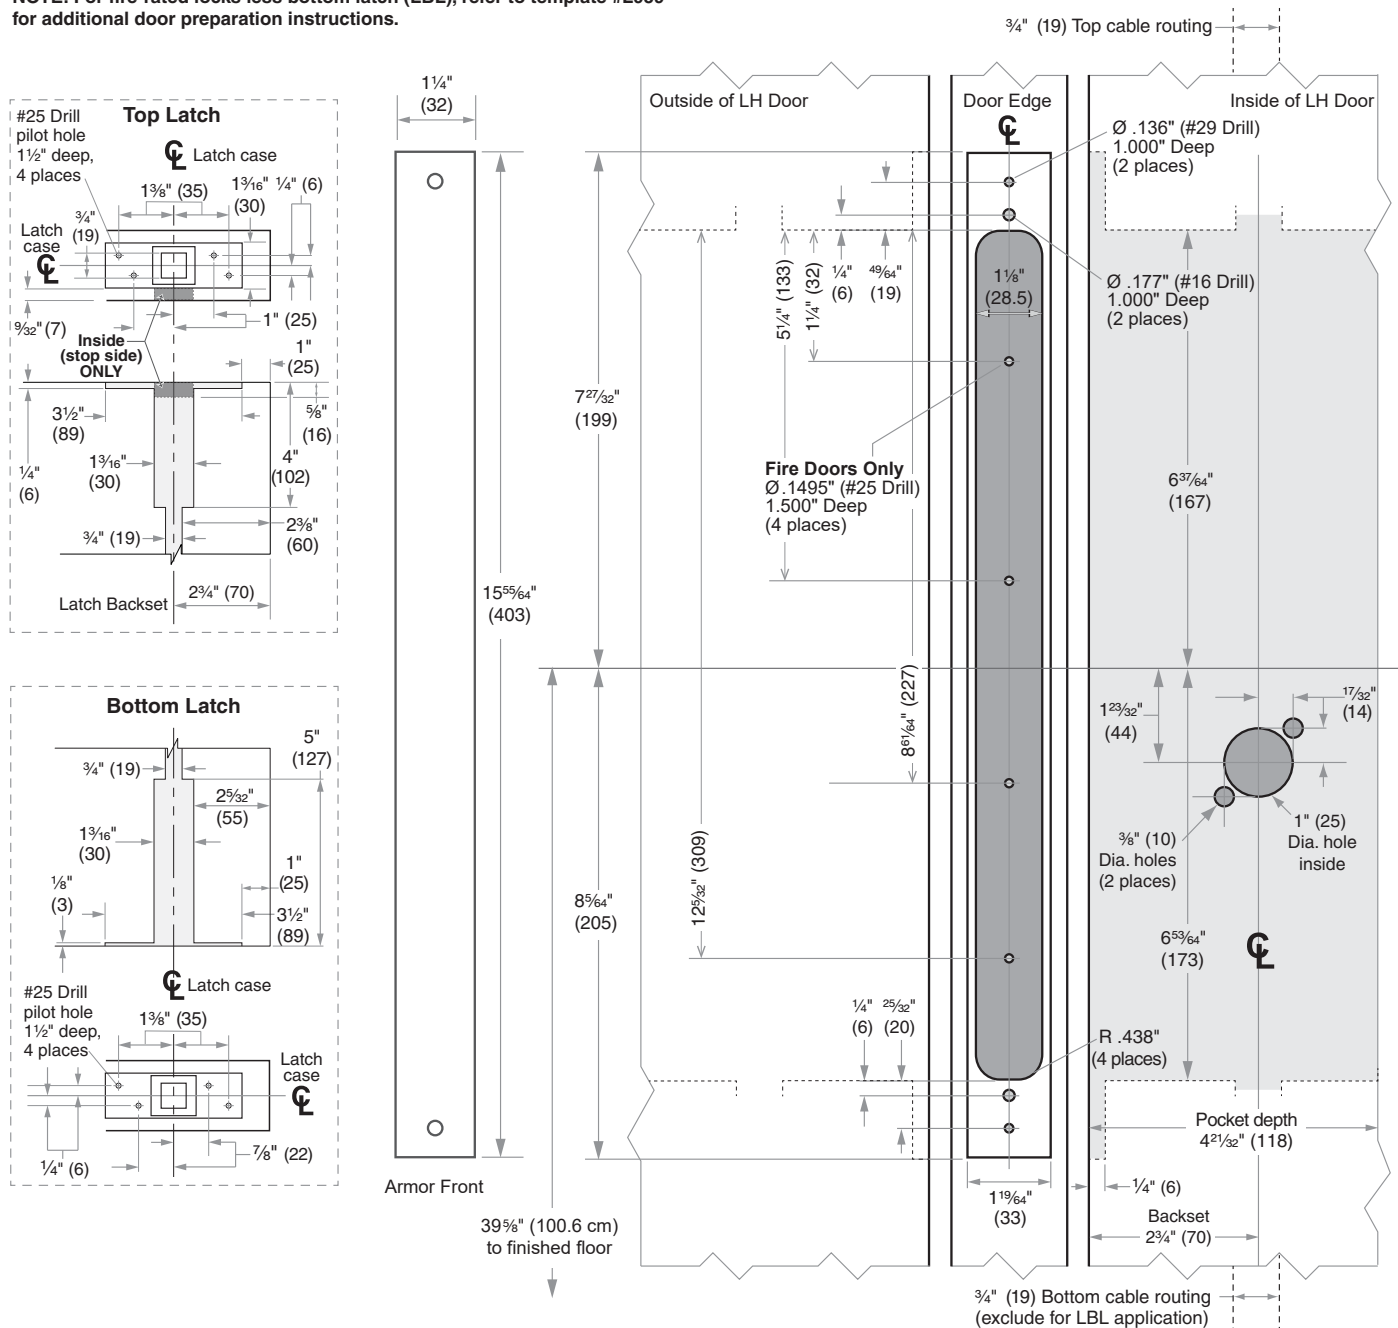

LM9200-Series

Model LM9225, LM9225F Locks

Door Type: Wood or composite, flat or beveled
Trim: Rose

For case and strike dimensions, see Template L3.

NOTE: For fire-rated locks less bottom latch (LBL), refer to template #L959 for additional door preparation instructions.

Dimensions shown in parentheses ( ) are in millimeters.

© 2021 Allegion
L930 Rev. 12/21
us.allegion.com

DRAWING IS NOT TO SCALE!
Customer service: 877-671-7011
We can help you find the correct guide for your product and application!

Door preparation template
L930