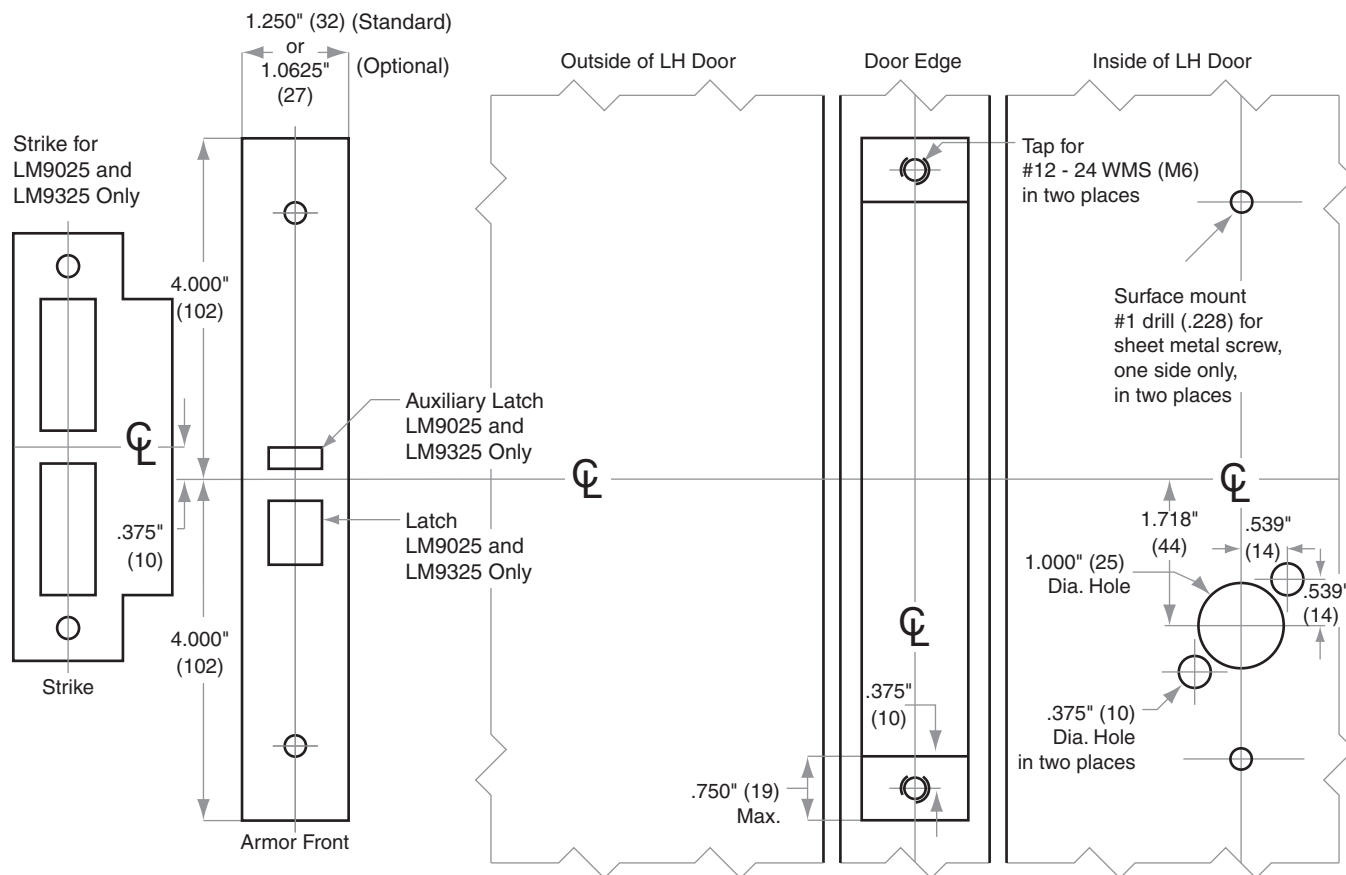

### Left Hand (LH) Door Shown

Dimensions shown in parentheses ( ) are in millimeters.

© 2021 Allegion  
L855 Rev. 12/21  
us.allegion.com

**DRAWING IS NOT TO SCALE!**  
**Customer service: 877-671-7011**  
**We can help you find the correct guide for your product and application!**