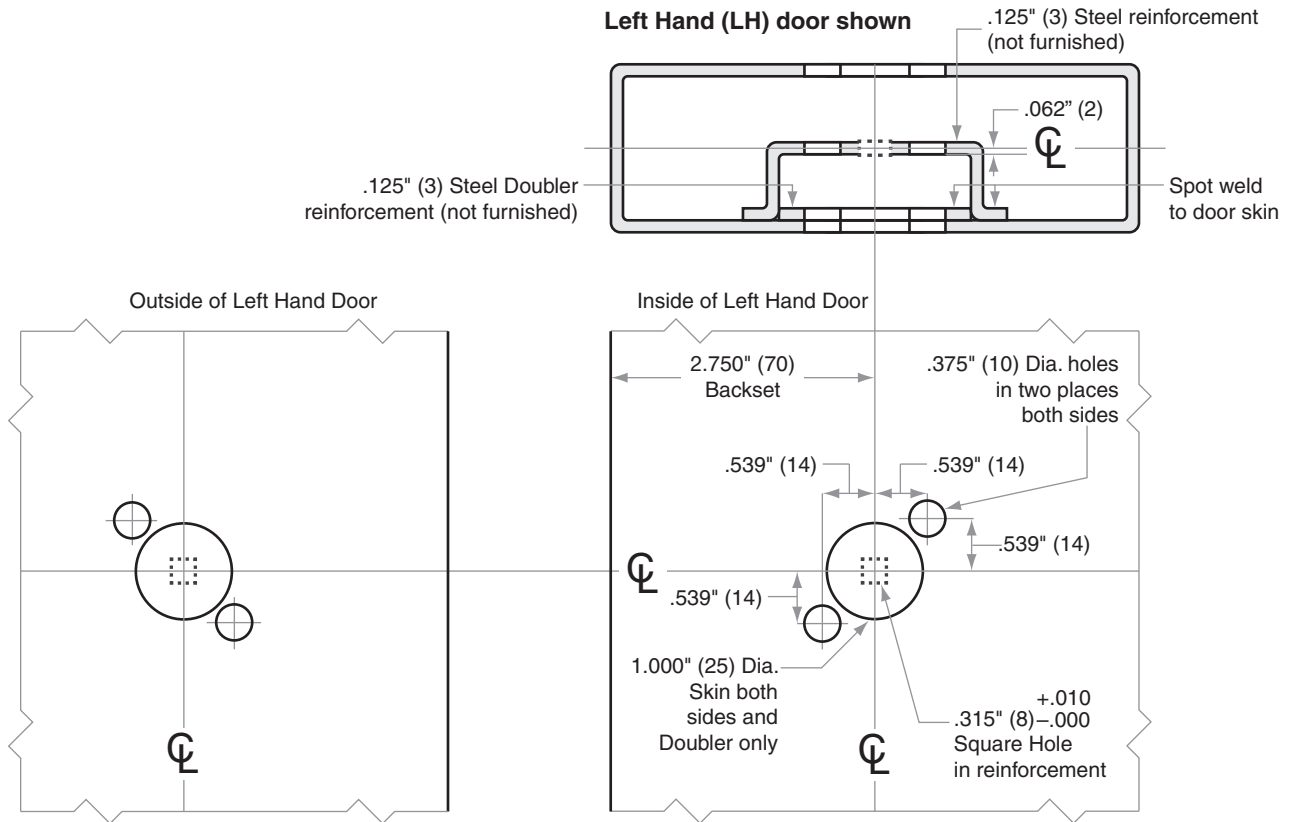

L/LV/LM/LMV-Series

Model L0172

Door Type: Metal, flat or beveled
Trim: Rose

IMPORTANT! Suitable reinforcement required for metal door installation

Dimensions shown in parentheses ( ) are in millimeters.

© 2021 Allegion
L744 Rev. 12/21
us.allegion.com

DRAWING IS NOT TO SCALE!
Customer service: 877-671-7011
We can help you find the correct guide for your product and application!

Door preparation template

L744