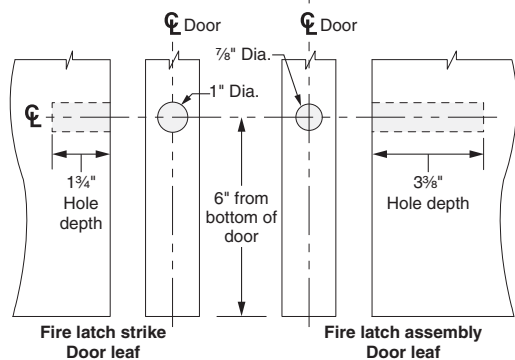

NOTE:
For additional information on fire door less bottom latch installation, please refer to instruction sheet #911009.

Dimensions shown in parentheses ( ) are in millimeters.

DRAWING IS NOT TO SCALE!
Customer service: 877-671-7011

Door preparation template