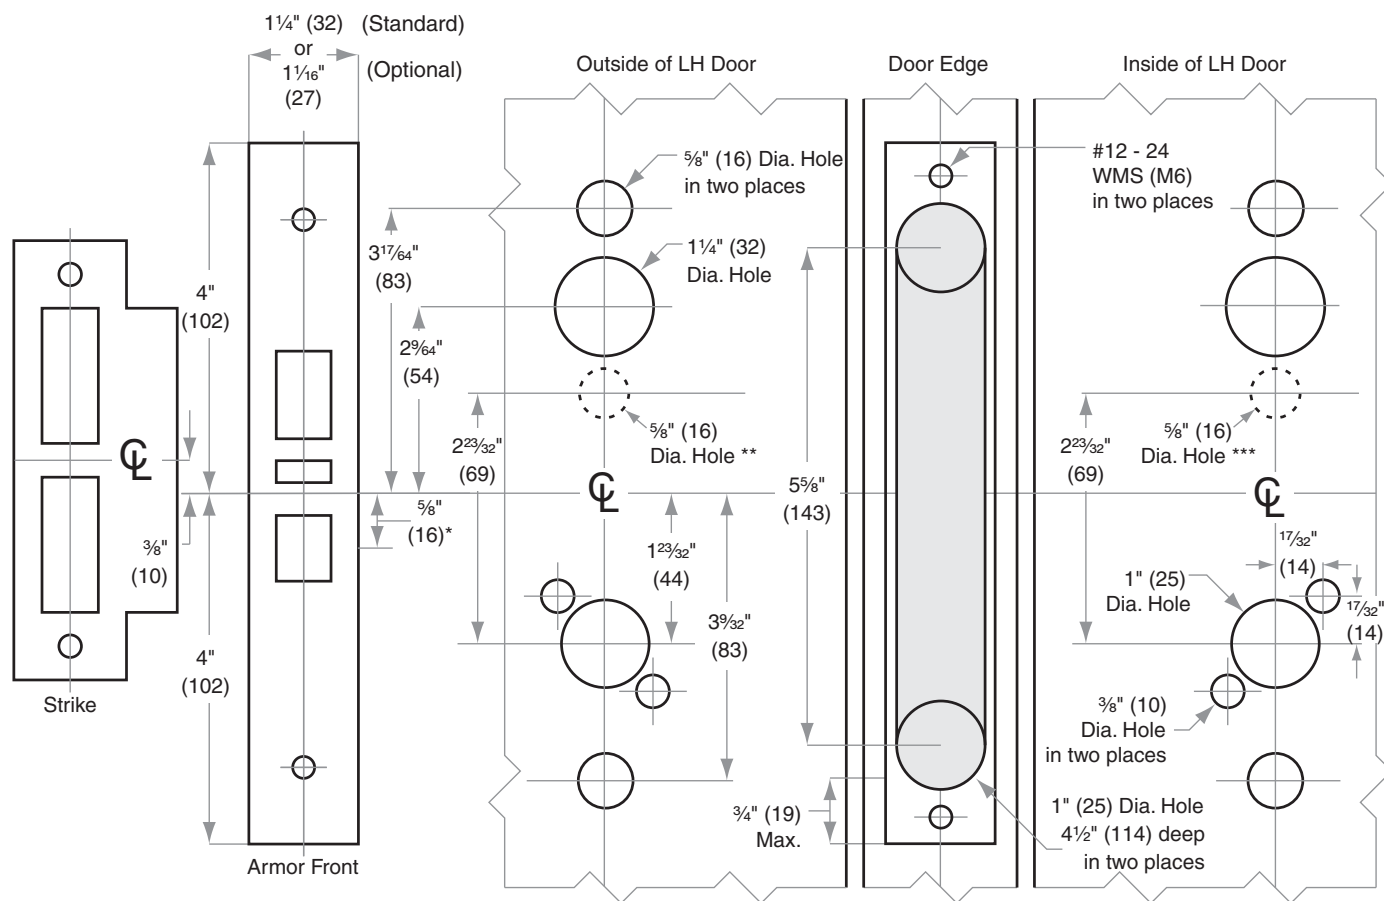

L/LV/LM/LMV-Series

Model L/LV9060, L/LV9071, L/LV9077, L/LV9082/EL/EU,
L/LV9457, L/LV9458, L9466, L/LV9482

Door Type: Wood or composite, flat or beveled

Trim: Escutcheon

This template should not be used for HSLR trim. Use template L965 for HSLR trim.

**For Case and Strike dimensions, see Template L1
Refer to Template L1 for information to prepare
the door for wire routing**

Left Hand (LH) Door Shown

- Centerline of Armor Front to Centerline of Latch dimension
- ** Additional preparation for L283-721, L283-722, L283-723, L283-724
- *** Additional preparation for L283-711, L283-712, L283-713, L283-714

Dimensions shown in parentheses ( ) are in millimeters.

© 2021 Allegion
L828 Rev. 12/21
us.allegion.com

DRAWING IS NOT TO SCALE!
Customer service: 877-671-7011

**We can help you find the correct guide for
your product and application!**

Door preparation template

L828