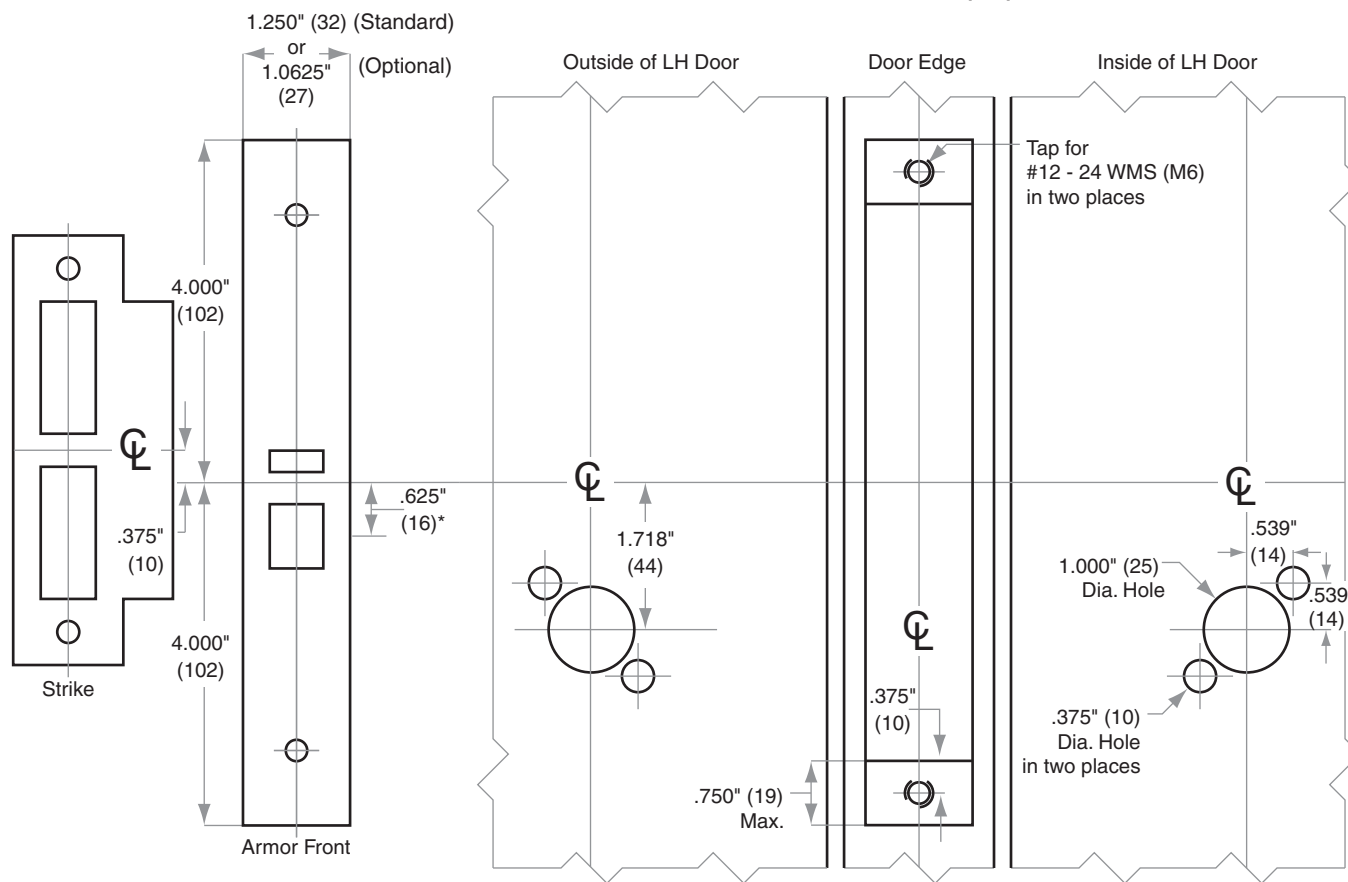

L/LV/LM/LMV-Series

Models L9090, L9091 Electrified Locks

Door Type: Metal, flat or beveled
Trim: Rose

**For Case and Strike dimensions, see Template L1
Refer to Template L1 (revised October 2014 or
later) for information to prepare the door for
wire routing**

Left Hand (LH) Door Shown

*Centerline of Armor Front to Centerline of Latch dimension

Dimensions shown in parentheses ( ) are in millimeters.

© 2021 Allegion
L916 Rev. 12/21
us.allegion.com

DRAWING IS NOT TO SCALE!
Customer service: 877-671-7011
**We can help you find the correct guide for
your product and application!**

Door preparation template

L916