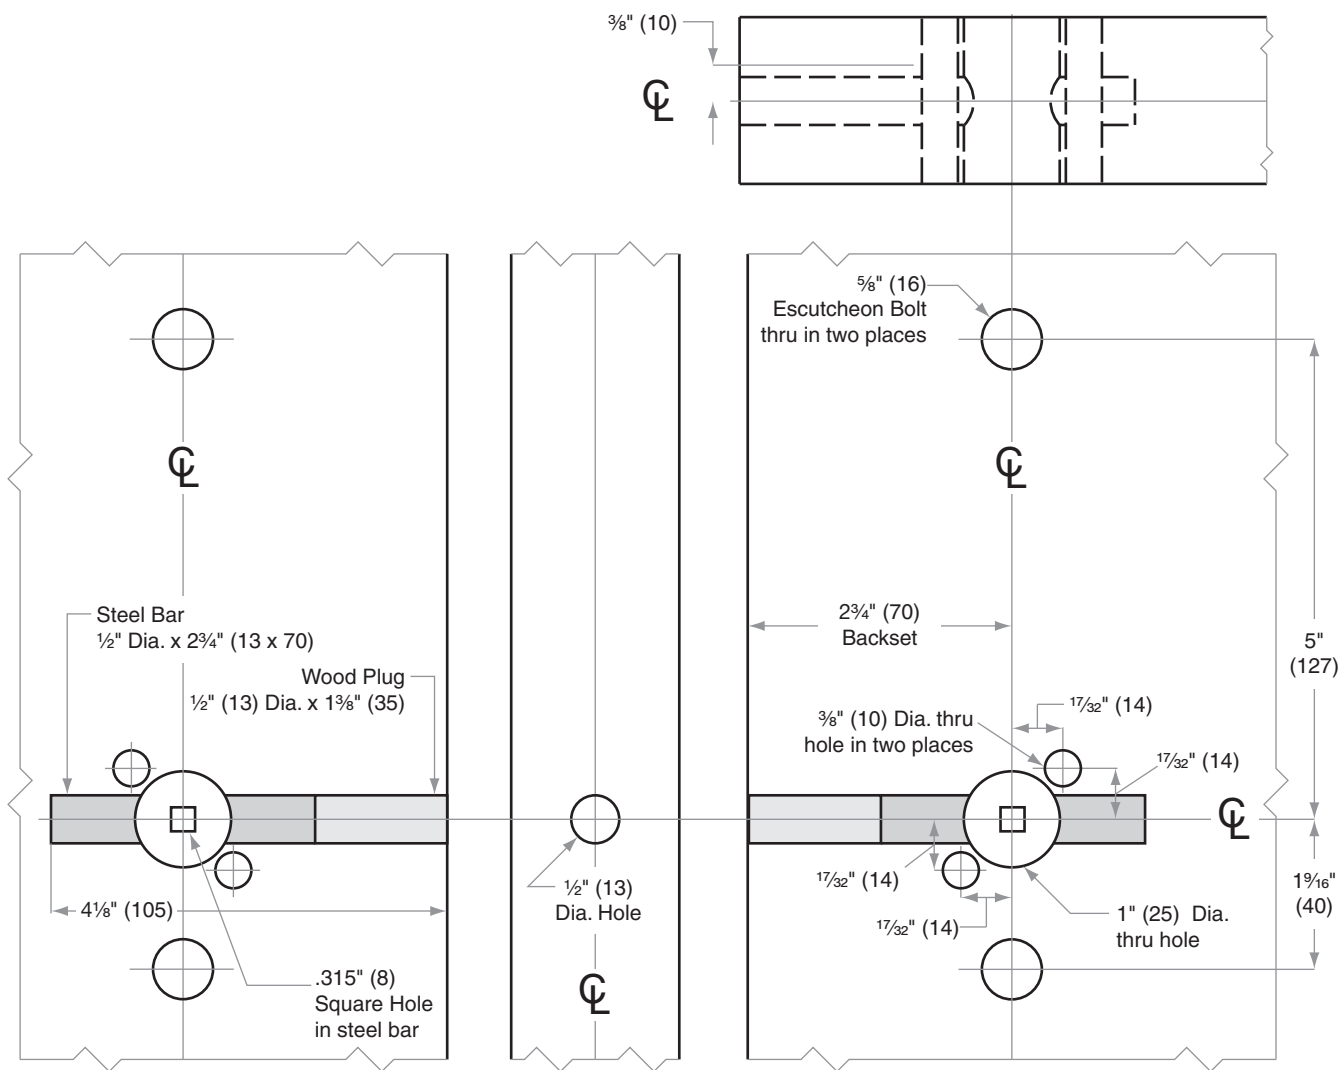

L/LV/LM/LMV-Series

Model L0172

Door Type: Wood or composite, flat
Trim: Escutcheon

Left Hand (LH) door shown

Dimensions shown in parentheses ( ) are in millimeters.

© 2021 Allegion
L745 Rev. 12/21
us.allegion.com

DRAWING IS NOT TO SCALE!
Customer service: 877-671-7011

We can help you find the correct guide for your product and application!

Door preparation template

L745