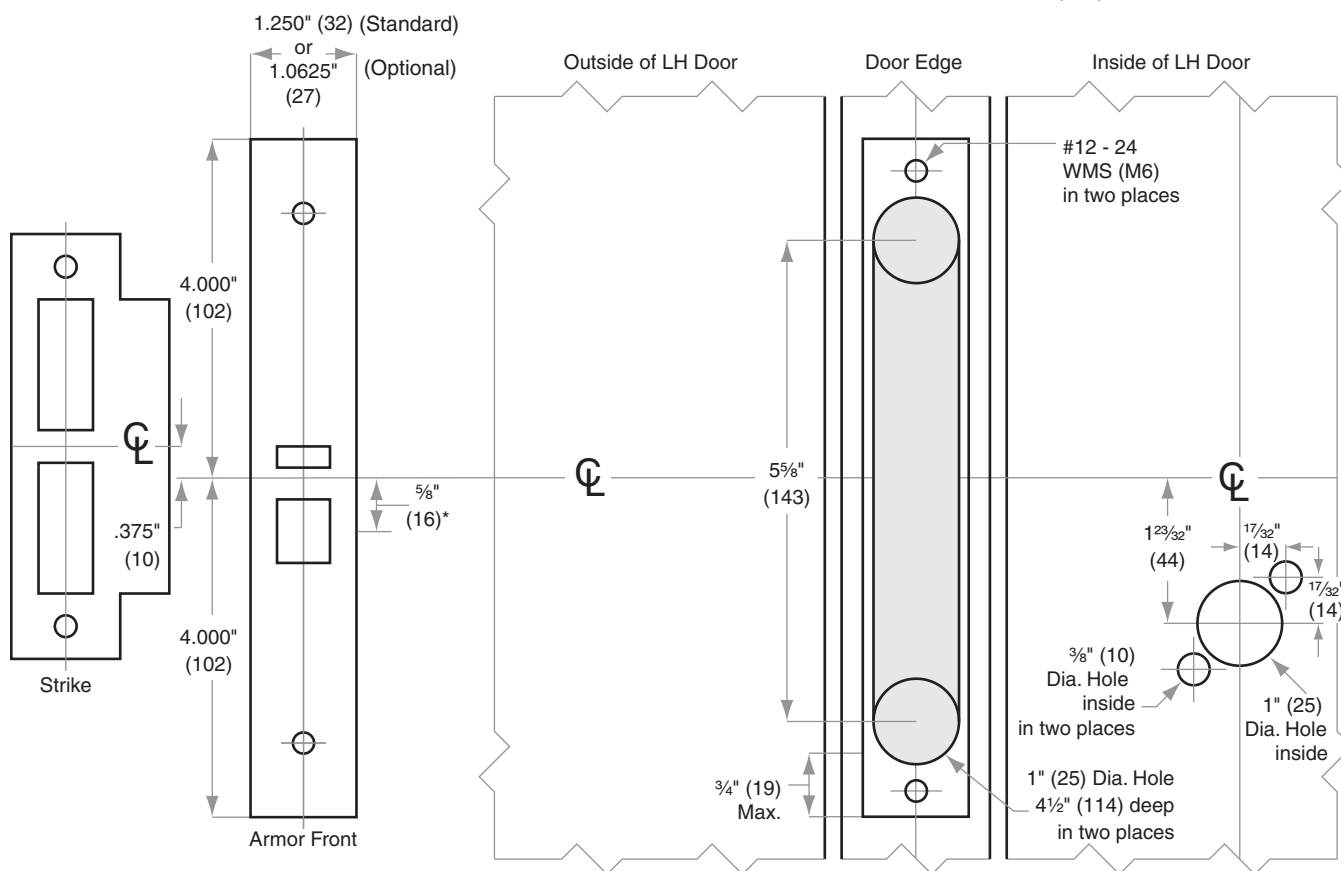

L/LV/LM/LMV-Series

Model L9025

Door Type: Wood or composite, flat
Trim: Rose

For Case dimensions see Template L1

Left Hand (LH) Door Shown

* Centerline of Armor Front to Centerline of Latch dimension

Dimensions shown in parentheses ( ) are in millimeters.

© 2021 Allegion
L808 Rev. 12/21
us.allegion.com

DRAWING IS NOT TO SCALE!
Customer service: 877-671-7011

We can help you find the correct guide for your product and application!

Door preparation template

L808