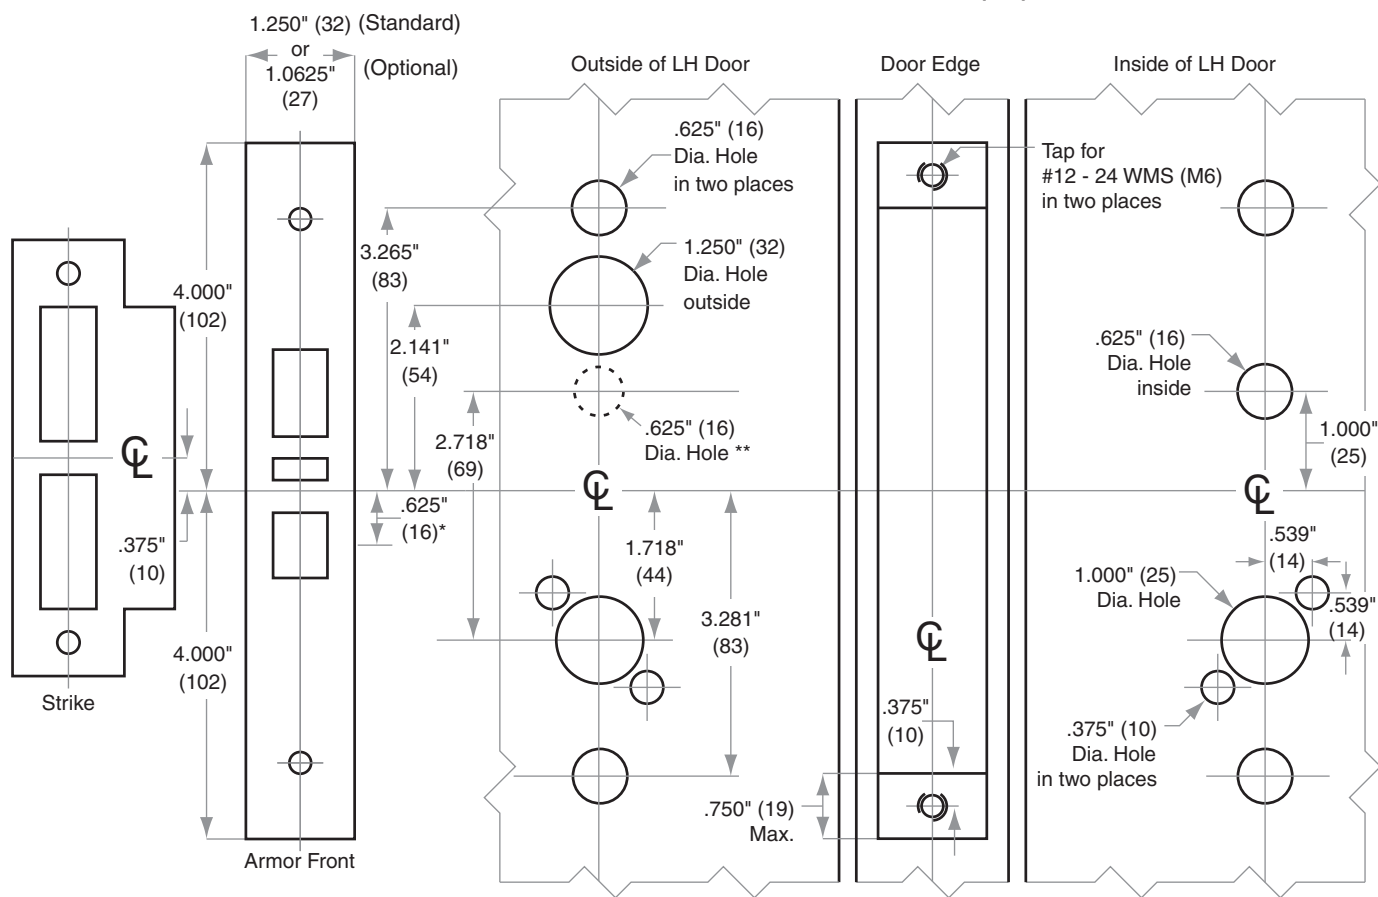

L/LV/LM/LMV-Series

Model L/LV/LM/LMV9050, L/LV/LM/LMV9056, L/LV9453, L/LV9456, L9473, L/LV9480, L/LV9485, LM/LMV9350, LM/LMV9356

Door Type: Metal, flat or beveled

Trim: Escutcheon

This template should not be used for HSLR trim. Use template L966 for HSLR trim.

For Case and Strike dimensions, see Template L1

Left Hand (LH) Door Shown

- Centerline of Armor Front to Centerline of Latch dimension
- ** Additional preparation for L283-721, L283-722, L283-723, L283-724

Dimensions shown in parentheses ( ) are in millimeters.

© 2021 Allegion
L827 Rev. 12/21
us.allegion.com

DRAWING IS NOT TO SCALE!
Customer service: 877-671-7011

We can help you find the correct guide for your product and application!

Door preparation template

L827