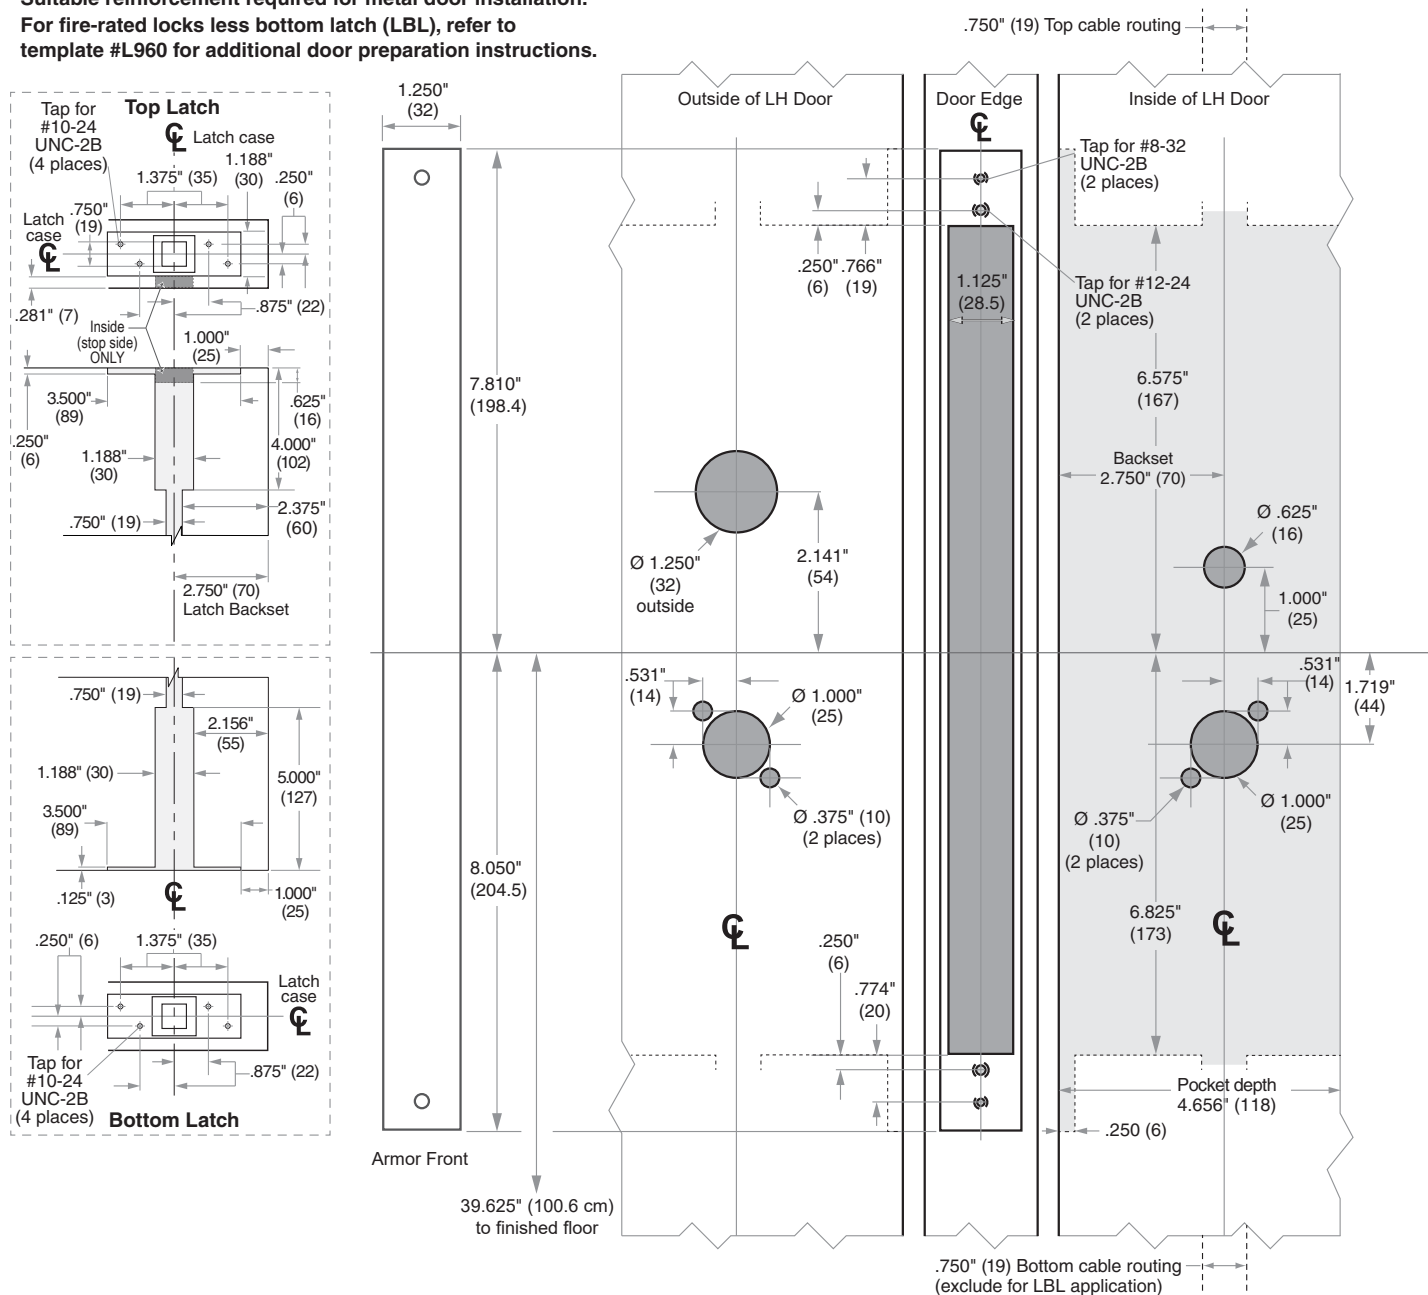

Dimensions shown in parentheses ( ) are in millimeters.

© 2021 Allegion  
 L948 Rev. 12/21  
 us.allegion.com

**DRAWING IS NOT TO SCALE!**  
**Customer service: 877-671-7011**

**We can help you find the correct guide for  
 your product and application!**