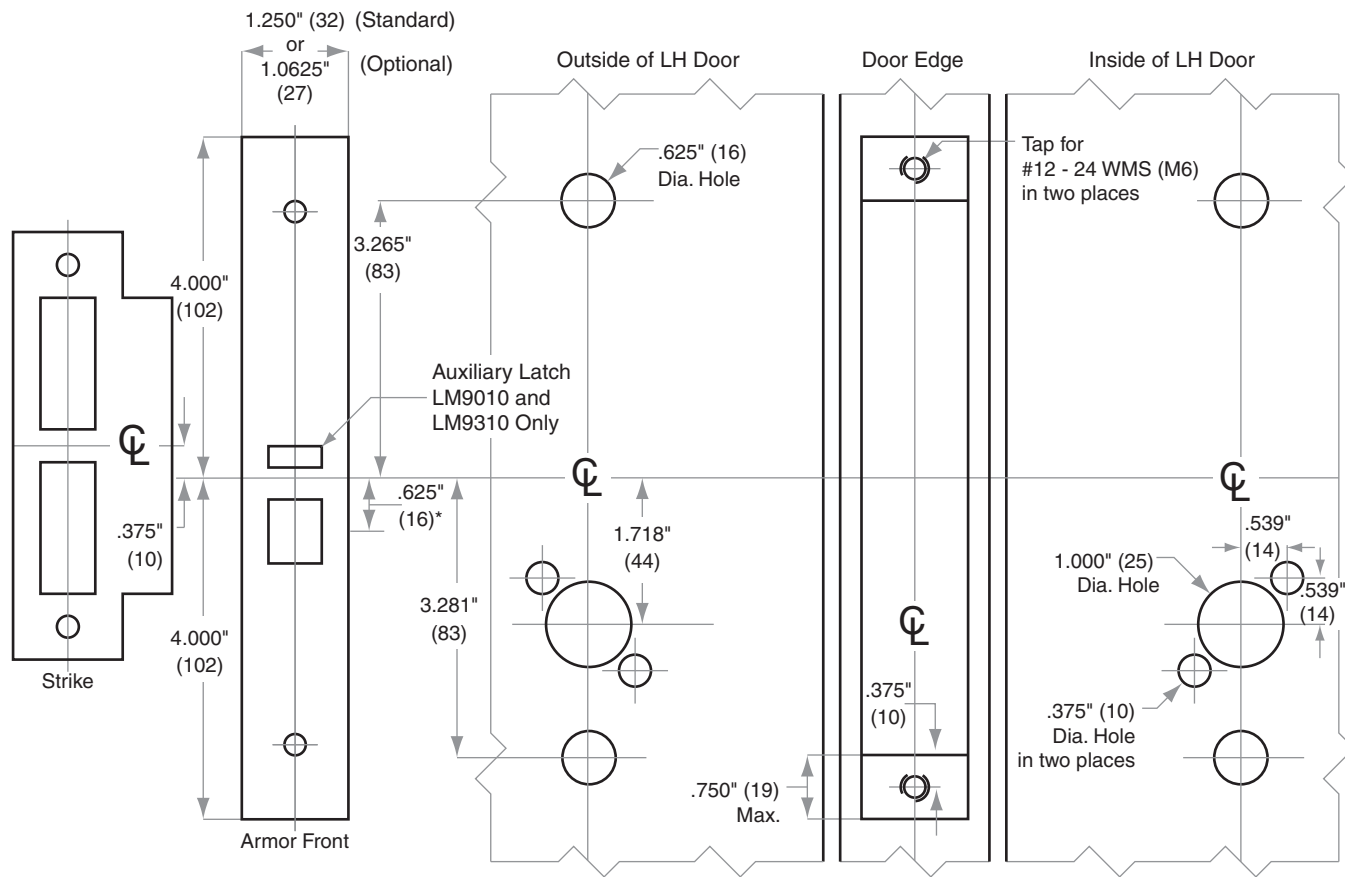

### Left Hand (LH) Door Shown

\*Centerline of Armor Front to Centerline of Latch dimension

Dimensions shown in parentheses ( ) are in millimeters.

© 2021 Allegion  
 L899 Rev. 12/21  
 us.allegion.com

**DRAWING IS NOT TO SCALE!**  
**Customer service: 877-671-7011**