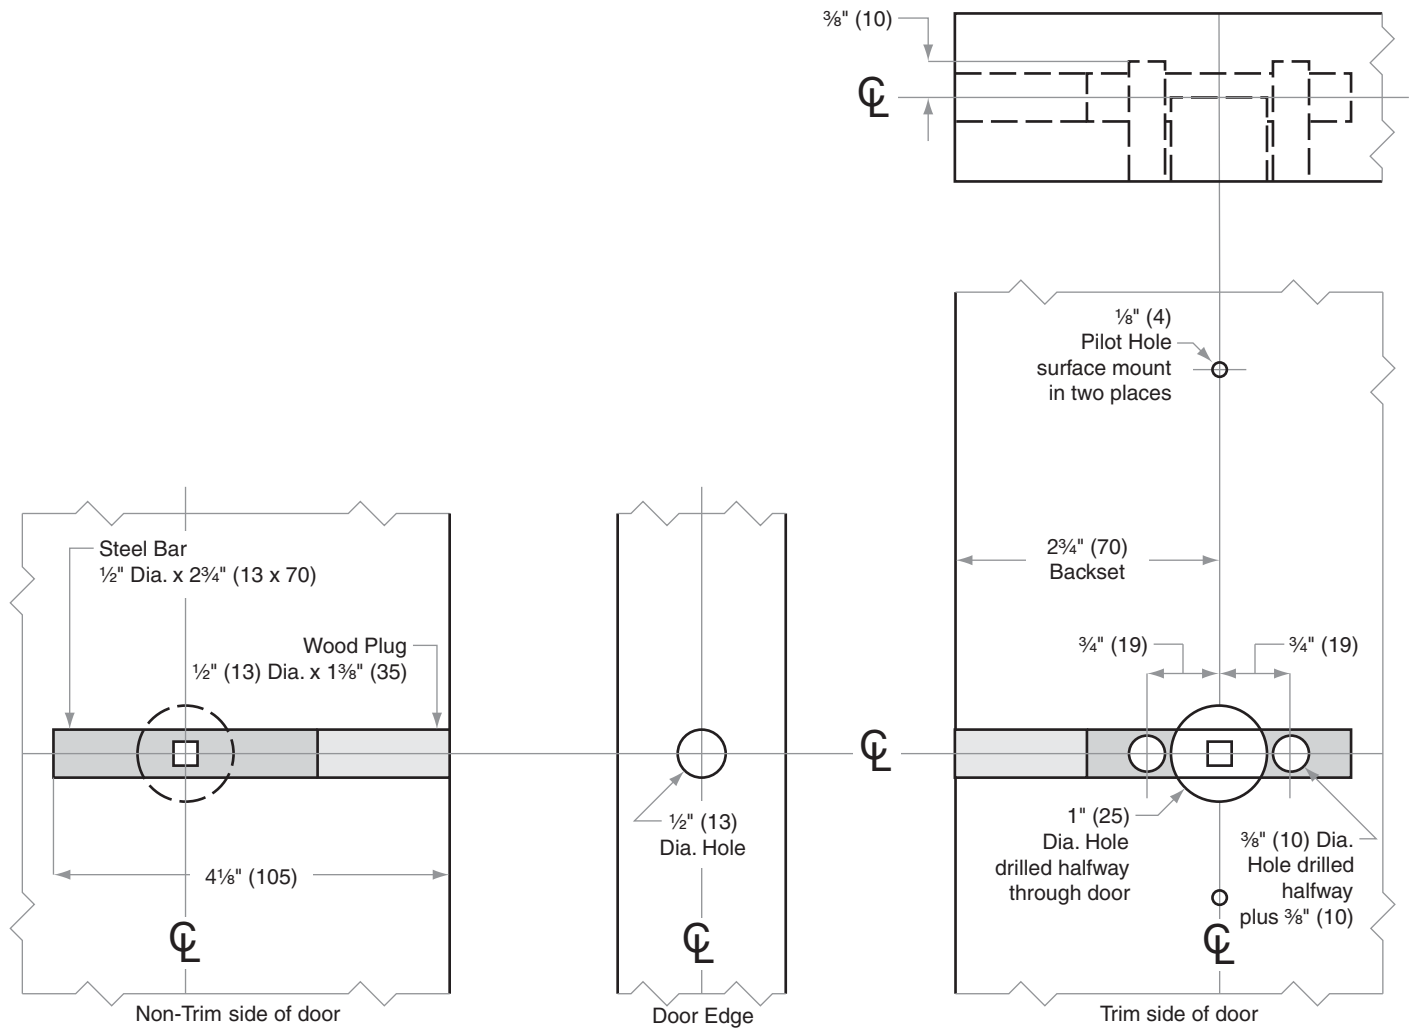

L/LV/LM/LMV-Series

Model L0170

Door Type: Wood or composite, flat
Trim: N Escutcheon
Notes: Not to be used with L Escutcheon

Trim is mounted on one side only

Dimensions shown in parentheses ( ) are in millimeters.

© 2021 Allegion
L741 Rev. 12/21
us.allegion.com

DRAWING IS NOT TO SCALE!
Customer service: 877-671-7011
We can help you find the correct guide for your product and application!

Door preparation template
L741