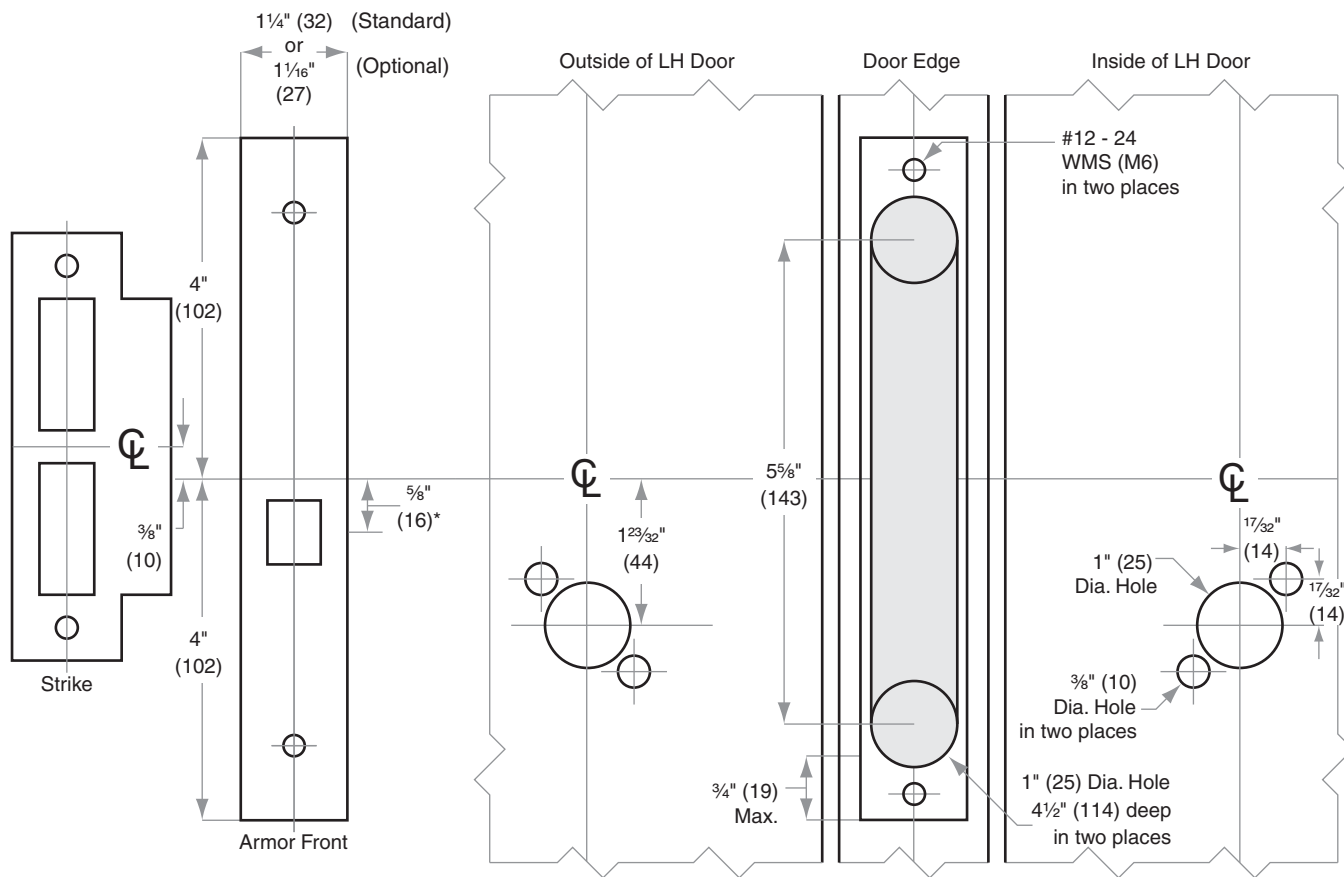

L/LV/LM/LMV-Series

Model L9010, L9110

Door Type: Wood or composite, flat or beveled
Trim: Rose

This template should not be used for HSLR trim. Use template L965 for HSLR trim.

For Case and Strike dimensions, see Template L1

Left Hand (LH) Door Shown

*Centerline of Armor Front to Centerline of Latch dimension

Dimensions shown in parentheses ( ) are in millimeters.

© 2021 Allegion
L892 Rev. 12/21
us.allegion.com

DRAWING IS NOT TO SCALE!
Customer service: 877-671-7011
We can help you find the correct guide for your product and application!

Door preparation template

L892