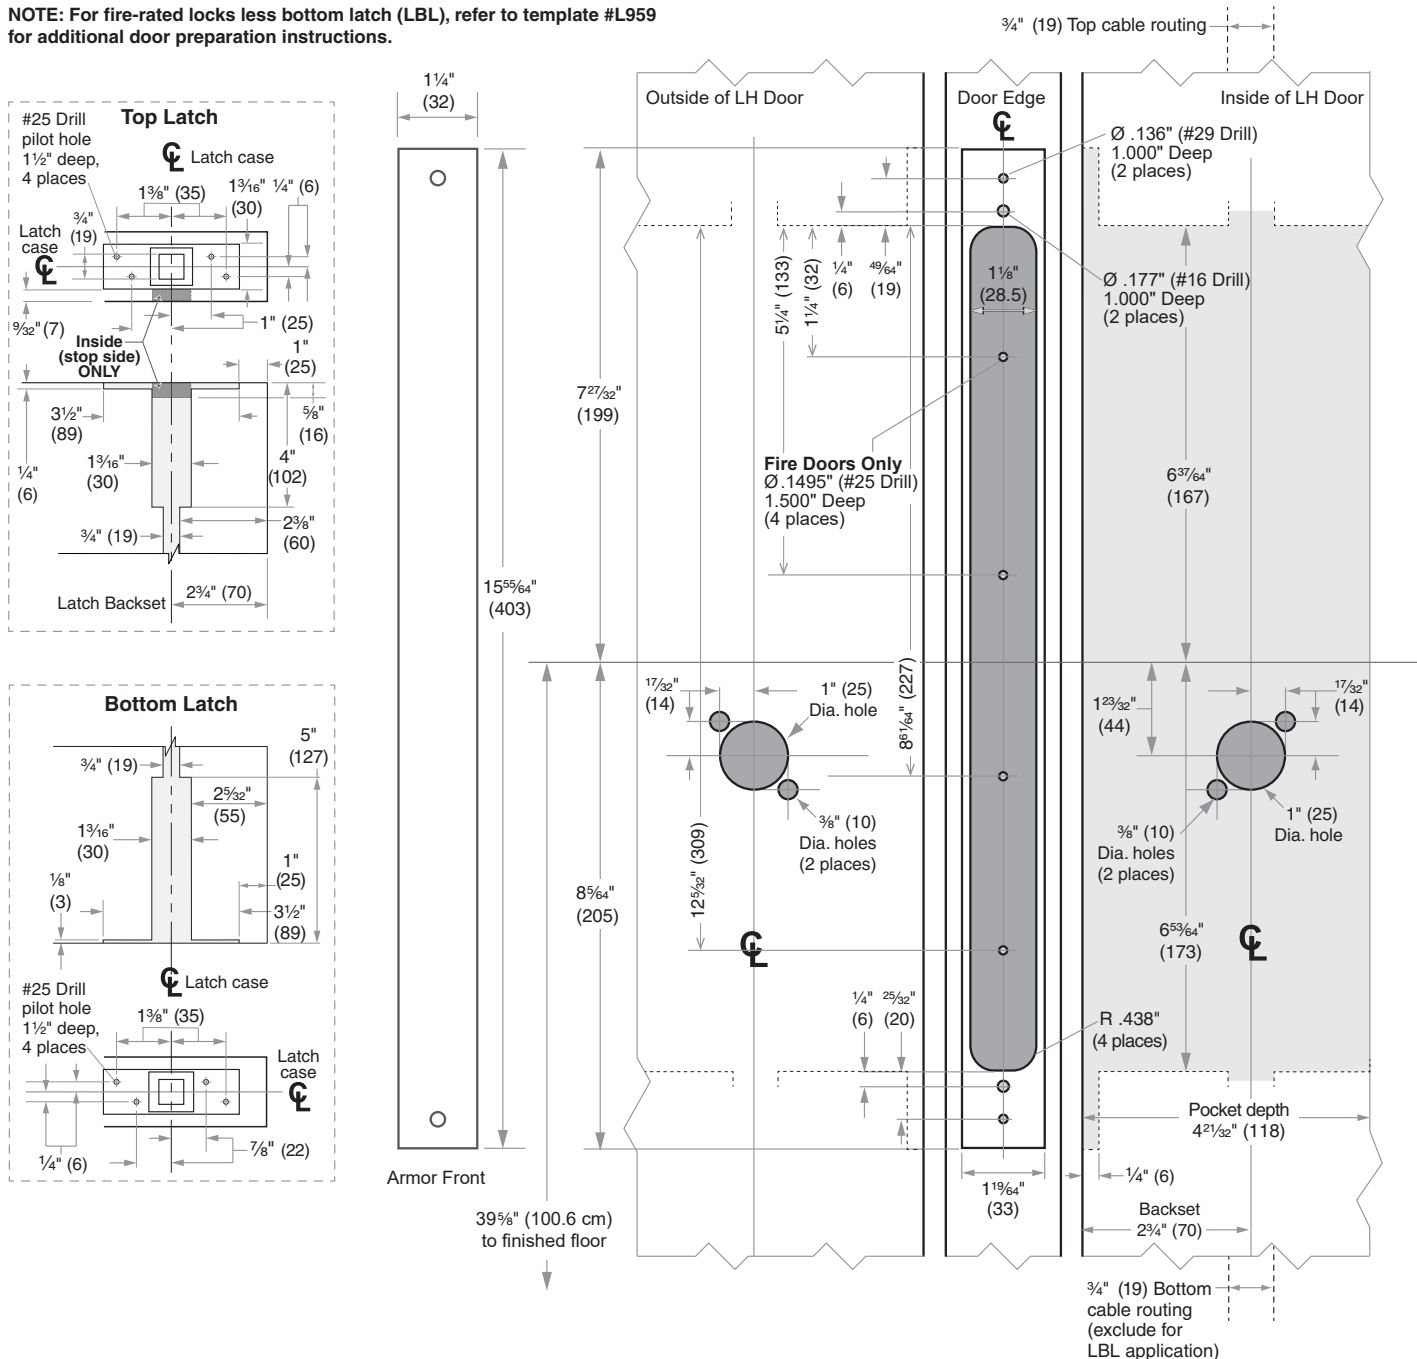

LM9200-Series

Model LM9210, LM9210F Locks

Door Type: Wood or composite, flat or beveled
Trim: Rose

For case and strike dimensions, see Template L3.

NOTE: For fire-rated locks less bottom latch (LBL), refer to template #L959 for additional door preparation instructions.

Dimensions shown in parentheses ( ) are in millimeters.

© 2021 Allegion
L928 Rev. 12/21
us.allegion.com

DRAWING IS NOT TO SCALE!
Customer service: 877-671-7011

We can help you find the correct guide for your product and application!

Door preparation template

L928