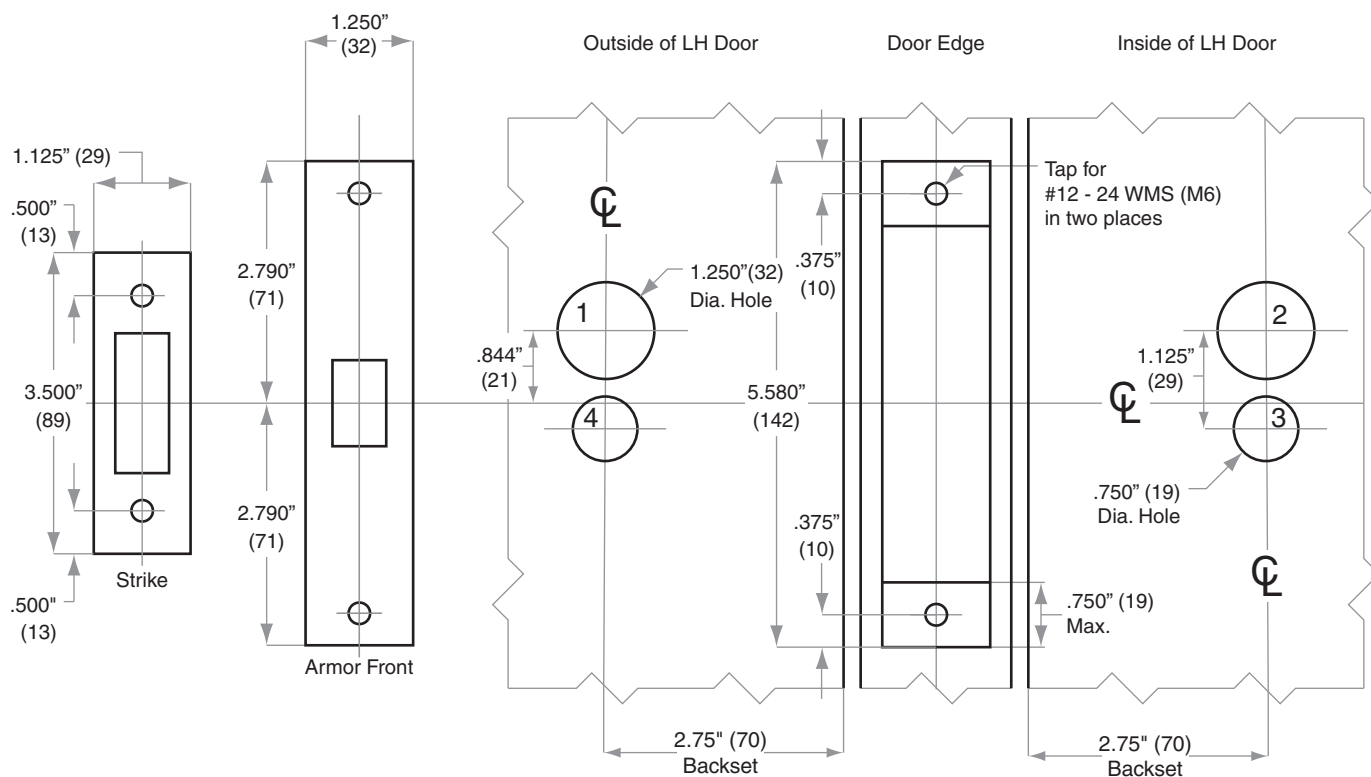

L/LV/LM/LMV-Series

Model L460, L462, L463, L464, L480, L496

Door Type: Metal, flat or beveled

Trim: Small case deadbolt

For case and strike dimensions, see Template L2.

FUNCTION	DRILL			
	1	2	3	4
L460	X		X	**
L462, L463	X	X	***	**
L464	X			**
L480			X	
L496*	X		X	X

* Drill through-hole from 3 to 4 for L496

** Additional preparation for L283-721, L283-722, L283-723, L283-724

*** Additional preparation for L283-711, L283-712, L283-713, L283-714

Left Hand (LH) Door Shown

Dimensions shown in parentheses ( ) are in millimeters.

© 2021 Allegion
L910 Rev. 12/21
us.allegion.com

DRAWING IS NOT TO SCALE!

Customer service: 877-671-7011

We can help you find the correct guide for your product and application!

Door preparation template

L910