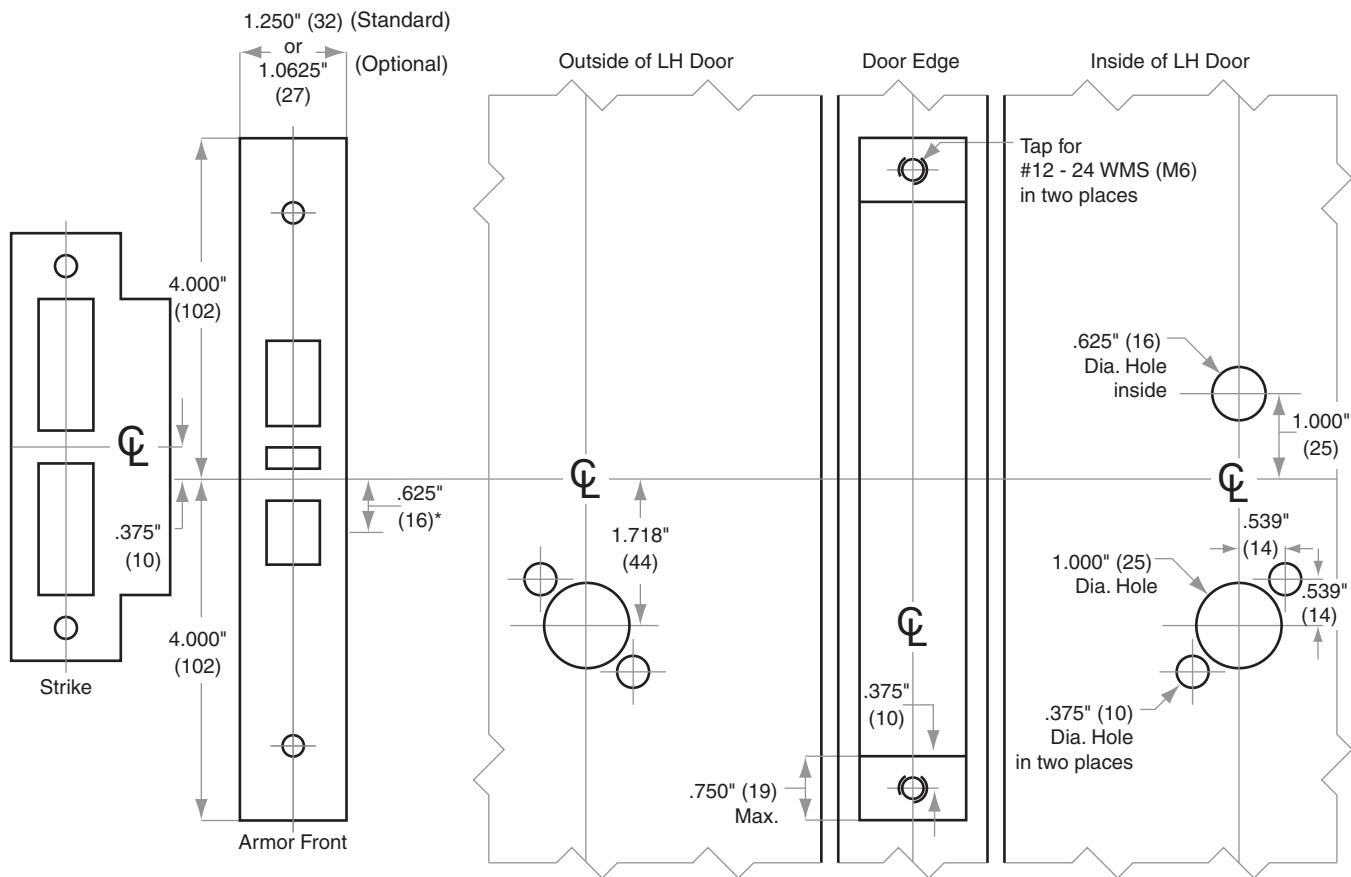

L/LV/LM/LMV-Series

Model L9412

Door Type: Metal, flat or beveled
Trim: Rose

For Case and Strike dimensions, see Template L1

Left Hand (LH) Door Shown

*Centerline of Armor Front to Centerline of Latch dimension

Dimensions shown in parentheses ( ) are in millimeters.

© 2021 Allegion
L968 Rev. 12/21
us.allegion.com

DRAWING IS NOT TO SCALE!
Customer service: 877-671-7011

We can help you find the correct guide for your product and application!

Door preparation template

L968