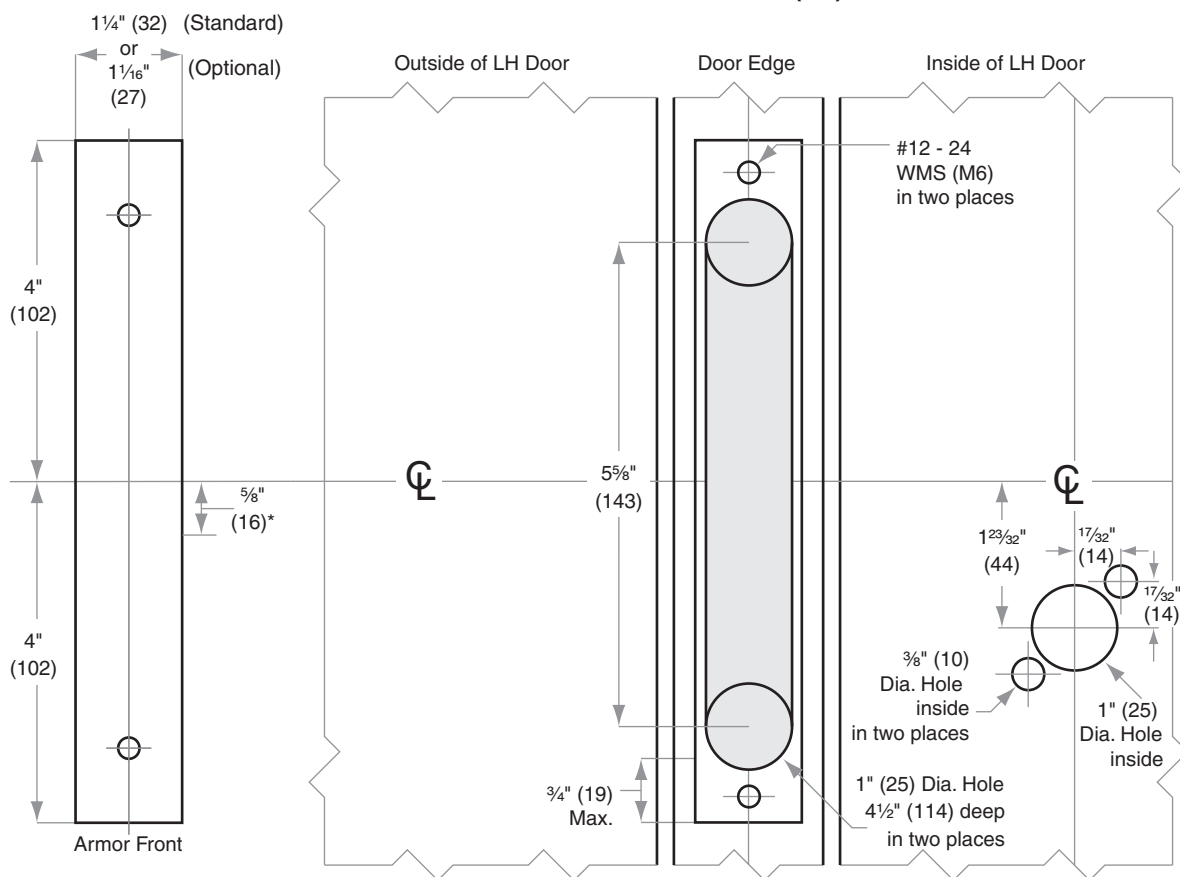

L/LV/LM/LMV-Series

Model L9175

Door Type: Wood or composite, flat or beveled
Trim: Rose

For Case dimensions see Template L1

Left Hand (LH) Door Shown

* Centerline of Armor Front to Centerline of Latch dimension

Dimensions shown in parentheses ( ) are in millimeters.

© 2021 Allegion
L851 Rev. 12/21
us.allegion.com

DRAWING IS NOT TO SCALE!
Customer service: 877-671-7011

We can help you find the correct guide for
your product and application!

Door preparation template

L851