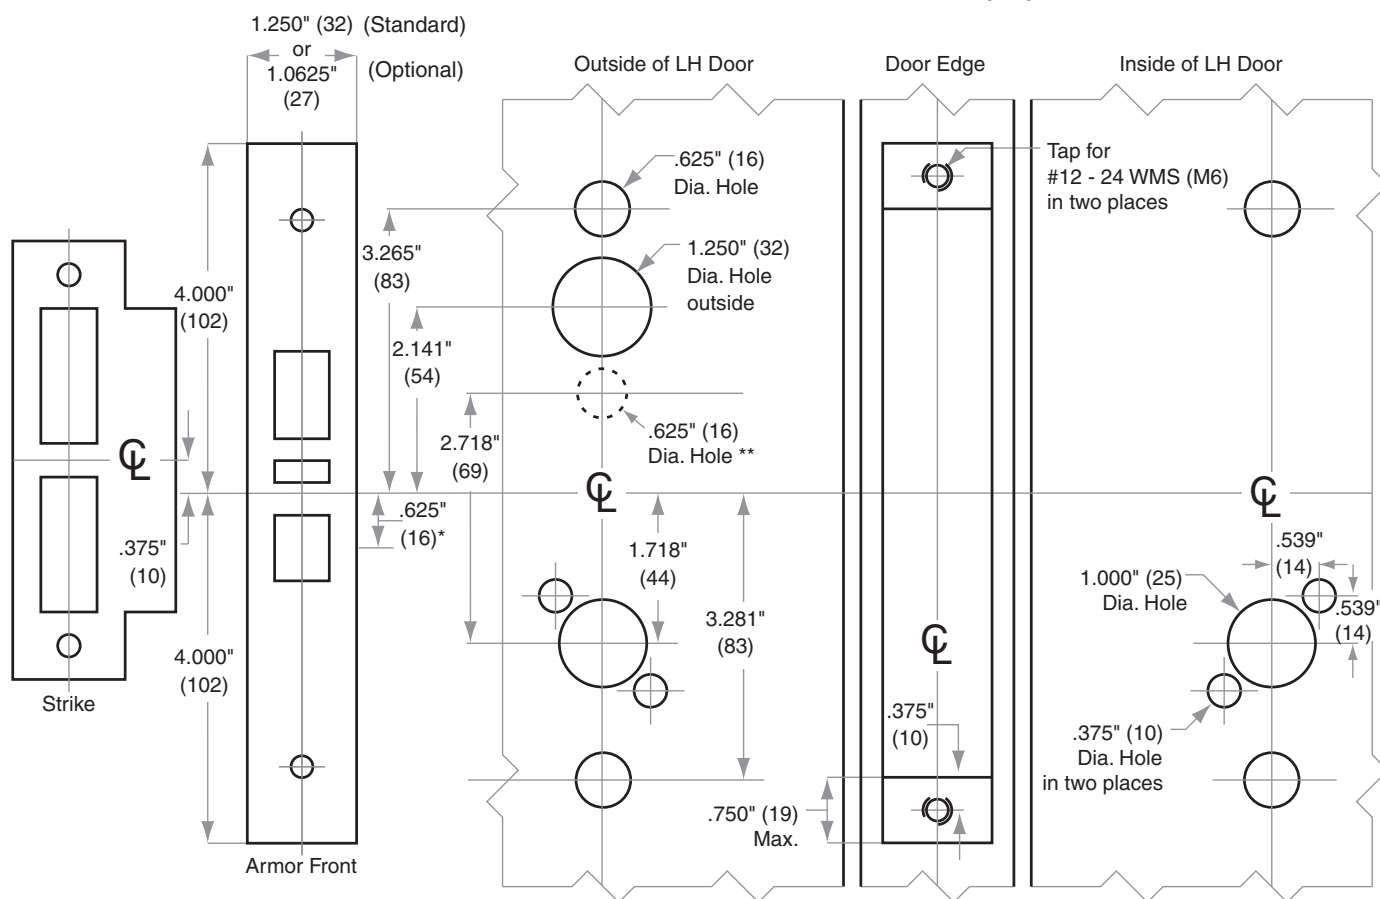

L/LV/LM/LMV-Series

Model L/LV9070, L/LV9076, L/LV9080, L/LV9080EL/EU, L9465, LM/LMV9370, LM/LMV9380

Door Type: Metal, flat or beveled

Trim: Escutcheon

This template should not be used for HSLR trim. Use template L966 for HSLR trim.

For Case and Strike dimensions, see Template L1
Refer to Template L1 for information to prepare the door for wire routing

Left Hand (LH) Door Shown

* Centerline of Armor Front to Centerline of Latch dimension
** Additional preparation for L283-721, L283-722, L283-723, L283-724

Dimensions shown in parentheses ( ) are in millimeters.

© 2021 Allegion
L908 Rev. 12/21
us.allegion.com

DRAWING IS NOT TO SCALE!
Customer service: 877-671-7011

We can help you find the correct guide for your product and application!

Door preparation template

L908