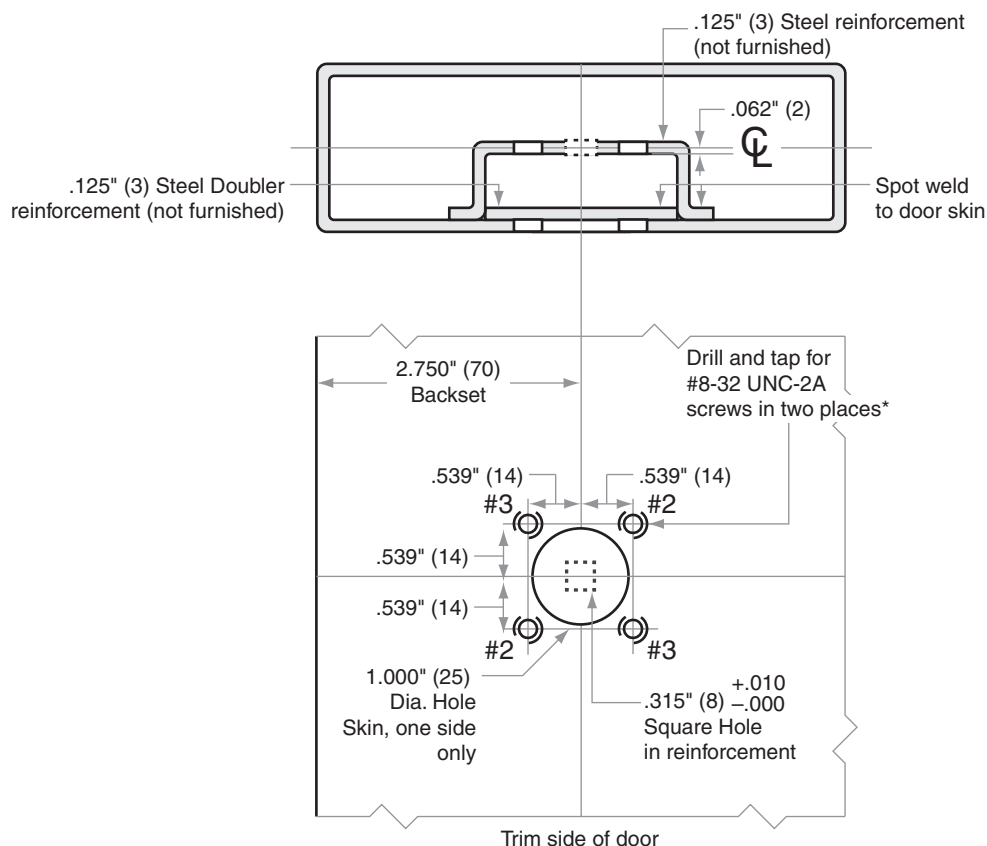

L/LV/LM/LMV-Series

Model L0170

Door Type: Metal, flat or beveled
Trim: Rose

IMPORTANT! Suitable reinforcement required for metal door installation

* Drill and tap two holes at locations #2 for outside RH/RHR or inside LH/LHR doors or Drill and tap two holes at locations #3 for outside LH/LHR or inside RH/RHR doors

Dimensions shown in parentheses ( ) are in millimeters.

© 2021 Allegion
L781 Rev. 12/21
us.allegion.com

DRAWING IS NOT TO SCALE!
Customer service: 877-671-7011
We can help you find the correct guide for your product and application!

Door preparation template

L781