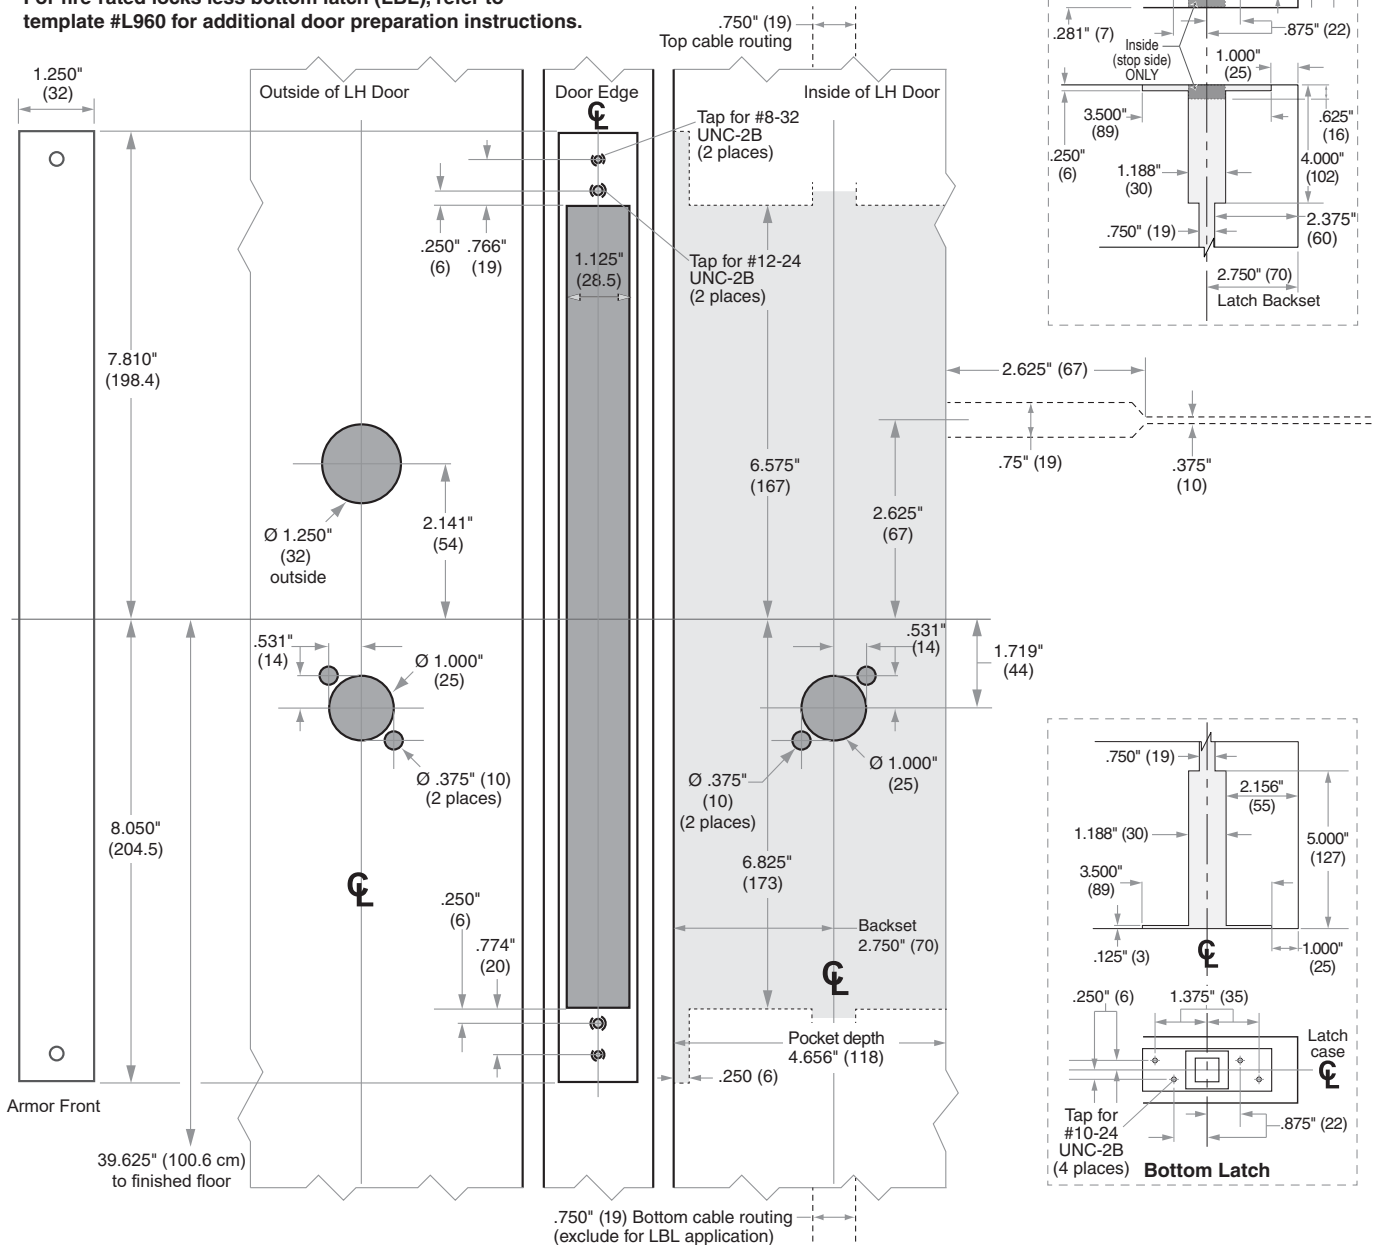

Dimensions shown in parentheses ( ) are in millimeters.

**DRAWING IS NOT TO SCALE!**  
Customer service: 877-671-7011

We can help you find the correct guide for your product and application!

Door preparation template