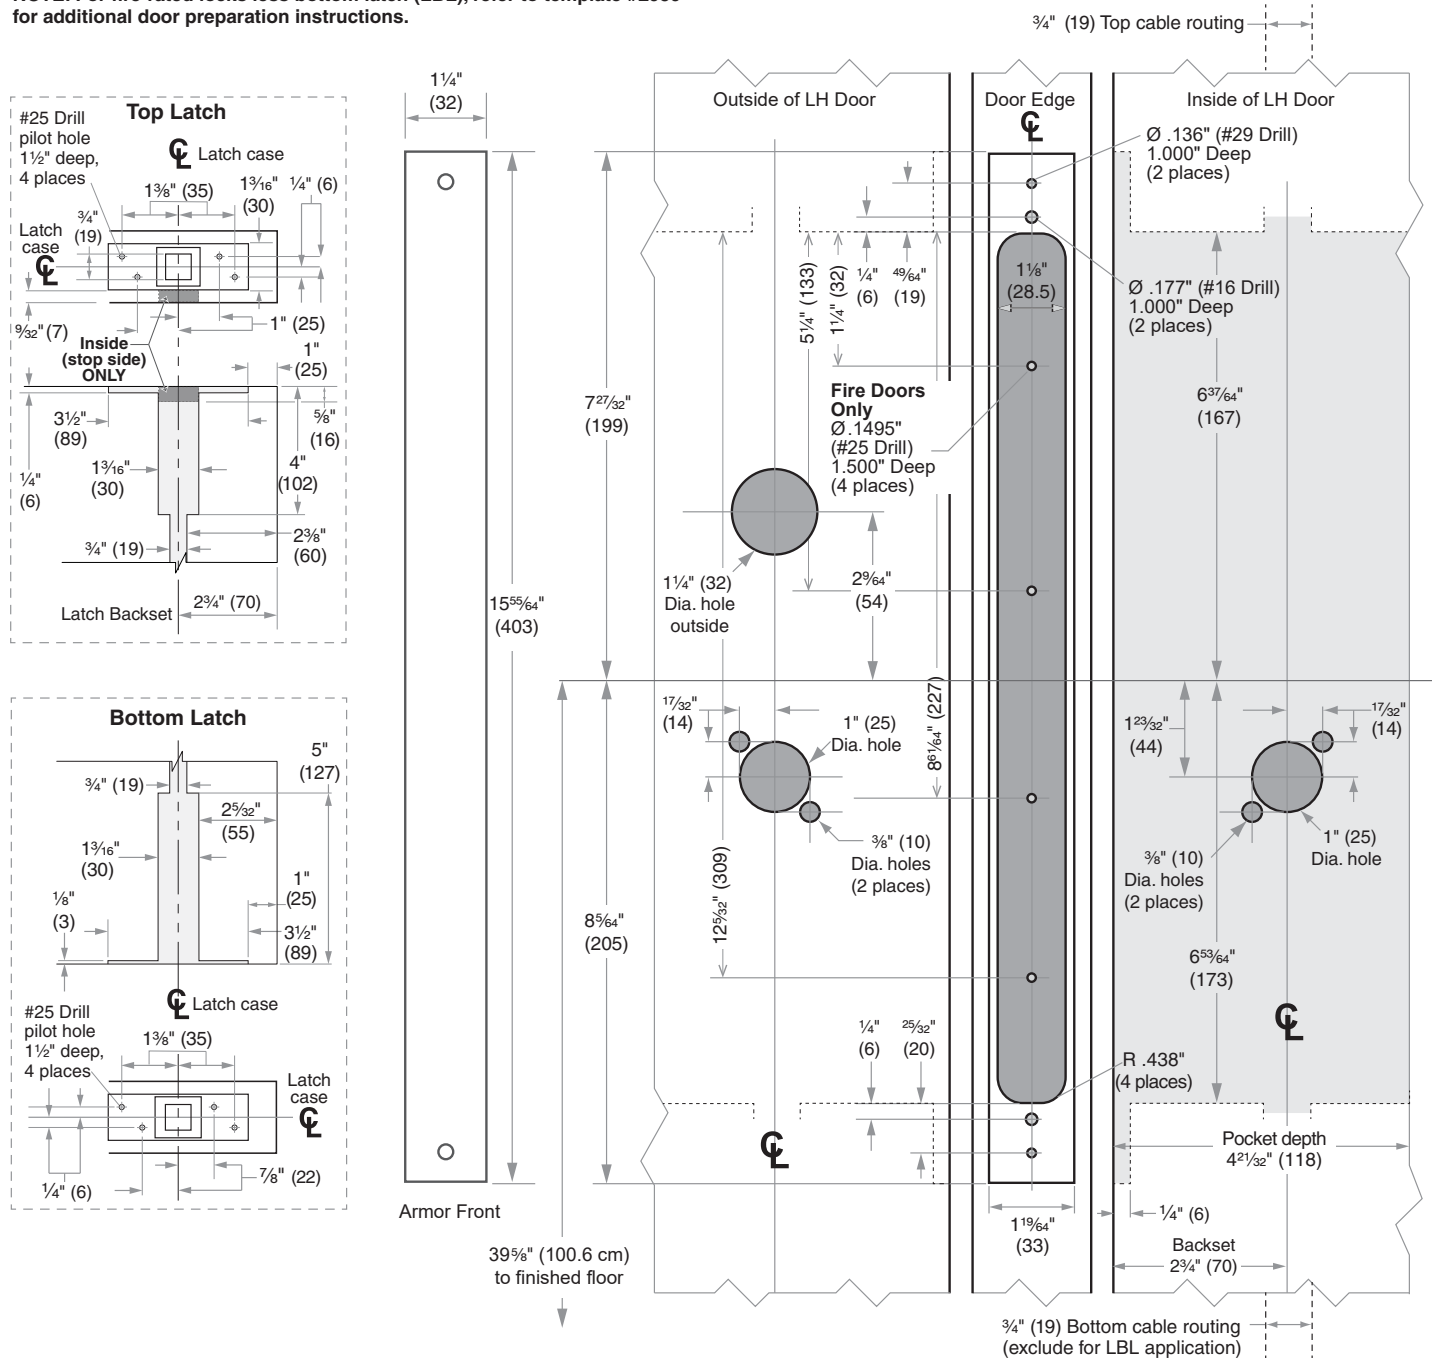

Dimensions shown in parentheses ( ) are in millimeters.

© 2021 Allegion  
L934 Rev. 12/21  
us.allegion.com

**DRAWING IS NOT TO SCALE!**

Customer service: 877-671-7011

**We can help you find the correct guide for your product and application!**