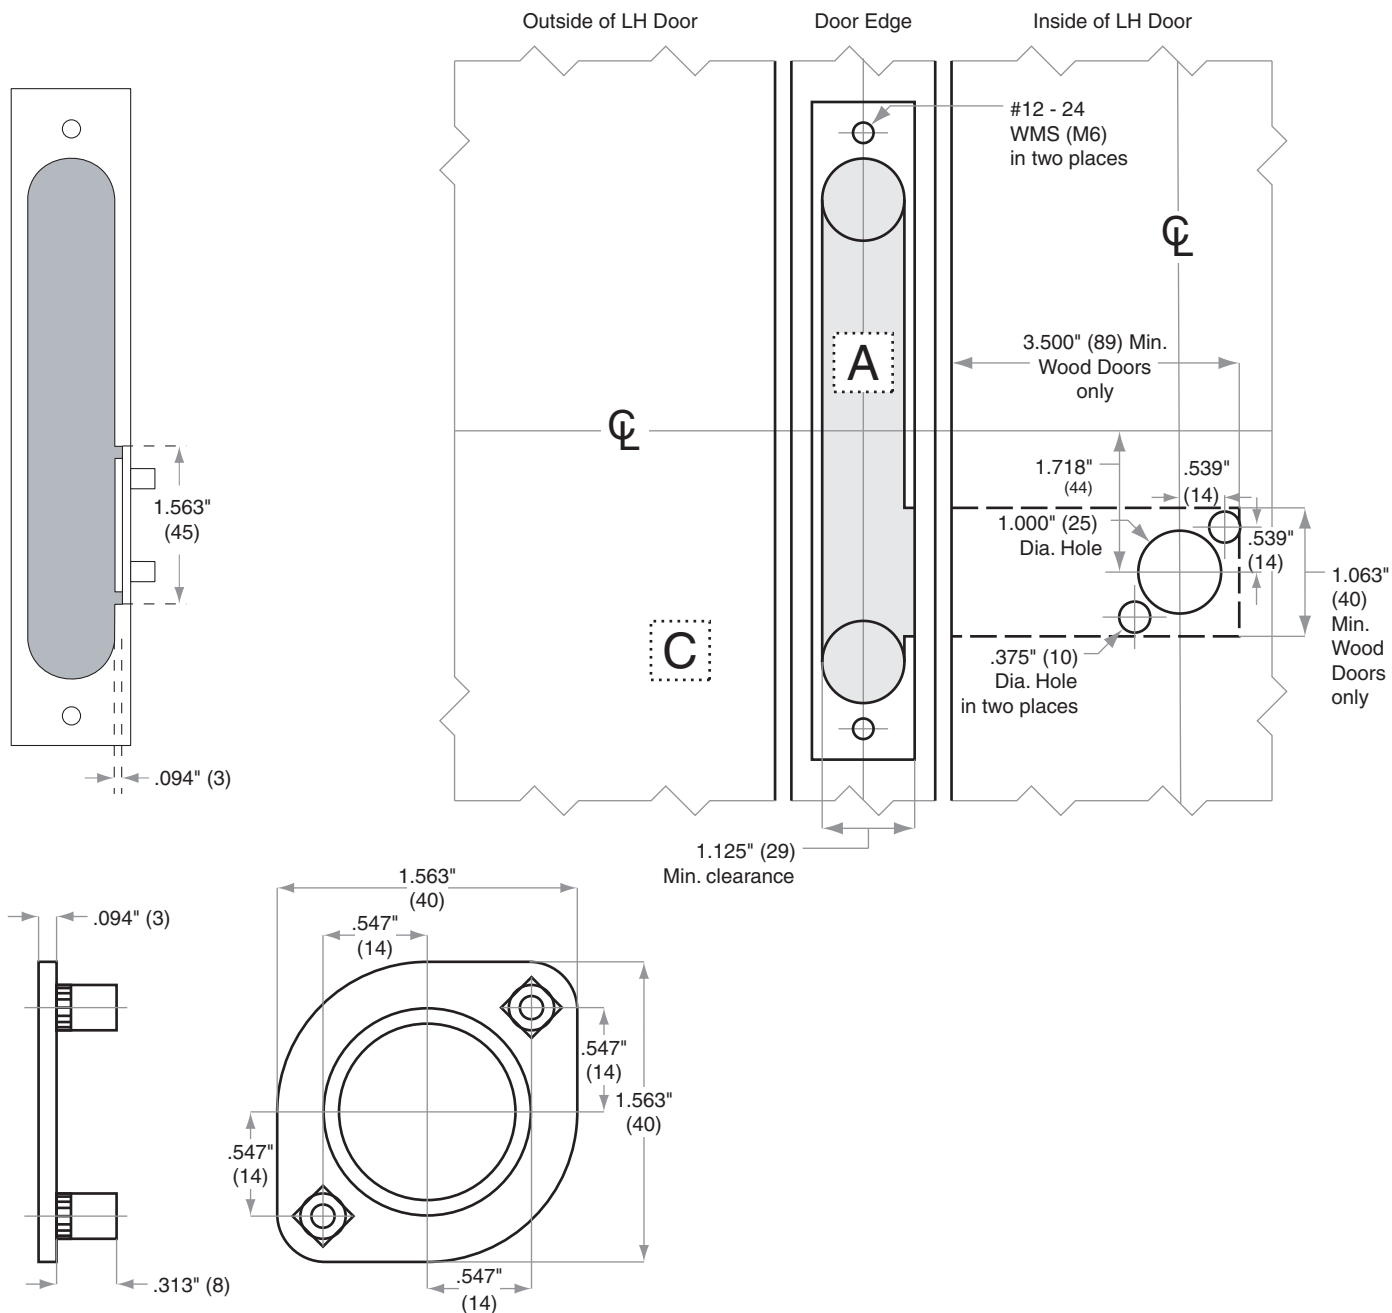

# L/LV/LM/LMV-Series

Model L283-150

Door Type: Any

Trim: Mounting plate, rose, one side only

Dimensions shown in parentheses ( ) are in millimeters.

© 2021 Allegion  
L904 Rev. 12/21  
us.allegion.com

**DRAWING IS NOT TO SCALE!**  
**Customer service: 877-671-7011**