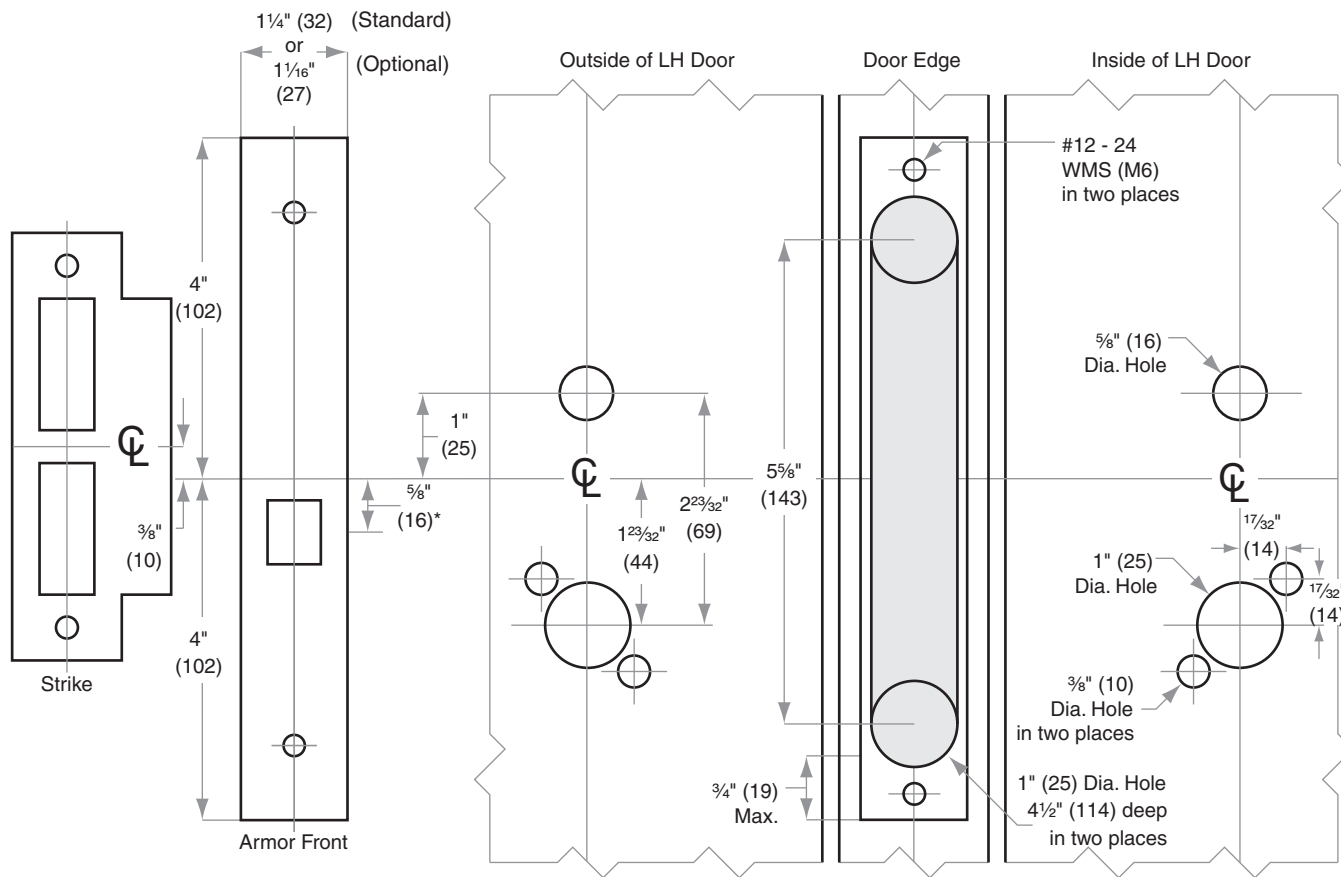

L/LV/LM/LMV-Series

Model L/LV9040, L/LV9044, L/LV9440, L/LV9444

Door Type: Wood or composite, flat or beveled
Trim: Rose

This template should not be used for HSLR trim. Use template L965 for HSLR trim.

For Case and Strike dimensions, see Template L1

Left Hand (LH) Door Shown

*Centerline of Armor Front to Centerline of Latch dimension

Dimensions shown in parentheses ( ) are in millimeters.

© 2021 Allegion
L894 Rev. 12/21
us.allegion.com

DRAWING IS NOT TO SCALE!
Customer service: 877-671-7011

We can help you find the correct guide for your product and application!

Door preparation template

L894