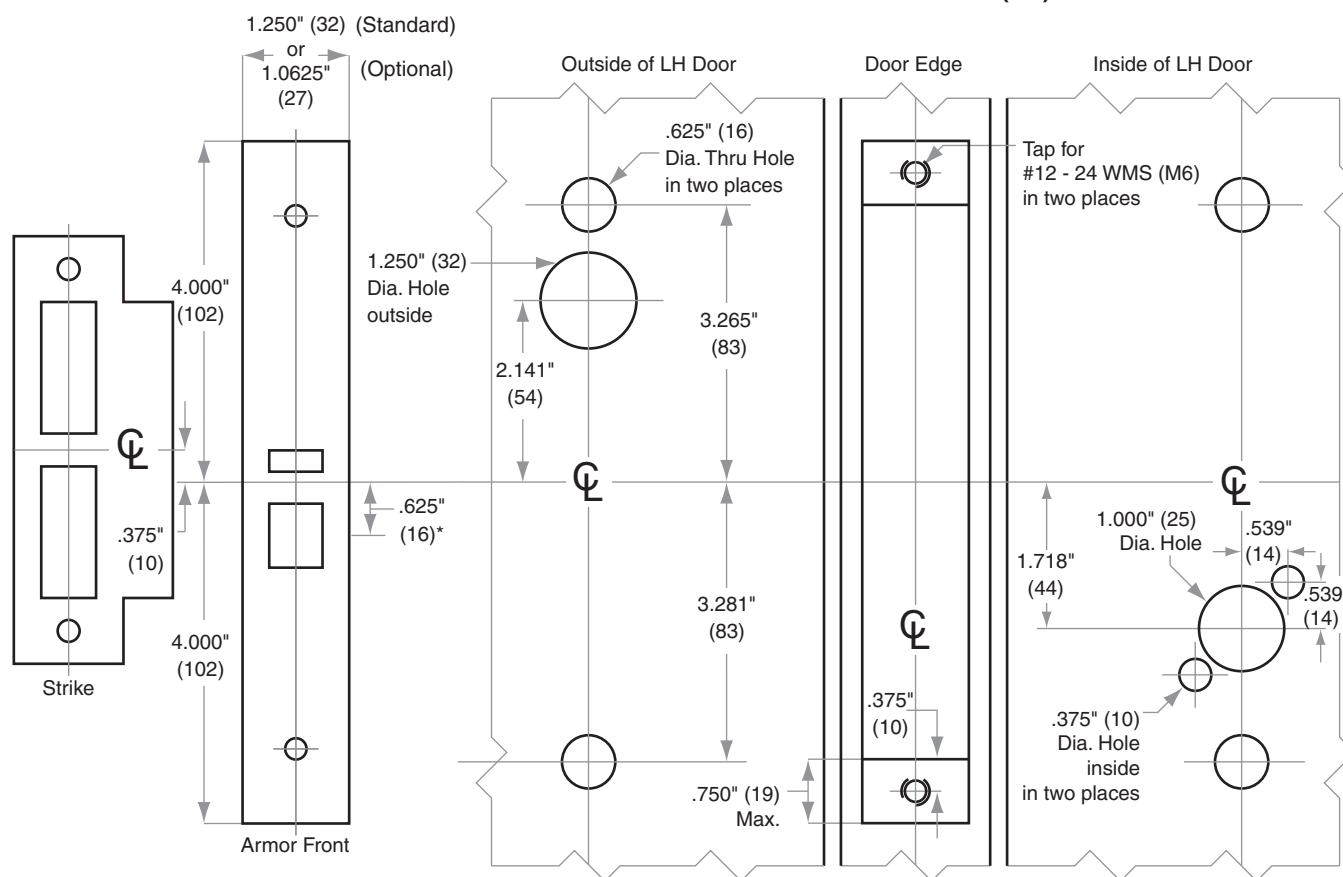

L/LV/LM/LMV-Series

Model L9026

Door Type: Metal, flat or beveled
Trim: Escutcheon

For Case and Strike dimensions, see Template L1

Left Hand (LH) Door Shown

* Centerline of Armor Front to Centerline of Latch dimension

Dimensions shown in parentheses ( ) are in millimeters.

© 2021 Allegion
L815 Rev. 12/21
us.allegion.com

DRAWING IS NOT TO SCALE!
Customer service: 877-671-7011

We can help you find the correct guide for your product and application!

Door preparation template

L815