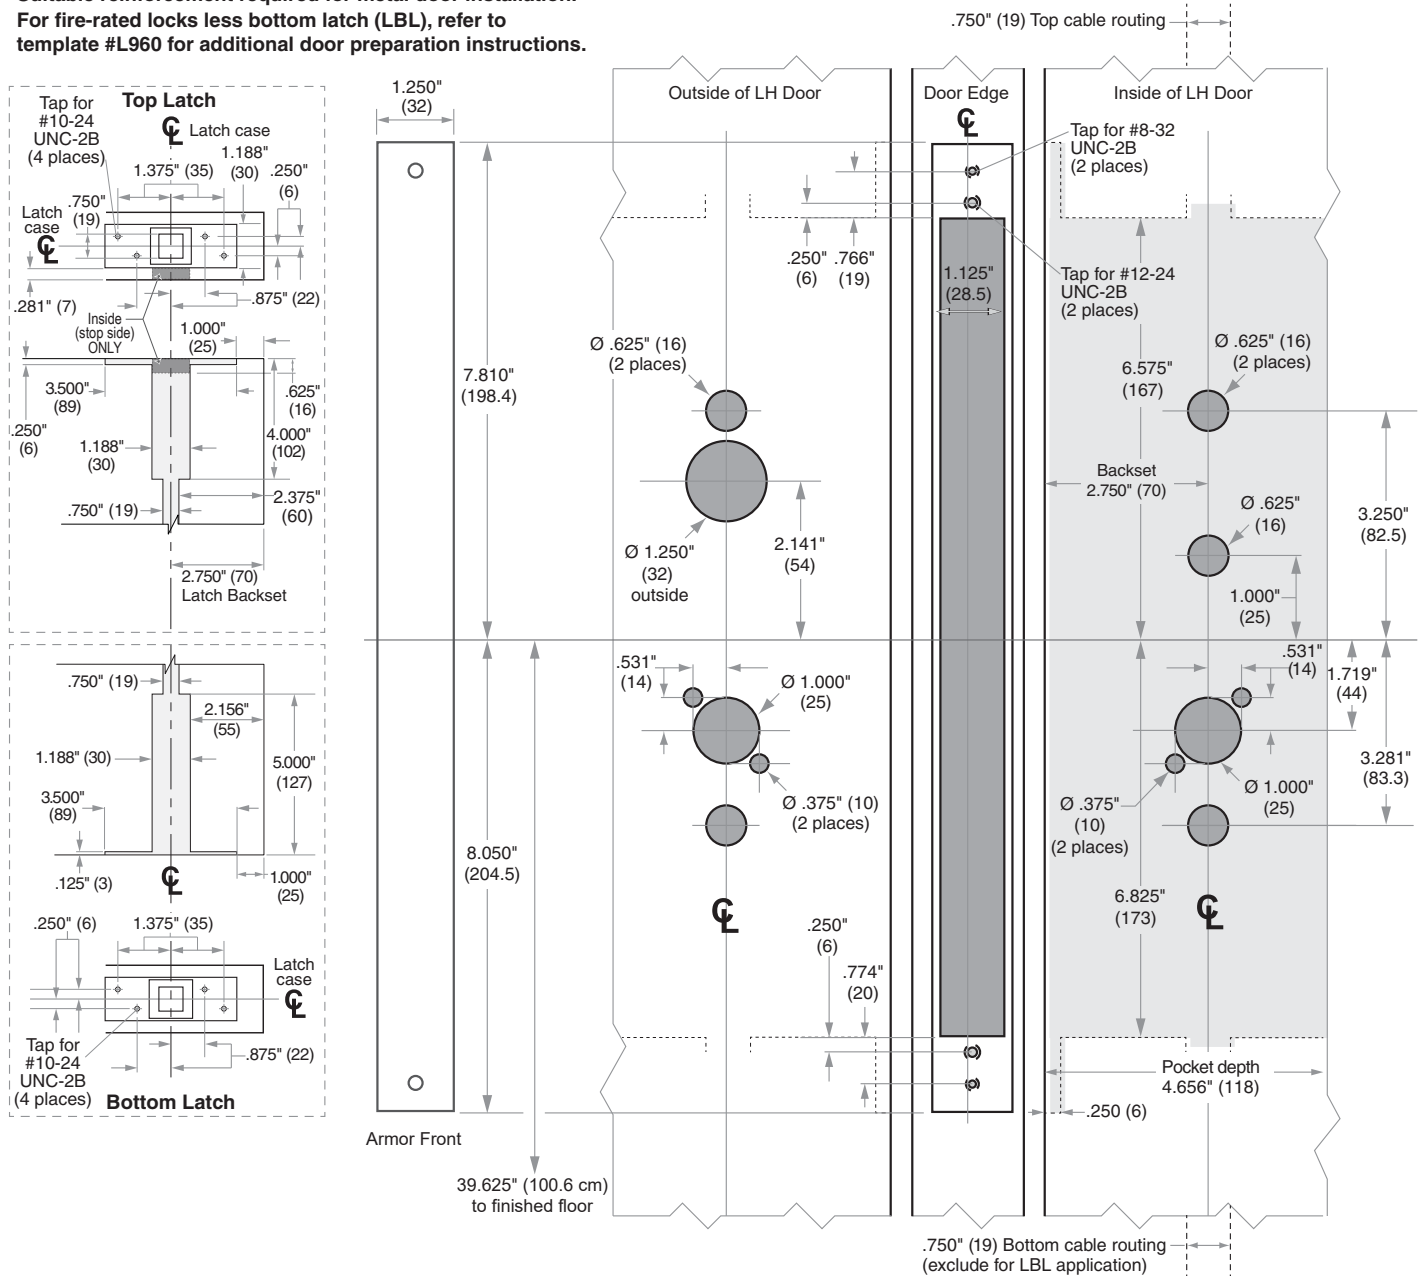

Dimensions shown in parentheses ( ) are in millimeters.

© 2021 Allegion  
L947 Rev. 12/21  
us.allegion.com

**DRAWING IS NOT TO SCALE!**  
Customer service: 877-671-7011

**We can help you find the correct guide for your product and application!**