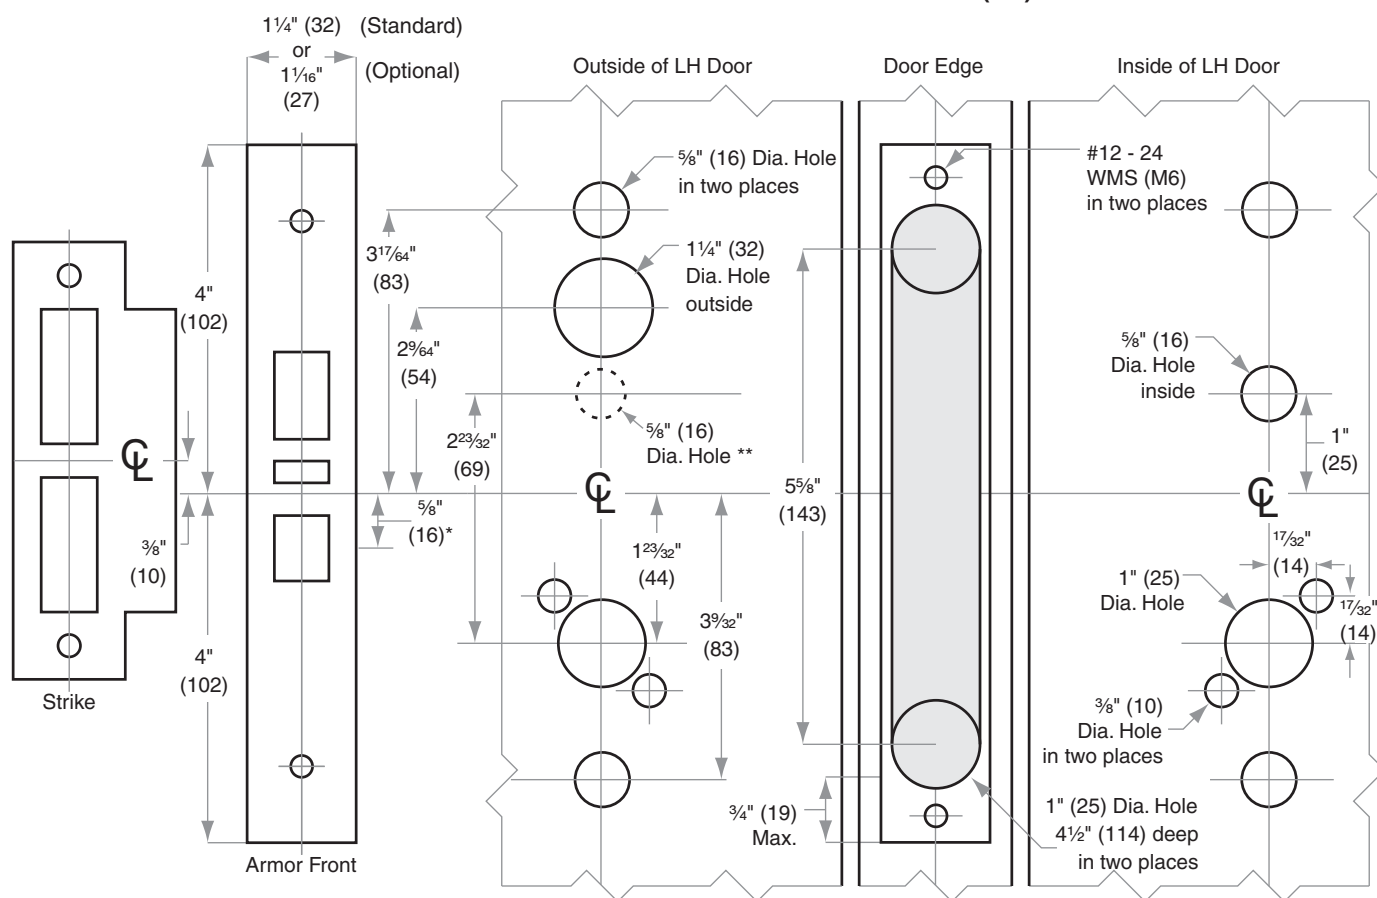

L/LV/LM/LMV-Series

Model L/LV9050, L/LV9056, L/LV9453, L/LV9456, L9473, L/LV9480, L/LV9485

Door Type: Wood or composite, flat or beveled

Trim: Escutcheon

This template should not be used for HSLR trim. Use template L965 for HSLR trim.

For Case and Strike dimensions, see Template L1

Left Hand (LH) Door Shown

* Centerline of Armor Front to Centerline of Latch dimension
** Additional preparation for L283-721, L283-722, L283-723, L283-724

Dimensions shown in parentheses ( ) are in millimeters.

© 2021 Allegion
L826 Rev. 12/21
us.allegion.com

DRAWING IS NOT TO SCALE!
Customer service: 877-671-7011
We can help you find the correct guide for your product and application!

Door preparation template

L826