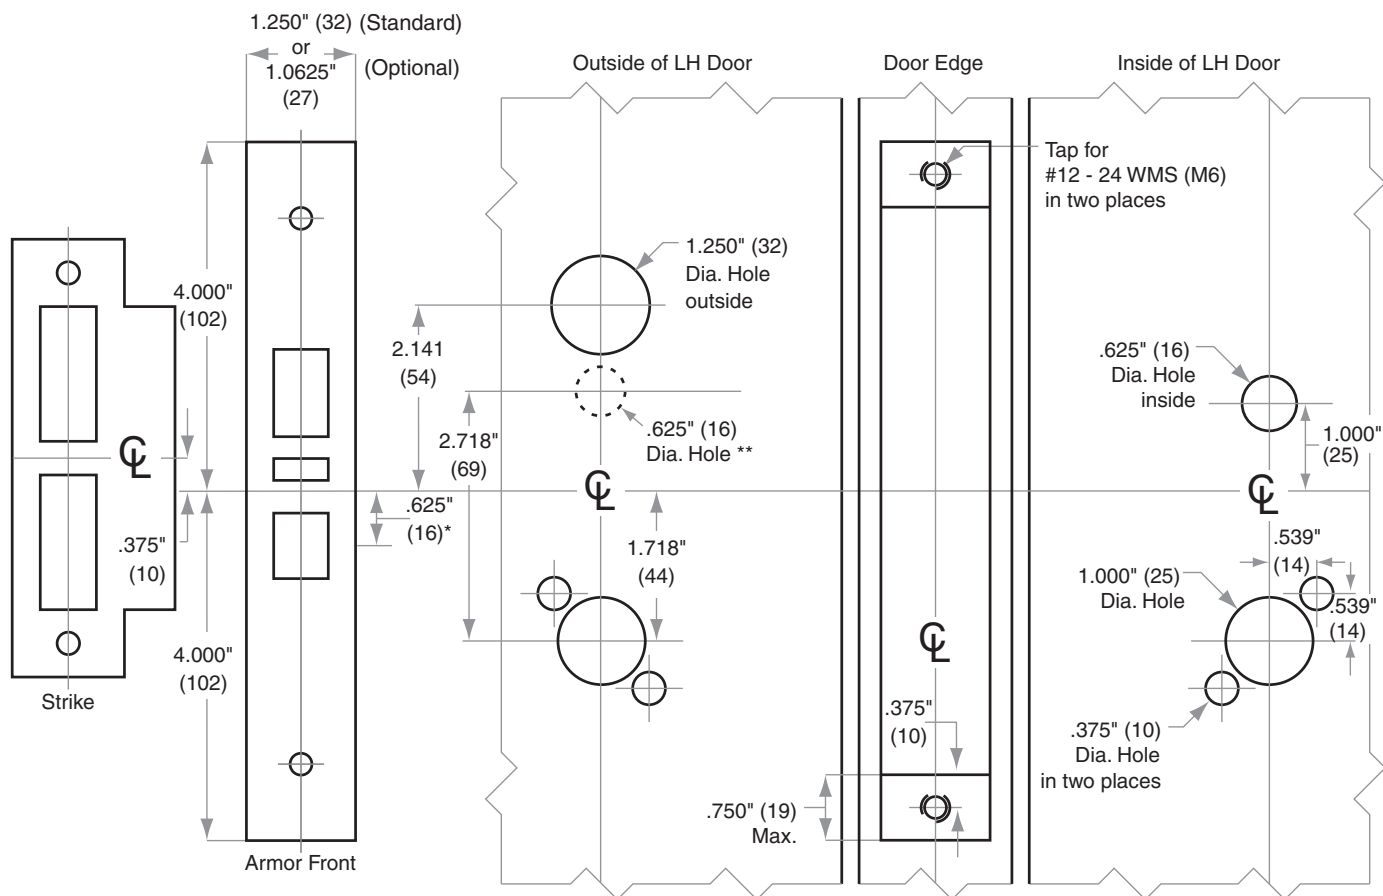

L/LV/LM/LMV-Series

Model L/LV/LM/LMV9050, L/LV/LM/LMV9056, L/LV9453, L/LV9456, L9473, L/LV9480, L/LV9485, LM/LMV9350, LM/LMV9356

Door Type: Metal, flat or beveled

Trim: Rose

This template should not be used for HSLR trim. Use template L966 for HSLR trim.

For Case and Strike dimensions, see Template L1

Left Hand (LH) Door Shown

* Centerline of Armor Front to Centerline of Latch dimension
** Additional preparation for L283-721, L283-722, L283-723, L283-724

Dimensions shown in parentheses ( ) are in millimeters.

© 2021 Allegion
L897 Rev. 12/21
us.allegion.com

DRAWING IS NOT TO SCALE!
Customer service: 877-671-7011

We can help you find the correct guide for your product and application!

Door preparation template

L897