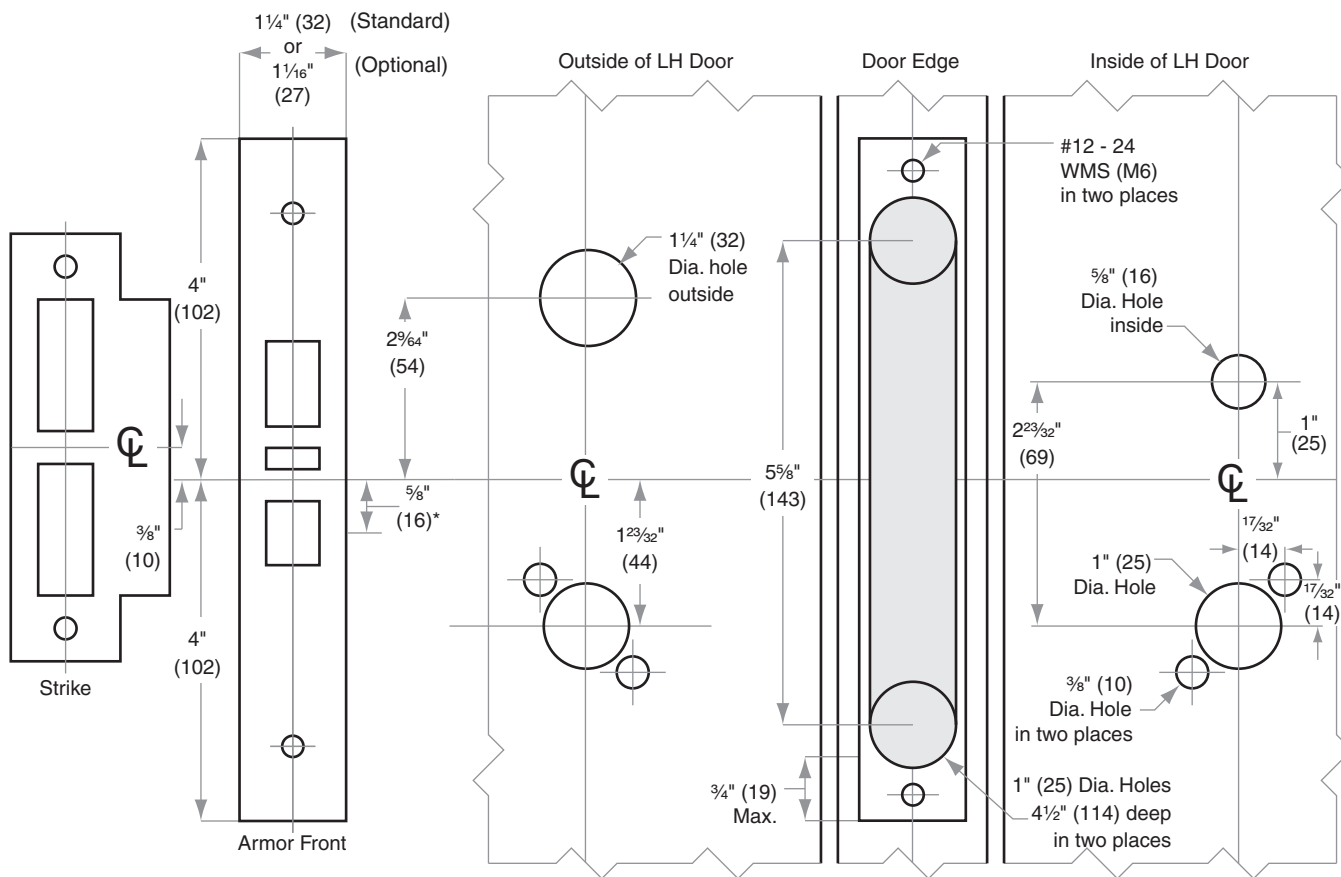

L/LV/LM/LMV-Series

Models L9492, L9493 Electrified Locks

Door Type: Wood or composite, flat or beveled
Trim: Rose

This template should not be used for HSLR trim. Use template L965 for HSLR trim.

For Case and Strike dimensions, see Template L1
Refer to Template L1 (revised October 2014 or later) for information to prepare the door for wire routing.

Left Hand (LH) Door Shown

* Centerline of Armor Front to Centerline of Latch dimension

Dimensions shown in parentheses ( ) are in millimeters.

© 2021 Allegion
L961 Rev. 12/21
us.allegion.com

DRAWING IS NOT TO SCALE!
Customer service: 877-671-7011

We can help you find the correct guide for your product and application!

Door preparation template

L961