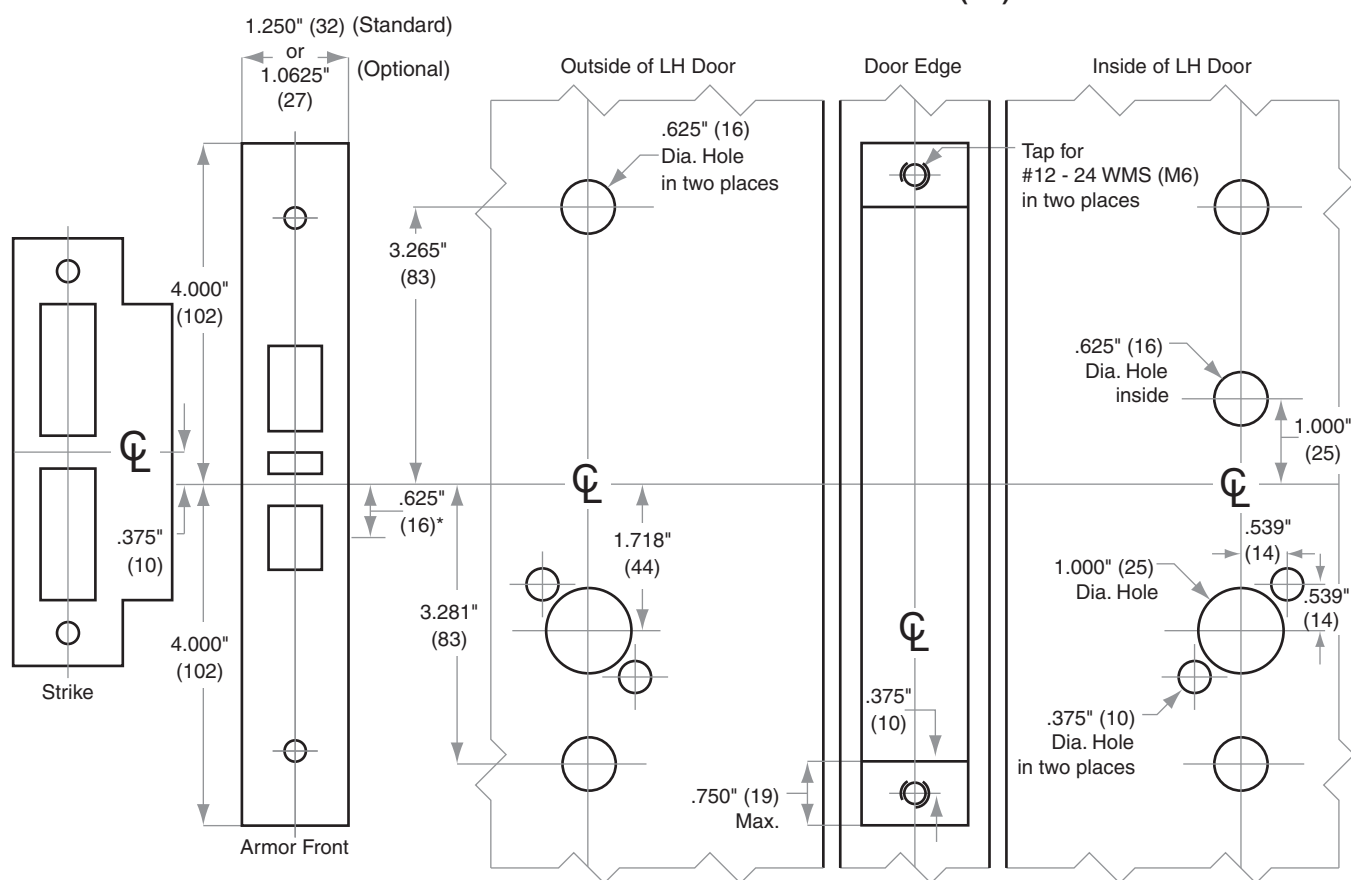

### Left Hand (LH) Door Shown

\*Centerline of Armor Front to Centerline of Latch dimension

Dimensions shown in parentheses ( ) are in millimeters.

© 2021 Allegion  
 L912 Rev. 12/21  
 us.allegion.com

**DRAWING IS NOT TO SCALE!**  
**Customer service: 877-671-7011**