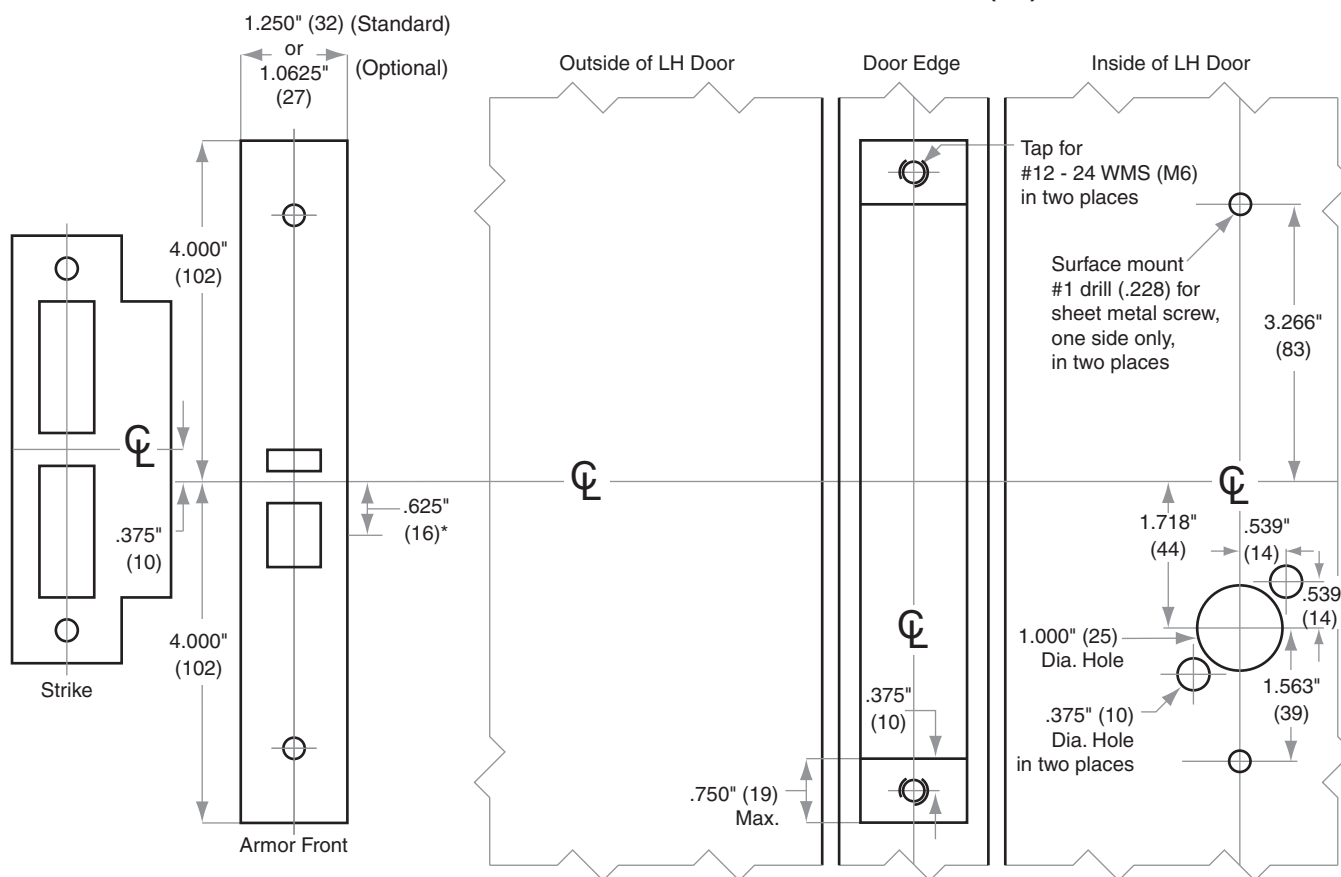

L/LV/LM/LMV-Series Model L9025

Door Type: Metal, flat or beveled
Trim: Escutcheon

For Case and Strike dimensions, see Template L1

Left Hand (LH) Door Shown

* Centerline of Armor Front to Centerline of Latch dimension

Dimensions shown in parentheses ( ) are in millimeters.

© 2021 Allegion
L811 Rev. 12/21
us.allegion.com

DRAWING IS NOT TO SCALE!
Customer service: 877-671-7011

We can help you find the correct guide for your product and application!

Door preparation template

L811