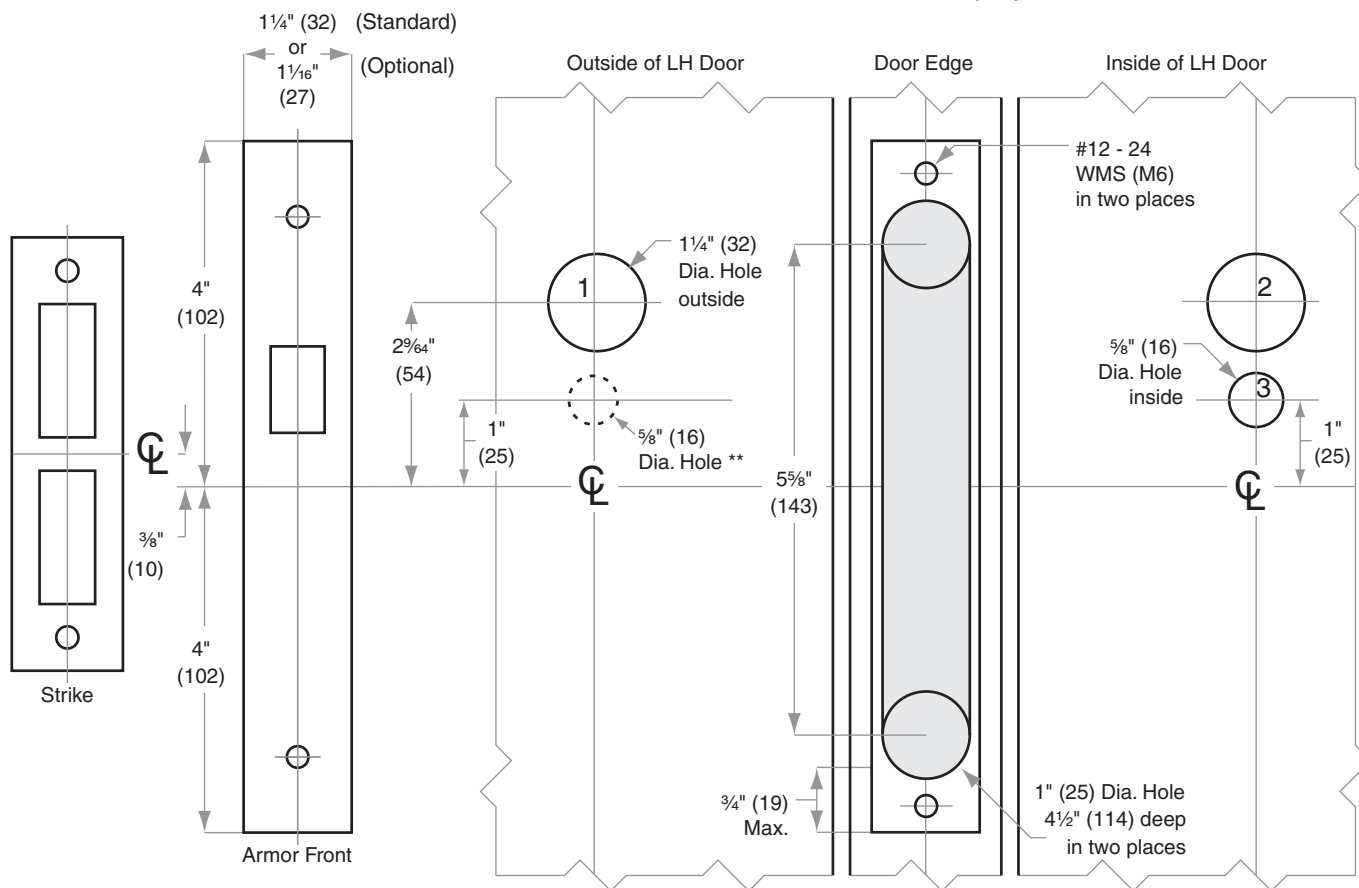

L/LV/LM/LMV-Series

Model L9460, L9462, L9463, L9464

Door Type: Wood or composite, flat or beveled
Trim: Deadbolt

For Case dimensions, see Template L1

FUNCTION	DRILL HOLE		
	1	2	3
L9460	X		X
L9462, L9463	X	X	***
L9464	X		

Left Hand (LH) Door Shown

- Centerline of Armor Front to Centerline of Latch dimension
- ** Additional preparation for L283-721, L283-722, L283-723, L283-724
- *** Additional preparation for L283-711, L283-712, L283-713, L283-714

Dimensions shown in parentheses ( ) are in millimeters.

© 2021 Allegion
L902 Rev. 12/21
us.allegion.com

DRAWING IS NOT TO SCALE!
Customer service: 877-671-7011

We can help you find the correct guide for your product and application!

Door preparation template

L902