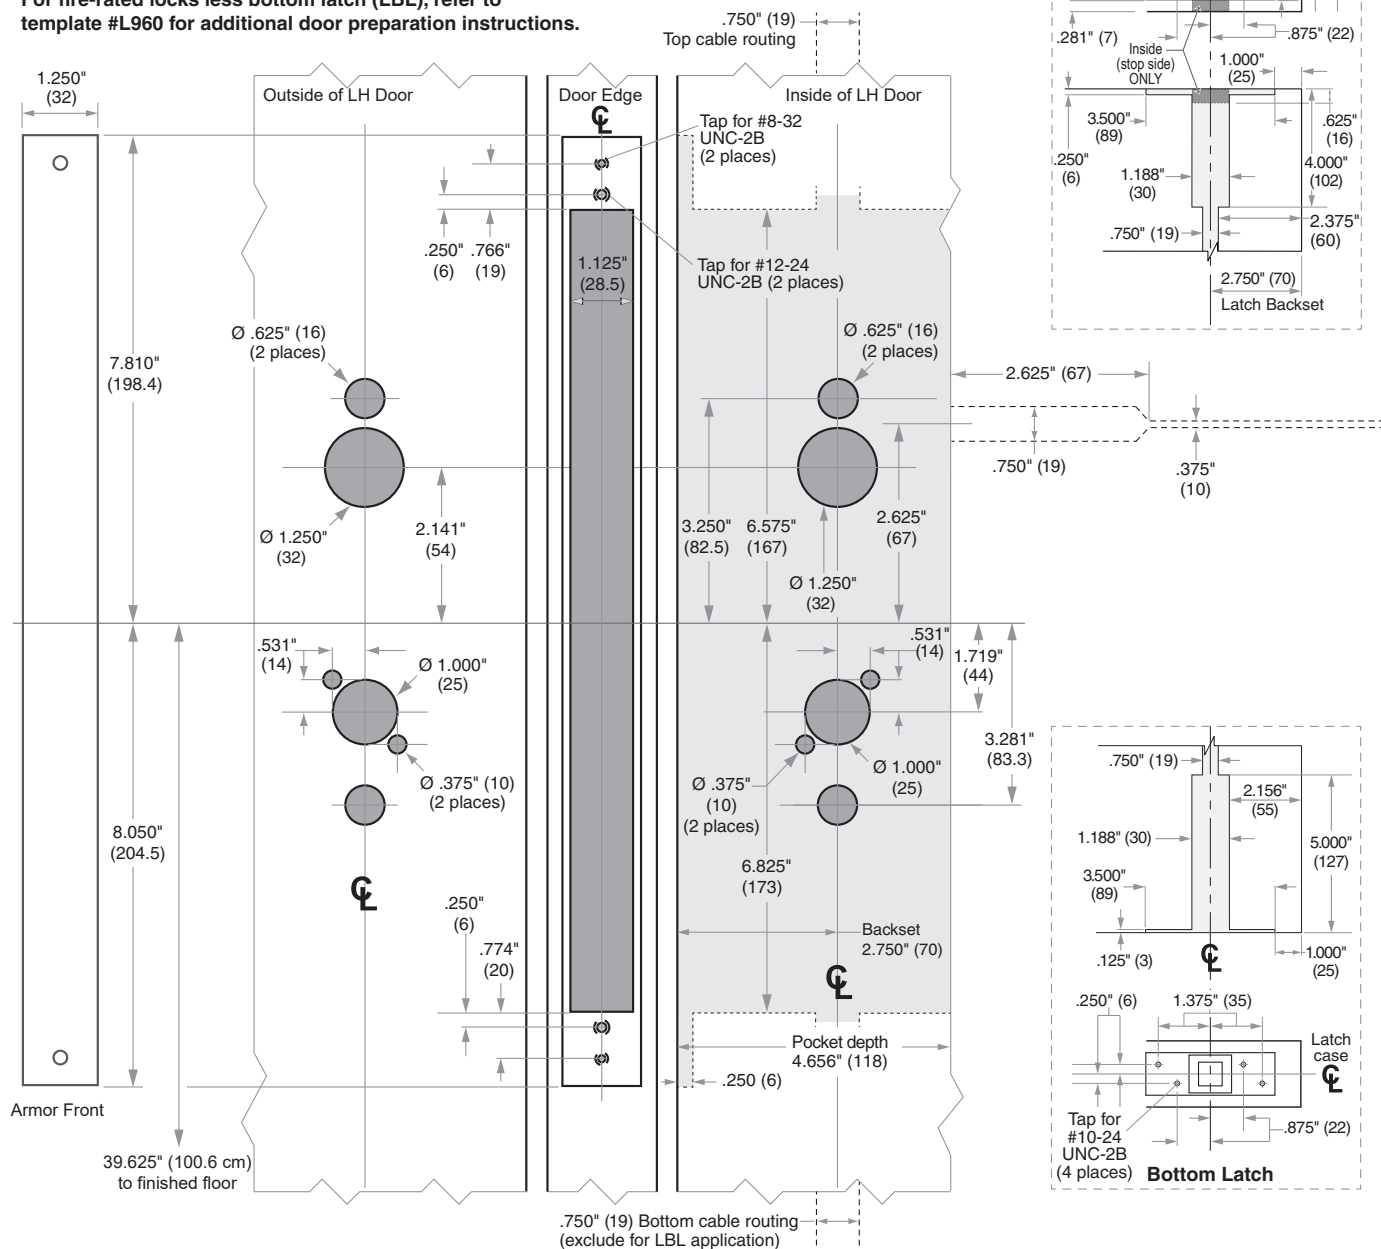

Dimensions shown in parentheses ( ) are in millimeters.

**DRAWING IS NOT TO SCALE!**

**Customer service: 877-671-7011**

**We can help you find the correct guide for your product and application!**

Door preparation template