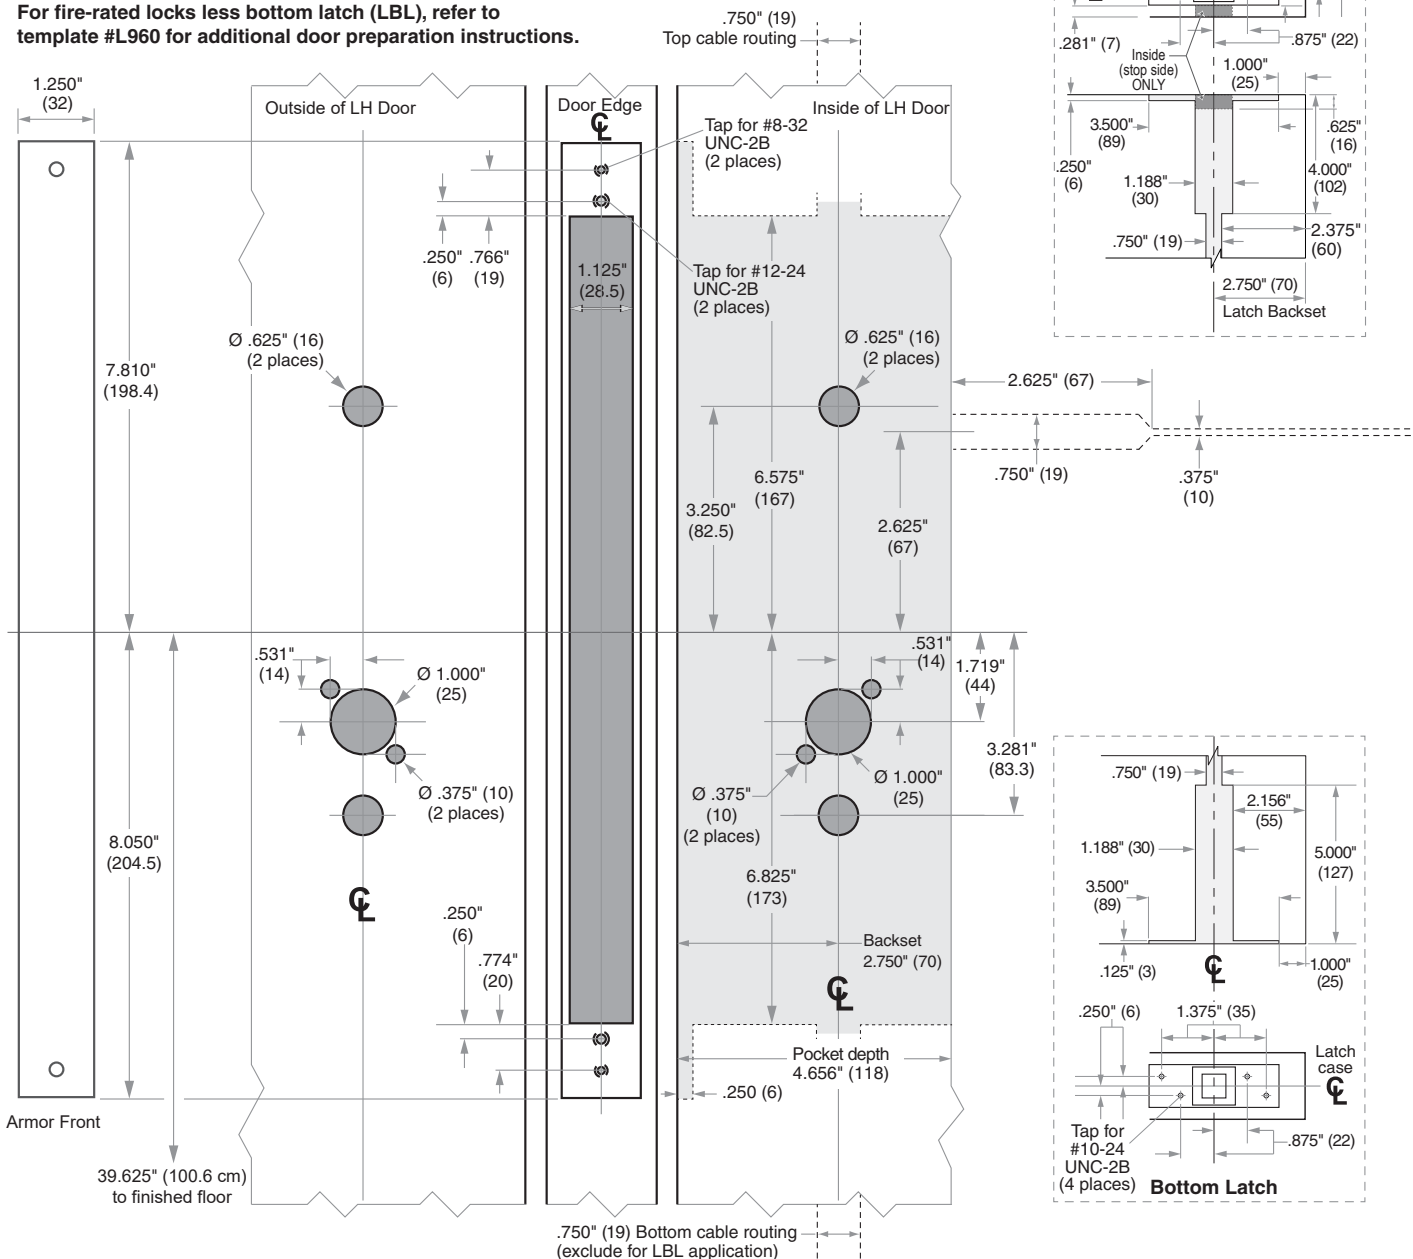

LM9200-Series

Models LM9290EL/EU, LM9290M EL/EU, LM9291 EL/EU, LM9291M EL/EU Locks

Door Type: Metal, flat or beveled

Trim: Escutcheon

For case and strike dimensions, see Template L3.

NOTES:

Suitable reinforcement required for metal door installation.

For fire-rated locks less bottom latch (LBL), refer to template #L960 for additional door preparation instructions.

Dimensions shown in parentheses ( ) are in millimeters.

DRAWING IS NOT TO SCALE!

Customer service: 877-671-7011

We can help you find the correct guide for your product and application!

Door preparation template

L953