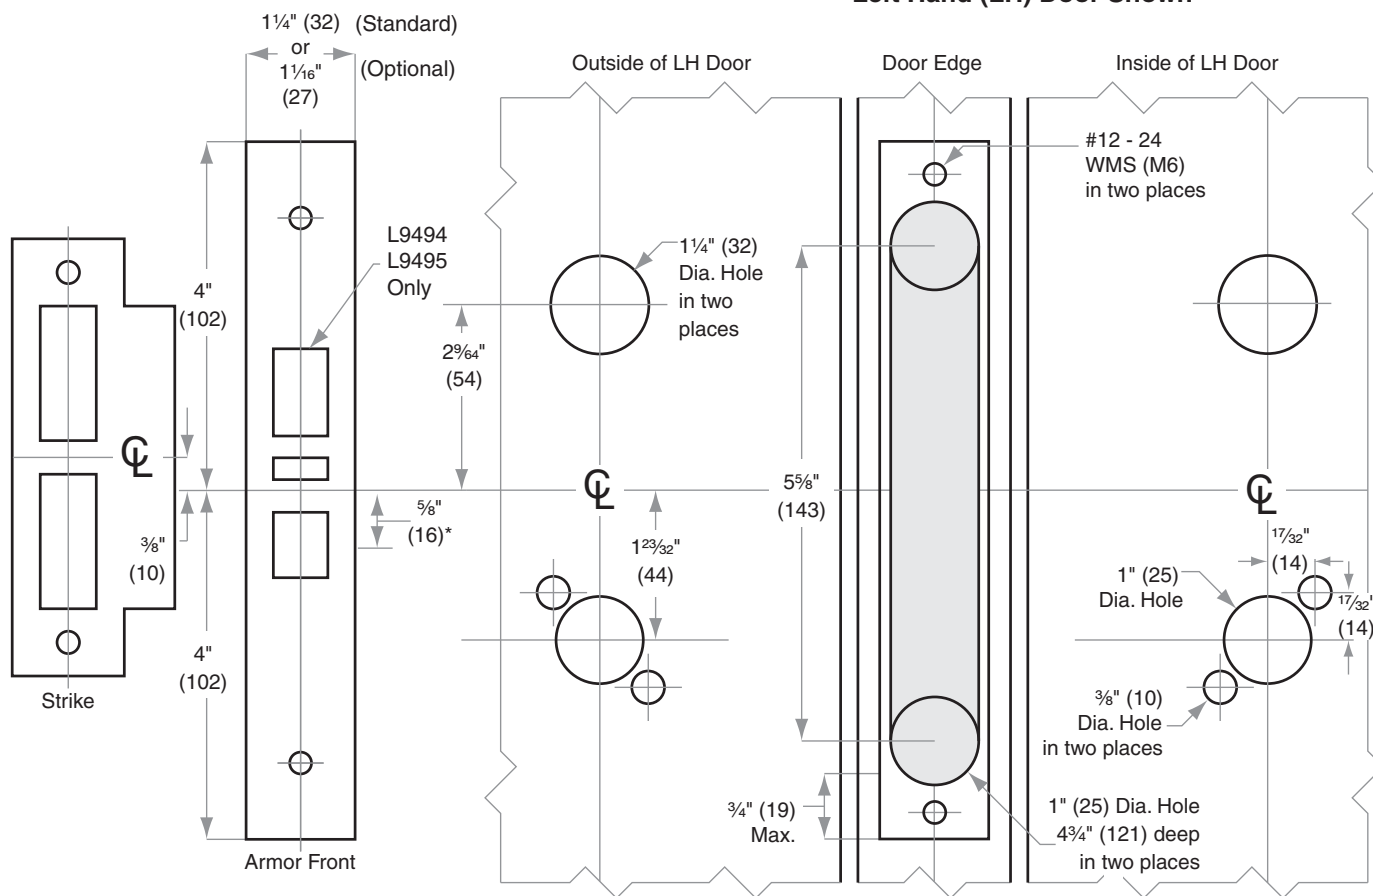

L/LV/LM/LMV-Series

Models L9094, L9095, L9494, L9495 Electrified Locks

Door Type: Wood or composite, flat or beveled
Trim: Rose

This template should not be used for HSLR trim. Use template L965 for HSLR trim.

**For Case and Strike dimensions, see Template L1
Refer to Template L1 (revised October 2014 or
later) for information to prepare the door for
wire routing**

Left Hand (LH) Door Shown

* Centerline of Armor Front to Centerline of Latch dimension

Dimensions shown in parentheses ( ) are in millimeters.

© 2021 Allegion
L926 Rev. 12/21
us.allegion.com

DRAWING IS NOT TO SCALE!
Customer service: 877-671-7011

**We can help you find the correct guide for
your product and application!**

Door preparation template

L926