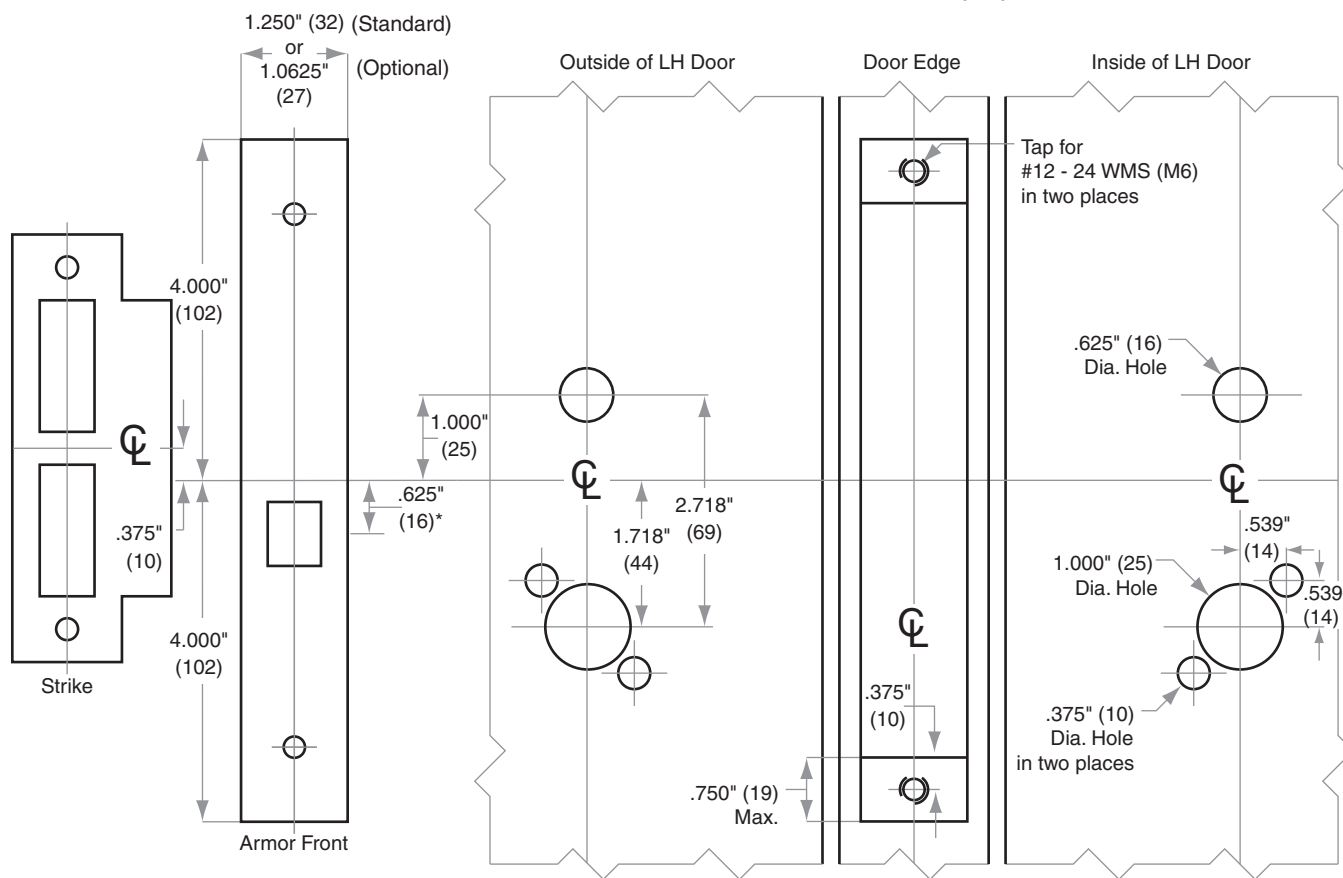

L/LV/LM/LMV-Series

Model L/LV9040, L/LV9044, L/LV9440, L/LV9444

Door Type: Metal flat or beveled

Trim: Rose

This template should not be used for HSLR trim. Use template L966 for HSLR trim.

For Case and Strike dimensions, see Template L1

Left Hand (LH) Door Shown

*Centerline of Armor Front to Centerline of Latch dimension

Dimensions shown in parentheses ( ) are in millimeters.

© 2021 Allegion
L895 Rev. 12/21
us.allegion.com

DRAWING IS NOT TO SCALE!
Customer service: 877-671-7011
We can help you find the correct guide for your product and application!

Door preparation template

L895