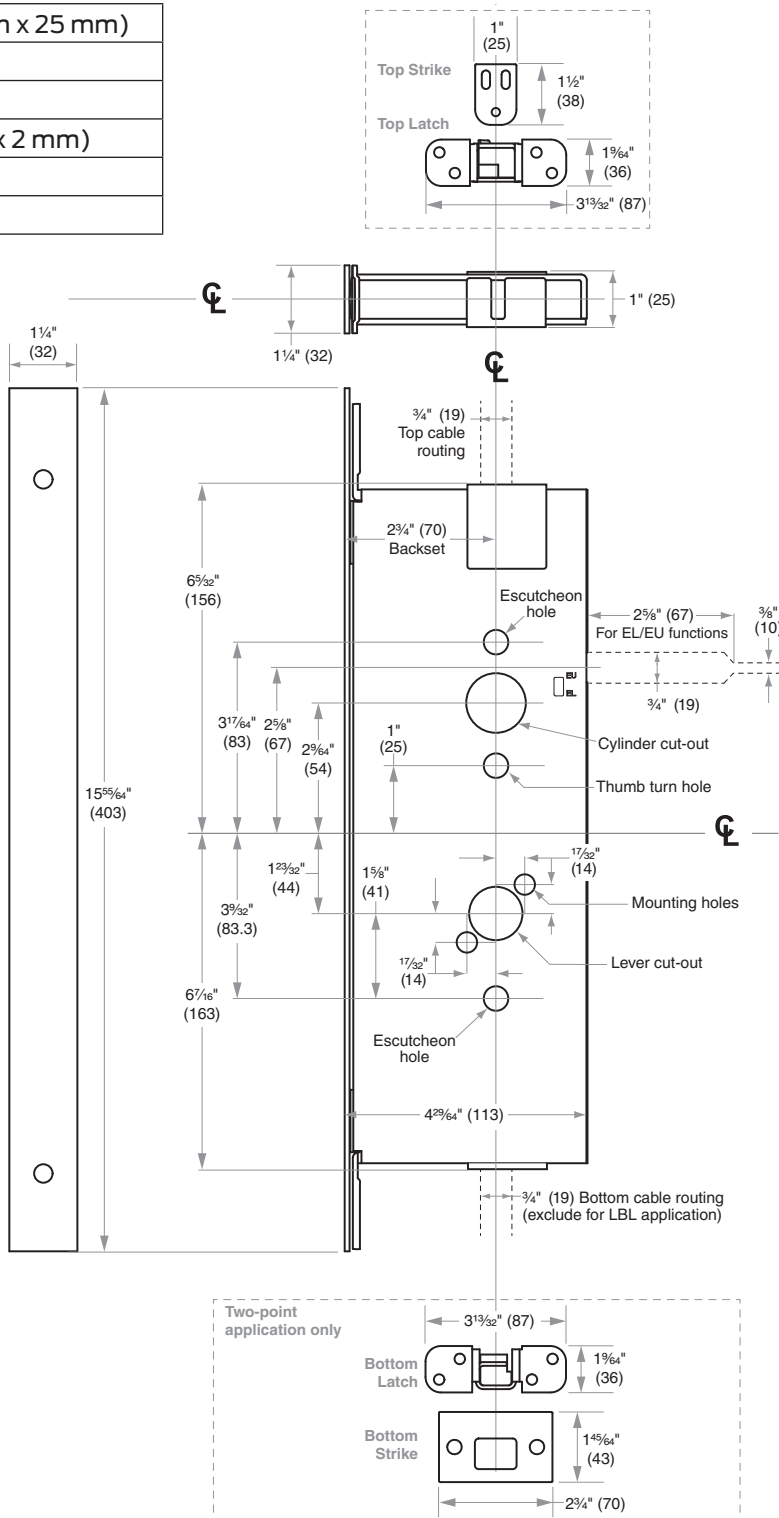

LM9200-Series

Lock Case Dimensions

Case Size:	4²⁹/₆₄" x 12¹⁹/₃₂" x 1" (113 mm x 319 mm x 25 mm)
Backset:	2³/₄" (70 mm)
Door Range:	1³/₄" – 2¹/₂" (44 mm – 64 mm)
Lock Front:	1¹/₄" x 15⁷/₈" x ³/₃₂" (32 mm x 403 mm x 2 mm)
Lever to Cylinder:	3⁵⁵/₆₄" (98 mm)
Lever to Turn Piece:	2²³/₃₂" (69 mm)

NOTES:

1. Dimensions are maximum for the product.
2. Templates are not to scale.
3. Dimensions do not provide allowances for door silencers, weather stripping, sound proofing or other additions to door or door frames.

ANSI Standards:

LM9200-Series locks meet all requirements for installations in doors and frames prepared in accordance with ANSI specifications A 156.37, 2014.

Electrified Locks:

Provisions must be made to route low voltage wire to the lock. Power transfer unit and low voltage wiring are not furnished.

Dimensions shown in parentheses ( ) are in millimeters.

DRAWING IS NOT TO SCALE!

Customer service: 877-671-7011

We can help you find the correct guide for your product and application!

Door preparation template

L3