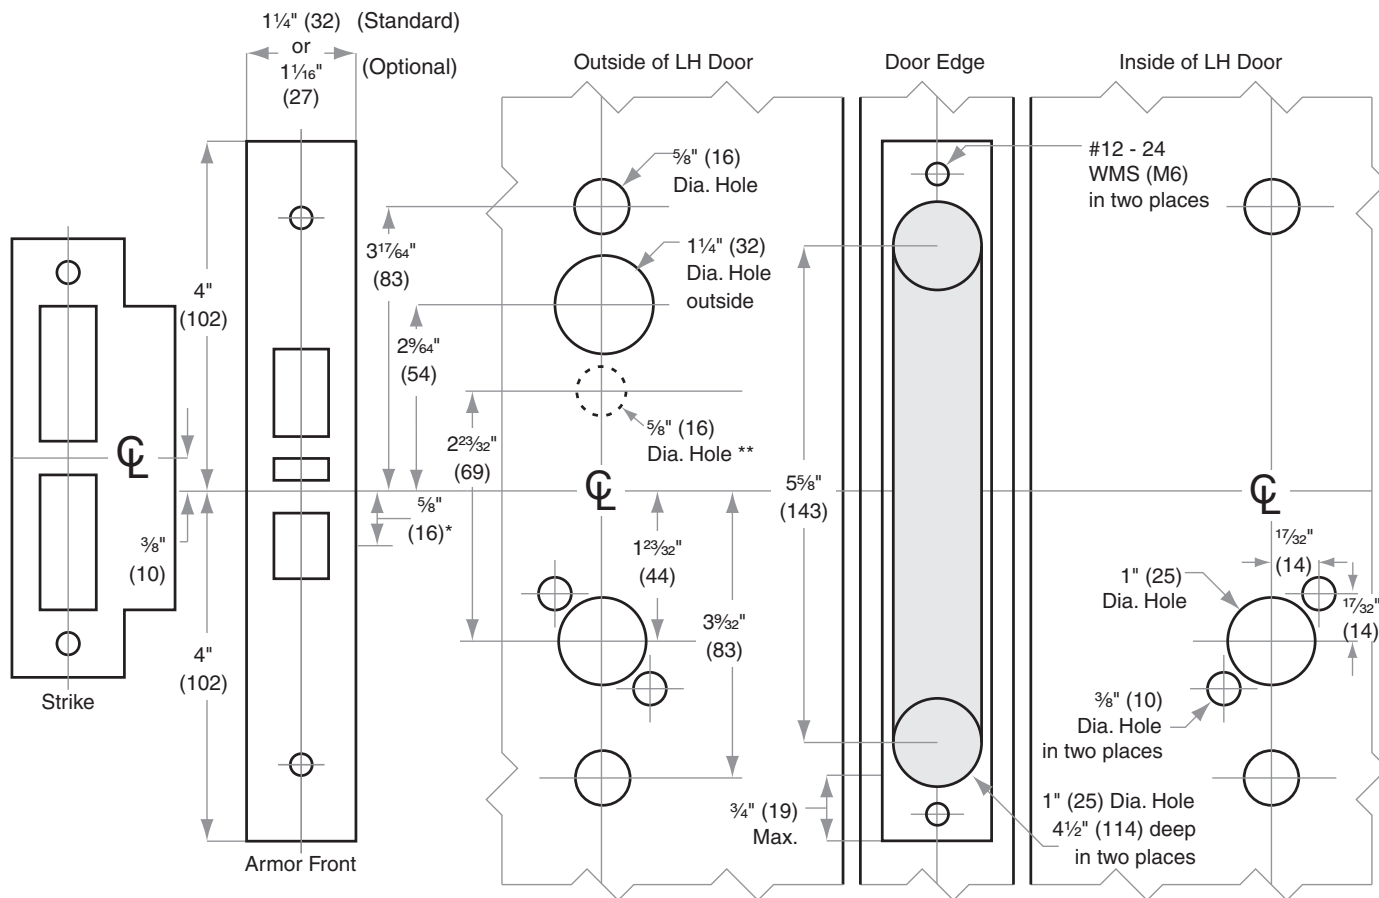

L/LV/LM/LMV-Series

Model L/LV9070, L/LV9076, L/LV9080,
L/LV9080EL/EU, L9465

Door Type: Wood or composite, flat or beveled

Trim: Escutcheon

This template should not be used for HSLR trim. Use template L965 for HSLR trim.

For Case and Strike dimensions, see Template L1
Refer to Template L1 for information to prepare the door for wire routing

Left Hand (LH) Door Shown

* Centerline of Armor Front to Centerline of Latch dimension
** Additional preparation for L283-721, L283-722, L283-723, L283-724

Dimensions shown in parentheses ( ) are in millimeters.

© 2021 Allegion
L907 Rev. 12/21
us.allegion.com

DRAWING IS NOT TO SCALE!
Customer service: 877-671-7011

We can help you find the correct guide for your product and application!

Door preparation template

L907