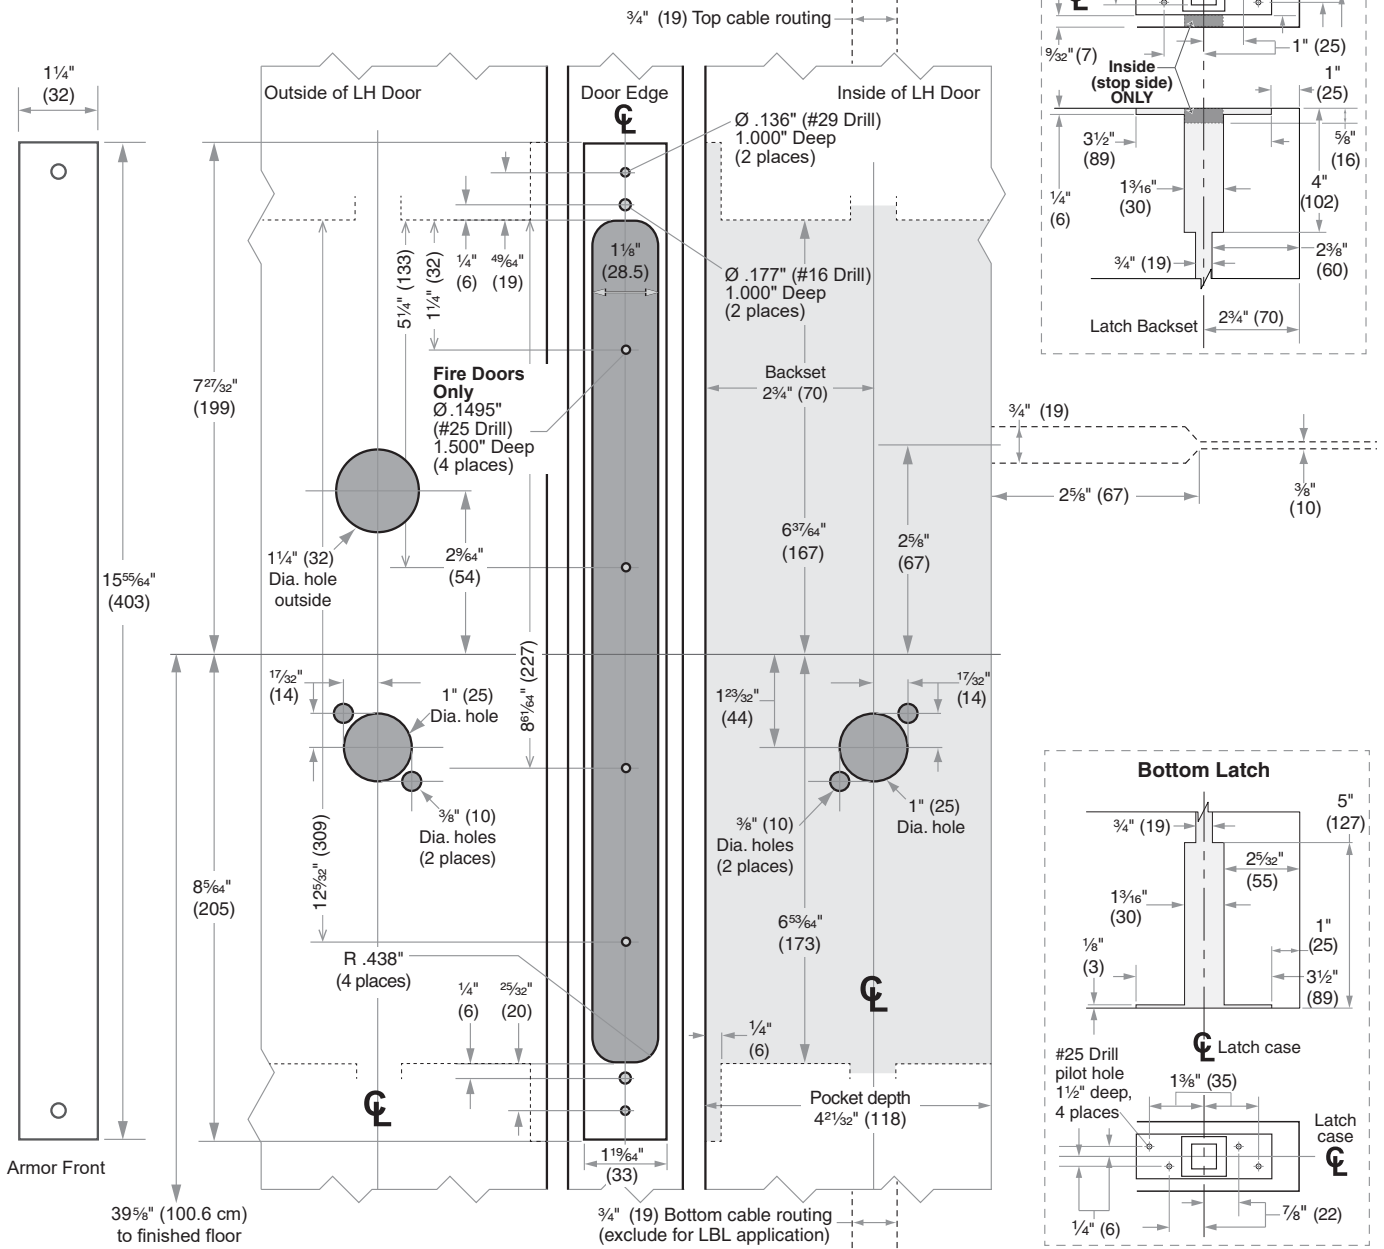

LM9200-Series

Models LM9292 EL/EU, LM9292F EL/EU, LM9293 EL/EU, LM9293F EL/EU Locks

Door Type: Wood or composite, flat or beveled
Trim: Rose

For case and strike dimensions, see Template L3.

NOTE: For fire-rated locks less bottom latch (LBL), refer to template #L959 for additional door preparation instructions.

Dimensions shown in parentheses ( ) are in millimeters.

DRAWING IS NOT TO SCALE!
Customer service: 877-671-7011

We can help you find the correct guide for your product and application!

Door preparation template

L940