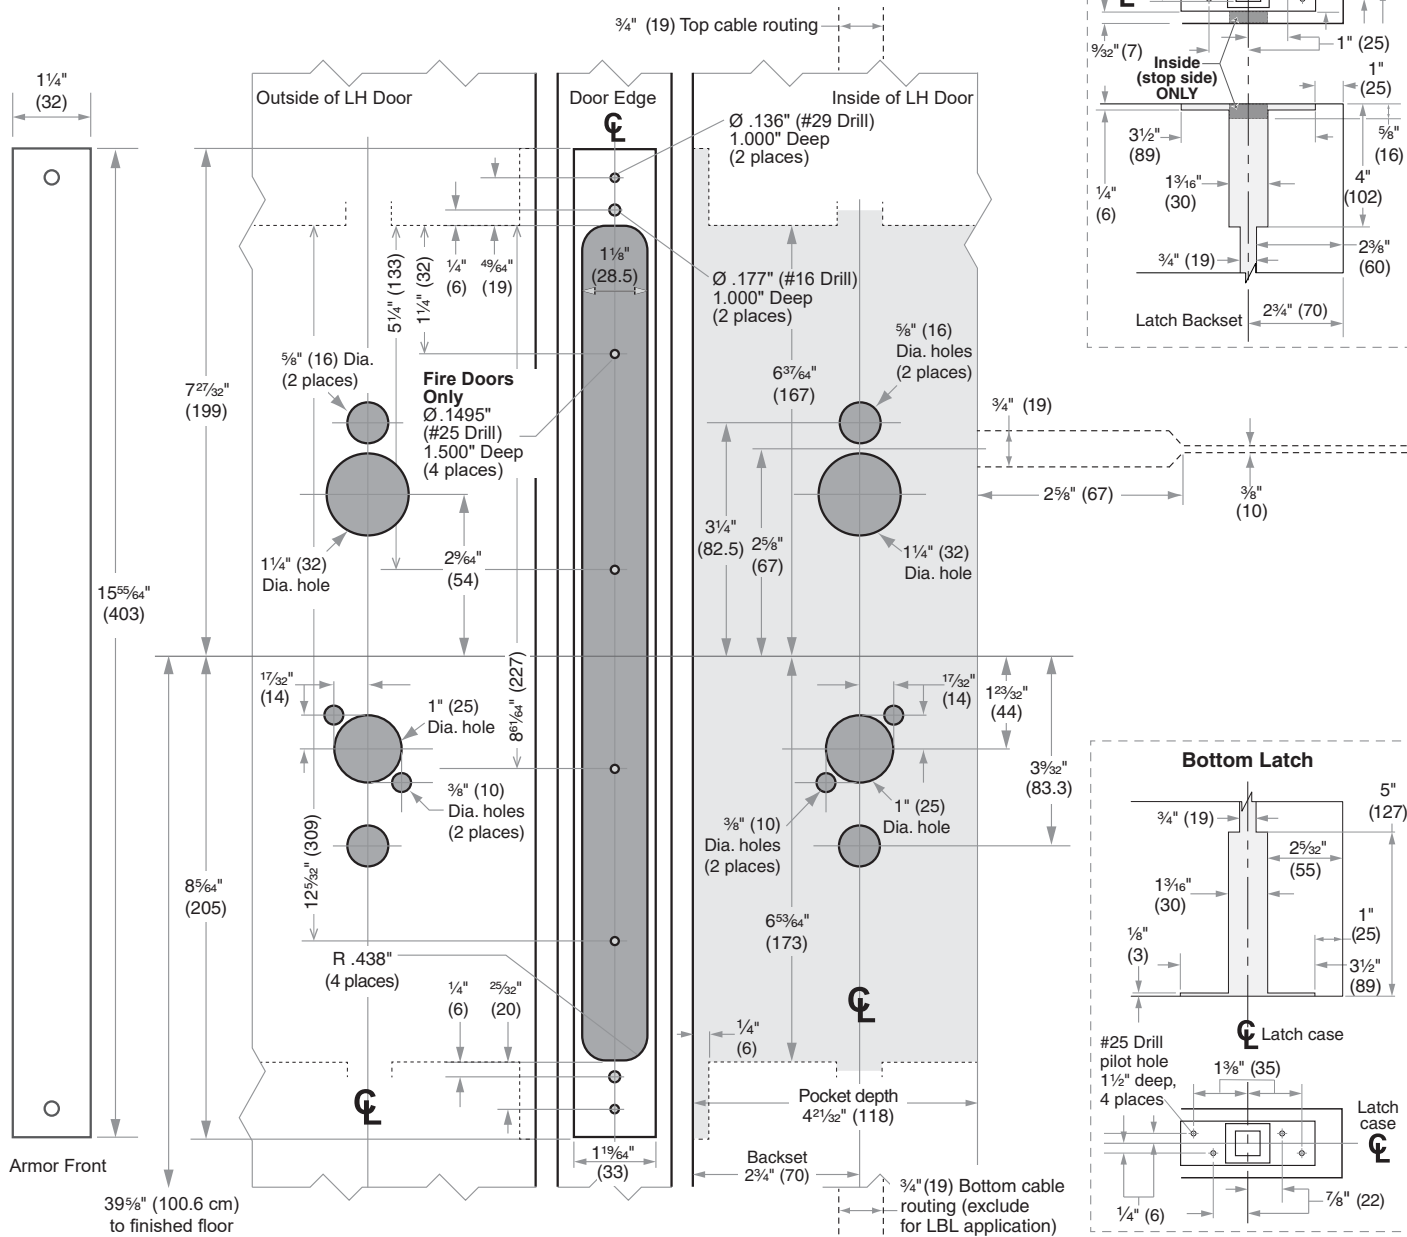

Dimensions shown in parentheses ( ) are in millimeters.

**DRAWING IS NOT TO SCALE!**  
**Customer service: 877-671-7011**

Door preparation template