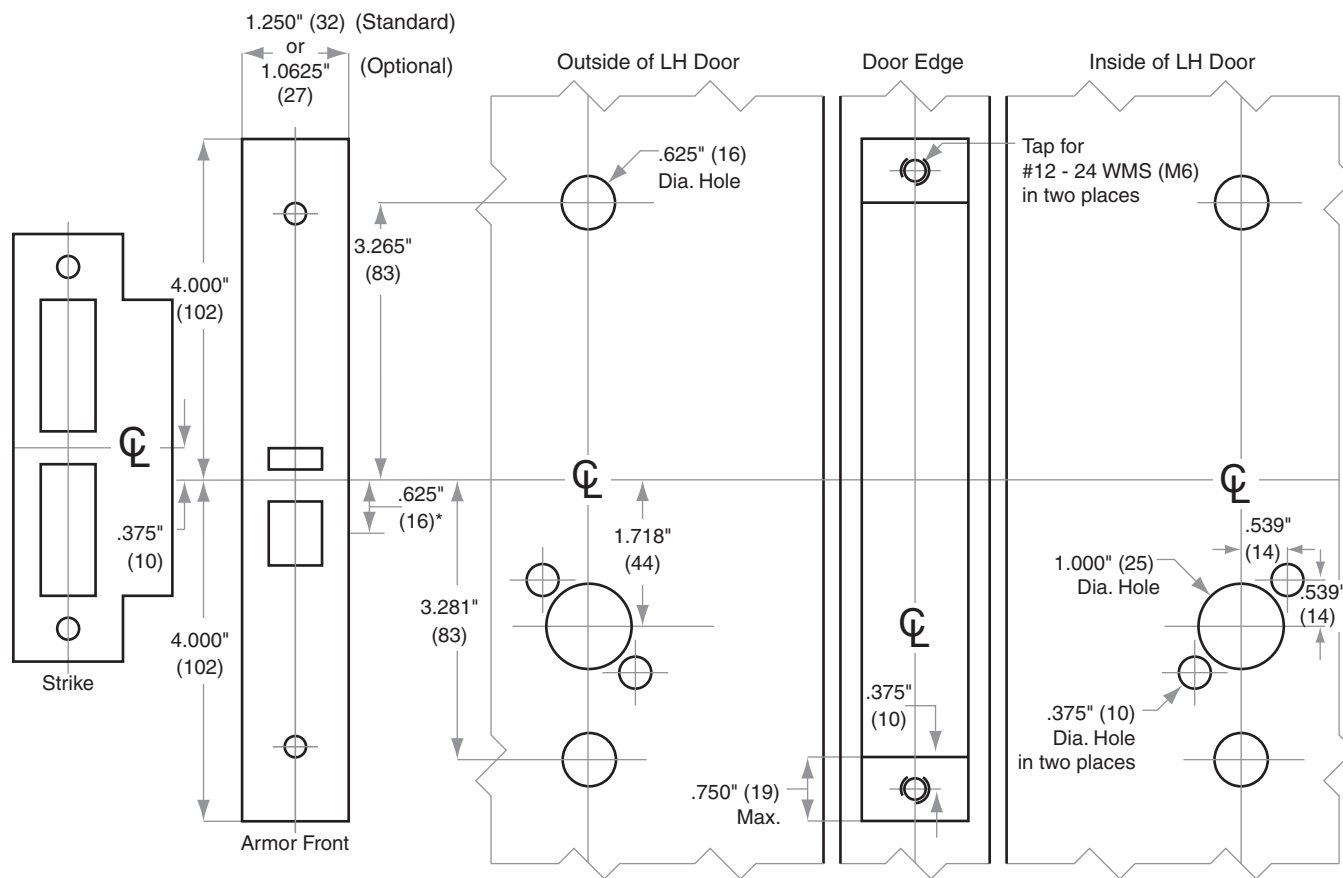

L/LV/LM/LMV-Series

Models L9090, L9091 Electrified Locks

Door Type: Metal, flat or beveled
Trim: Escutcheon

**For Case and Strike dimensions, see Template L1
Refer to Template L1 (revised October 2014 or
later) for information to prepare the door for
wire routing**

Left Hand (LH) Door Shown

*Centerline of Armor Front to Centerline of Latch dimension

Dimensions shown in parentheses ( ) are in millimeters.

© 2021 Allegion
L915 Rev. 12/21
us.allegion.com

DRAWING IS NOT TO SCALE!
Customer service: 877-671-7011

**We can help you find the correct guide for
your product and application!**

Door preparation template

L915