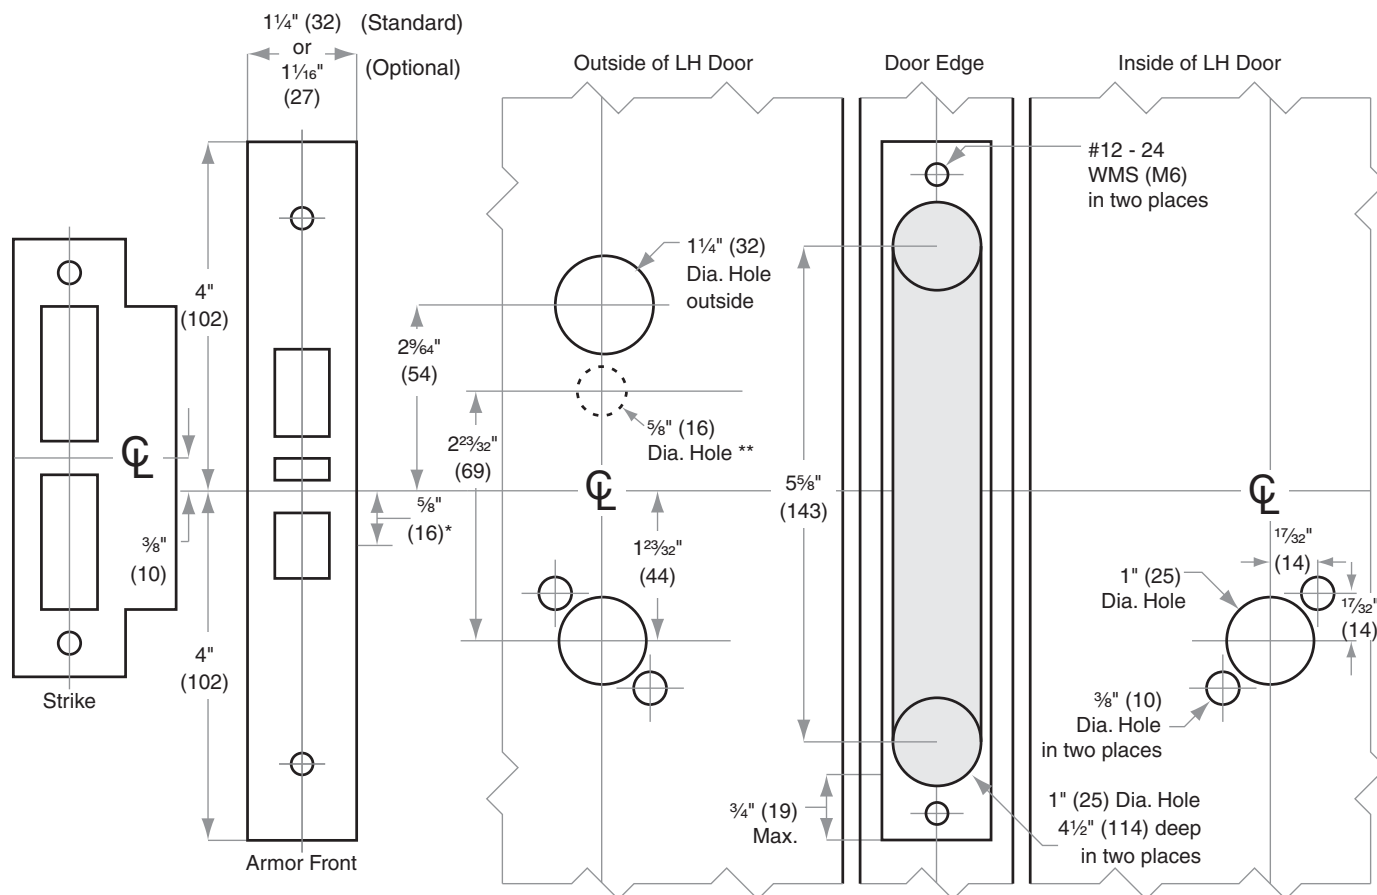

L/LV/LM/LMV-Series

Model L/LV9070, L/LV9076, L/LV9080,
L/LV9080EL/EU, L9465

Door Type: Wood or composite, flat or beveled

Trim: Rose

This template should not be used for HSLR trim. Use template L965 for HSLR trim.

For Case and Strike dimensions, see Template L1
Refer to Template L1 for information to prepare the door for wire routing

Left Hand (LH) Door Shown

* Centerline of Armor Front to Centerline of Latch dimension
** Additional preparation for L283-721, L283-722, L283-723, L283-724

Dimensions shown in parentheses ( ) are in millimeters.

© 2021 Allegion
L905 Rev. 12/21
us.allegion.com

DRAWING IS NOT TO SCALE!
Customer service: 877-671-7011

We can help you find the correct guide for your product and application!

Door preparation template

L905