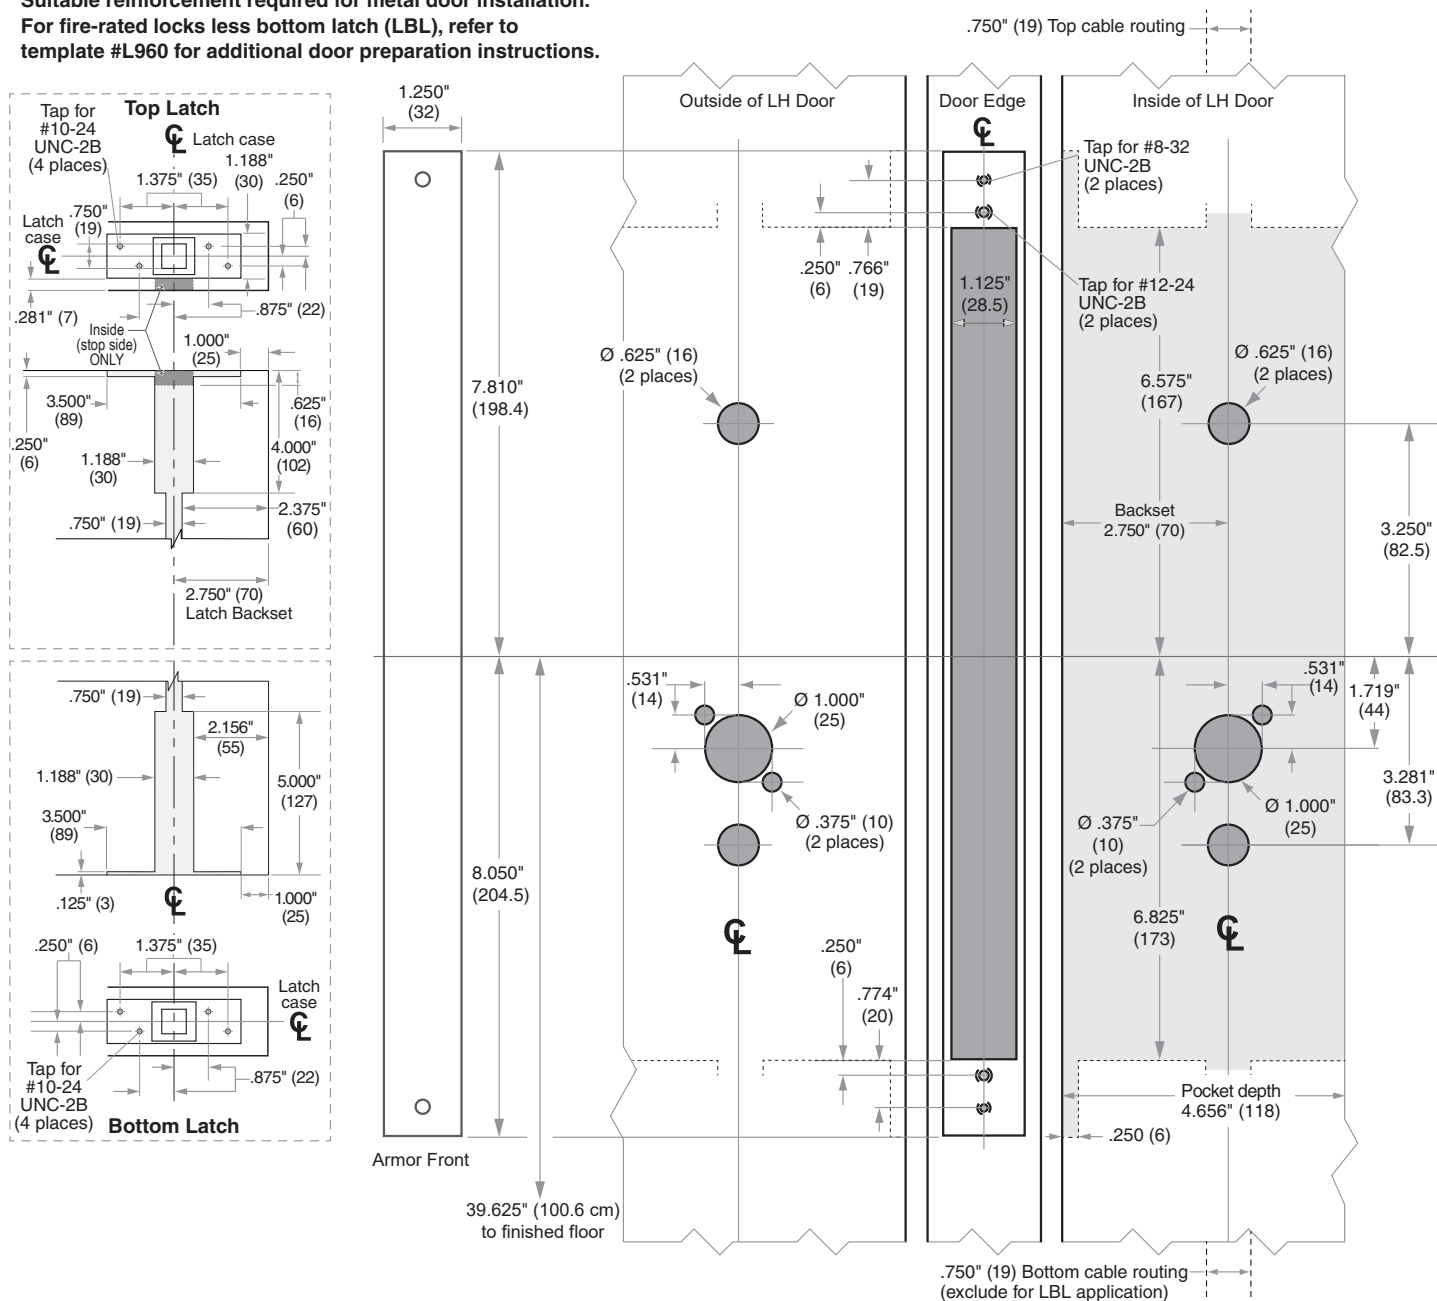

LM9200-Series

Models LM9210, LM9210M Locks

Door Type: Metal, flat or beveled
Trim: Escutcheon

For case and strike dimensions, see Template L3.

NOTES:
Suitable reinforcement required for metal door installation.
For fire-rated locks less bottom latch (LBL), refer to
template #L960 for additional door preparation instructions.

Dimensions shown in parentheses ( ) are in millimeters.

© 2021 Allegion
L943 Rev. 12/21
us.allegion.com

DRAWING IS NOT TO SCALE!
Customer service: 877-671-7011

**We can help you find the correct guide for
your product and application!**

Door preparation template

L943