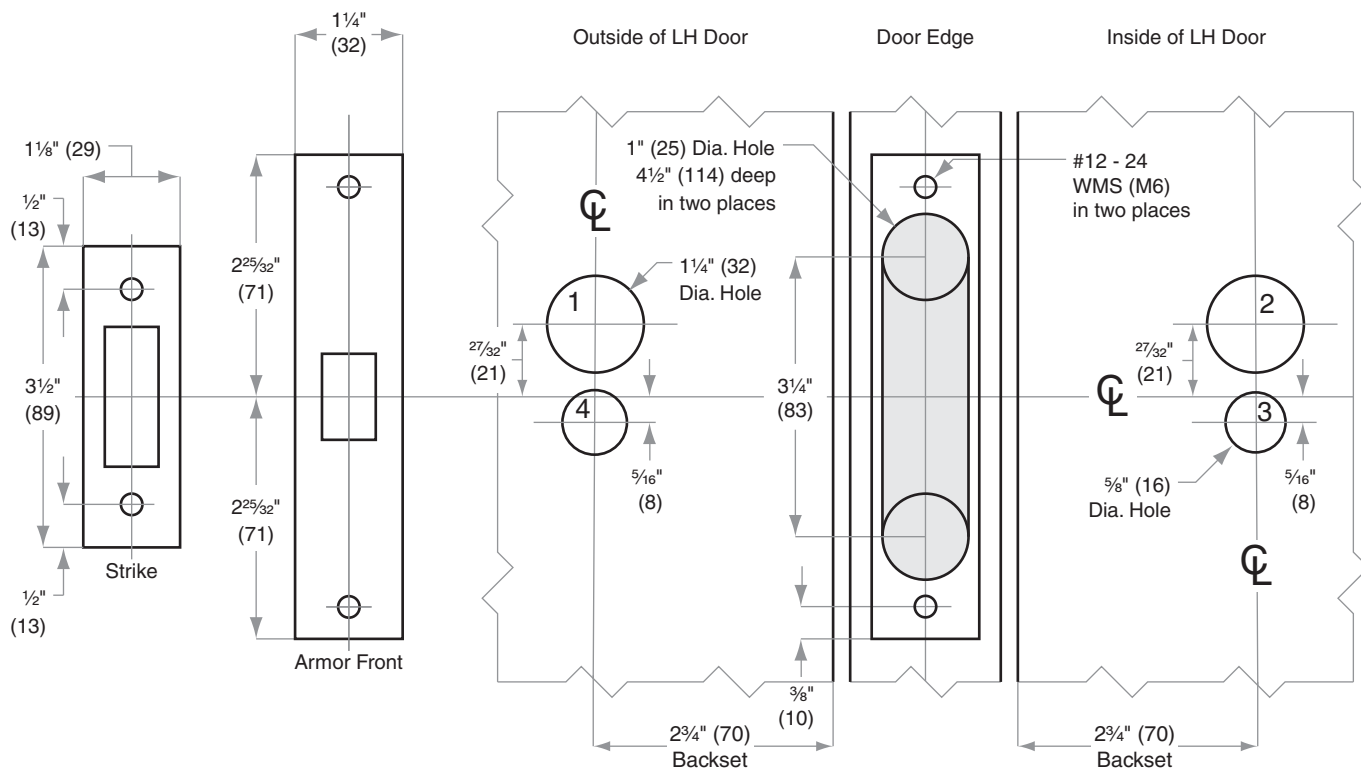

L/LV/LM/LMV-Series

Model L460, L462, L463, L464, L480, L496

Door Type: Wood or composite, flat or beveled

Trim: Small case deadbolt

For case and strike dimensions, see Template L2.

FUNCTION	DRILL			
	1	2	3	4
L460	X		X	**
L462, L463	X	X	***	**
L464	X			**
L480			X	
L496*	X		X	X

* Drill through-hole from 3 to 4 for L496

** Additional preparation for L283-721, L283-722, L283-723, L283-724

*** Additional preparation for L283-711, L283-712, L283-713, L283-714

Left Hand (LH) Door Shown

Dimensions shown in parentheses ( ) are in millimeters.

© 2021 Allegion
L909 Rev. 12/21
us.allegion.com

DRAWING IS NOT TO SCALE!
Customer service: 877-671-7011
We can help you find the correct guide for your product and application!

Door preparation template

L909