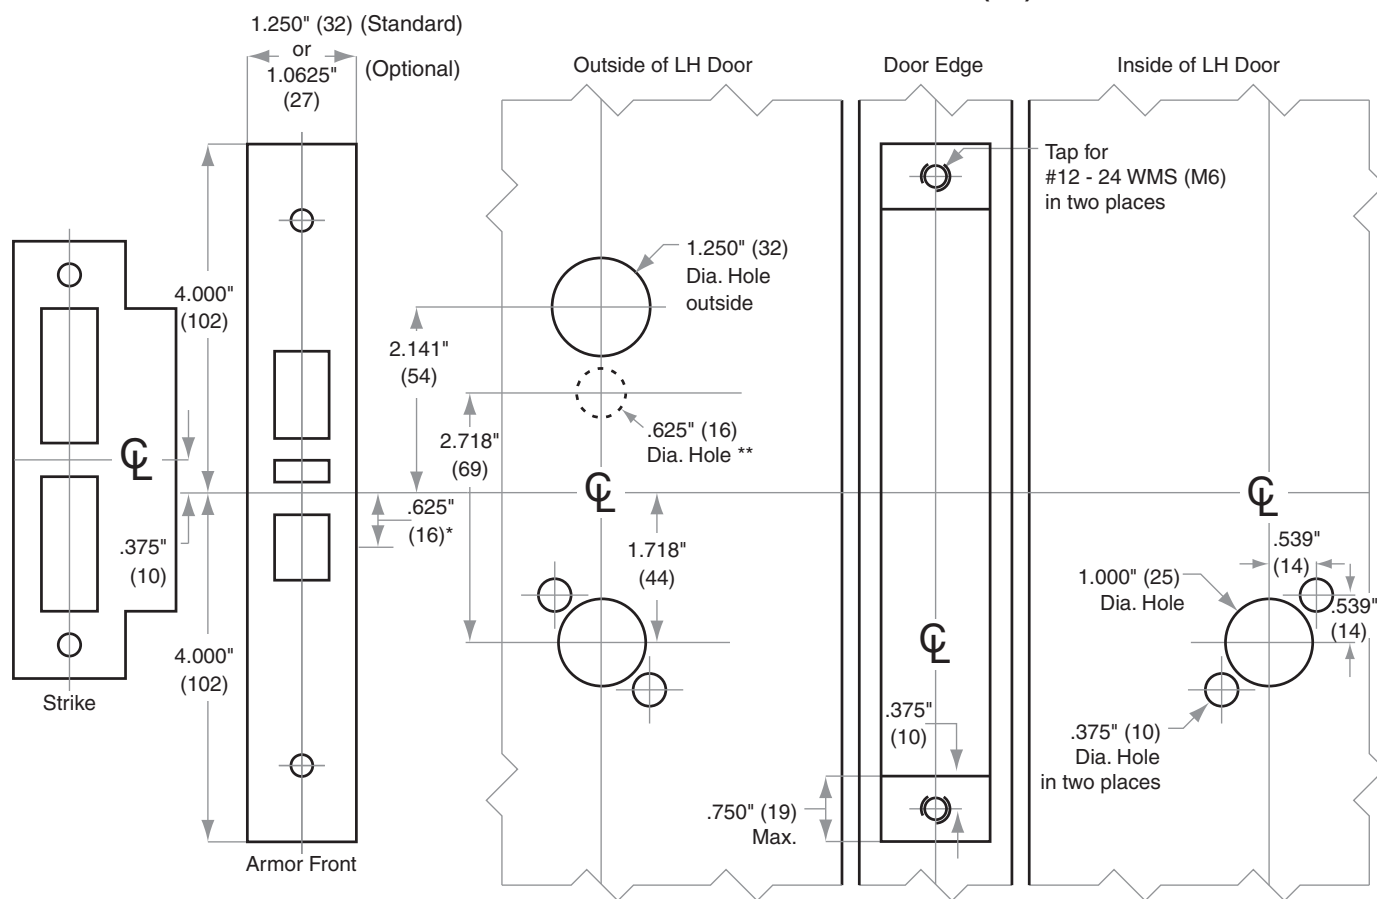

L/LV/LM/LMV-Series

Model L/LV9070, L/LV9076, L/LV9080,
L/LV9080EL/EU, L9465, LM/LMV9370, LM/LMV9380

Door Type: Metal, flat or beveled

Trim: Rose

This template should not be used for HSLR trim. Use template L966 for HSLR trim.

For Case and Strike dimensions, see Template L1
Refer to Template L1 for information to prepare the door for wire routing

Left Hand (LH) Door Shown

* Centerline of Armor Front to Centerline of Latch dimension
** Additional preparation for L283-721, L283-722, L283-723, L283-724

Dimensions shown in parentheses ( ) are in millimeters.

© 2021 Allegion
L906 Rev. 12/21
us.allegion.com

DRAWING IS NOT TO SCALE!
Customer service: 877-671-7011

We can help you find the correct guide for your product and application!

Door preparation template

L906