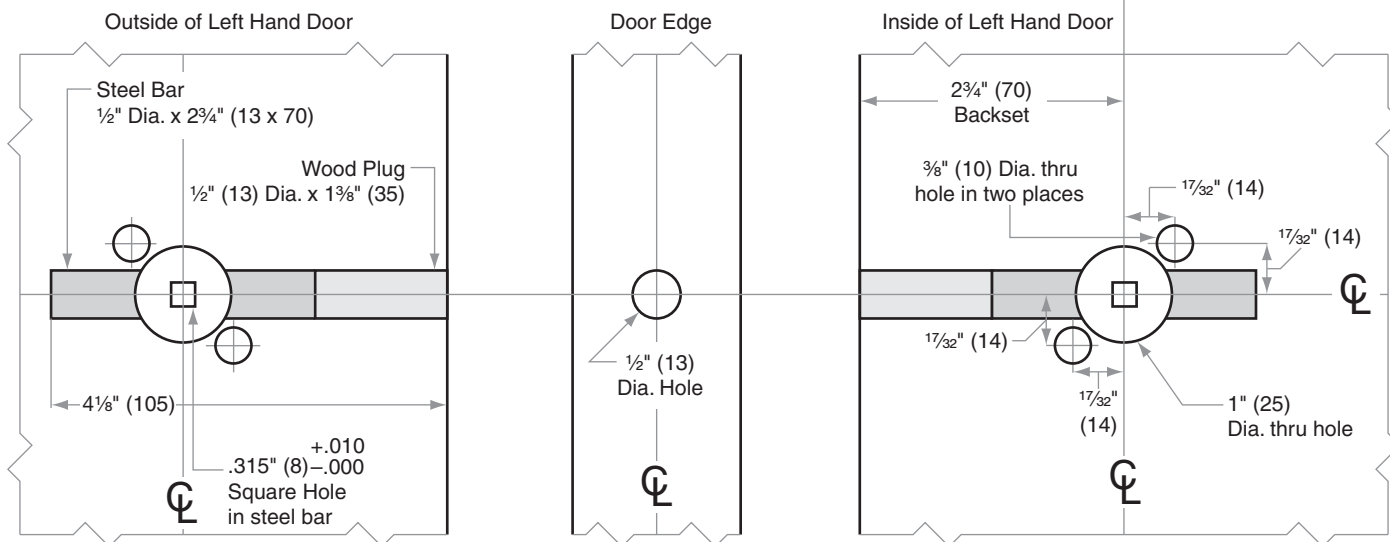

L/LV/LM/LMV-Series

Model L0172

Door Type: Wood or composite, flat
Trim: Rose

Left Hand (LH) door shown

Dimensions shown in parentheses ( ) are in millimeters.

© 2021 Allegion
L743 Rev. 12/21
us.allegion.com

DRAWING IS NOT TO SCALE!
Customer service: 877-671-7011
We can help you find the correct guide for your product and application!

Door preparation template

L743