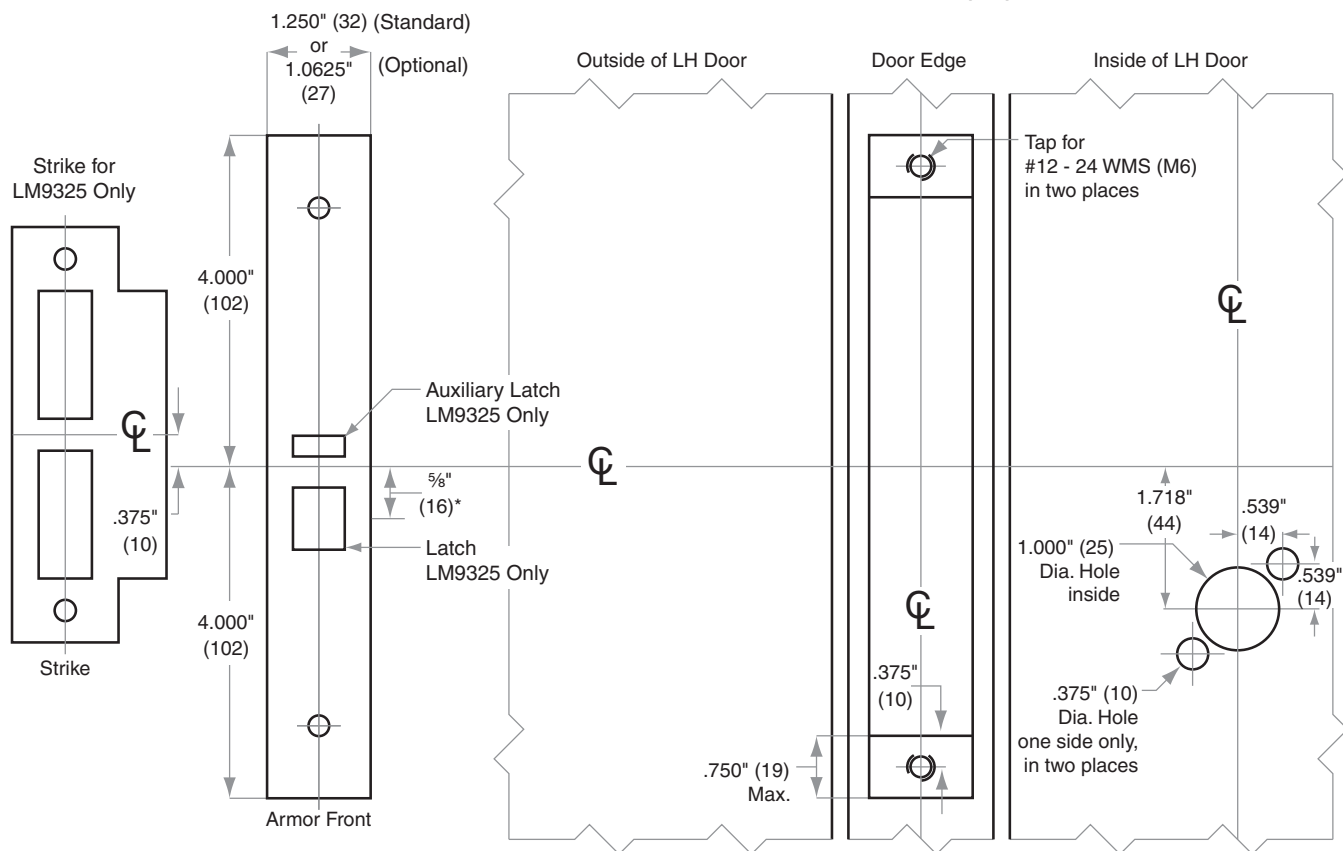

L/LV/LM/LMV-Series

Model L9175, LM9325

Door Type: Metal, flat or beveled
Trim: Rose

For Case and Strike dimensions, see Template L1

Left Hand (LH) Door Shown

* Centerline of Armor Front to Centerline of Latch dimension

Dimensions shown in parentheses ( ) are in millimeters.

© 2021 Allegion
L806 Rev. 12/21
us.allegion.com

DRAWING IS NOT TO SCALE!
Customer service: 877-671-7011

We can help you find the correct guide for your product and application!

Door preparation template

L806