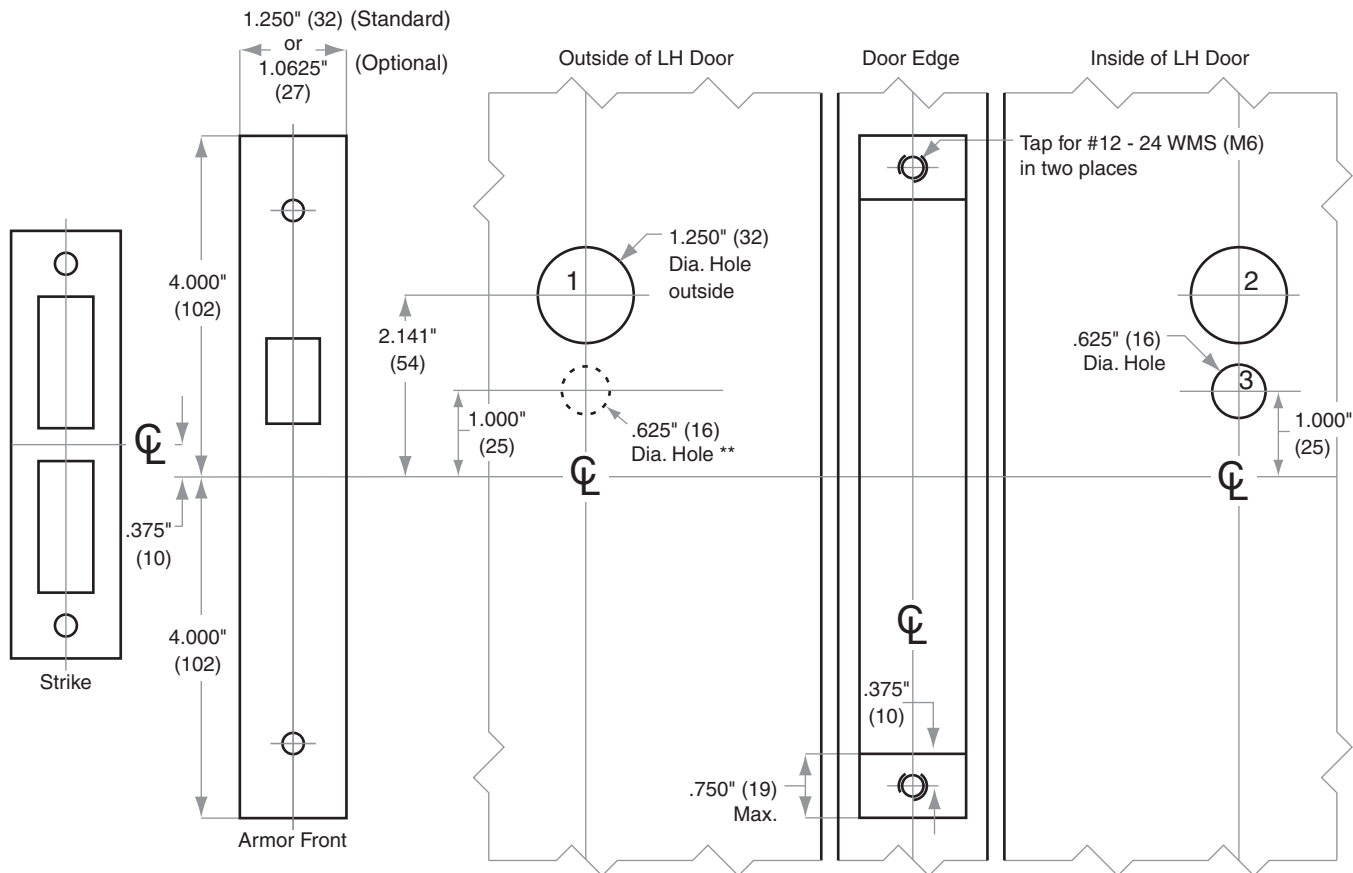

L/LV/LM/LMV-Series

Model L9460, L9462, L9463, L9464

Door Type: Metal, flat or beveled
Trim: Deadbolt

For Case and Strike dimensions, see Template L1

FUNCTION	DRILL HOLE		
	1	2	3
L9460	X		X
L9462, L9463	X	X	***
L9464	X		

Left Hand (LH) Door Shown

- Centerline of Armor Front to Centerline of Latch dimension
- ** Additional preparation for L283-721, L283-722, L283-723, L283-724
- *** Additional preparation for L283-711, L283-712, L283-713, L283-714

Dimensions shown in parentheses ( ) are in millimeters.

© 2021 Allegion
L903 Rev. 12/21
us.allegion.com

DRAWING IS NOT TO SCALE!
Customer service: 877-671-7011

We can help you find the correct guide for your product and application!

Door preparation template

L903