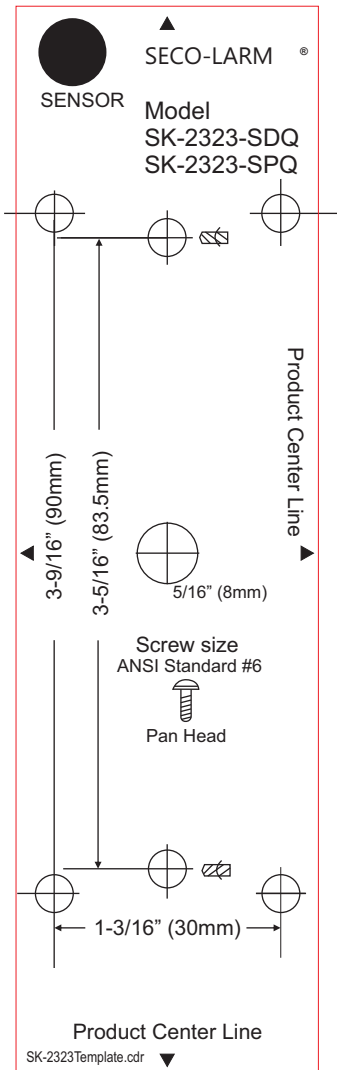

# Outdoor Stand-Alone Weatherproof Keypad Mounting Templates

1:1