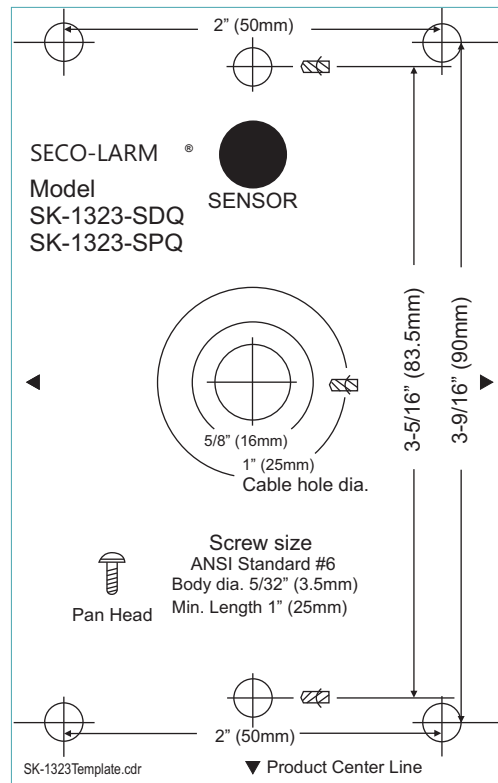

# Outdoor Stand-Alone Weatherproof Keypad Mounting Templates

1:1