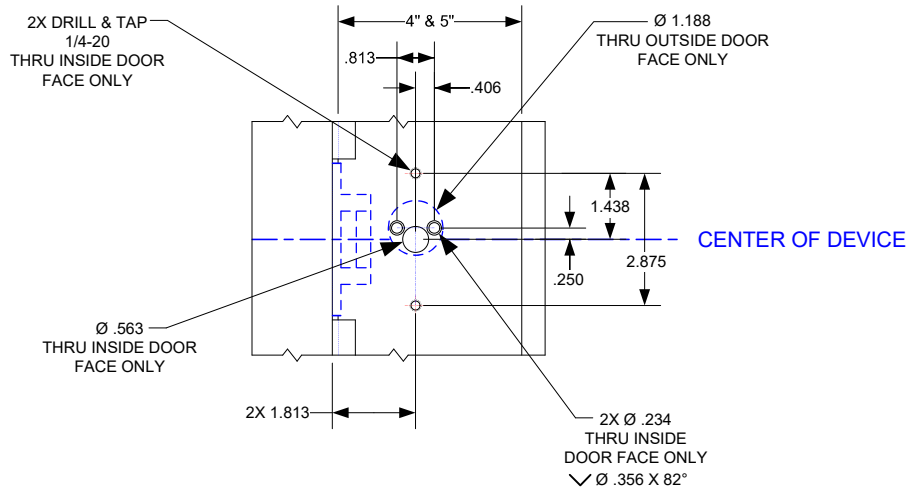

RIM CYLINDER PREP FOR MEDIUM AND WIDE DOOR STILES

ACTIVE STILE