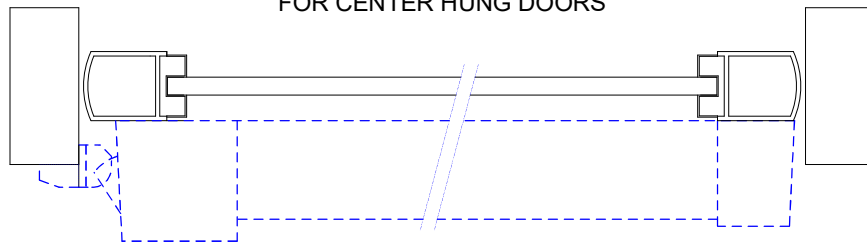

STRIKE MOUNTING FOR CENTER HUNG DOORS

*Item is sold separately, see part number and finish availability below

ST51CV – Center Mounting Extension Block 628 Finish

ST51CY – Center Mounting Extension Block 335 Finish