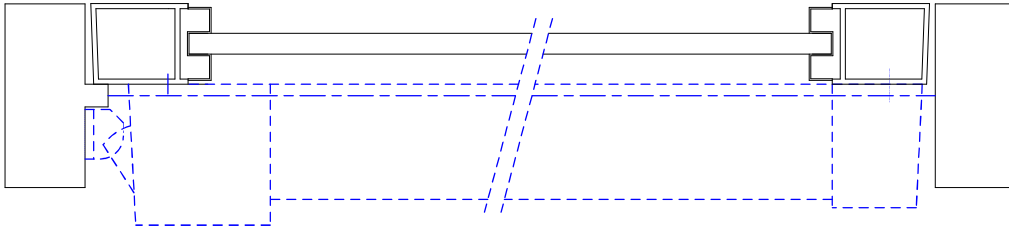

# INSTALLATION INSTRUCTIONS

## S5100 RIM EXIT DEVICE

VIEW FROM TOP OF DOOR

\* CUTOUT REQUIRED ONLY IF STOP IS PRESENT

INTERIOR VIEW OF DOOR

SECTION VIEW A-A