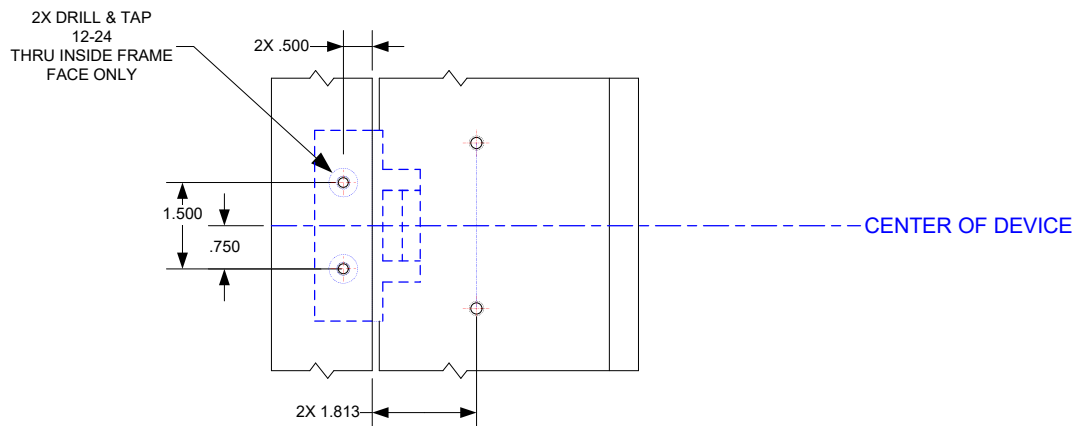

STRIKE MOUNTING FOR CENTER HUNG DOORS

*Item is sold separately, see part number and finish availability below

ST51CV – Center Mounting Extension Block 628 Finish

ST51CY – Center Mounting Extension Block 335 Finish