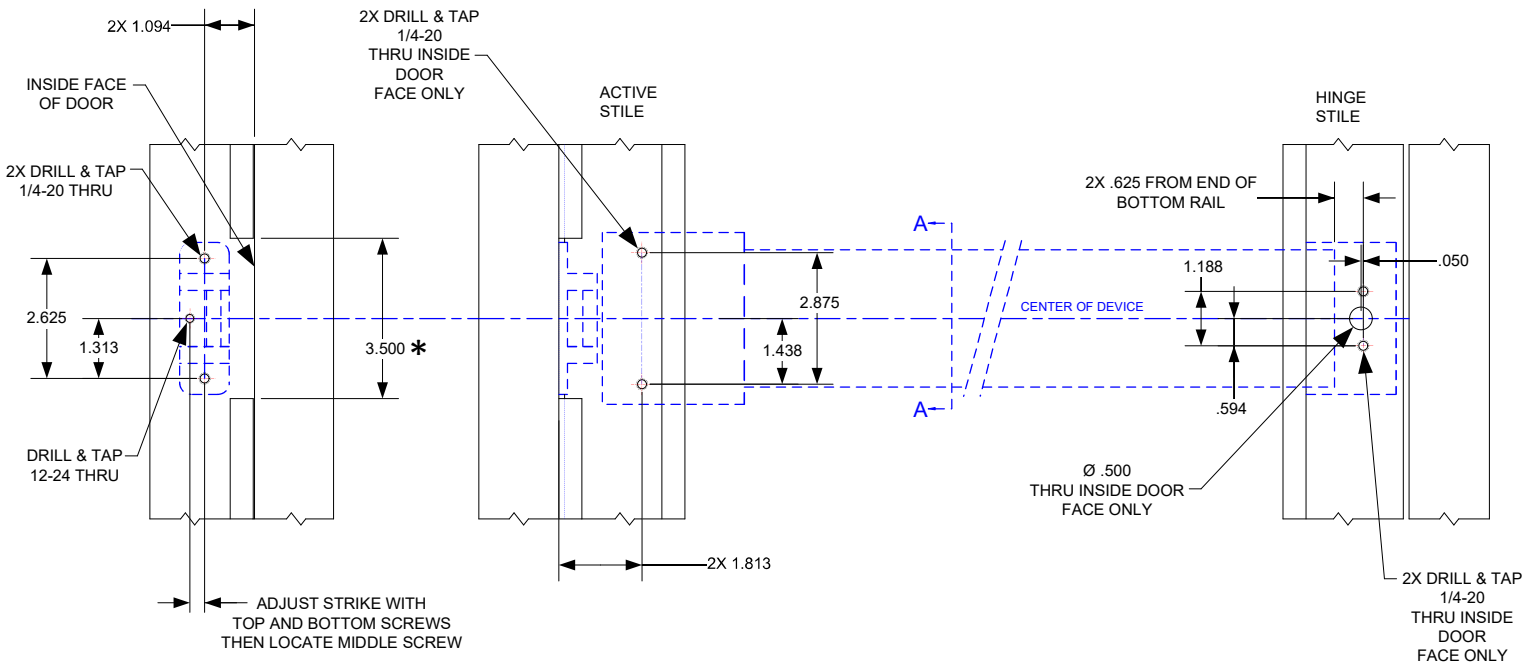

# INSTALLATION INSTRUCTIONS

## S5100 RIM EXIT DEVICE

VIEW FROM TOP OF DOOR

\* CUTOUT REQUIRED ONLY IF STOP IS PRESENT

INTERIOR VIEW OF DOOR

SECTION VIEW A-A