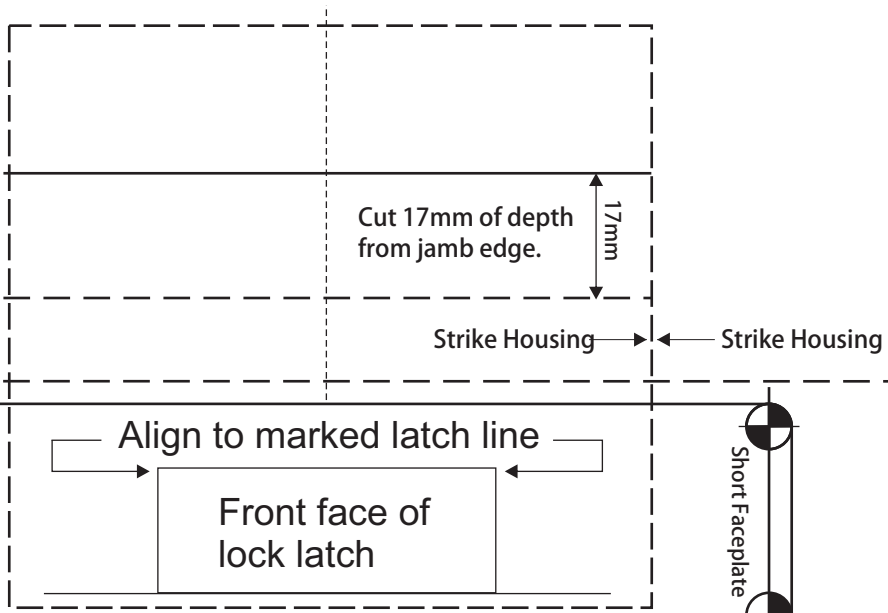

Template for SECO-LARM  
SD-995C & SD-995C24  
SD-994C & SD-994C24  
SD-996C-NUQ

Align to marked latch line  
Front face of lock latch

Short Faceplate

SD-994C

SD-995C

PITGW1  
SD-99xCxxTemplate.cdr