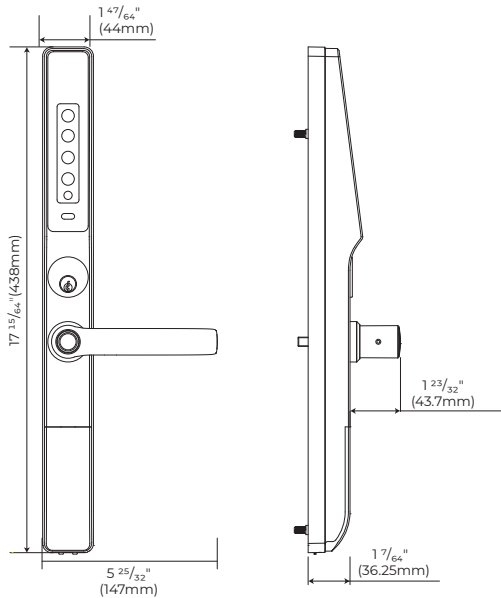

PGD238LWSS
PGD238LWMB

Works with the following lockset:

Deadlatch for Swing Door

1 1/8" (28.6mm)
1 1/2" (38mm)
31/32" (24.6mm)

Deadbolt for Swing Door

1 1/8" (28.6mm)
1 1/2" (38mm)
31/32" (24.6mm)

Hook Bolt for Slide door

1 1/8" (28.6mm)
1 1/2" (38mm)
31/32" (24.6mm)

(Optional) Push to Exit Bar for Swing Door

Fits wood, metal, or aluminum glass doors with a minimum sash width of 1 3/4" (44.5mm).

Included

- Defender Lever Edition smart lock
- Mortise Lockset assembly
- Secure Link Wifi Hub
- Wireless Door Sensor
- Installation Screws
- Strike Plate & Housing
- Back Plate
- Physical Keys x 5
- AA Alkaline Batteries x 4
- Quick Start Guide
- Installation and User Manuals
- MIFARE RFID Cards x 3

Works with Exit Push Bar, Push Pedal, Push Lever or another Defender (238L)

Specs

Function: Mortise Entry-Exit Smart Lock
Fit: door frames 2" - 3" (25.4mm - 76.2mm)
Door handle: field reversible for L/R swing doors
Dimensions (HxW): 17 1/4 x 1 47/64" (438mm x 44mm)
Backset: 1" (25.4mm)
Latch: 1/2" (12.7mm) steel
Power Supply: AA x 4
Working environment: 4 ~ 140°F (-20 ~ 60°C)
Colors: Stainless Steel and Matte Black