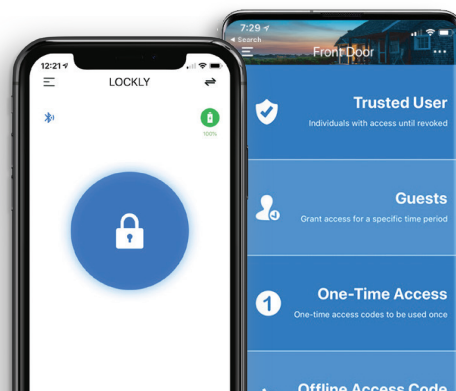

Features

Hack-proof PIN Genie® digital touchscreen.

3D biometric fingerprint sensor access - stores up to 99 fingerprints.

Remote lock and unlock using the Lockly app.

Suitable for swing and sliding doors with narrow wood aluminum or broken bridge frames.

Built-in micro USB charging port for back up emergency access.

IPX5 rated for water protection.

Issue Offline Access Codes™ that do not require users to download an app or have WiFi or Internet connection to use.

Fast pass MIFARE RFID Access.

eKeys - grant one-time use or specific time duration access by issuing codes or digital eKeys via a mobile device.

Grant access, even when you're not home - Remotely lock and unlock your door from anywhere using the Lockly app.

Full control with smartphone and Lockly\OS™.

Works with Secure
Link WiFi Hub
(Included)

TOTAL ACCESS SOLUTION

LOCKLY GUARD™

DEFENDER (238L) | Lever Edition

Securely lock and unlock sliding and swing-style doors