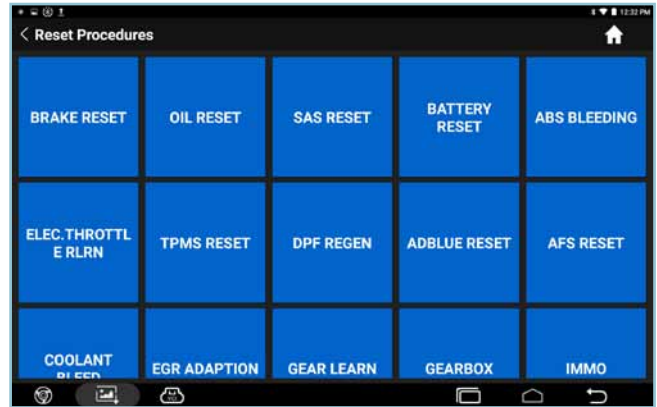

SERVICE RESETS