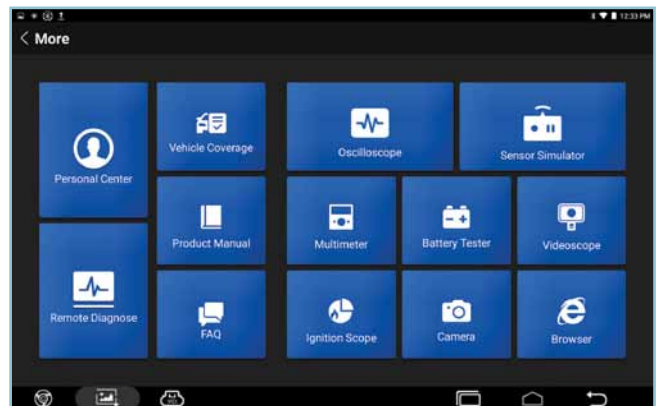

ADVANCED DIAGNOSTICS/ BI-DIRECTIONAL FUNCTIONS

TOPDON

www.topdonusa.com | www.topdon.com

TOPDON USA SUPPORT
CONTACT US TODAY TO
SCHEDULE A DEMO **833-629-4832**

www.instagram.com/topdonusa | www.facebook.com/topdonusa | www.twitter.com/topdonusa | www.youtube.com/topdonusa