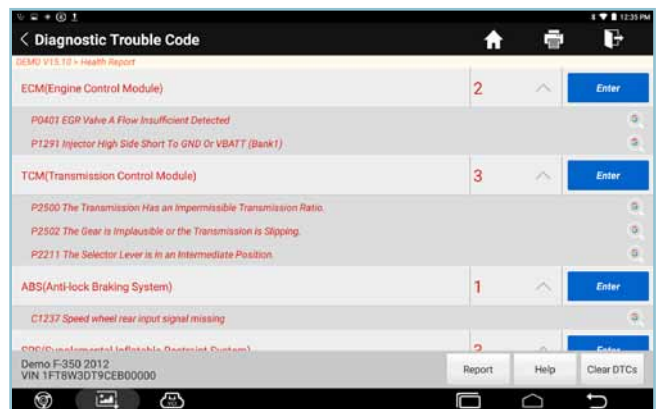

SYSTEM HEALTH