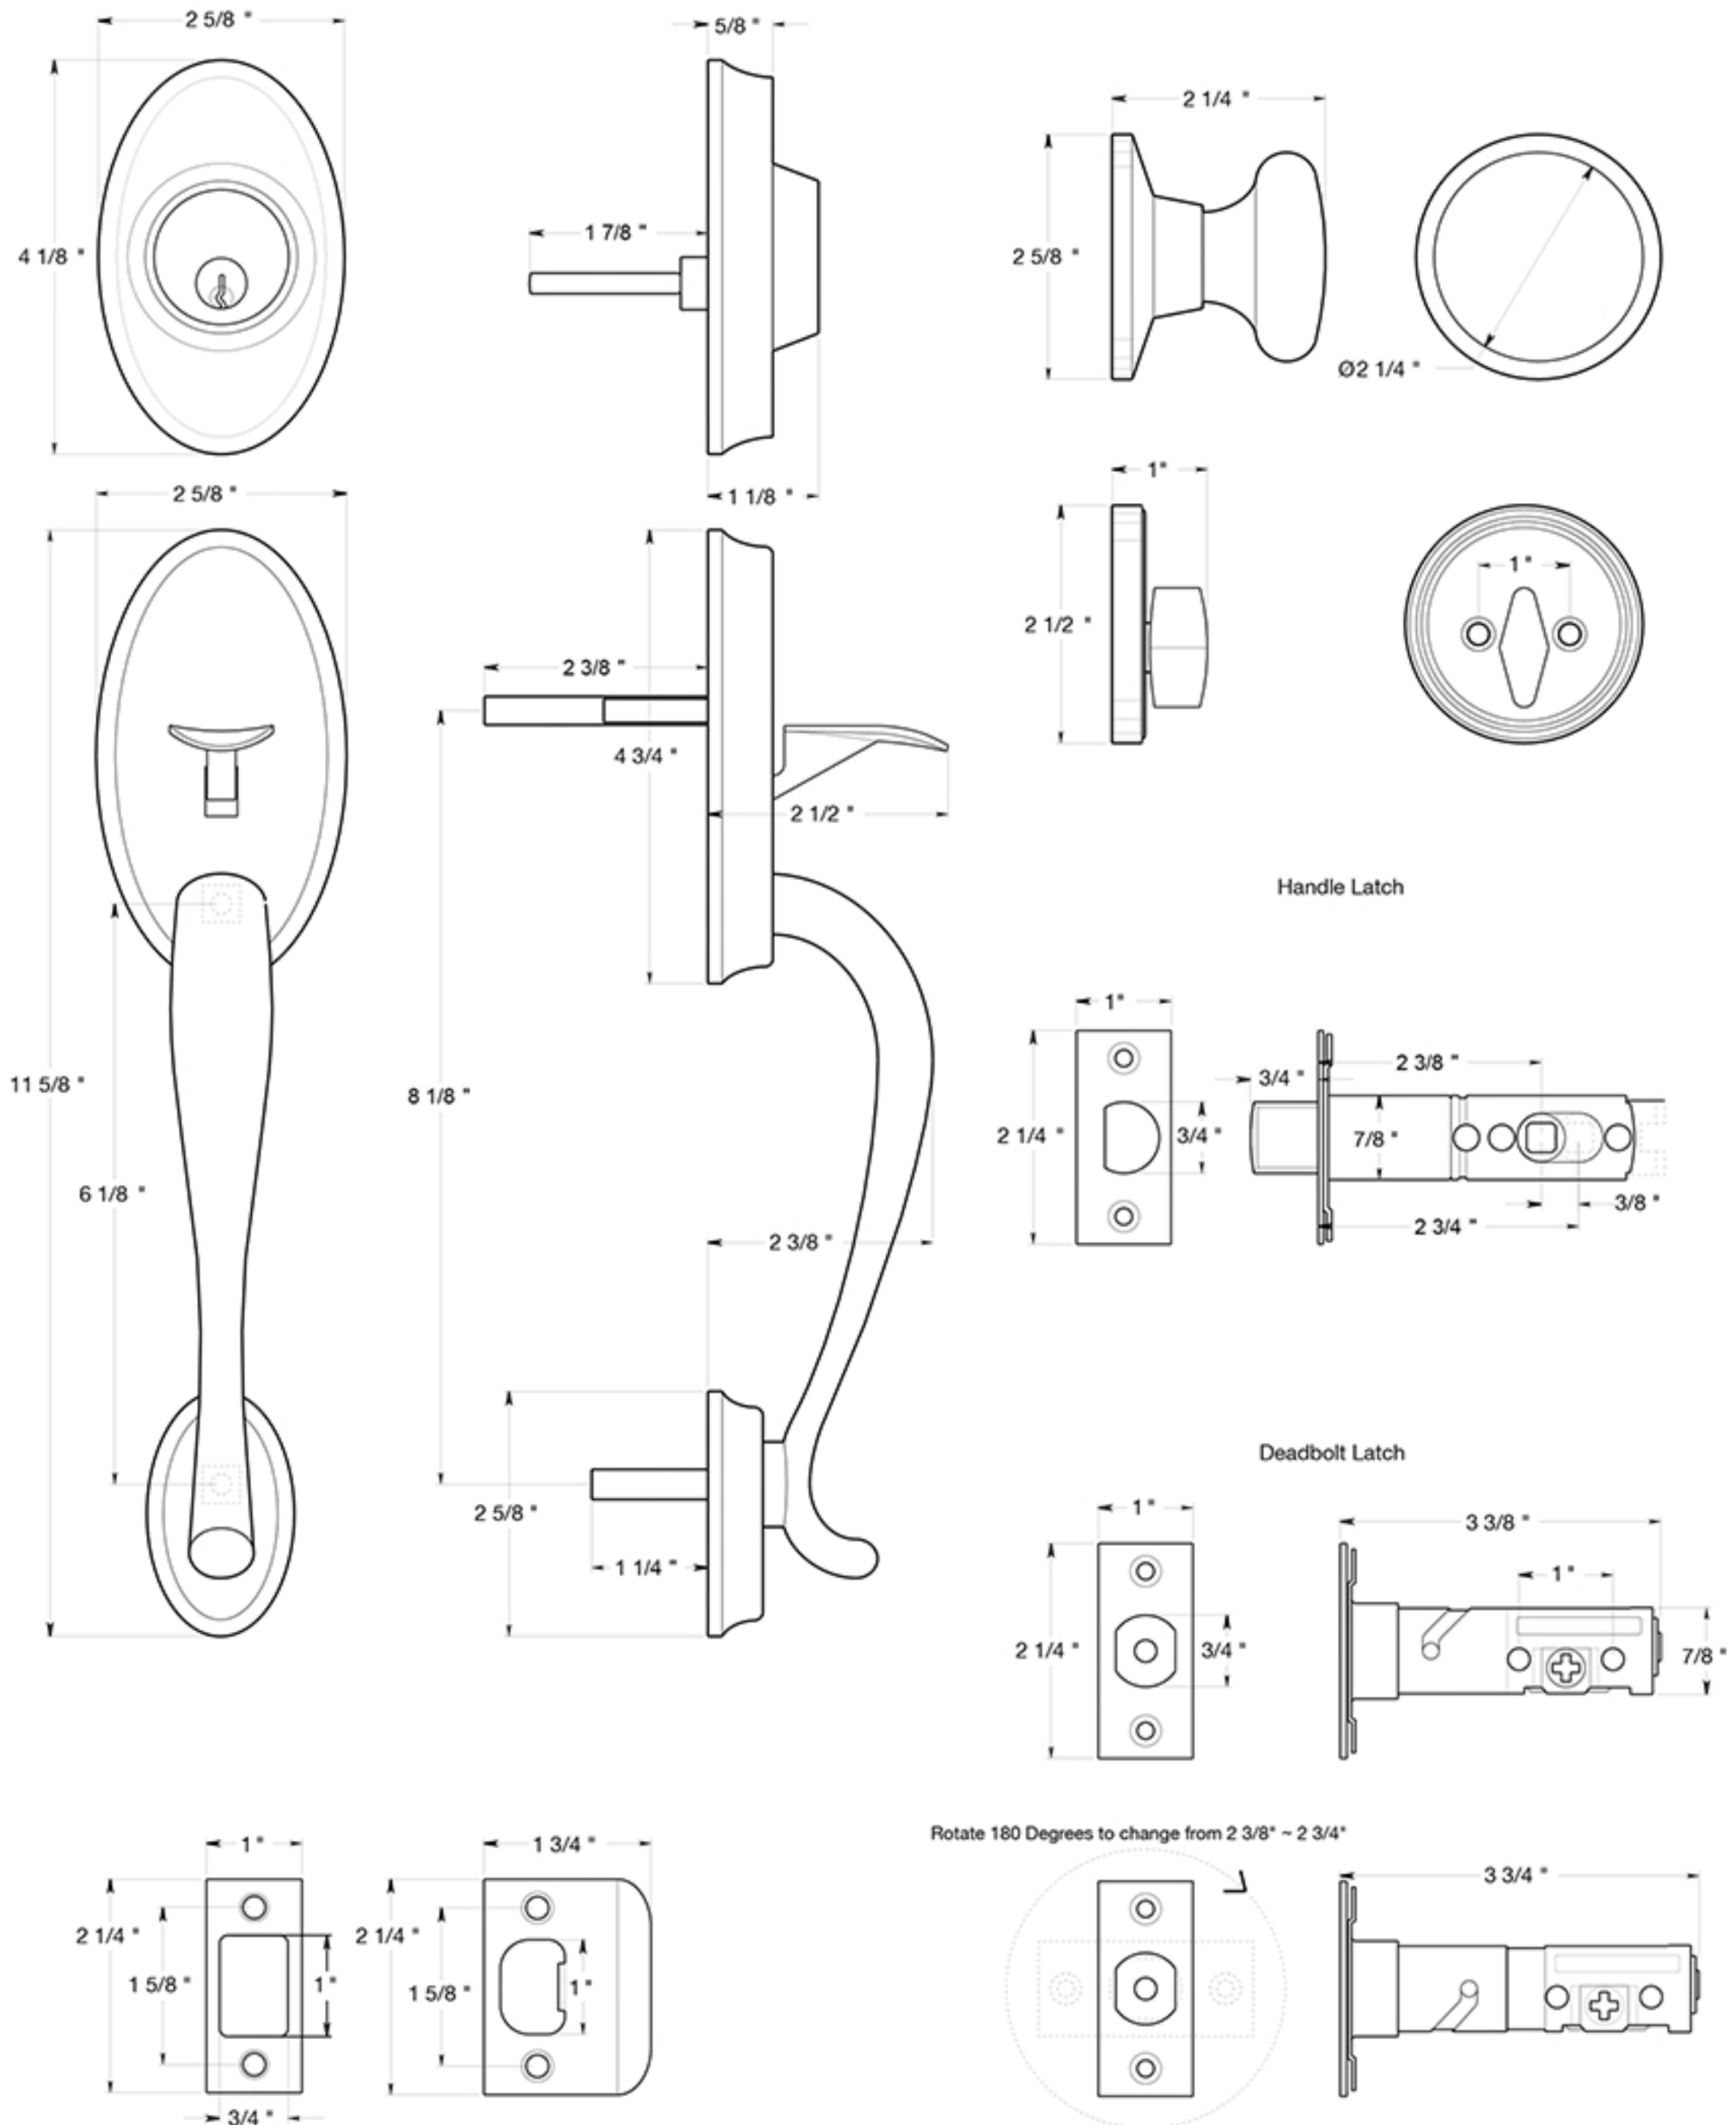

# PRRHRK

RIVERSDALE HANDLESET / ENTRY / WITH ROUND KNOB  
ELITE / SOLID BRASS

DRAWING NOT TO SCALE

NOTE: Deltana reserves the right to constantly improve its products and is not responsible for differences between the product in-hand and the specifications contained in this drawing. We do not recommend to pre-drill holes or pre-cut woods or metals based on the drawing information if the veracity of the specifications has not been proven by the live product.