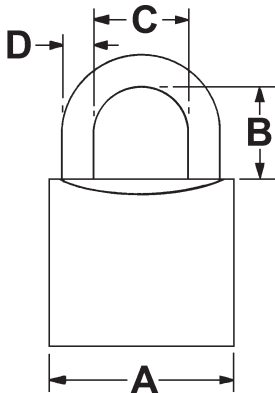

BP SERIES

"Mountain Brand" Brass Padlocks

SPECIFICATIONS

- Body:** Solid brass body
- Cylinder:** Pin tumbler
- Shackle:** Hardened steel
- Internal parts:** Brass
- Locking:** Heel and toe
- Keying:** Keyed different or keyed alike
- Use:** All weather, indoor/outdoor
- Keys:** Includes 3 keys per lock
- Packaged:** Blister packed
- Sales unit:** Sold in full box quantities only
(See chart for box quantities.)

BP Series - Mountain Padlocks

Part #	A	Keying	B	C	D	Box Qty	Case Qty
BP075	3/4" (20mm)	KD or KA #30	1/2"	1/2"	5/32"	10	200
BP100	1" (25mm)	KD or KA #40 & #45	1/2"	1/2"	5/32"	10	200
BP125	1-1/4" (30mm)	KD or KA #51	5/8"	5/8"	7/32"	10	100
BP125-LS	1-1/4" (30mm)	KD or KA #51 & #59	2-1/8"	5/8"	7/32"	10	50
BP150	1-1/2" (40mm)	KD or KA #60, #61 & #65	7/8"	7/8"	1/4"	10	100
BP150-LS	1-1/2" (40mm)	KD or KA #60 & #65	2-1/2"	7/8"	1/4"	10	50
BP175	1-3/4" (45mm)	KD or KA #70 & #75	1"	1"	9/32"	5	75
BP200	2" (50mm)	KD or KA #80	1-1/8"	1"	11/32"	5	75

Special note on our keyed different padlocks:
Keyed different codes are not guaranteed against interchange.

All fractional measurements are approximate. -LS = Long Shackle

- A** = Body size
- B** = Distance between top of lock and inside shackle
- C** = Width of inside shackle
- D** = Shackle diameter