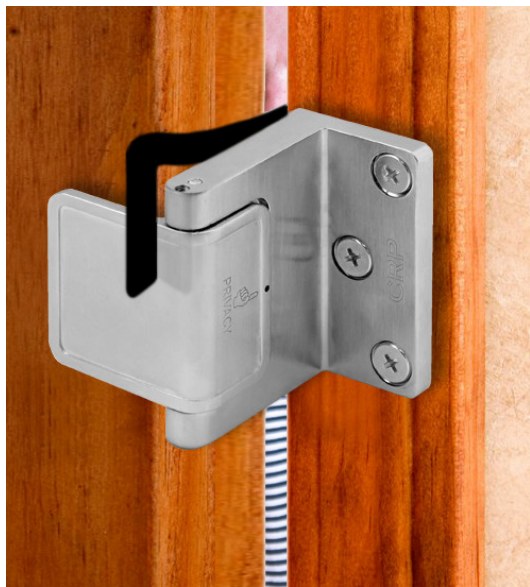

PDL-200 PRIVACY DOOR LATCH DISENGAGE TOOL

Features

- Emergency release tool for privacy door latch
- Height: 9 1/2"
- Width: 1/2"
- Hook Length: 2 1/2"
- Thickness: 0.016"

Material

- Steel

Finishes

- No finish

Note

- This product should be used by authorized personnel only

CAL-ROYAL PRODUCTS, INC.

6605 Flotilla St., City of Commerce, CA 90040 U.S.A.
Phone: (323) 888-6601 • (800) 876-9258 • Fax: (323) 888-6699 • (800) 222-3316
Email: sales@cal-royal.com • Website: www.cal-royal.com

The illustration and technical description in this cut sheet is current as of the date in the version date on the right. Cal-Royal Product reserves the right to, and may, on occasions, make changes and/or improvements in designs and dimensions without prior notice.

2019 / VERSION NO. **01**
YEAR PRINTED

© Cal-Royal Products, Inc. 2019