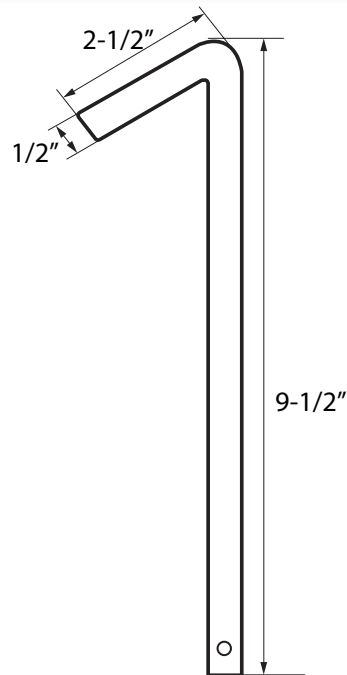

PDL-200 PRIVACY DOOR LATCH DISENGAGE TOOL

Features

- Emergency release tool for privacy door latch
- Height: 9 1/2"
- Width: 1/2"
- Hook Length: 2 1/2"
- Thickness: 0.016"

Material

- Steel

Finishes

- No finish

Note

- This product should be used by authorized personnel only

CAL-ROYAL PRODUCTS, INC.

6605 Flotilla St., City of Commerce, CA 90040 U.S.A.
Phone: (323) 888-6601 • (800) 876-9258 • Fax: (323) 888-6699 • (800) 222-3316
Email: sales@cal-royal.com • Website: www.cal-royal.com

The illustration and technical description in this cut sheet is current as of the date in the version date on the right. Cal-Royal Product reserves the right to, and may, on occasions, make changes and/or improvements in designs and dimensions without prior notice.

2019 / VERSION NO. **01**
YEAR PRINTED

© Cal-Royal Products, Inc. 2019