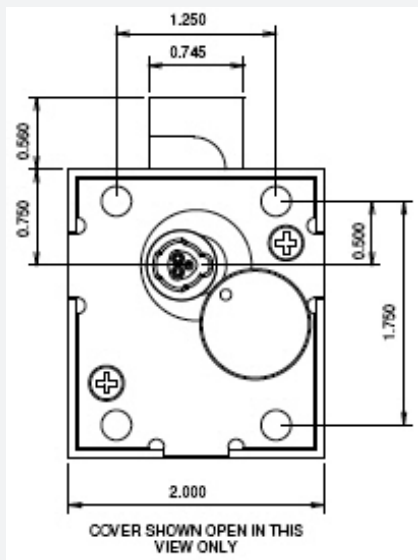

Front and Side Views

XT Lock/Cylinder Features

- No wiring required - all power is provided by the key
- Indoor/Outdoor use - stainless steel shell construction
- 2,000 audit events
- Unauthorized key list