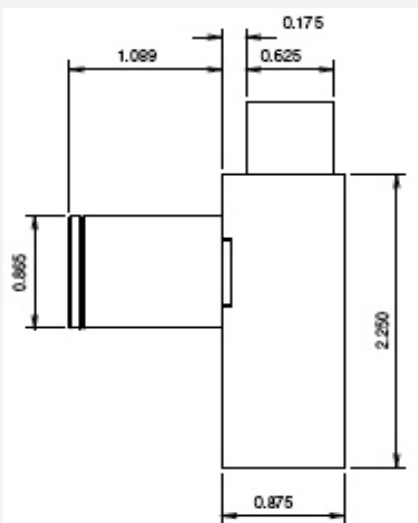

Front and Side Views

XT Lock/Cylinder Features

- No wiring required - all power is provided by the key
- Indoor/Outdoor use - stainless steel shell construction
- 2,000 audit events
- Unauthorized key list