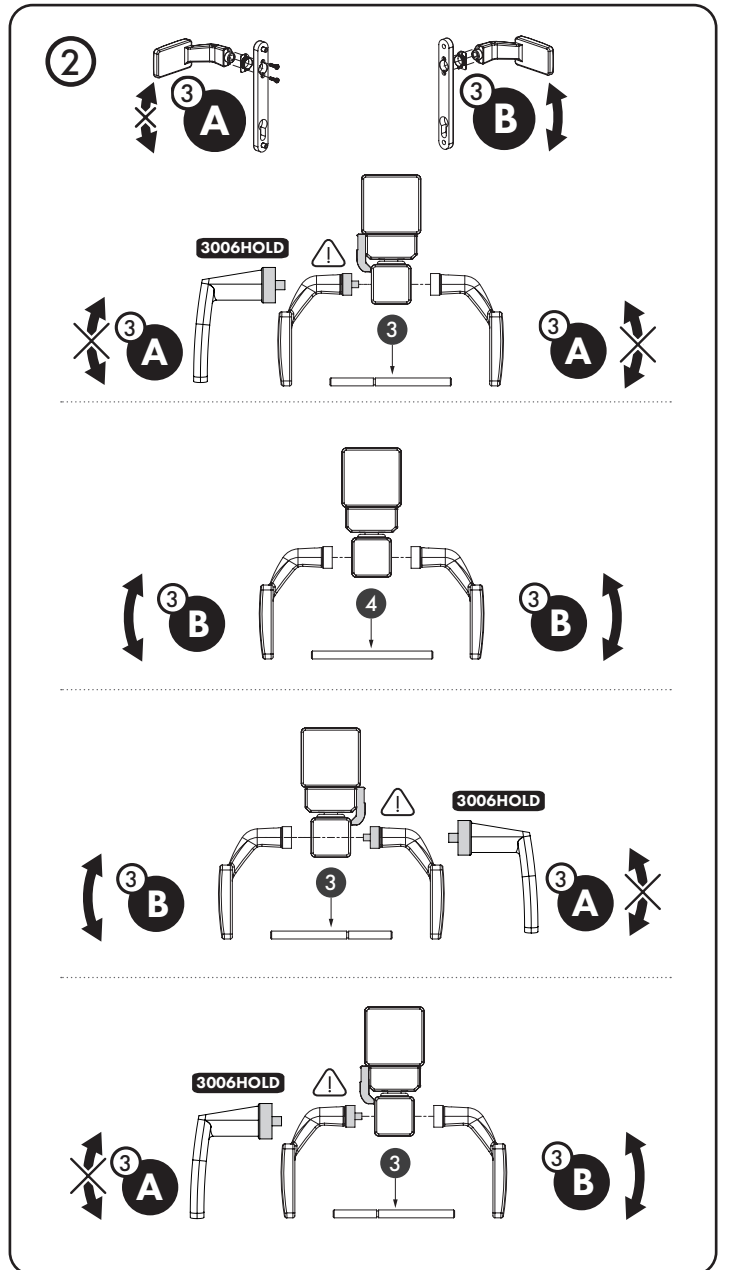

3006FIX	3006PAD	3006HOLD	1	2	3	4	5	6	7	8
										 2x (M4 x 48) 2x (M4 x 55) 2x (M4 x 60) 2x (M4 x 65) 2x (M4 x 71)

pictures@locinox.com

SUCCESSFUL INSTALLATION?

Please send us your pictures & videos

SUCCESSVOLLE INSTALLATIE?