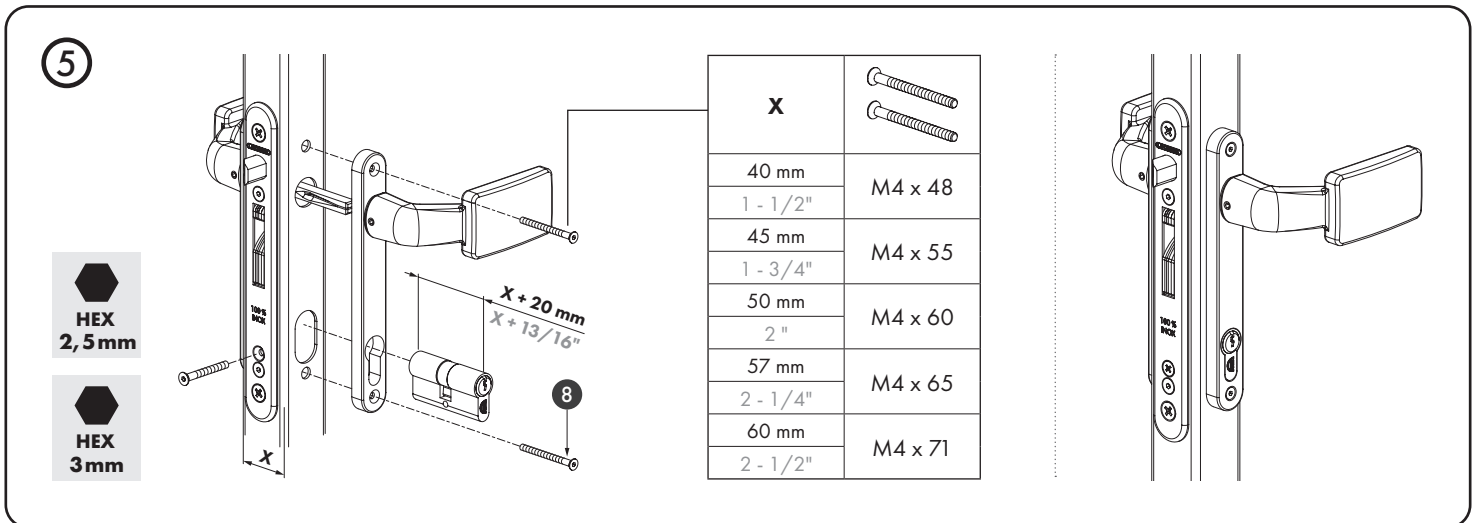

3006FIX	3006PAD	3006HOLD	1	2	3	4	5	6	7	8
										 2x (M4 x 48) 2x (M4 x 55) 2x (M4 x 60) 2x (M4 x 65) 2x (M4 x 71)

pictures@locinox.com

SUCCESSFUL INSTALLATION?

Please send us your pictures & videos

SUCCESSVOLLE INSTALLATIE?