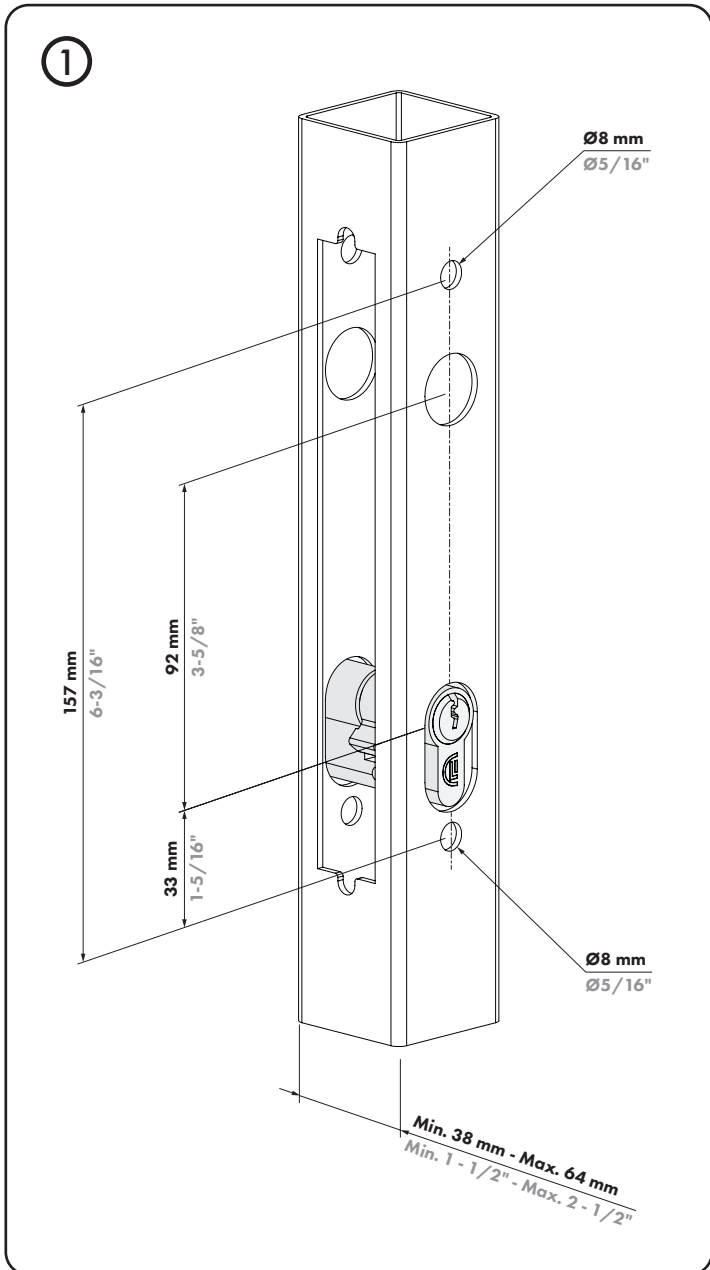

3006FIX	3006PAD	3006HOLD	1	2	3	4	5	6	7	8
										 2x (M4 x 48) 2x (M4 x 55) 2x (M4 x 60) 2x (M4 x 65) 2x (M4 x 71)

pictures@locinox.com

SUCCESSFUL INSTALLATION?

Please send us your pictures & videos

SUCCESSVOLLE INSTALLATIE?