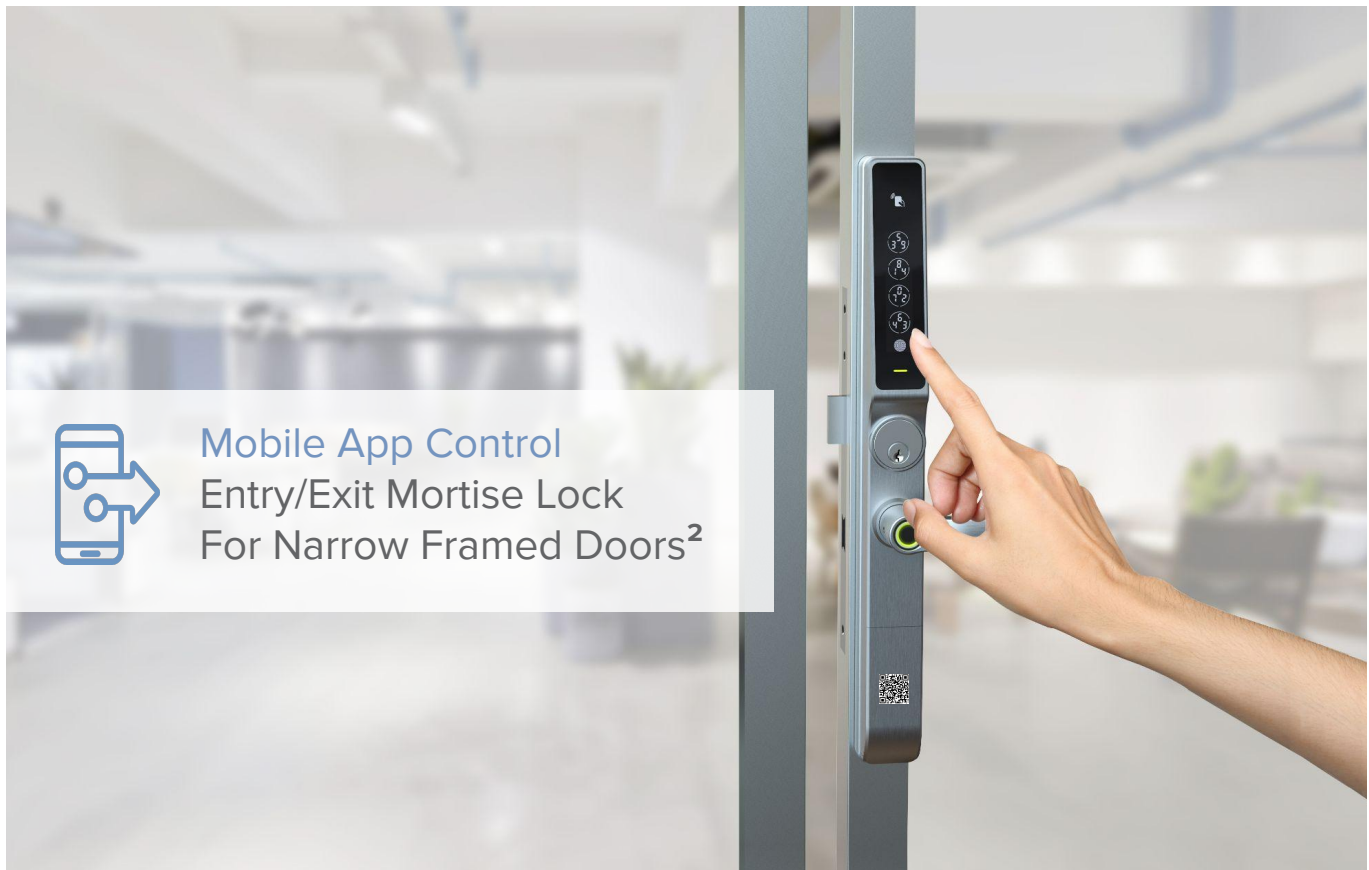

# LOCKLY GUARD<sup>TM</sup> DEFENDER 238LM

Mobile App Control  
Entry/Exit Mortise Lock  
For Narrow Framed Doors<sup>2</sup>

Secure and manage what's most important to you. Ideal for multifamily, offices, hotels and rental units. Lockly Guard provides exit/entry access and security innovation beyond the front door.

**RFID / Fob Key Access**  
Fast and secure access, stores up to 99 fob keys or RFID cards.

**Mobile App Control**  
Unlock, lock, or check door on your smartphone

Features and benefits

**100M+ accesses granted**  
Most trusted fingerprint sensor smart lock