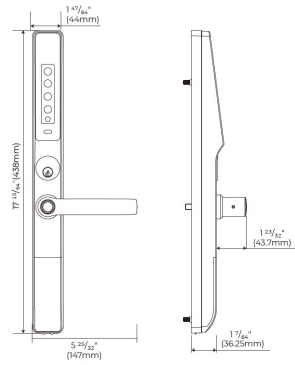

Electronic Specifications

Access Codes¹	Stores up to 999⁰⁸ PIN access codes
RFID/Fob key Access	Stores up to 999⁰⁸ MIFARE RFID/fob
Fingerprint Access	Stores up to 99 biometric fingerprints
Remotely Shareable Temporary Access	Unlimited⁰⁸ Offline Access Codes/ eBadges⁰⁸
Access Logs	Unlimited⁰⁸ Accessible via LocklyPro Commercial app or LocklyOS™
Visual and Audible	Exterior: LED (Red, Green) Interior: LED (Blue) Configurable Lock/Unlock Audio Indicator
Communication Standards	BLE 4.2 , Wi-Fi 2.4GHz, RF433.92MHz Advanced Encryption Standard (AES), 256-bit
Gateway Communication Range (networked solution)	Up to 98' (30m) BLE Up to 197' (60m) Wi-Fi Up to 164' (50m) RF433.92MHz Unobstructed open environment
Command Response	Responds to command from host in less than 3 seconds when linked to Lockly Wi-Fi Hub 0.2S on Fingerprint Recognition
Connectivity Options	LocklyPro Commercial app, LocklyOS ALL in real-time communication
Available Signal Status	Battery Status via App Open/Close Door Status Bluetooth Connectivity Indicator Sensor LED (Red/Green)
Battery Life	AA Alkaline Batteries x 4 Up to 1 year (offline mode) up to 9 months (regular use with App & Sensor Built-in Micro USB Charging port
Operating temperature	-4°F to 151°F (-20°C to 66°C)
Operating Humidity	0 - 100% non-condensing

Credential Specifications

Credential Technologies	RFID Card (13.56 MHz), BLE (2.4 GHz) Wi-Fi (2.4GHz) Capacitive Sensor Patented PIN Genie Keypad
Standards	ISO 14443
Maximum Read Range	RFID: up to 0.79" BLE: up to 98' (30m) Wi-Fi: up to 197' (60m),
RFID/Fob compatibility	MIFARE® S50
Mobile Compatibility	LocklyPro Commercial app BLE 4.2 LocklyOS

Mechanical Specifications

Handing	Field reversible for Swing style doors
Materials	Premium Zinc Alloy chassis and escutcheon
Door Thickness	1 1/2" - 2 3/4" (40mm - 70mm)
Backset	1-1/8", 1-1/2", 1" (28mm, 38mm, 25mm)
Bolt/Latch	1/2" (12.7mm) steel throw
Door Frame Thickness	1" - 2 1/4" (25.4mm - 54mm)
Physical Keys	SC4 6-pin, 2pcs included, rekeyable

Certifications /Warranty

Certification	
Warranty	Lifetime 24/7 Technical Support 2-year Limited Mechanical & Finish 2-year Limited Electronics

Ordering information

1 Edition PGD238LM DEFENDER (Doorman Edition) PGD238LE DEFENDER (Exit Trim Edition) PGD238T³ DEFENDER Mortise with Thumbturn	4 Finish SN Satin Nickel MB Matte Black Custom colors available (advanced order required)	6 RFID / Fob key PGA803WH Tag key (10 included) PGA803P Fob key (10pcs.not included) PGA803L 1" RFID sticker (10pcs) PGA803LL 2 1/2" x 1 1/8" RFID sticker (10pcs) PGA803S RFID card (10pcs)
2 Wi-Fi Hub PGH230 (included) *Wi-Fi hub required	5 Lockset See next page for compatible locksets (not included/ to be quoted separately)	7 Exit-Push See next page for compatible options (not included/ to be quoted separately)
3 Sensors Wireless Door Sensor (included/optional)