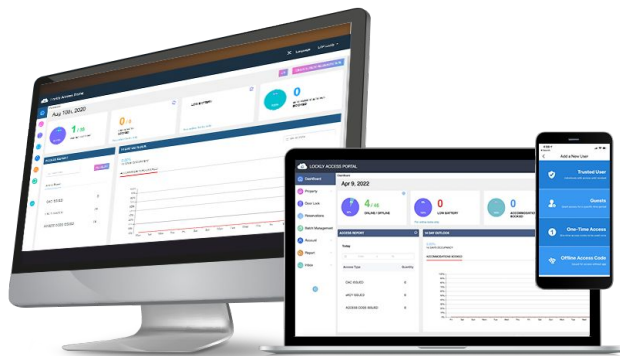

Property management

See the big picture from here

Works with LocklyOS Total Access a full property management system of software, products, and services designed to allow you to view and control where, when, and by whom your property's being accessed from anywhere in the world.