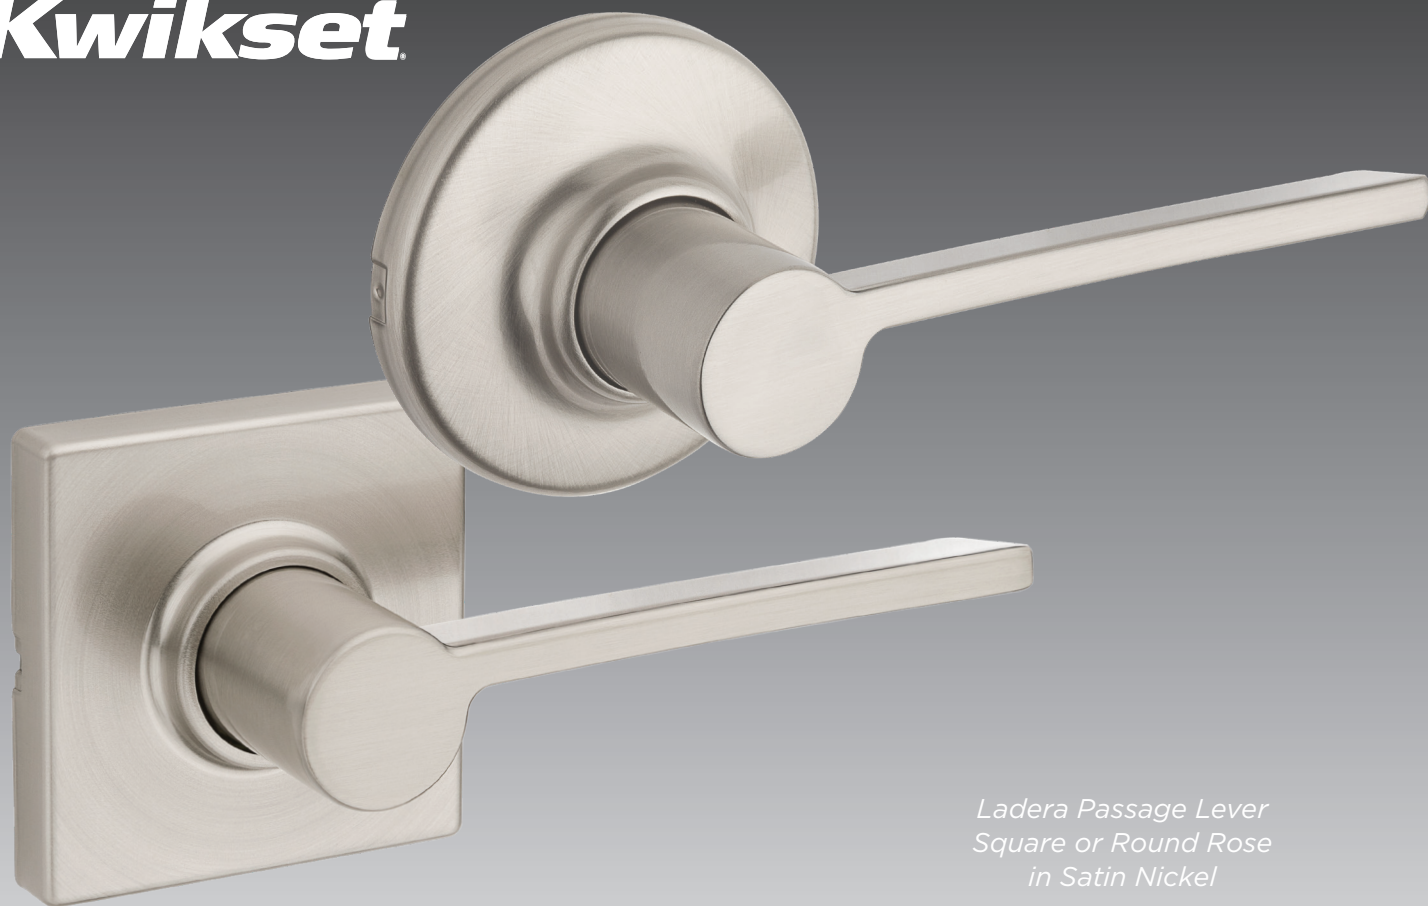

Kwikset

*Ladera Passage Lever
Square or Round Rose
in Satin Nickel*

LADERA LEVER

Simple and understated, the Ladera lever will surely delight. The linear and unadorned look of the Ladera lever makes it an excellent choice for a transitional or contemporary themed décor.

- Reversible lever fits both left and right-hand doors
- Available with square or round rose
- ANSI/BHMA Grade 3 Certified

*Ladera Entry Lever
with SmartKey Security™
Round Rose in
Polished Chrome*

*Ladera Entry Lever
with SmartKey Security™
Square Rose in Matte Black*

#1 SELLING U.S. LOCK BRAND*

*Source: TraQline US quarterly brand unit share report, Q4 2006 through Q1 2020

Specifications

Door Prep	2- ¹ / ₈ " diameter face hole & 1" diameter latch hole
Backset	Adjustable 2- ³ / ₈ " or 2- ³ / ₄ ".
Door Thickness	1- ³ / ₈ " - 1- ³ / ₄ " Doors standard. 2 1/4" doors optional on 200 and 405 functions only
Cylinder	SmartKey Security™ or traditional 5-Pin pin & tumbler
Faceplates	1" x 2- ¹ / ₄ " Specify round corner, square corner or drive-in
Strikes	2- ¹ / ₄ " Full lip round corner strike. Other options available
Bolt	¹ / ₂ " Throw
Door Handing	Reversible for passage, privacy or entry. Specify handing only with inactive levers
ANSI/BHMA	Grade 3 (all functions except 488)
ADA	Functions 200 and 420 are in compliance with the American National Standards Institute (ANSI A117.1) and the Americans with Disabilities Act (ADA)

Matte
Black* 514

Polished
Chrome 26

Satin
Chrome 26D

LIFETIME WARRANTY

*Matte Black finish available in square rose only

Functions

Passage/Hall/Closet: Both levers always free
- 200 LRL

Privacy/Bed/Bath: Both levers locked or unlocked by turnbutton inside. Outside lever unlocked by emergency key
- 300 LRL