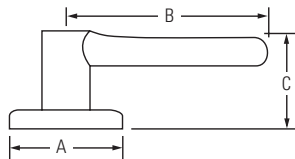

- Reversible lever fits both left and right-hand doors
- Available with square or round rose
- ANSI/BHMA Grade 3 Certified

*Ladera Entry Lever
with SmartKey Security™
Round Rose in
Polished Chrome*

*Ladera Entry Lever
with SmartKey Security™
Square Rose in Matte Black*

#1 SELLING U.S. LOCK BRAND*

*Source: TraQline US quarterly brand unit share report, Q4 2006 through Q1 2020

Specifications

Door Prep	2- ¹ / ₈ " diameter face hole & 1" diameter latch hole
Backset	Adjustable 2- ³ / ₈ " or 2- ³ / ₄ ".
Door Thickness	1- ³ / ₈ " - 1- ³ / ₄ " Doors standard. 2 1/4" doors optional on 200 and 405 functions only
Cylinder	SmartKey Security™ or traditional 5-Pin pin & tumbler
Faceplates	1" x 2- ¹ / ₄ " Specify round corner, square corner or drive-in
Strikes	2- ¹ / ₄ " Full lip round corner strike. Other options available
Bolt	¹ / ₂ " Throw
Door Handing	Reversible for passage, privacy or entry. Specify handing only with inactive levers
ANSI/BHMA	Grade 3 (all functions except 488)
ADA	Functions 200 and 420 are in compliance with the American National Standards Institute (ANSI A117.1) and the Americans with Disabilities Act (ADA)

Dimensions

Design	A	B	C	C (Keyed)
Ladera™ Round Rose	2 ⁵ / ₈ "	4 ³ / ₁₆ "	1 ⁷ / ₈ "	2 ⁷ / ₁₆ "
Ladera™ Square Rose	2 ⁵ / ₈ "	4 ³ / ₁₆ "	1 ⁷ / ₈ "	2 ⁷ / ₁₆ "

Finishes

MICROBAN

Venetian
Bronze 11P

Satin
Nickel 15