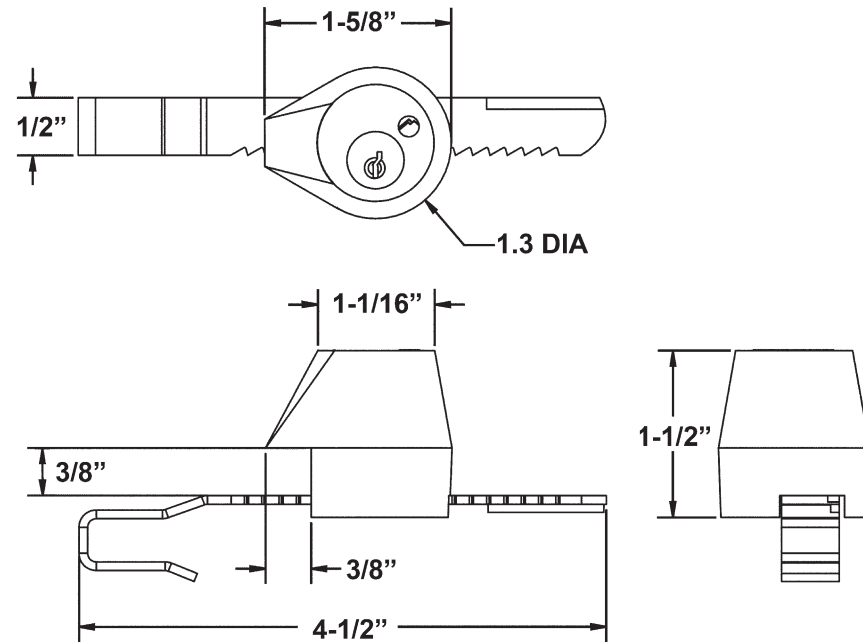

Included Accessories:

- 2 nickel plated keys
- Nylon coated strap for 1/4" material thickness

Typical Installation