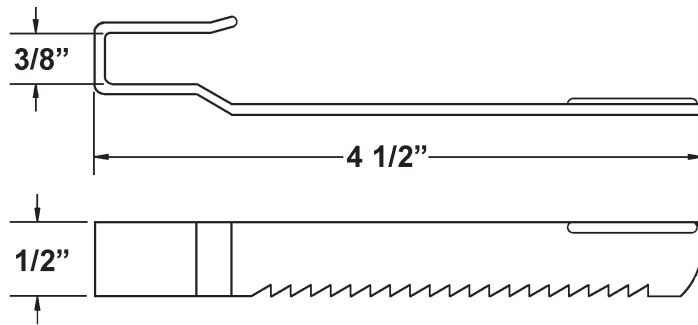

Included Accessories:

- 2 nickel plated keys
- Nylon coated strap for 1/4" material thickness

Typical Installation