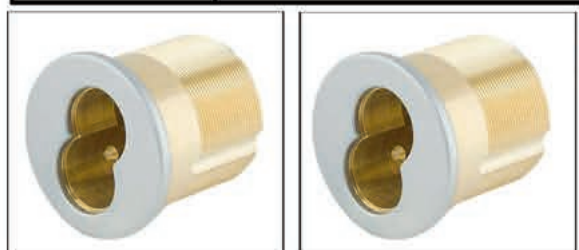

CYLINDER: Zinc Non Keyed Thumbturn
PACKED: 10 / Box
WARRANTY: Limited Lifetime Warranty

MODELS	FEATURES	LIST PRICE
STMC01-AL	Aluminum Finish - Thumb Turn - ZINC Mortise Cylinder - 1" (2-Pack)	\$55.60
STMC01-DU	Anodized Bronze - Thumb Turn - ZINC Mortise Cylinder - 1" (2-Pack)	\$55.60
KRFM-26D-1	26D - Satin Chrome - Premium Heavy Duty Ring - Spacer for Mortise Cylinder	\$12.00

MORTISE CYLINDERS

KEYWAY: Schlage (SC1)
CYLINDER: 5 Pin Keyed ZINC Cylinder
KEYS: 2 Brass Keys for each Cylinder (4 Keys Total)
PACKED: 50 / Carton
WARRANTY: Limited Lifetime Warranty

MODELS	FEATURES	LIST PRICE
STMC01-AL	Aluminum Finish - Thumb Turn - ZINC Mortise Cylinder - 1" (2-Pack)	\$55.60
STMC01-DU	Anodized Bronze - Thumb Turn - ZINC Mortise Cylinder - 1" (2-Pack)	\$55.60