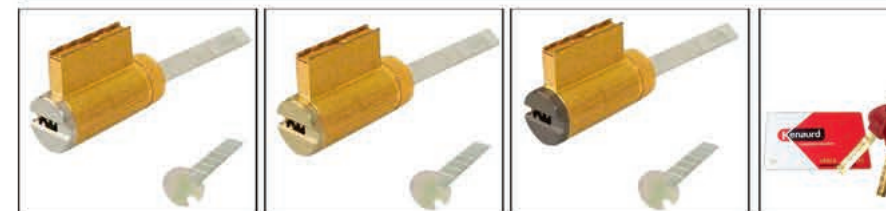

KEYWAY: Schlage (SC1) or Kwikset (KW1)
CYLINDER: 5-6 Pin Solid Brass
KEYS: 2 Brass Keys
INCLUDED: 2 Cuttable Tailpieces
PACKED: 10 / Carton
WARRANTY: Limited Lifetime Warranty

MODELS	FEATURES	LIST PRICE
KKC02-26D-SC1	26D - Satin Chrome - Premium Key-In-Knob (KIK) Cylinder (SC1)	\$39.60
KKC02-US3-SC1	US3 - Polished Brass - Premium Key-In-Knob (KIK) Cylinder (SC1)	\$39.60
KKC02-26D-KW1	26D - Satin Chrome - Premium Key-In-Knob (KIK) Cylinder (KW1)	\$39.60
KKC02-US3-KW1	US3 - Polished Brass - Premium Key-In-Knob (KIK) Cylinder (KW1)	\$39.60

MODELS	FEATURES	LIST PRICE
KHDB01-SS	Satin Chrome - 26D - Grade 1 - High Security Deadbolt	\$319.92
KHDB01-BB	Bright Brass - US3 - Grade 1 - High Security Deadbolt	\$319.92
KHDB01-ORB	Oil Rubbed Bronze / Black - 10B - Grade 1 - High Security Deadbolt	\$360.00