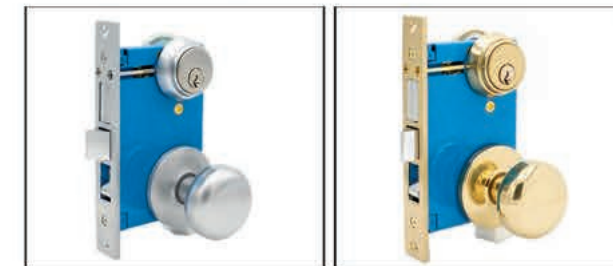

KEYWAY: Schlage (SC1)
KEYS: 2 Brass Keys
PACKED: 6 / Box
CYLINDER: 5 Pin Mortise Cylinder
HANDING : LH or RH Reversible
FUNCTION: Double Cylinder (Storeroom)
BACKSET: 2-1/2"
WARRANTY: Limited Lifetime Warranty

MODELS	FEATURES	LIST PRICE
KMLD02-SS-SC1	26D - Silver - Mortise Lockset Gate Lock w/ Knob - Double Sided - SC1	$319.60
KMLD02-PB-SC1	US3 - Gold - Mortise Lockset Gate Lock w/ Knob - Double Sided - SC1	$319.60