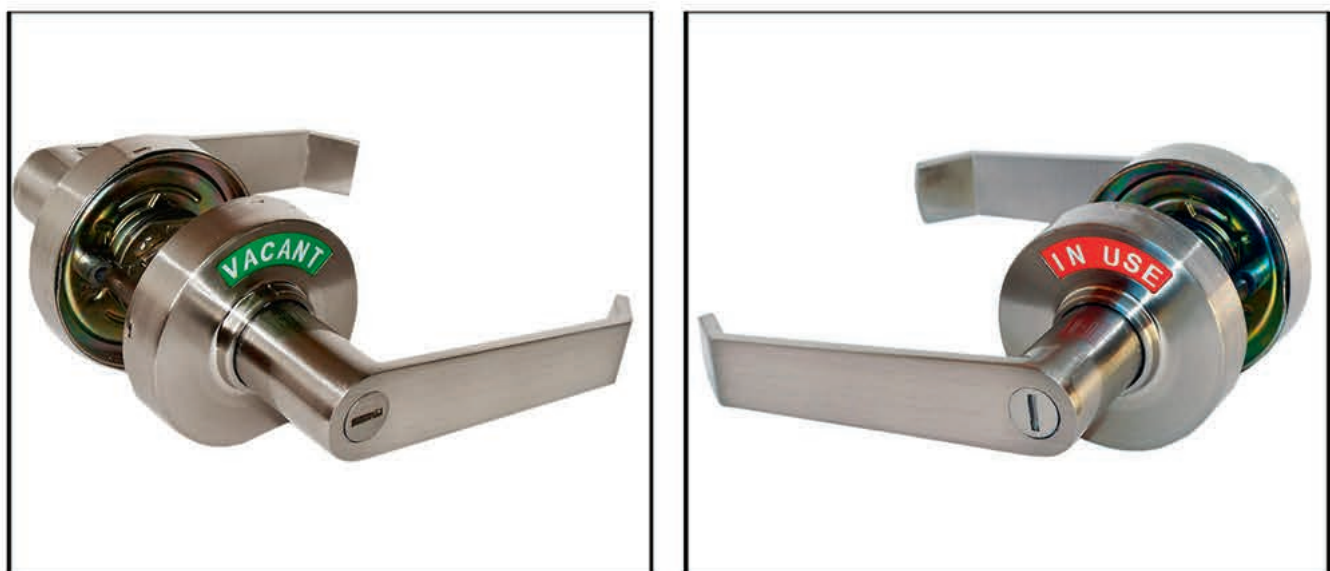

FUNCTION: Trim Handle w/ RIM Cylinder Hole
PLATE SIZE: 11.8" x 2.95" inches
HANDLE SIZE: 7.04" (L) x 2.48" (H) inches
PACKED: 25 / Carton
GRADE: Grade 2 (UL Listed)

MODELS	FEATURES	LIST PRICE
KED-TPCH-26D	Silver - 26D - Exit Trim Pull Handle - w/ Cylinder Hole	\$223.60

KEYWAY: Schlage (SC4)
KEYS: 2 Brass Keys
FUNCTION: Entry / Entrance
CYLINDER: Mortise Cylinder
PACKED: 10 / Carton
GRADE: Grade 2 (UL Listed)

MODELS	FEATURES	LIST PRICE
KED-FLT-26D	Silver - 26D - Trim Lever Handle w/ Cylinder & Plate Lockset for Exit Devices Schlage (SC4)	\$632.00

INDICATOR LOCKS

FUNCTION: Privacy
KEYS: Emergency Override Key Outside
BACKSET: Adjustable 2-3/8" & 2-3/4"
GRADE: Grade 2 (UL Listed)
WARANTY: Limited Lifetime Warranty
PACKED: 20 / Carton

MODELS	FEATURES	LIST PRICE
KCDWI-SC	Silver - 26D - Grade 2 - Premium Commercial Privacy Indicator Deadbolt	\$159.60

FUNCTION: Privacy
BACKSET: Adjustable 2-3/8" & 2-3/4"
GRADE: Grade 2 (UL Listed)
WARANTY: Limited Lifetime Warranty
PACKED: 10 / Carton

MODELS	FEATURES	LIST PRICE
KCL201-IND	Silver - 26D - Commercial Grade - Indicator Lock Lever (Privacy)	\$392.00