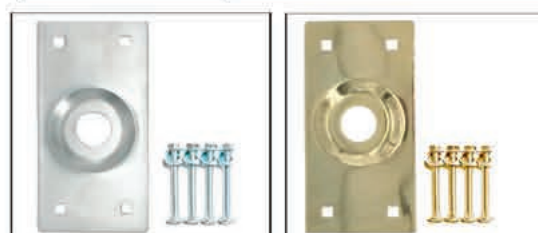

Premium Faceplate Cover / Protector
CYLINDER: For Mortise Cylinder
MEASUREMENTS: 3" x 6"
INCLUDES: Faceplate, 4 Bolts, 4 nuts and 4 washers
PACKED: 40 / Carton

MODELS	FEATURES	LIST PRICE
KCFP-26D	KCFP-26D - Satin Chrome - Faceplate Cover / Protector for Mortise Cylinders	$39.60
KCFP-US3	KCFP-US3 - Polished Brass - Faceplate Cover / Protector for Mortise Cylinders	$39.60