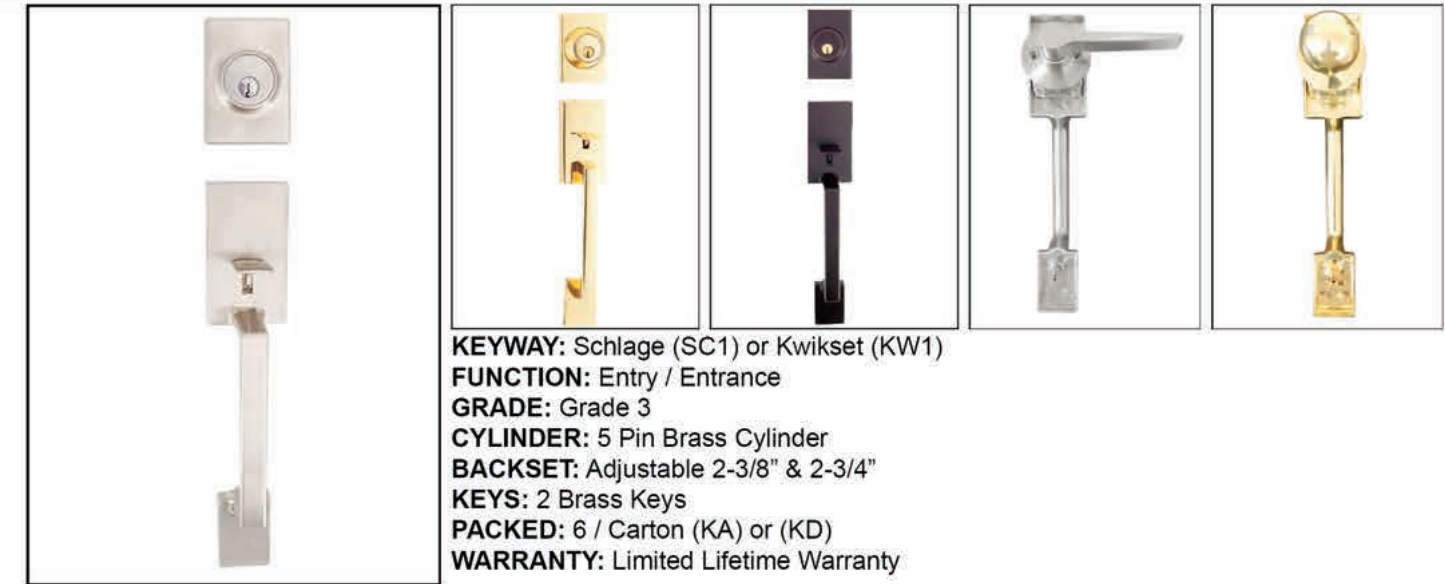

DESIGN HANDLESETS

KEYWAY: Schlage (SC1) or Kwikset (KW1)
FUNCTION: Entry / Entrance
GRADE: Grade 3
CYLINDER: 5 Pin Brass Cylinder
BACKSET: Adjustable 2-3/8" & 2-3/4"
KEYS: 2 Brass Keys
PACKED: 6 / Carton (KA) or (KD)
WARRANTY: Limited Lifetime Warranty

MODELS	FEATURES	LIST PRICE
DHS-SS-SC1	SS - Premium Square Contemporary Design Handleset w/ Knob (SC1)	$280.00
DHS-SS-KW1	SS - Premium Square Contemporary Design Handleset w/ Knob (SC1)	$355.92
DHS-PB-SC1	PB - Premium Square Contemporary Design Handleset w/ Knob (SC1)	$375.92
DHS-PB-KW1	PB - Premium Square Contemporary Design Handleset w/ Knob (KW1)	$375.92
DHS-ORB-SC1	ORB - Premium Square Contemporary Design Handle Lockset w/ Knob (SC1)	$399.92
DHS-ORB-KW1	ORB - Premium Square Contemporary Design Handle Lockset w/ Knob (KW1)	$399.92
DHSWL-SS-SC1	SS - Premium Square Contemporary Design Handle Lockset w/ Lever (SC1)	$399.92
DHSWL-SS-KW1	SS - Premium Square Contemporary Design Handle Lockset w/ Lever (KW1)	$399.92
DHSWL-PB-SC1	PB - Premium Square Contemporary Design Handle Lockset w/ Lever (SC1)	$399.92
DHSWL-PB-KW1	PB - Premium Square Contemporary Design Handle Lockset w/ Lever (KW1)	$399.92
DHSWL-ORB-SC1	ORB - Premium Square Contemporary Design Handle Lockset w/ Lever (SC1)	$439.92
DHSWL-ORB-KW1	ORB - Premium Square Contemporary Design Handle Lockset w/ Lever (KW1)	$439.92
DNAH-BC-SC1	BC - Bright Chrome - Premium Square Design Handleset (SC1)	$312.00
DNAH-BC-KW1	BC - Bright Chrome - Premium Square Design Handleset (KW1)	$312.00
DHS-PB-SC1	PB - Gold - Premium Square Contemporary Design Handleset (SC1)	$375.92
DHS-PB-KW1	PB - Gold - Premium Square Contemporary Design Handleset (KW1)	$375.92