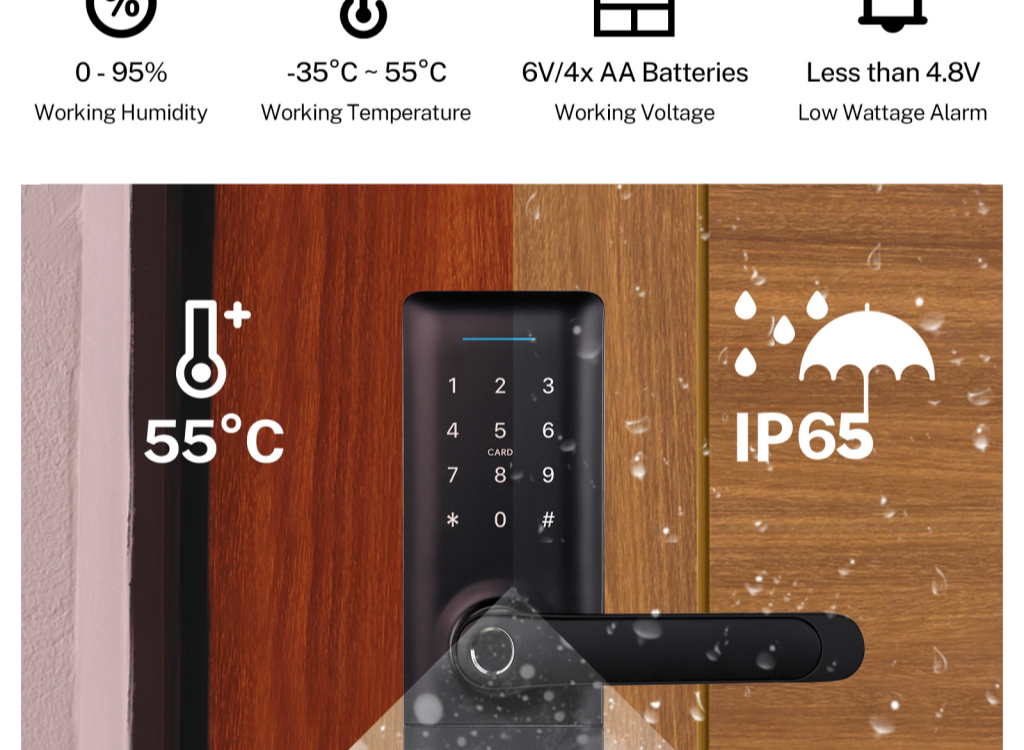

## DIY INSTALLATION

EASY TO INSTALL WITH 1 SCREWDRIVER AND 2 SCREWS.

- Features**
- Lock Dimension: 195mm(D)\*73mm(L)\*24mm(H);
  - Available in Matted Black, Hairline Silver;
  - Attractive smart access APP/ WIFI / APP BLE / fingerprint / pincode / card.
  - Voice Commands via Google Assistant & Amazon Alexa;
  - User Capacity: Finger: 200, PIN: 200, Card: 200, E-key: unlimited;
  - Suitable for all mortises: 60/70 Latchbolt; 4085 / 5085 / 6085 / 5572;
  - Waterproof IP65;
  - Easy installation, 1 minutes installation only;
  - Adjustable for all door thickness;
  - 1 year batteries life;
  - 250K cycles life;
  - 200 hours salt-spray ;
  - USB for emergency power;
  - Mechanical key for emergency;

## SUITABLE FOR BELOW LOCK BODY

60/70 Latchbolt/4085/5085/6085/5572