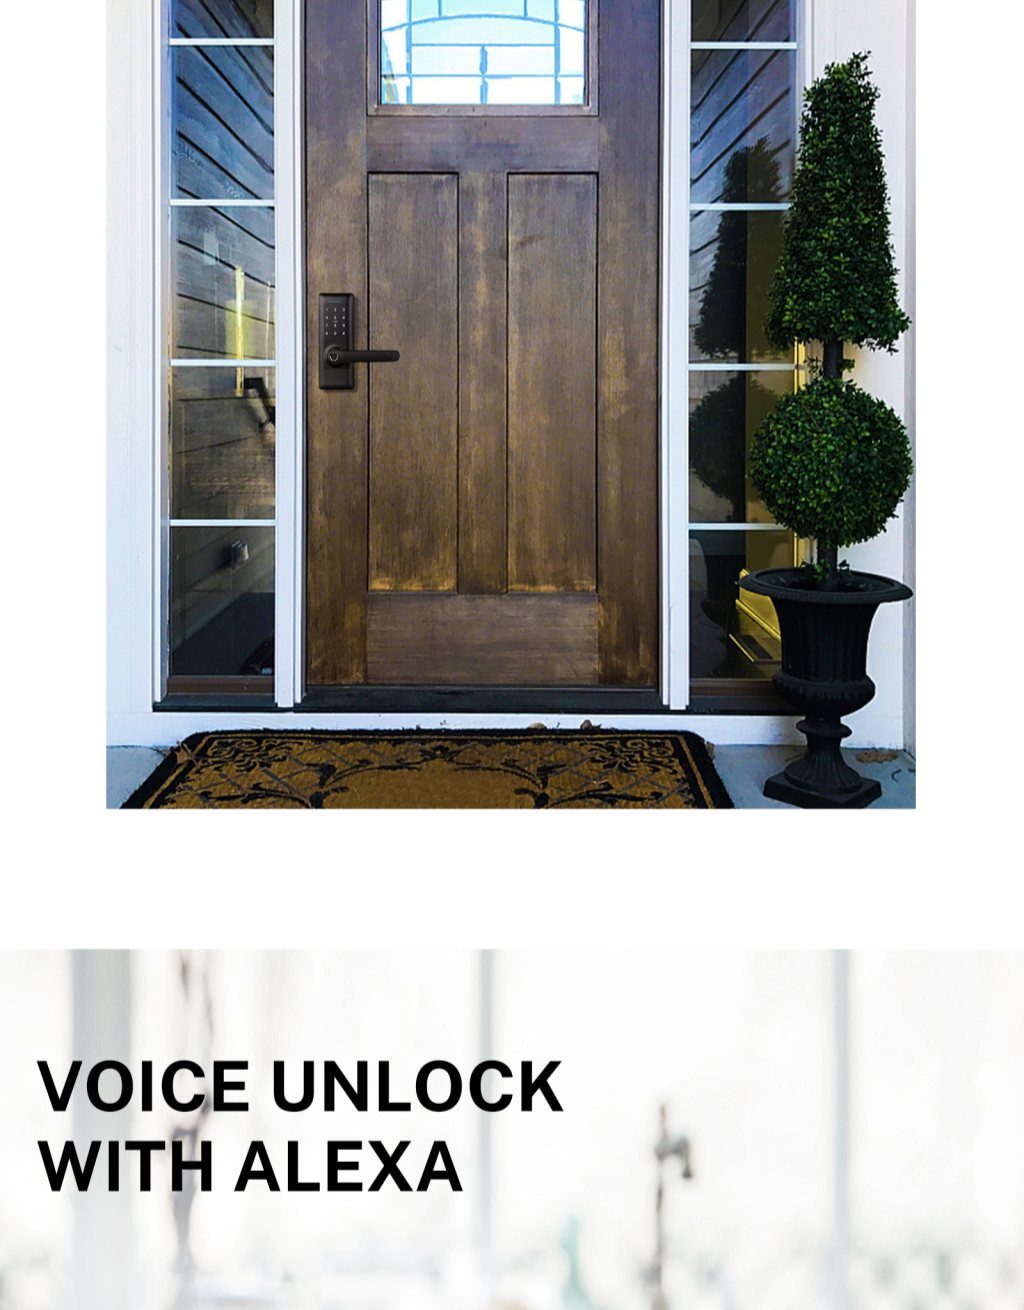

## DIY INSTALLATION

EASY TO INSTALL WITH 1 SCREWDRIVER AND 2 SCREWS.

- Features**
- Lock Dimension: 195mm(D)\*73mm(L)\*24mm(H);
  - Available in Matted Black, Hairline Silver;
  - Attractive smart access APP/ WIFI / APP BLE / fingerprint / pincode / card.
  - Voice Commands via Google Assistant & Amazon Alexa;
  - User Capacity: Finger: 200, PIN: 200, Card: 200, E-key: unlimited;
  - Suitable for all mortises: 60/70 Latchbolt; 4085 / 5085 / 6085 / 5572;
  - Waterproof IP65;
  - Easy installation, 1 minutes installation only;
  - Adjustable for all door thickness;
  - 1 year batteries life;
  - 250K cycles life;
  - 200 hours salt-spray ;
  - USB for emergency power;
  - Mechanical key for emergency;