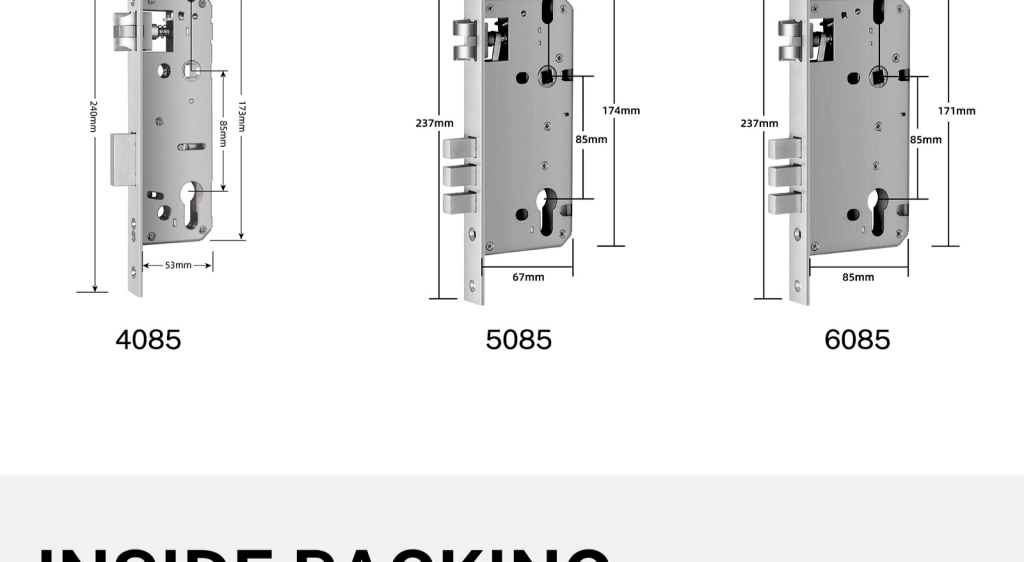

## DIY INSTALLATION

EASY TO INSTALL WITH 1 SCREWDRIVER AND 2 SCREWS.

- Features**
- Lock Dimension: 195mm(D)\*73mm(L)\*24mm(H);
  - Available in Matted Black, Hairline Silver;
  - Attractive smart access APP/ WIFI / APP BLE / fingerprint / pincode / card.
  - Voice Commands via Google Assistant & Amazon Alexa;
  - User Capacity: Finger: 200, PIN: 200, Card: 200, E-key: unlimited;
  - Suitable for all mortises: 60/70 Latchbolt; 4085 / 5085 / 6085 / 5572;
  - Waterproof IP65;
  - Easy installation, 1 minutes installation only;
  - Adjustable for all door thickness;
  - 1 year batteries life;
  - 250K cycles life;
  - 200 hours salt-spray ;
  - USB for emergency power;
  - Mechanical key for emergency;

## SUITABLE FOR BELOW LOCK BODY

60/70 Latchbolt/4085/5085/6085/5572