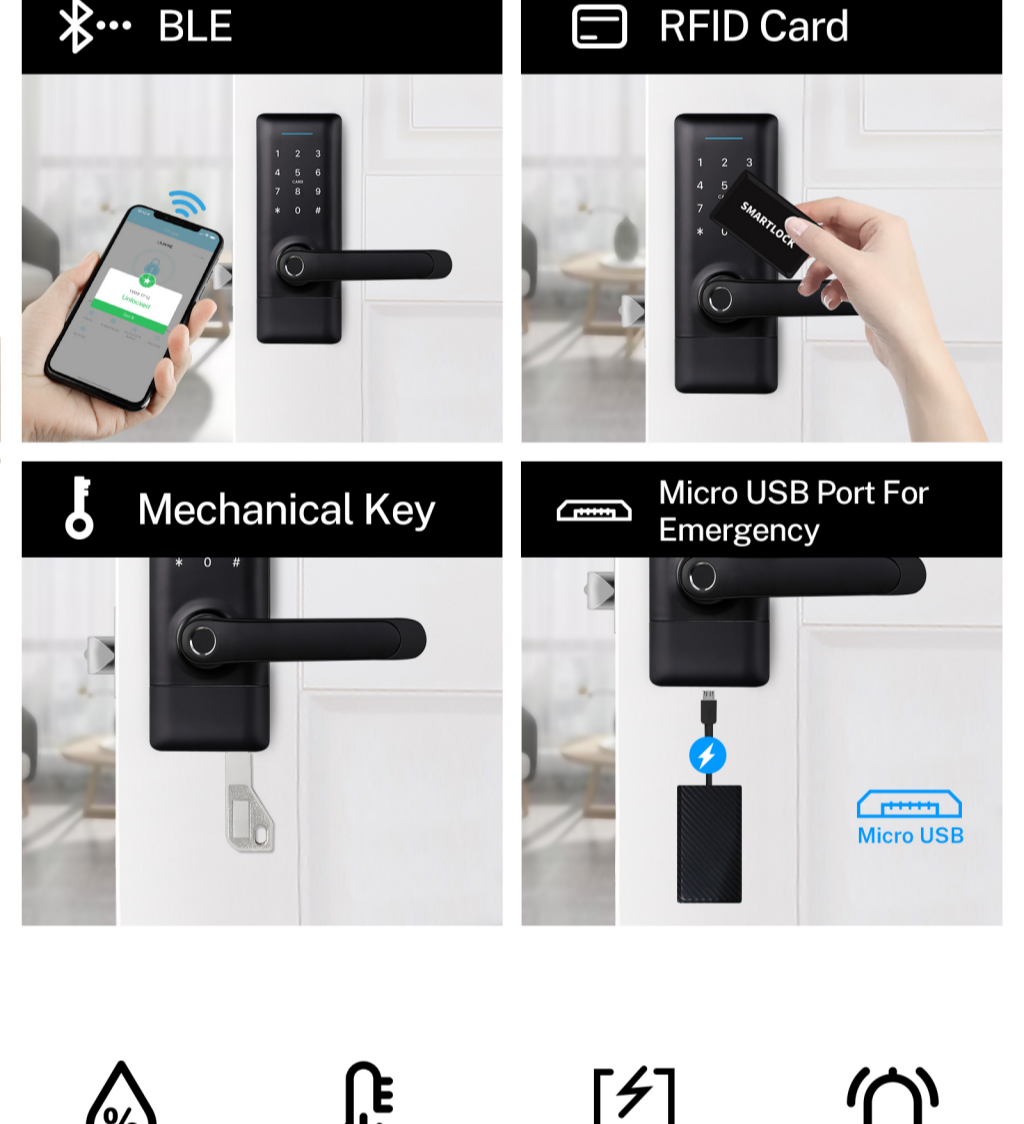

## DIY INSTALLATION

EASY TO INSTALL WITH 1 SCREWDRIVER AND 2 SCREWS.

- Features**
- Lock Dimension: 195mm(D)\*73mm(L)\*24mm(H);
  - Available in Matted Black, Hairline Silver;
  - Attractive smart access APP/ WIFI / APP BLE / fingerprint / pincode / card.
  - Voice Commands via Google Assistant & Amazon Alexa;
  - User Capacity: Finger: 200, PIN: 200, Card: 200, E-key: unlimited;
  - Suitable for all mortises: 60/70 Latchbolt; 4085 / 5085 / 6085 / 5572;
  - Waterproof IP65;
  - Easy installation, 1 minutes installation only;
  - Adjustable for all door thickness;
  - 1 year batteries life;
  - 250K cycles life;
  - 200 hours salt-spray ;
  - USB for emergency power;
  - Mechanical key for emergency;

## SUITABLE FOR BELOW LOCK BODY

60/70 Latchbolt/4085/5085/6085/5572