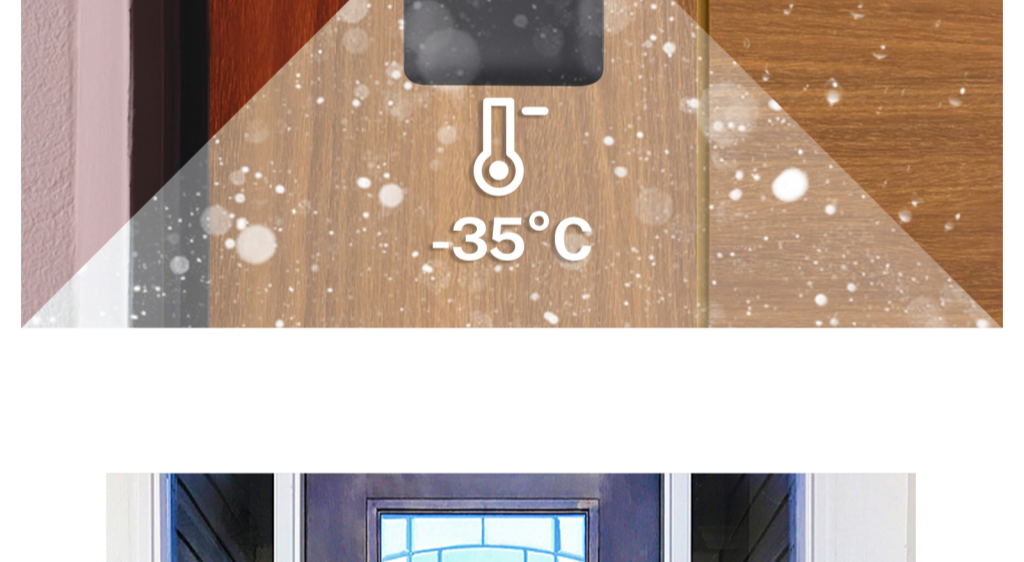

## DIY INSTALLATION

EASY TO INSTALL WITH 1 SCREWDRIVER AND 2 SCREWS.

- Features**
- Lock Dimension: 195mm(D)\*73mm(L)\*24mm(H);
  - Available in Matted Black, Hairline Silver;
  - Attractive smart access APP/ WIFI / APP BLE / fingerprint / pincode / card.
  - Voice Commands via Google Assistant & Amazon Alexa;
  - User Capacity: Finger: 200, PIN: 200, Card: 200, E-key: unlimited;
  - Suitable for all mortises: 60/70 Latchbolt; 4085 / 5085 / 6085 / 5572;
  - Waterproof IP65;
  - Easy installation, 1 minutes installation only;
  - Adjustable for all door thickness;
  - 1 year batteries life;
  - 250K cycles life;
  - 200 hours salt-spray ;
  - USB for emergency power;
  - Mechanical key for emergency;

## SUITABLE FOR BELOW LOCK BODY

60/70 Latchbolt/4085/5085/6085/5572