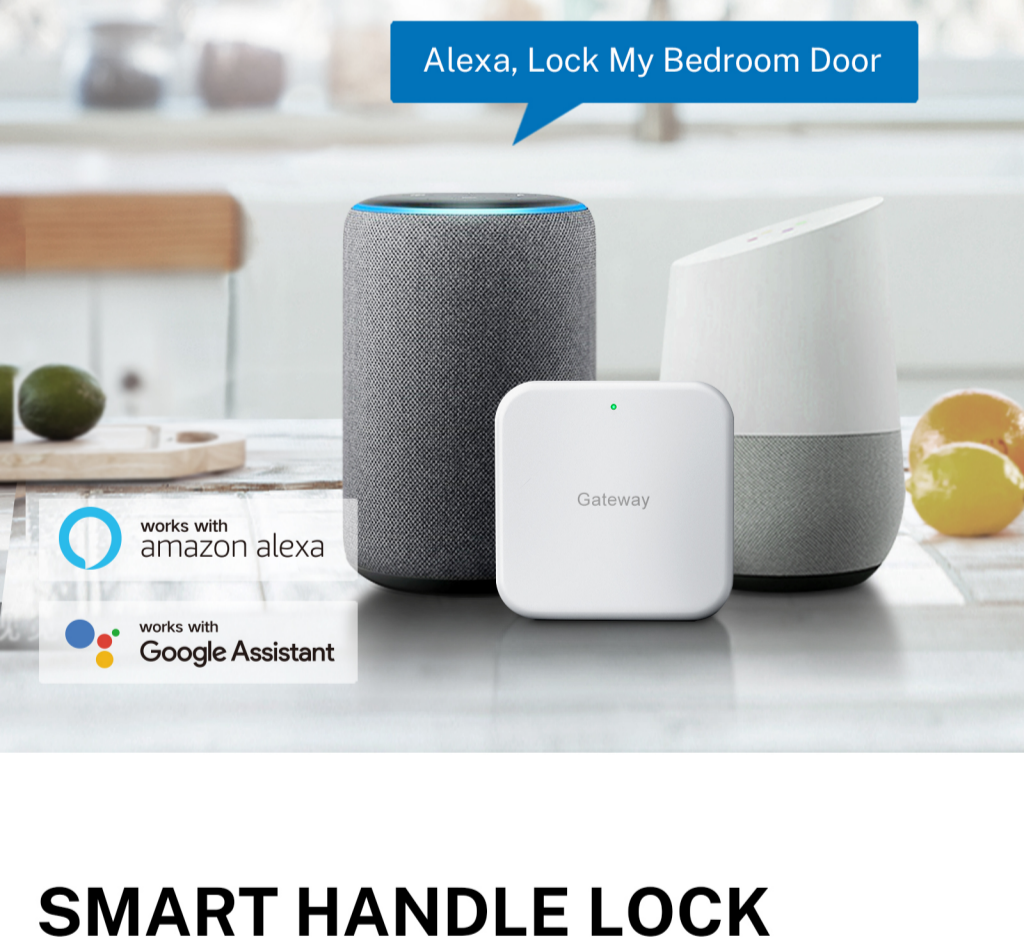

## DIY INSTALLATION

EASY TO INSTALL WITH 1 SCREWDRIVER AND 2 SCREWS.

- Features**
- Lock Dimension: 195mm(D)\*73mm(L)\*24mm(H);
  - Available in Matted Black, Hairline Silver;
  - Attractive smart access APP/ WIFI / APP BLE / fingerprint / pincode / card.
  - Voice Commands via Google Assistant & Amazon Alexa;
  - User Capacity: Finger: 200, PIN: 200, Card: 200, E-key: unlimited;
  - Suitable for all mortises: 60/70 Latchbolt; 4085 / 5085 / 6085 / 5572;
  - Waterproof IP65;
  - Easy installation, 1 minutes installation only;
  - Adjustable for all door thickness;
  - 1 year batteries life;
  - 250K cycles life;
  - 200 hours salt-spray ;
  - USB for emergency power;
  - Mechanical key for emergency;

## SUITABLE FOR BELOW LOCK BODY

60/70 Latchbolt/4085/5085/6085/5572