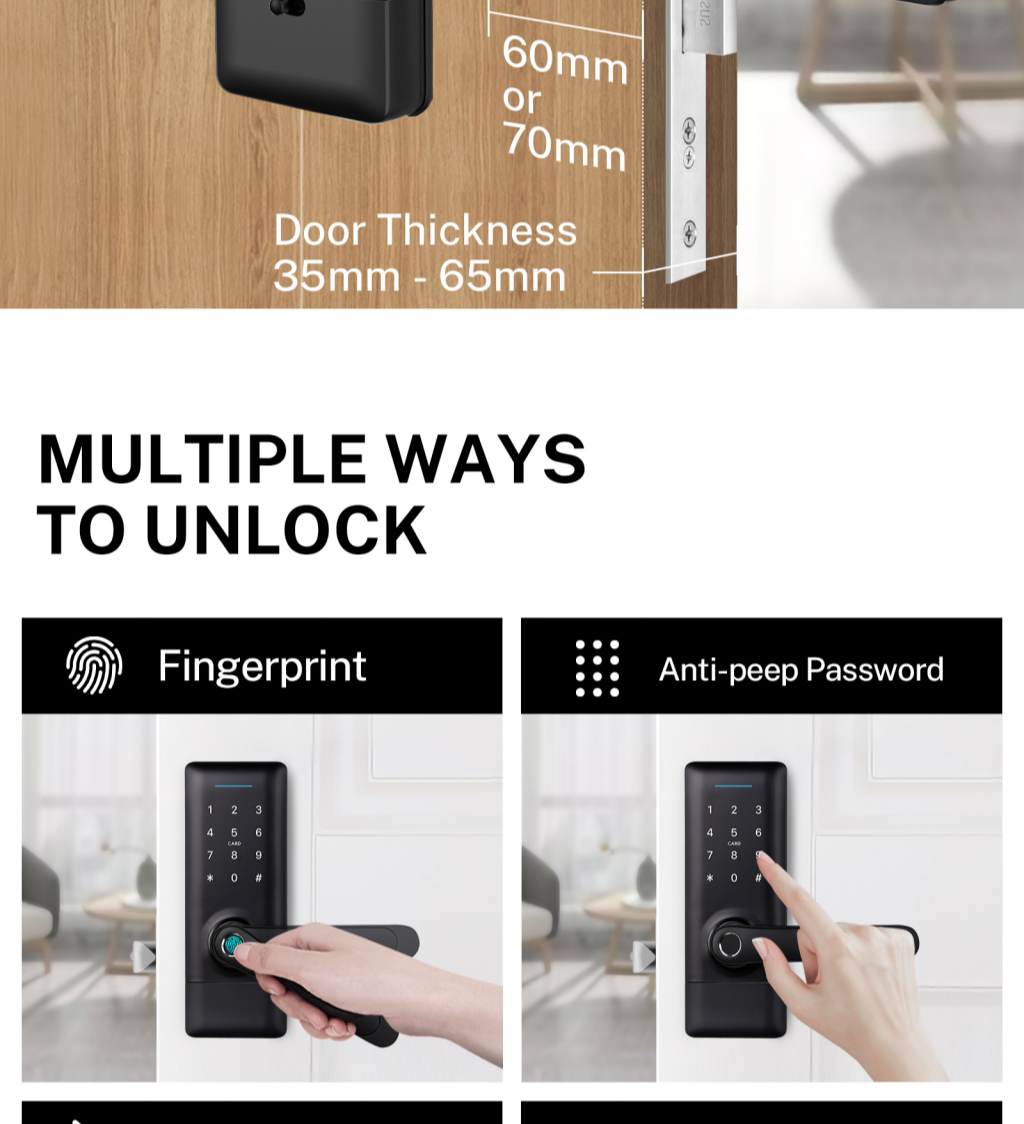

## DIY INSTALLATION

EASY TO INSTALL WITH 1 SCREWDRIVER AND 2 SCREWS.

- Features**
- Lock Dimension: 195mm(D)\*73mm(L)\*24mm(H);
  - Available in Matted Black, Hairline Silver;
  - Attractive smart access APP/ WIFI / APP BLE / fingerprint / pincode / card.
  - Voice Commands via Google Assistant & Amazon Alexa;
  - User Capacity: Finger: 200, PIN: 200, Card: 200, E-key: unlimited;
  - Suitable for all mortises: 60/70 Latchbolt; 4085 / 5085 / 6085 / 5572;
  - Waterproof IP65;
  - Easy installation, 1 minutes installation only;
  - Adjustable for all door thickness;
  - 1 year batteries life;
  - 250K cycles life;
  - 200 hours salt-spray ;
  - USB for emergency power;
  - Mechanical key for emergency;

## SUITABLE FOR BELOW LOCK BODY

60/70 Latchbolt/4085/5085/6085/5572