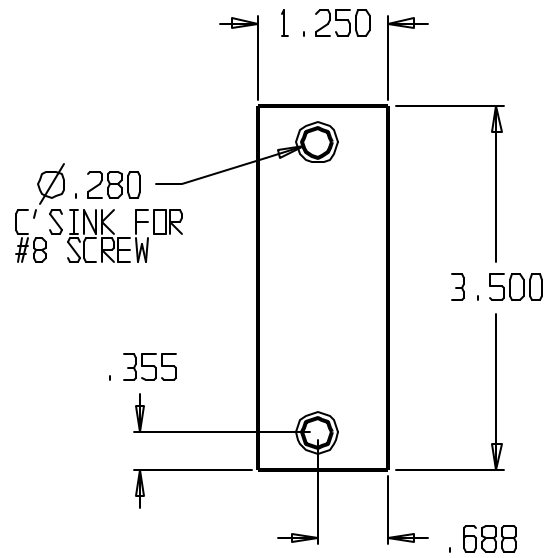

REVISIONS			
ZONE	REV	FINISHES:	GALUGE:
		PRIME COAT	10ga. .134

DON-JO MFG. INC.

DESIGNER
D.R.

SIZE A	DATE 4/23/07	PART NO. FF-35	REV
SCALE	RELEASE DATE	WEIGHT	SHEET