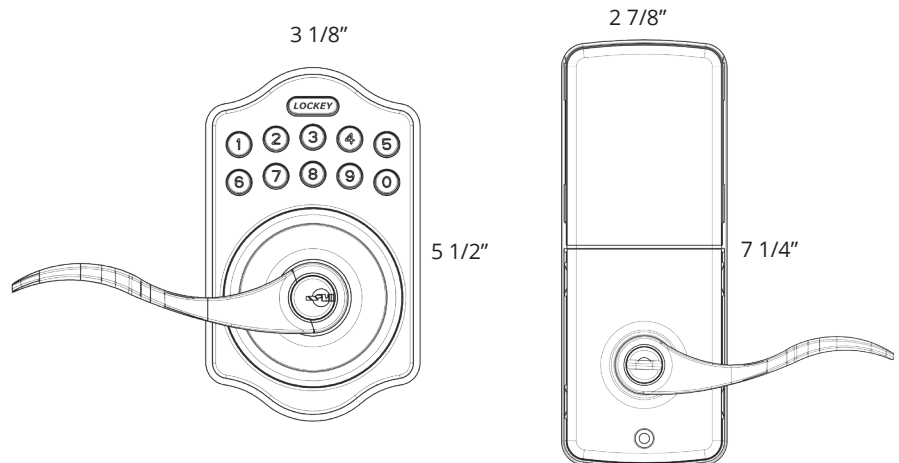

OPTIONS**Finish**

Antique Brass (AB)
Bright Brass (BB)
Satin Nickel (SN)
Antique/Oil Rubbed Bronze (OIL)

One remote included

DIMENSIONS & SPECIFICATIONS**Exterior Dimensions:**

Length: 5 1/2"
Width: 3 1/8"
Depth: 1 3/16"

Interior Dimensions:

Length: 7 1/4"
Width: 2 7/8"
Depth: 1 3/4"

Door Thickness: 1 3/8" to 1 3/4"

Door Prep Cross Bore: 2 1/8"

Door Prep Edge Bore: 1"

Material: Stainless steel

Latch: Adjustable

Cylinder: 5 pin Schlage keyway

Power: 4 AA Alkaline batteries

Keys Included: 2

Weather Resistant Exterior Lock Body

Inside Lock Body for Interior Use Only

ORDER #
E985 (Finish)