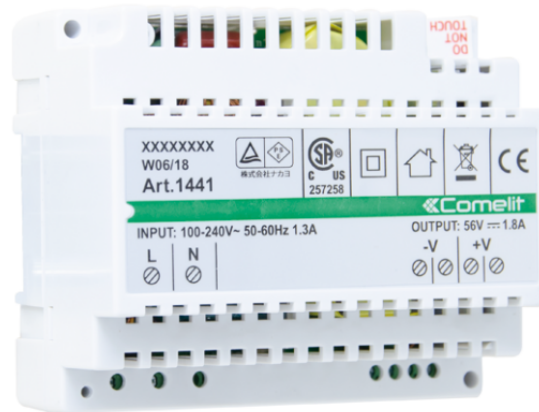

1441

IP (VIP) 110-230VAC/55VDC, 100W POWER SUPPLY UNIT

230Vac/110Vac 100W power supply unit - 55Vdc with DIN bar (6 modules). Dimensions 99 x 93 x 53 mm

1441

IP (VIP) 110-230VAC/55VDC, 100W POWER SUPPLY UNIT

MAIN FEATURES

Applicable to DIN rail	Yes
Number of DIN modules (n°)	6

HARDWARE SPECIFICATIONS

Product weight (oz) (oz)	12.24
--------------------------	-------

GENERAL DATA

Height (inch) (in)	3.9
Width (inch) (in)	3.66
Depth (inch) (in)	2.09
Type of finishing materials	Plastic
Product color	White

COMPATIBILITY

Vip system	Yes
------------	-----

AUDIO/VIDEO FEATURES

Audio/video system	Yes
--------------------	-----

ELECTRICAL SPECIFICATIONS

Power supply	220÷240VAC
Direct voltage output A (VDC)	55
Maximum current absorption (mA)	1.3
Maximum power delivered (W)	100

GENERAL FEATURES

DIN modules (no.) (n°)	6
DIN rail mounted	Yes