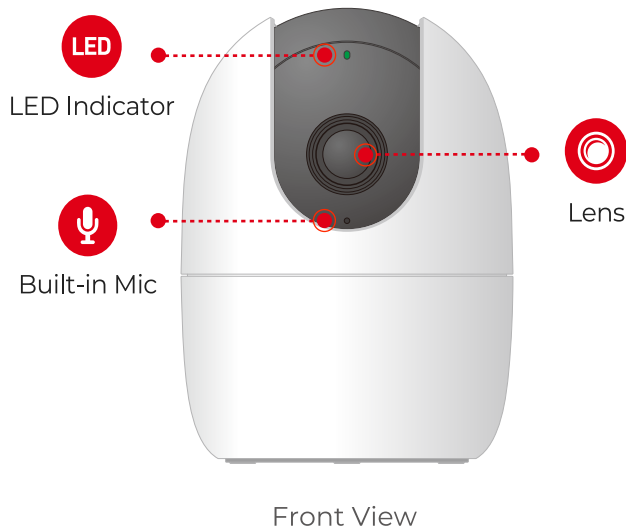

IC HOME

ORB

360° Coverage with AI Human Detection and Privacy Mode

IC Realtime is introducing the next level of wireless security cameras. An indoor security camera should be versatile enough to be mounted anywhere, and orientation should remain flexible. This hidden indoor security camera can be mounted right side up or upside down, and additional features can be configured within the software of the indoor IP camera.

Pan & Tilt Tracking

The Orb tracks people as they move around a room.

Privacy Mode

Hide the camera lens when privacy is needed.

Full High Definition Video

View crystal clear H.265 1080P video footage.

Human Detection

Get alerts when strange sounds are detected.

24/7 Protection

Stream & Record footage 24/7.

Stay Connected To What Matters.

The IC Home cloud service with off-site secure and encrypted video allows you to review previous alerts & gives you retention of video of up to 365 days. Reviewing historical video has never been so easy with IC Home's easy to use app & playback functionality.

Powered by:

Specifications

Camera

1/2.7" 2Megapixel Progressive CMOS
 2MP (1920 x 1080)
 Night Vision: 33ft (10m) Distance
 3.6mm Fixed Lens
 Field of View : 93°(H), 48°(V), 115°(D)
 355°Pan & -5~80°Tilt