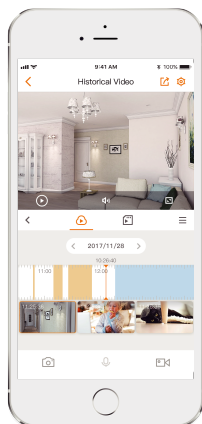

24/7 Protection

Stream & Record footage 24/7.

Stay Connected To What Matters.

The IC Home cloud service with off-site secure and encrypted video allows you to review previous alerts & gives you retention of video of up to 365 days. Reviewing historical video has never been so easy with IC Home's easy to use app & playback functionality.

Powered by: