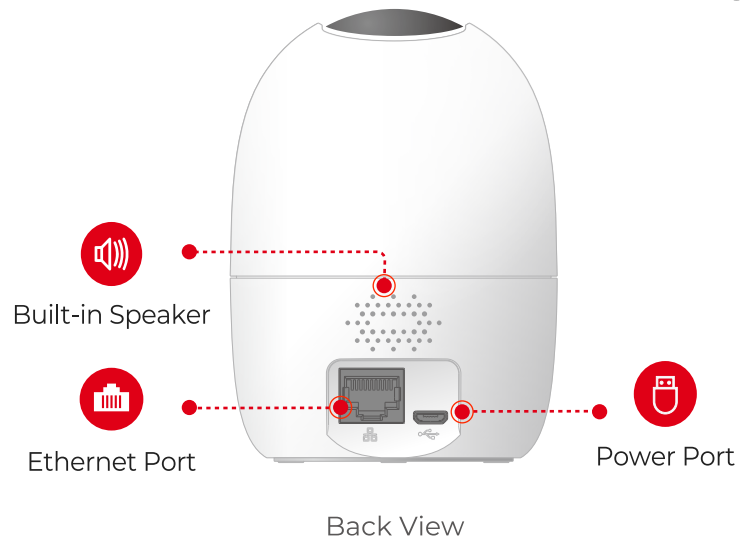

IC HOME

ORB

360° Coverage with AI Human Detection and Privacy Mode

IC Realtime is introducing the next level of wireless security cameras. An indoor security camera should be versatile enough to be mounted anywhere, and orientation should remain flexible. This hidden indoor security camera can be mounted right side up or upside down, and additional features can be configured within the software of the indoor IP camera.

Pan & Tilt Tracking

The Orb tracks people as they move around a room.

Privacy Mode

Hide the camera lens when privacy is needed.

Full High Definition Video

View crystal clear H.265 1080P video footage.

Human Detection

Get alerts when strange sounds are detected.

24/7 Protection

Stream & Record footage 24/7.

Stay Connected To What Matters.

The IC Home cloud service with off-site secure and encrypted video allows you to review previous alerts & gives you retention of video of up to 365 days. Reviewing historical video has never been so easy with IC Home's easy to use app & playback functionality.

Powered by:

Specifications

Camera

1/2.7" 2Megapixel Progressive CMOS
 2MP (1920 x 1080)
 Night Vision: 33ft (10m) Distance
 3.6mm Fixed Lens
 Field of View : 93°(H), 48°(V), 115°(D)
 355°Pan & -5~80°Tilt