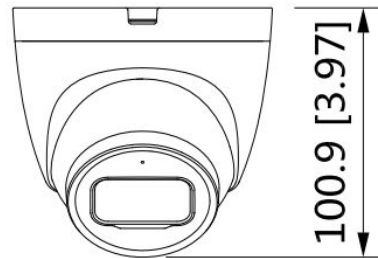

Certifications

Certifications	FCC Part 15, Subpart B
----------------	------------------------

Interface

Video Interface	N/A
Audio Interface	Built-in Microphone
RS485	N/A
Alarm	N/A

Electrical

Power Supply	DC12V, PoE
Power Consumption	Basic power consumption: 1.7W (12V DC), 2.1W (POE) Max power consumption (H.265, Max resolution, Max stream, WDR, IR on): 5.1W (12V DC), 5.9W (POE)

Environmental

Operating Conditions	-40°F to +140°F (-40°C to +60°C)/less than ≤ 95% RH
Storage Conditions	-40°F to +140°F (-40°C to +60°C)
Ingress Protection	IP67

Construction

Casing	Metal + Plastic
Dimensions	3.97" × 4.3" (100.9 mm × 109.9 mm)
Net Weight	0.86 lb (0.39 kg)
Gross Weight	1.15 lb (0.52 kg)

Accessories

Dimensions (mm/in)

MNT-IPMINIDOME-WALL-2

MNT-JUNCTION BOX 4