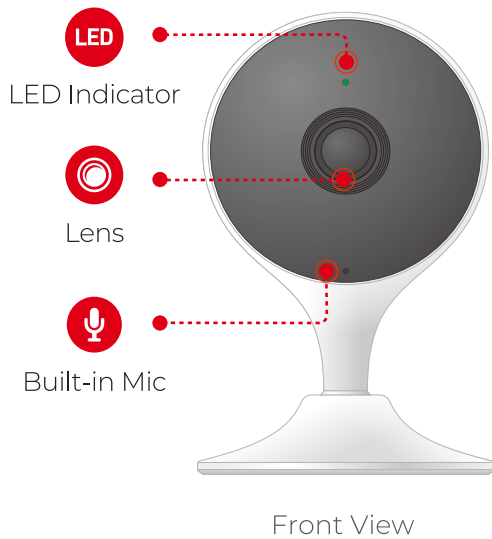

Human Detection

Detect people moving around.

Subscription Not Required

Store footage locally on an NVR or SD Card.

Two-Way Talk

Talk with family and pets while away.

Full High Definition Video

View crystal clear H.265 1080P footage.

Unusual Sound Alert

Get alerts when strange sounds are detected.

24/7 Protection

Stream & Record footage 24/7.

Stay Connected To What Matters.

The IC Home cloud service with off-site secure and encrypted video allows you to review previous alerts & gives you retention of video of up to 365 days. Reviewing historical video has never been so easy with IC Home's easy to use app & playback functionality.

Powered by:

Specifications

Camera

1/2.7" 2 Megapixel Progressive CMOS
 2MP (1920 x 1080)
 Night Vision: 33ft (10m) Distance
 2.8mm Fixed Lens
 Field of View : 112°(H), 58°(V), 131°(D)

Video & Audio

Video Compression : H.265/H.264
 Up to 25/30fps Frame Rate
 16x Digital Zoom
 Two-way Audio