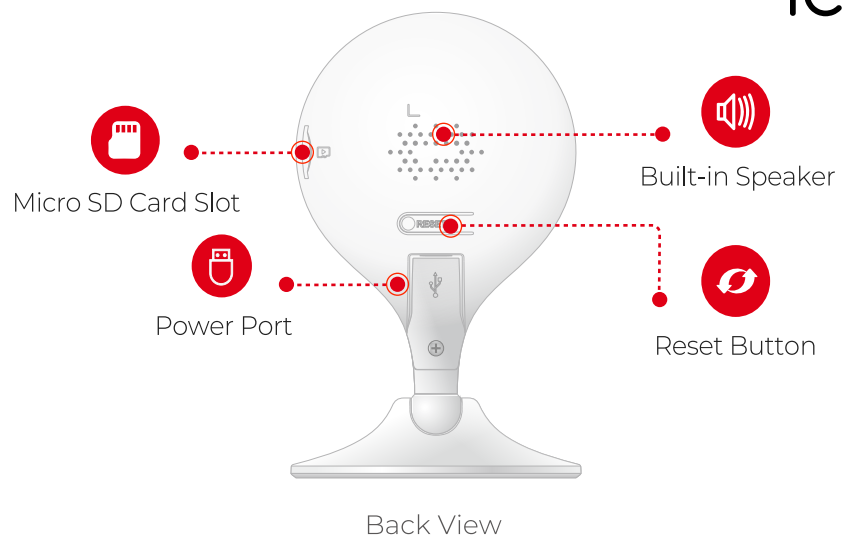

Human Detection

Detect people moving around.

Subscription Not Required

Store footage locally on an NVR or SD Card.

Two-Way Talk

Talk with family and pets while away.

Full High Definition Video

View crystal clear H.265 1080P footage.

Unusual Sound Alert

Get alerts when strange sounds are detected.

24/7 Protection

Stream & Record footage 24/7.

Stay Connected To What Matters.

The IC Home cloud service with off-site secure and encrypted video allows you to review previous alerts & gives you retention of video of up to 365 days. Reviewing historical video has never been so easy with IC Home's easy to use app & playback functionality.

Powered by:

Specifications

Camera

1/2.7" 2 Megapixel Progressive CMOS
 2MP (1920 x 1080)
 Night Vision: 33ft (10m) Distance
 2.8mm Fixed Lens
 Field of View : 112°(H), 58°(V), 131°(D)

Video & Audio

Video Compression : H.265/H.264
 Up to 25/30fps Frame Rate
 16x Digital Zoom
 Two-way Audio

Notice Management

Motion Detection
 Human Detection
 Configurable Region
 Abnormal Sound Alarm

Network

Wi-Fi:IEEE802.11b/g/n,50m Open Field
 IC Home App: iOS, Android
 Onvif

Auxiliary Interface

Micro SD Card Slot (up to 256GB)
 Built-in Mic & Speaker
 Reset Button