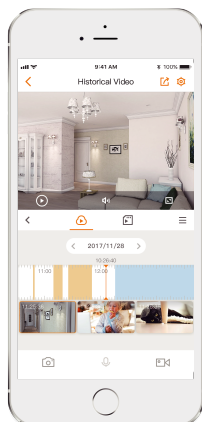

24/7 Protection

Stream & Record footage 24/7.

Stay Connected To What Matters.

The IC Home cloud service with off-site secure and encrypted video allows you to review previous alerts & gives you retention of video of up to 365 days. Reviewing historical video has never been so easy with IC Home's easy to use app & playback functionality.

Powered by: