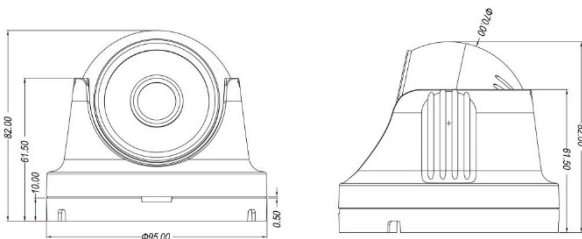

## Key features

- 1/3" CMOS Sensor
- Full HD resolution 1920 x 1080
- 15Pcs IR LEDs, IR Range 20m.
- Support TVI,AHD, CVI, CVBS output
- UTC Coaxial Control
- Easy installation, HD video transfer over coaxial cable

## Dimension(mm)

## Specifications

Camera	
Image Sensor	1/3" CMOS Sensor
Image Resolution	1920x1080
Effective Pixels	2.0MP
TV System	PAL/NTSC
Electronic Shutter	1/10s~1/100,000s
S/N Ratio	≥50dB
Min. Illumination	0.05Lux@ (F2.0, AGC ON), 0LUX with IR
Scanning System	Progressive Scan
Lens	
Lens	Board Lens 4mm/F2.0
FOV	H: 73.9°, V: 40° D: 86°
Lens Type	Fixed
Auto Iris Support	N/A
Night Vision	
Infrared SMD LED	10μ x 15PCS
Infrared Distance	20M
IR Cut Filter	Yes
IR Status	Under 10 Lux by CDS
IR Power On	CDS Auto Control
Day & Night	Auto (ICR) / Color / B&W
Camera Features	
OSD Menu Language	Support
White Balance	Auto
Gain Control	Auto
Noise Reduction	N/A
Picture Adjustment	N/A
WDR	N/A
OSD Support	Not Support
UTC	Support
General	
Housing	Plastic
Bracket	No
Operation Temperature	-20°C ~ 60°C
Working Humidity	10% ~ 90%
Power Source	DC12V±10%,250mA
Dimension	100x100x85mm
Weight	≤190g