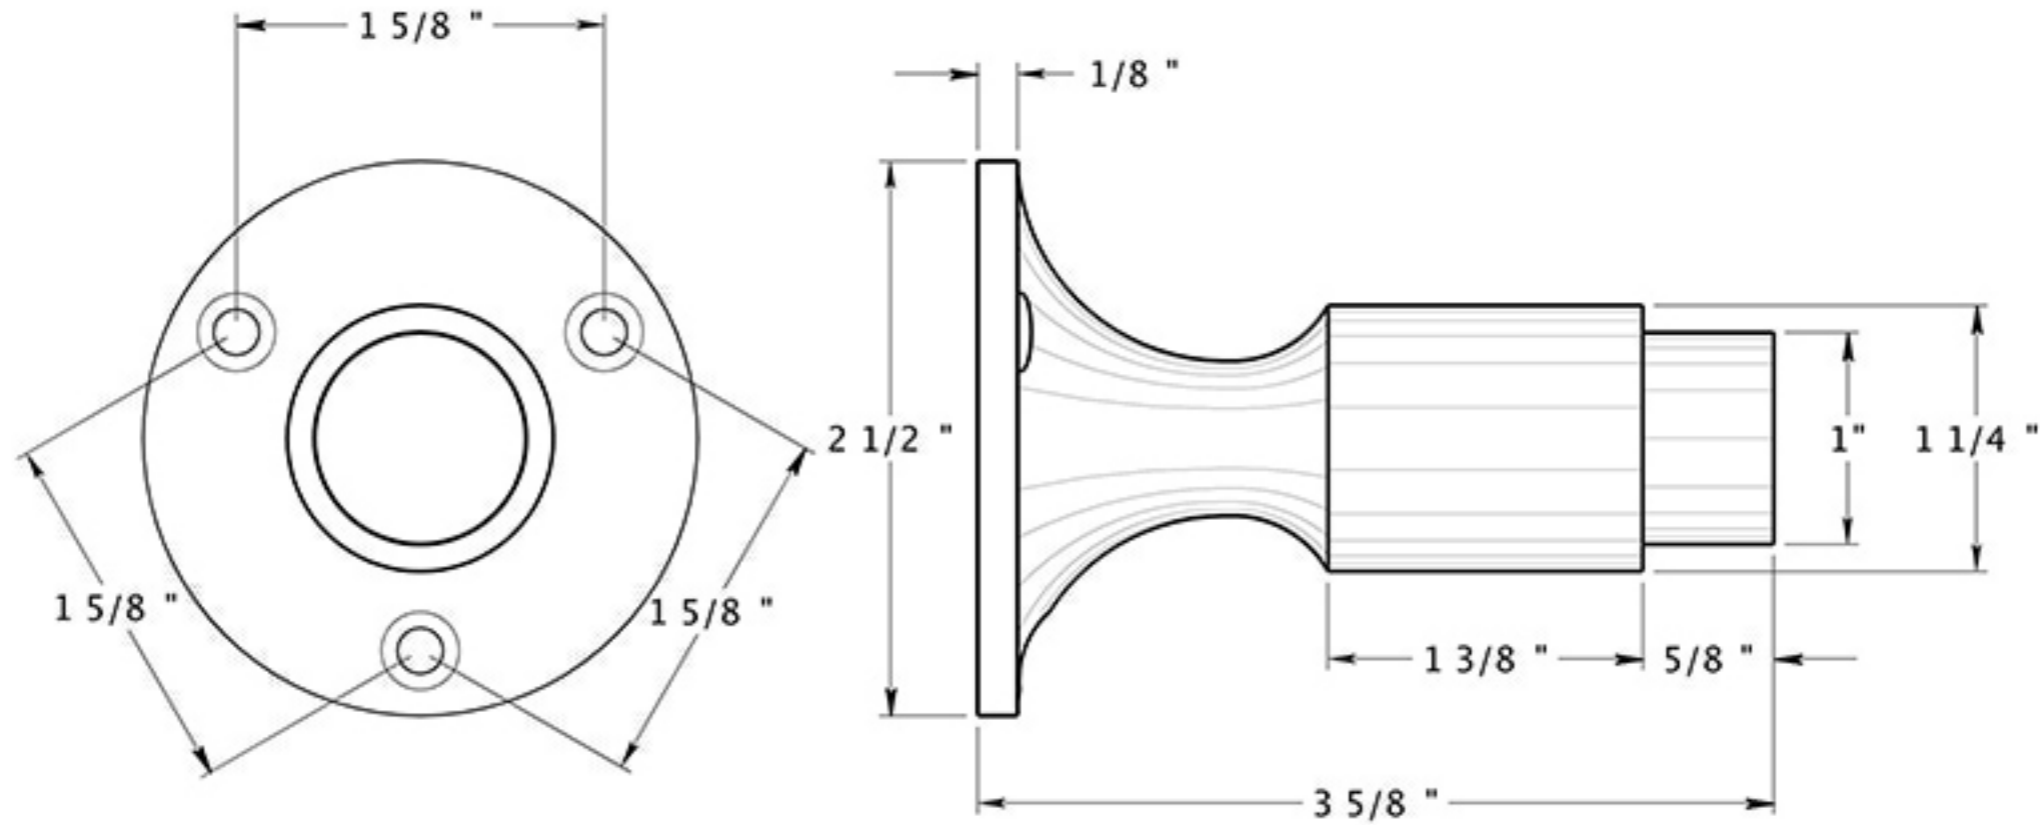

DSW325

3-5/8" WALL MOUNT BUMPER / SOLID BRASS

DRAWING NOT TO SCALE

NOTE: Deltana reserves the right to constantly improve its products and is not responsible for differences between the product in-hand and the specifications contained in this drawing. We do not recommend to pre-drill holes or pre-cut woods or metals based on the drawing information if the veracity of the specifications has not been proven by the live product.