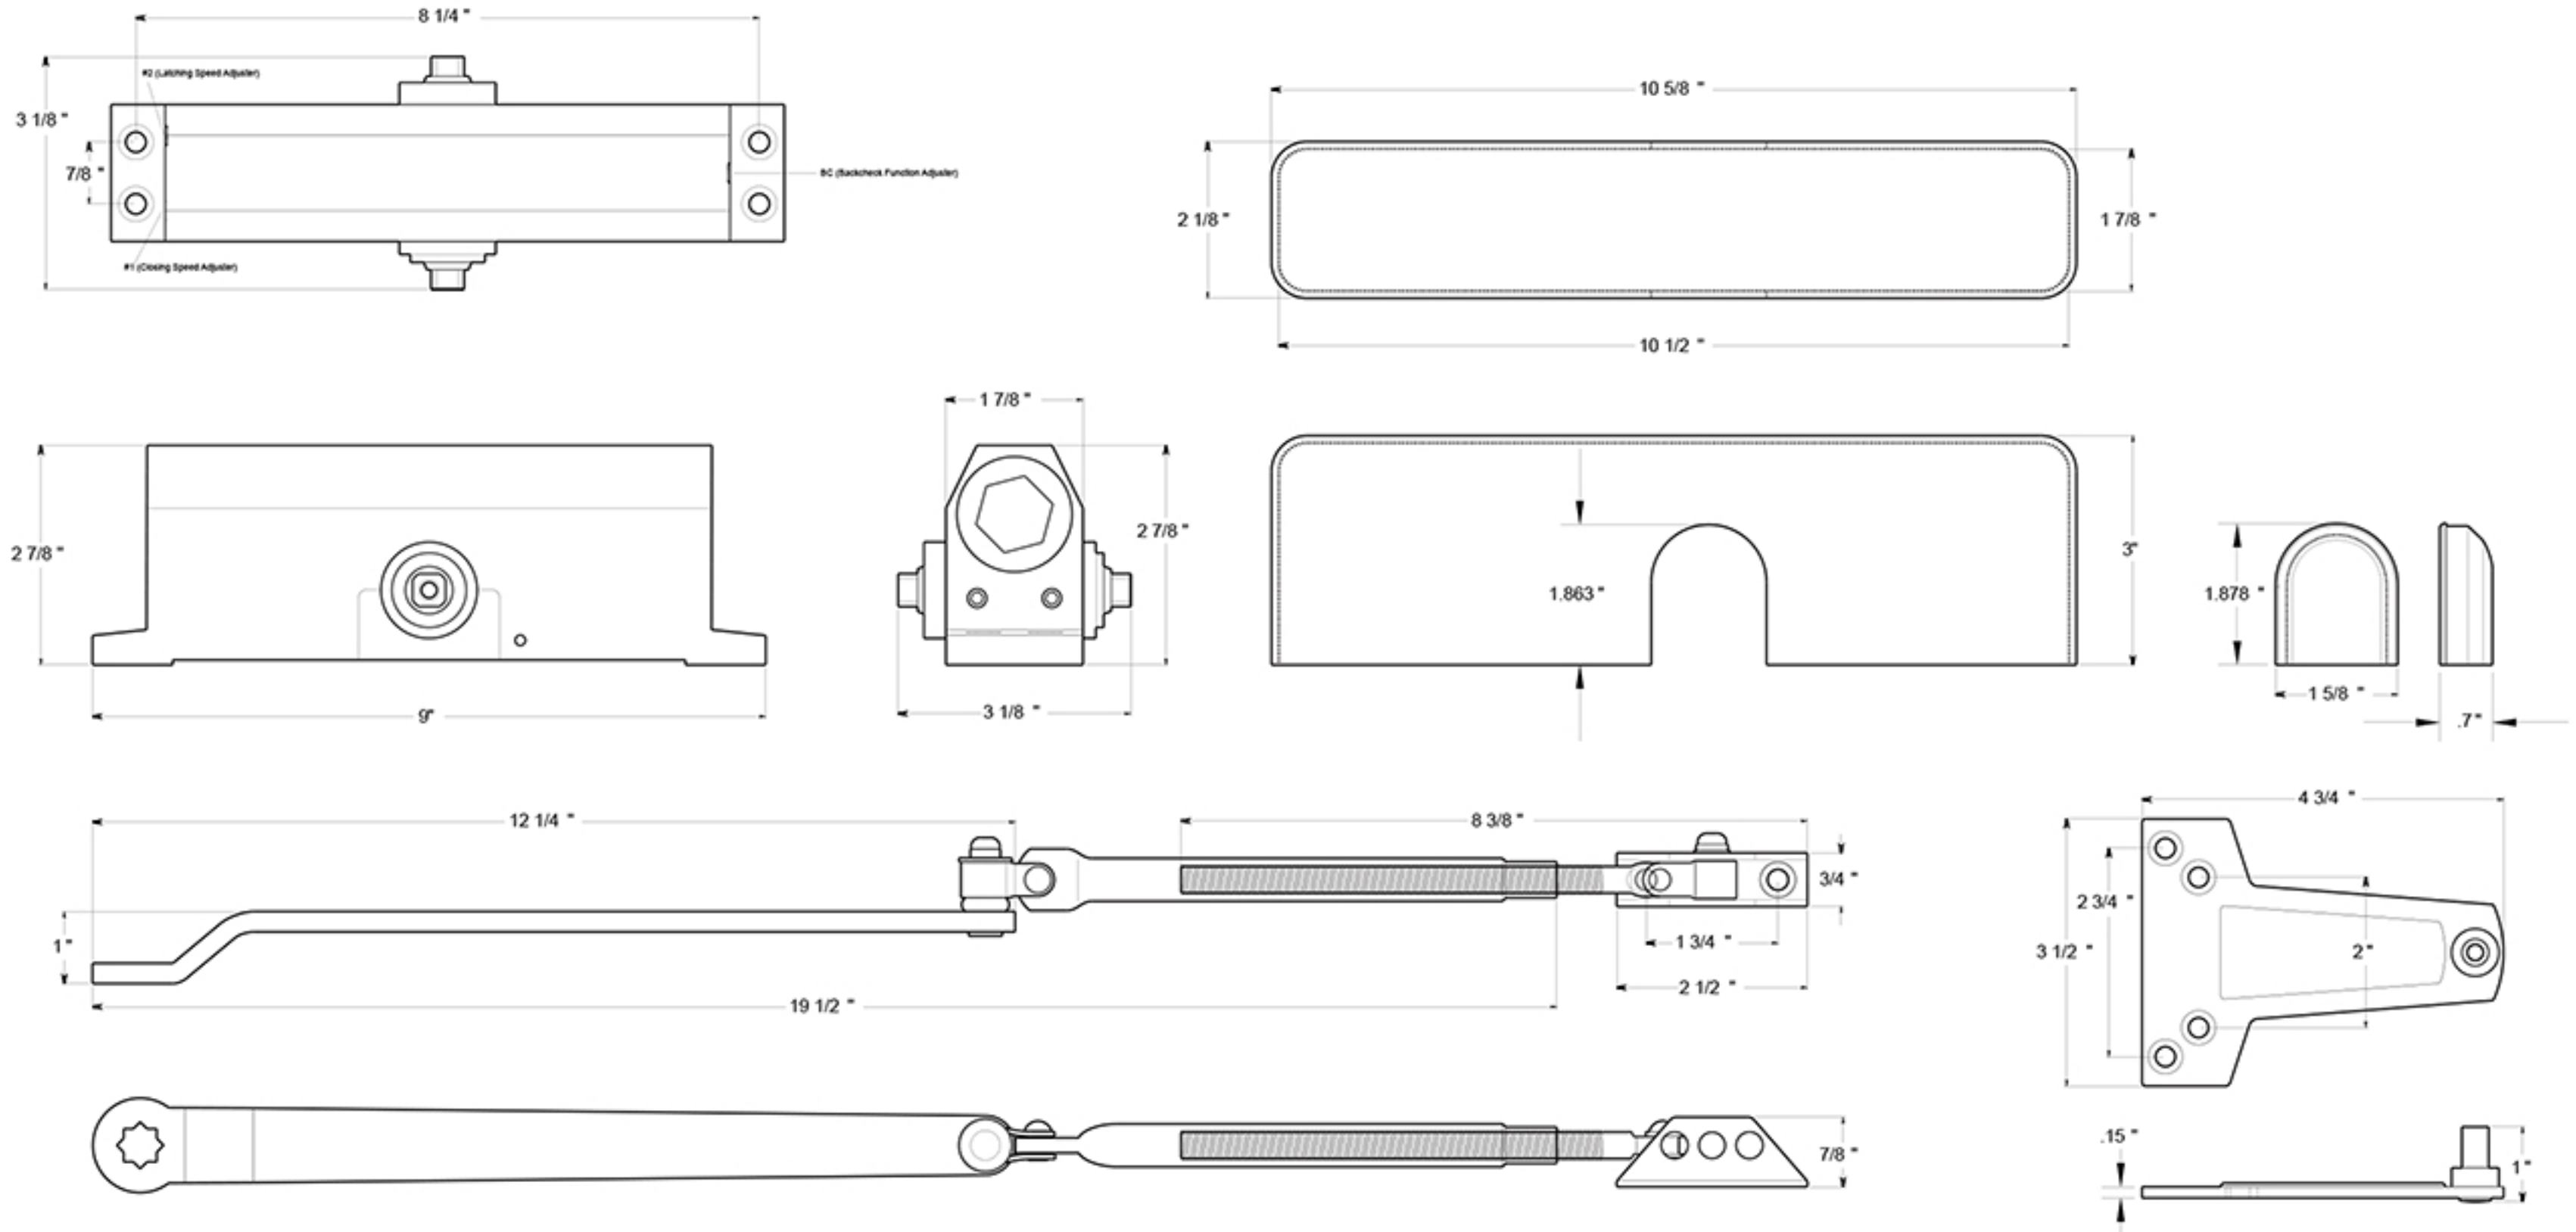

DC70

DOOR CLOSER / SIZE #3

DRAWING NOT TO SCALE

NOTE: Deltana reserves the right to constantly improve its products and is not responsible for differences between the product in-hand and the specifications contained in this drawing. We do not recommend to pre-drill holes or pre-cut woods or metals based on the drawing information if the veracity of the specifications has not been proven by the live product.