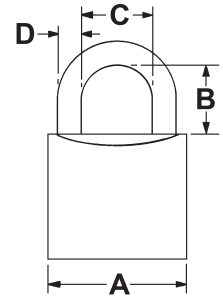

MOUNTAIN BRAND - BLISTER PACKED PADLOCKS

Item	Width	Keying	Shackle	Box Qty.	Box Weight	Case Qty.
BP075	3/4" — 20mm	KD, KA 30	Regular	10	1.1 lbs.	200
BP100	1" — 25mm	KD, KA 40,45	Regular	10	1.1 lbs.	200
BP125	1-1/4" — 30mm	KD, KA 51	Regular	10	2.1 lbs.	100
BP125LS	1-1/4" — 30mm	KD, KA 51,59	Long	10	3.1 lbs.	50
BP150	1-1/2" — 40mm	KD, KA 60,61,65	Regular	10	3.9 lbs.	100
BP150LS	1-1/2" — 40mm	KD, KA 60,65	Long	10	4.7 lbs.	50
BP175	1-3/4" — 45mm	KD, KA 70,75	Regular	5	2.9 lbs.	75
BP200	2" — 50mm	KD, KA 80	Regular	5	3.1 lbs.	75

SPECIFICATIONS

Body: Solid brass body
Cylinder: Pin tumbler
Shackle: Hardened steel
Internal parts: Brass
Locking: Heel and toe
Keying: Keyed different or keyed alike
Special note on our keyed different padlocks:
 Keyed different codes are not guaranteed against interchange.
Use: All weather, indoor/outdoor
Keys: Includes 3 keys per lock
Packaged: Blister packed
Sales unit: Sold in full box quantities only.

PADLOCK DIMENSIONS

Item	A	B	C	D
BP075	3/4"	3/8"	3/8"	1/8"
BP100	1"	1/2"	1/2"	5/32"
BP125	1-1/4"	5/8"	5/8"	7/32"
BP125-LS	1-1/4"	2-1/8"	5/8"	7/32"
BP150	1-1/2"	7/8"	7/8"	1/4"
BP150-LS	1-1/2"	2-1/2"	7/8"	1/4"
BP175	1-3/4"	1"	1"	9/32"
BP200	2"	1-1/8"	1"	11/32"

SPECIFICATIONS

Body: Extruded brass
Locking: Ball bearing heel and toe
Body width: 2"
Body height: 2"
Shackle: Stainless steel
Finish: BHMA 606 Satin Brass (USA)
CYLINDER INFORMATION
Cores: Not included
Accepts: Corbin/Russwin 6-pin interchangeable core cylinders
Standard function: Key removable in locked or unlocked position