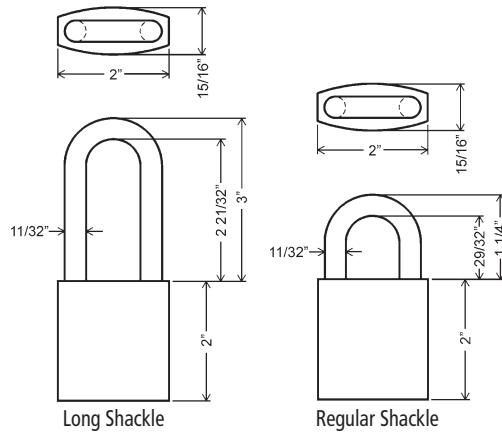

PADLOCK DIMENSIONS

Item	A	B	C	D
BP075	3/4"	3/8"	3/8"	1/8"
BP100	1"	1/2"	1/2"	5/32"
BP125	1-1/4"	5/8"	5/8"	7/32"
BP125-LS	1-1/4"	2-1/8"	5/8"	7/32"
BP150	1-1/2"	7/8"	7/8"	1/4"
BP150-LS	1-1/2"	2-1/2"	7/8"	1/4"
BP175	1-3/4"	1"	1"	9/32"
BP200	2"	1-1/8"	1"	11/32"

Note: All fractional measurements are approximate.

► CRB200 For Corbin/Russwin IC Cores

Long Shackle

Regular Shackle

Item	Shackle	Keyway
CRB200-IC6	Regular	Accepts Corbin/Russwin 6-pin IC Cylinders
CRB200-IC6-LS	Long	Accepts Corbin/Russwin 6-pin IC Cylinders

SPECIFICATIONS

Body: Extruded brass
Locking: Ball bearing heel and toe
Body width: 2"
Body height: 2"
Shackle: Stainless steel
Finish: BHMA 606 Satin Brass (USA)
CYLINDER INFORMATION
Cores: Not included
Accepts: Corbin/Russwin 6-pin interchangeable core cylinders
Standard function: Key removable in locked or unlocked position

REGULAR SHACKLE

Shackle opening: 7/8"
Packed: Each
Weight each: 0.68 lbs.

LONG SHACKLE

Shackle opening: 2-5/8"
Packed: Each
Weight each: 0.78 lbs.

The following warning is applicable to all parts listed on this page:
WARNING: This product can expose you to chemicals including chromium, which is known to the State of California to cause cancer and birth defects or other reproductive harm. for more information go to www.P65Warnings.ca.gov.