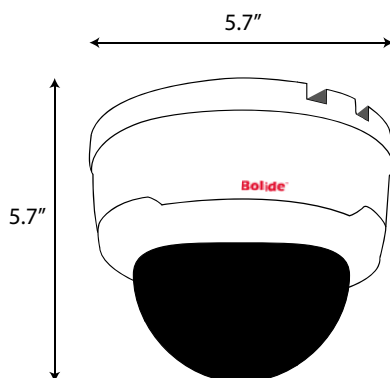

iPacAI

HIGHLIGHTS

- 4K Resolution + Facial Recognition
- H.265 Compression
- Built-In POE
- IR Distance up to 147 ft.
- 3.3-12mm Motorized Lens
- SD Card slot
- 2 Way Audio
- Alarm In / Out

DIMENSIONS

The new iPac AI is a true next generation of video surveillance cameras. 8MP resolution displays crisp 4K resolution with more accurate line, colors, and improved capabilities to identify people and objects in a video surveillance application. This solution is suitable for coverage of large areas and events where extensive digital zoom is required. Every iPac AI camera also packs features that simplify installations and add utility such as audio recording and alarm relays.