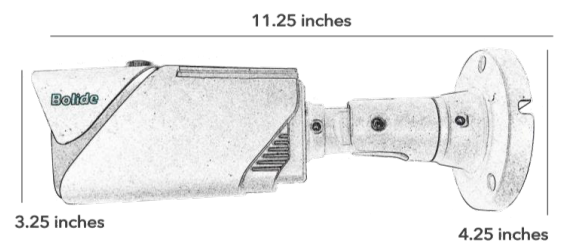

Dimension

* Specifications Are Subject to Change Without Notice.