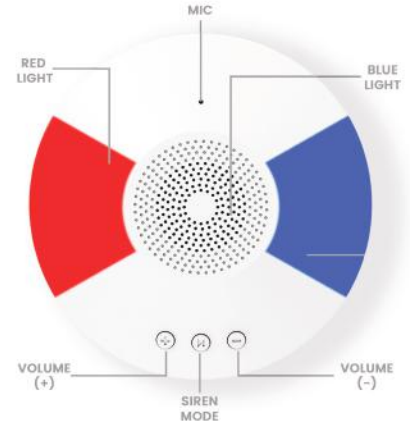

System overview

This alarm device is designed to provide both an audible and visual alarm which can be alert, warn, or draw attention to any IP camera alarm.

Product specification

Audio input	1 Channel
Audio output	1 Channel
Alarm out	1 Channel
Alarm COM	1 Channel
Siren mode	Support 3 different sounds
MicroPhone	Support 10 meters
Siren	88db
Enforcer light	30 lumen
Waterproof	IP66
Power	12VDC 2.5W, POE

Dimensions

Audible and visual alarm

* Specifications Are Subject to Change Without Notice.