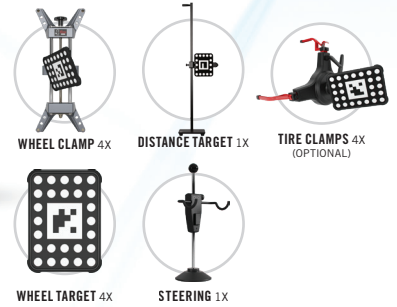

ACCESSORIES
INCLUDED

LANE DEPARTURE WARNING

VW/AUDI/PORSCHE LDW CSC0601/01	MERCEDES LDW CSC0601/02	HONDA/ACURA LDW CSC0601/05	MAZDA LDW CSC0601/12	NISSAN LDWII CSC0601/03-L	NISSAN LDWII CSC0601/03-R		
NISSAN/INFINITI LDW CSC0601/06-L	NISSAN/INFINITI LDW CSC0601/06-R	ALFA ROMEO LDW CSC0601/10	HONDA/ACURA LDWII CSC0601/08-L	HONDA/ACURA LDWII CSC0601/08-R	TOYOTA/LEXUS LDWII CSC0601/15	TOYOTA/LEXUS LDWII CSC0601/15	HYUNDAI/KIA LDWII CSC0601/07
HYUNDAI/KIA LDW CSC0601/09	TOYOTA/LEXUS LDW CSC0601/11	SUBARU LDW CSC0601/14	MAZDA LDWII CSC0601/13-L	MAZDA LDWII CSC0601/13-R			
MITSUBISHI LDW CSC0601/22-L	MITSUBISHI LDW CSC0601/22-R	SUBARU LDW CSC0601/14	MERCEDES LDWII CSC0601/19	HONDA/ACURA LDWII CSC0601/24-1			SUBARU LDWII CSC0601/17
NISSAN/INFINITI LDWIII CSC0601/04-L	NISSAN LDWIII CSC0601/04-R	TOYOTA/LEXUS LDWIII CSC0601/25					HYUNDAI/KIA LDWIII CSC0701/23