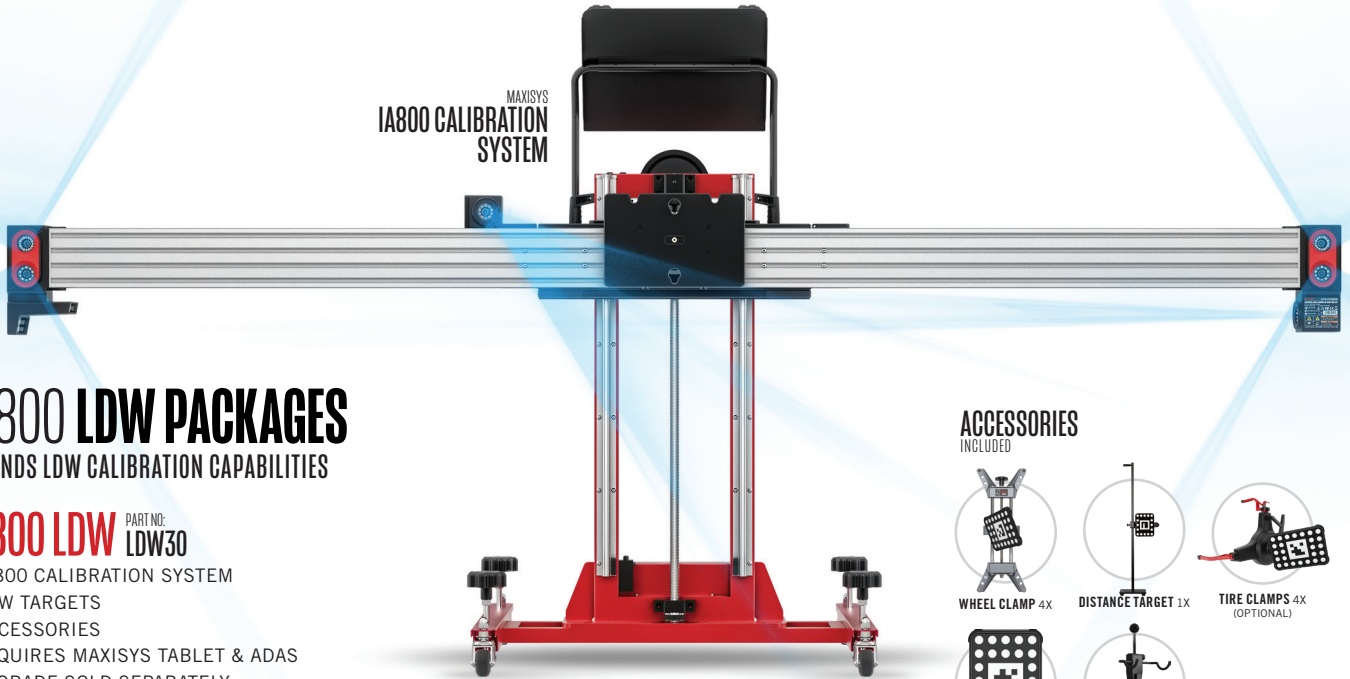

INTELLIGENT ADAS IA800 SYSTEM

FRAME PLACEMENT IN LITTLE AS 1 MINUTE

Available as a complete package or as an easy to install upgrade of your Autel Standard Calibration System. Provides the fastest, most accurate target positioning without mechanical measurements. Also performs Wheel Alignment Pre-Check.

ADAS CALIBRATION

6 HI-RES CAMERAS

WHEEL ALIGNMENT
PRE-CHECK

IDEAL
FOR:

BODY SHOP

GLASS REPAIR

GENERAL REPAIR

MAXISYS
I1800 CALIBRATION
SYSTEM

I1800 LDW PACKAGES
EXPANDS LDW CALIBRATION CAPABILITIES

I1800 LDW PART NO: LDW30

- I1800 CALIBRATION SYSTEM
- LDW TARGETS
- ACCESSORIES
- REQUIRES MAXISYS TABLET & ADAS UPGRADE SOLD SEPARATELY

I1800 LDW + TABLET PART NO: LDW30T