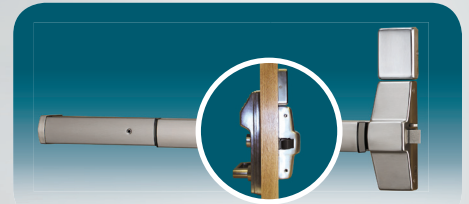

- 5AA battery operated; 75,000 cycles, typ.
- Classroom latch, available in right hand or left handed lock model

Glass/Aluminum Doors

Trilogi Narrow Stile Pushbutton aluminum door trim latch locks for PIN or Prox ID card access

DL1200, DL1300, PDL1300

- **DL1200** supports 100 3-5 digit PIN user codes, fingertip programmable
- **DL1300** supports 2000 users, PC programming/reporting and features 40,000 event audit trail by user and 500 event schedule/real time clock (e.g., lock/unlock by time)
- **PDL1300 Prox-reader** model of above, supports 2000 Prox ID cards and/or PIN users. Version of 1YND1 with built-in HID Prox reader and tap-add enroller function for ID inputting at the lock.
- Aluminum door retrofit outside trim for Adams Rite® 1850, 1950, 4710, 4070, 4730, 4900 Series and MS1850S and MS1950S Series latch locks
- Add keyless convenience to mechanical latch locks from Trilogi's all-metal, vandal-resistant 12-button keypad and/or automatic timed-scheduled locking/unlocking, PC programming & audit trail with **P/DL1300 Series**
- Weatherproof -31° to +151°F
- Long-life, battery-operated for 100,000 and 80,000 cycles respectively, typ. on 2 lithium 3V batteries, supplied; low battery alert
- Key override mortise cylinder, 1-1/4" supplied. (Supports 1-1/8", 1-1/4" and 1-3/8"). Backsets 31/32", 1-1/8" and 1-1/2" ; Stile thickness 1-3/4"
- Non-handed; fully field-reversible
- US26D satin chrome or US10B Duronodic