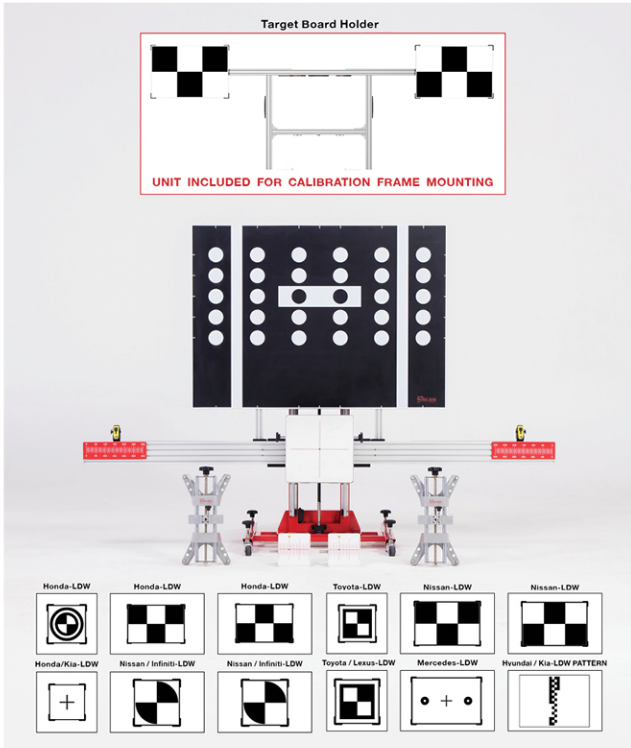

COMPARE

ADAS

ADVANCED DRIVER ASSISTANCE SYSTEM

CALIBRATION

PACKAGES

WINDSHIELD REPAIR / REPLACEMENT SHOPS

LDW CALIBRATION PACKAGE

Lane Departure Warning Targets - Part #LDWPACKAGE

COLLISION & SPECIALTY REPAIR / WHEEL ALIGNMENT SHOPS

COMPLETE CALIBRATION PACKAGE

AVM - RCW - BSD - NV Calibration - Part #ADASCOMPLETE

PASSIVE FEATURE
ALERT FOR POTENTIAL PROBLEM

ACTIVE FEATURE
AVOID COLLISION BY CONTROL

LDW		LANE DEPARTURE WARNING	LANE KEEPING ASSIST
ACC		ADAPTIVE CRUISE CONTROL	AUTOMATIC EMERGENCY BRAKING
RCW		REAR COLLISION WARNING	AUTOMATIC PARKING
BSD		BLIND SPOT DETECTION	BLIND SPOT INTERVENTION
AVM		AROUND VIEW MONITORING	PEDESTRIAN PROTECTION SYSTEM
NVS		NIGHT VISION SYSTEM	ADAPTIVE FRONT LIGHTING