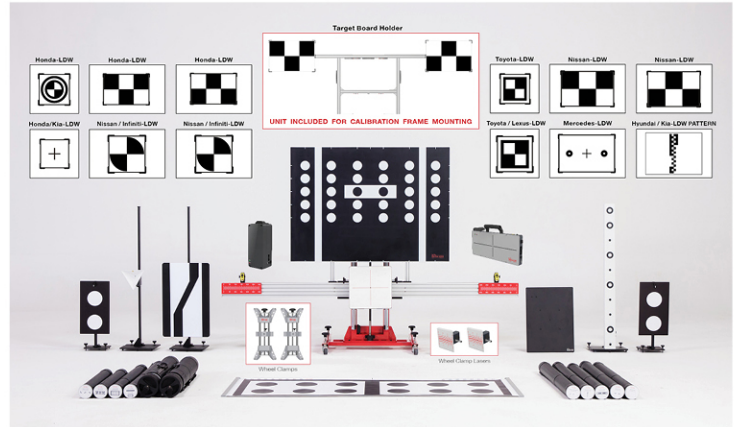

COMPARE

ADAS

ADVANCED DRIVER ASSISTANCE SYSTEM

CALIBRATION

PACKAGES

WINDSHIELD REPAIR / REPLACEMENT SHOPS

LDW CALIBRATION PACKAGE

Lane Departure Warning Targets - Part #LDWPACKAGE

COLLISION & SPECIALTY REPAIR / WHEEL ALIGNMENT SHOPS

COMPLETE CALIBRATION PACKAGE

AVM - RCW - BSD - NV Calibration - Part #ADASCOMPLETE

PASSIVE FEATURE
ALERT FOR POTENTIAL PROBLEM

ACTIVE FEATURE
AVOID COLLISION BY CONTROL

LDW		LANE DEPARTURE WARNING	LANE KEEPING ASSIST
ACC		ADAPTIVE CRUISE CONTROL	AUTOMATIC EMERGENCY BRAKING
RCW		REAR COLLISION WARNING	AUTOMATIC PARKING
BSD		BLIND SPOT DETECTION	BLIND SPOT INTERVENTION
AVM		AROUND VIEW MONITORING	PEDESTRIAN PROTECTION SYSTEM
NVS		NIGHT VISION SYSTEM	ADAPTIVE FRONT LIGHTING