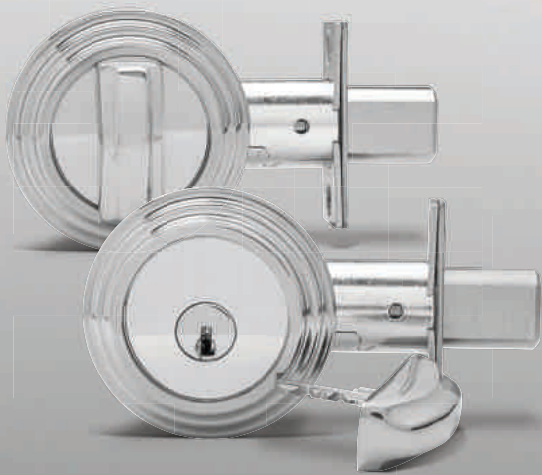

MEDECO Canada: 160 Four Valley Drive
Vaughan, Ontario L4K 4T9
Customer Service: 1-888-633-3264

LT-548130-10 REV A

ASSA ABLOY, the global leader
in door opening solutions

medeco

ASSA ABLOY

MAXIMUM CONTROL

Medeco's patented key control prevents keys from being copied without your knowledge. Your keys may only be duplicated by an authorized Medeco security professional.

MAXIMUM FLEXIBILITY

The removable thumbturn allows easy exit in emergencies, but it can also be removed for additional burglary protection when away.

PROTECTION AGAINST KICKING

Maxum's strike plate has a special design with 2" screws to anchor the strike directly to the building.

PROTECTION AGAINST DRILL ATTACKS

Maxum is built with strategically placed hardened steel inserts to provide the utmost resistance to drilling.

BUILT TO RESIST PRYING WITH A CROWBAR

Maxum's hardened steel bolt is surrounded by heavy-gauge tubular steel to resist crowbar attacks.

GUARDS AGAINST WRENCHING OFF THE LOCK

Maxum's solid brass collar spins under pressure so a wrench is ineffective.

DISARMS THE LOCK PICK

Triple-locking action makes Medeco³ cylinders virtually pickproof.

KEYS CAN'T BE COPIED