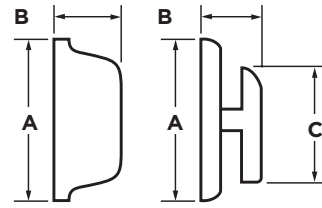

## Specifications

<b>Door Prep</b>	980, 985: Crossbore 2 1/8" or 1 1/2". Edge Bore 1" 982, 984: Crossbore 2 1/8". Edge Bore 1"
<b>Backset</b>	Adjustable 2 3/8" or 2 3/4"
<b>Door Thickness</b>	1 3/8" - 1 3/4" Doors standard. 1 7/8" - 2 1/4" optional.
<b>Cylinder</b>	SmartKey Security™ or Pin & Tumbler.
<b>Faceplates</b>	1" x 2 1/4" Specify round corner, square corner or drive-in
<b>Strikes</b>	Standard: Grade 2, 1 1/4" x 3 5/8" Specify round corner or square corner. For Grade 1 order 5278 Strike option and Ultra Strike Door Jamb Brace. Other options available.
<b>Bolt</b>	1" Throw
<b>Door Handing</b>	Reversible for right or left-hand doors
<b>ANSI/BHMA</b>	Grade A
<b>ADA</b>	Interior turn pieces are in compliance with the American National Standards Institute (ANSI A117.1) and the Americans with Disabilities Act (ADA).
<b>UL</b>	Meets UL 3 hour fire rating for 982 and 984 Optional UL* 1/3 hour fire rating for all functions
<b>Warranty</b>	Lifetime Mechanical and Lifetime Finish

## Dimensions

Design	A	B	C
980 Interior	2-19/32"	1-5/32"	1-13/16"
980 Exterior	2-5/8"	1-1/32"	-
985 Interior	2-5/8"	1-1/32"	-
985 Exterior	2-5/8"	1-1/32"	-

### 980/982UL Single Cylinder

Deadbolt operated by key outside and thumb turn inside.

### 985/984UL Double Cylinder

Deadbolt operated by key both sides.