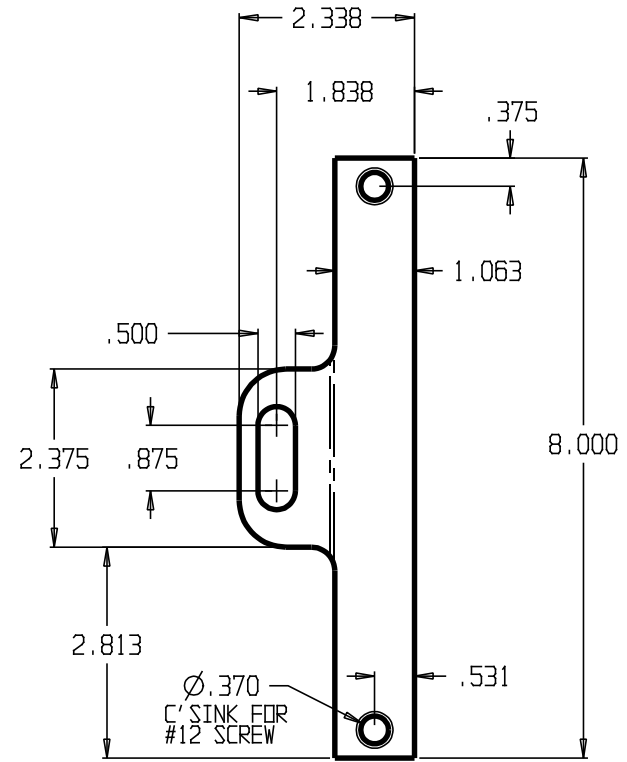

REVISIONS			
ZONE	REV	FINISHES:	GAUGE:
		PRIME COAT	

13ga. .090

16ga. .062

DON-JO MFG. INC.

DESIGNER	SIZE A	DATE: 3/21/05	PART NO. TL-2	REV
APPROVED	SCALE	RELEASE DATE	WEIGHT	SHEET