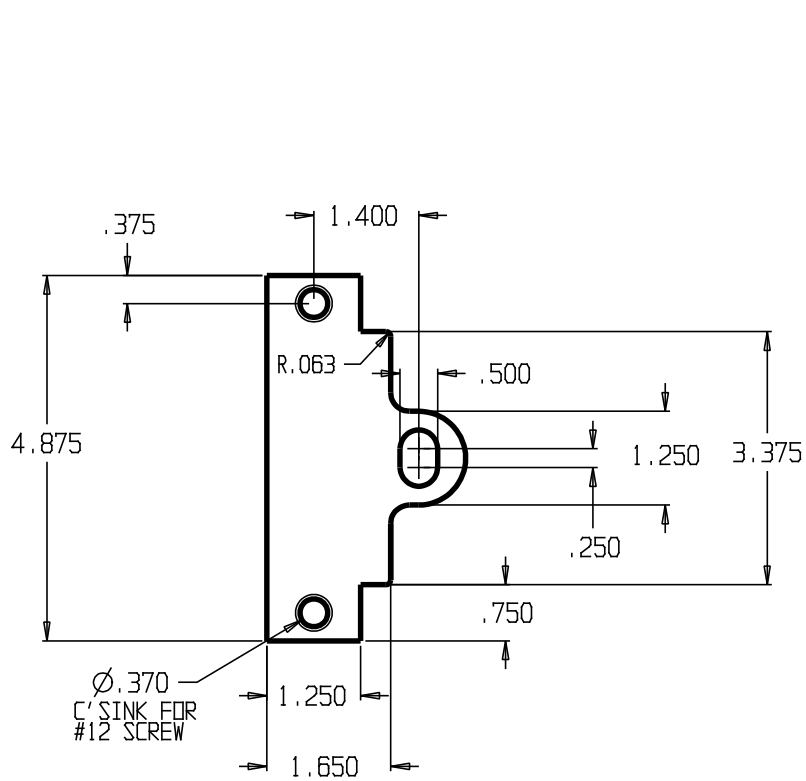

REVISIONS			
ZONE	REV	FINISHES:	GAUGE:
		PRIME COAT	

13ga. .090

16ga. .062

DON-JO MFG. INC.

DESIGNER	SIZE A	DATE: 3/21/05	PART NO. TL-2	REV
APPROVED	SCALE	RELEASE DATE	WEIGHT	SHEET