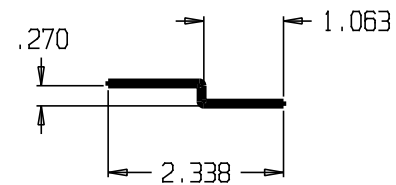

REVISIONS			
ZONE	REV	FINISHES:	GAUGE:
		PRIME COAT	

13ga. .090

16ga. .062

DON-JO MFG. INC.

DESIGNER	SIZE A	DATE: 3/21/05	PART NO. TL-2	REV
APPROVED	SCALE	RELEASE DATE	WEIGHT	SHEET