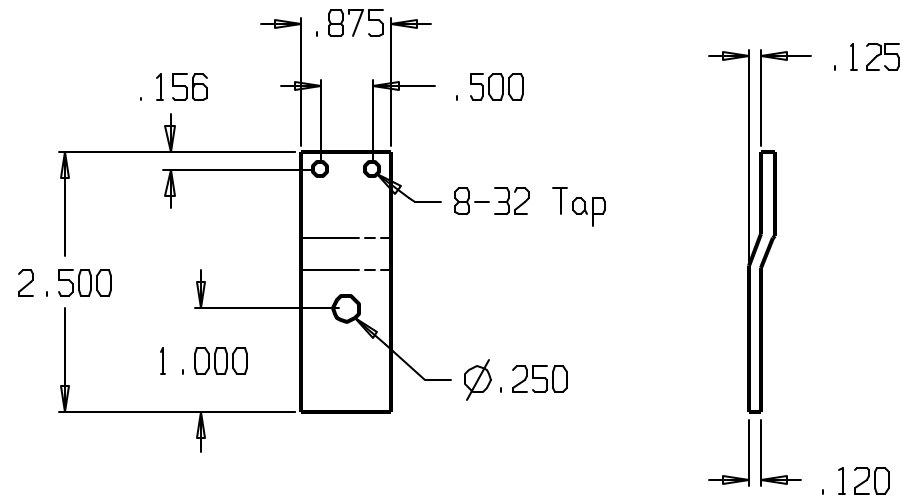

REVISIONS			
ZONE	REV	FINISHES :	GALUGE :
			11ga. .120

**DON-JO MFG. INC.**

DESIGNER  
D.R.

SIZE  
A

DATE:  
7/16/10

PART NO.  
FBT-1

REV

SCALE