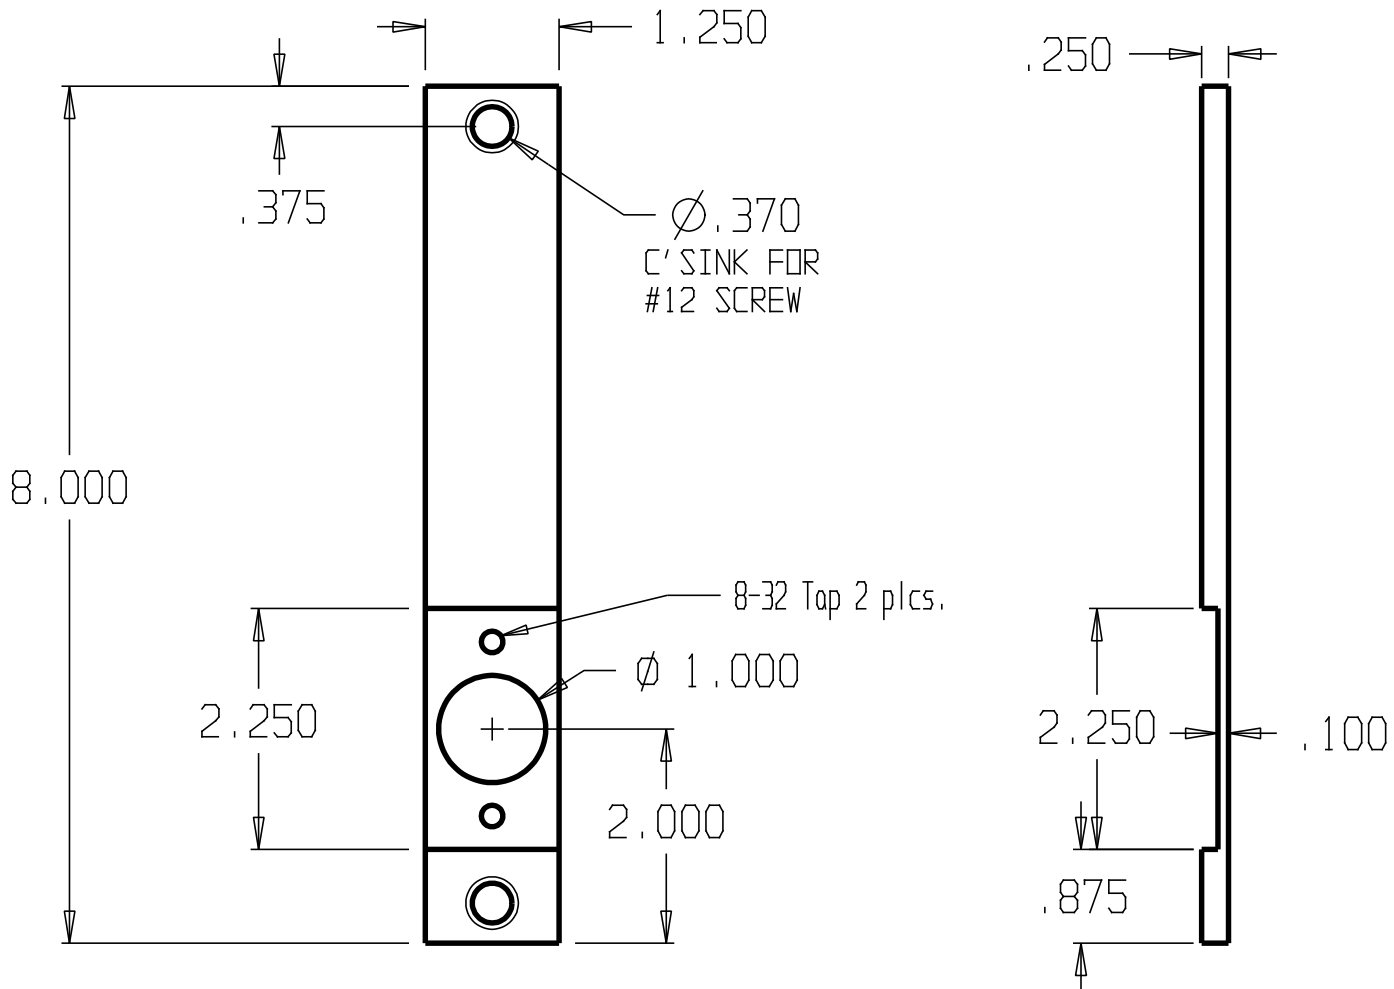

REVISIONS			
ZONE	REV	FINISHES:	GAUGE:
		PC	

DON-JO MFG. INC.

DESIGNER	APPROVED	SIZE A	DATE: 5/14/04	PART NO. EL-86	REV
		SCALE	RELEASE DATE	WEIGHT	SHEET