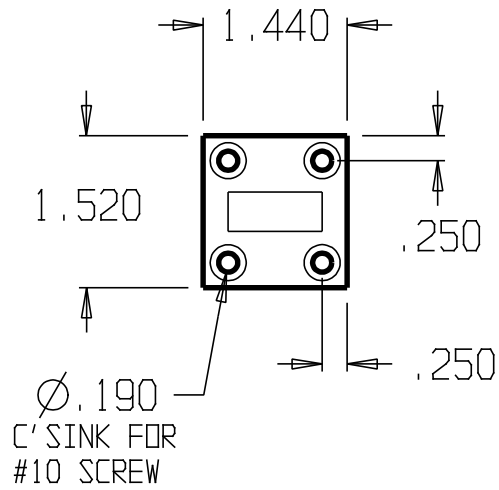

REVISIONS			
ZONE	REV	FINISHES:	GAUGE:
		626	

WITH VINYL CHAIN COVER
CHAIN LENGTH: 25.5"

DON-JO MFG. INC.		SIZE	DATE:	PART NO.	REV
DESIGNER		A	5/20/04	HDCC-2512	
APPROVED		SCALE	RELEASE DATE	WEIGHT	SHEET