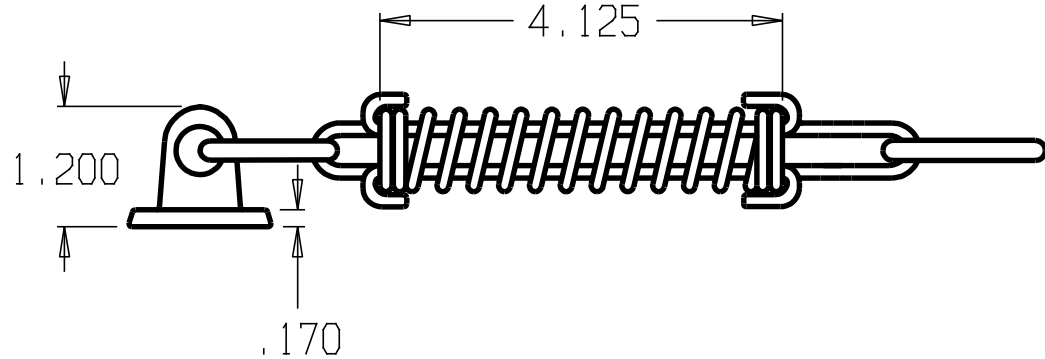

REVISIONS			
ZONE	REV	FINISHES:	GAUGE:
		626	

WITH VINYL CHAIN COVER
CHAIN LENGTH: 25.5"

DON-JO MFG. INC.		SIZE	DATE:	PART NO.	REV
DESIGNER		A	5/20/04	HDCC-2512	
APPROVED		SCALE	RELEASE DATE	WEIGHT	SHEET