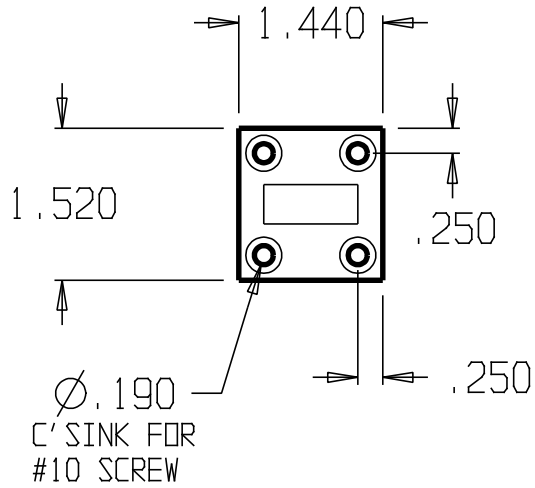

REVISIONS			
ZONE	REV	FINISHES:	GAUGE:
		626	

WITH VINYL CHAIN COVER
CHAIN LENGTH: 20.5"

DON-JO MFG. INC.

DESIGNER	SIZE	DATE:	PART NO.	REV
	A	5/20/04	HDCC-2012	
APPROVED	SCALE	RELEASE DATE	WEIGHT	SHEET