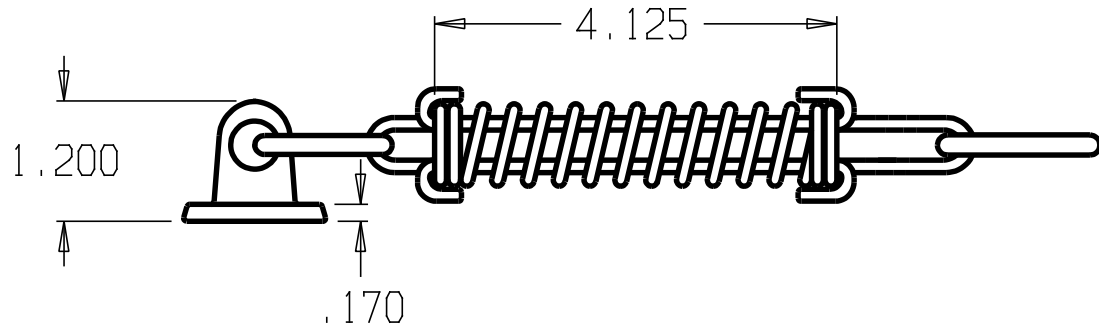

REVISIONS			
ZONE	REV	FINISHES:	GAUGE:
		626	

WITH VINYL CHAIN COVER
CHAIN LENGTH: 20.5"

DON-JO MFG. INC.

DESIGNER	SIZE	DATE:	PART NO.	REV
	A	5/20/04	HDCC-2012	
APPROVED	SCALE	RELEASE DATE	WEIGHT	SHEET