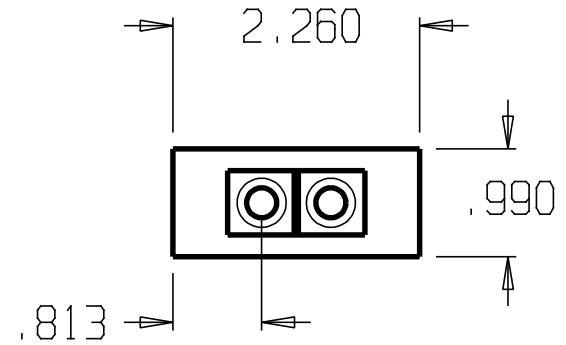

REVISIONS				
ZONE	REV	FINISHES:	DATE	APPROVED
		626		

DON-JO MFG. INC.

DESIGNER	SIZE A	DATE: 3/25/04	PART NO. #1578	REV
APPROVED	SCALE	RELEASE DATE	WEIGHT	SHEET