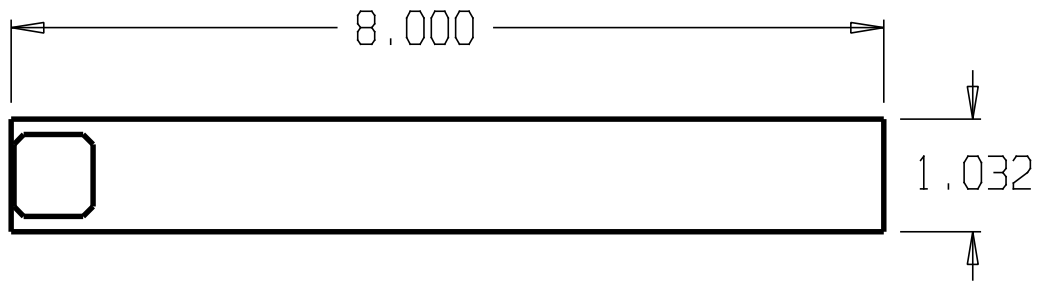

REVISIONS				
ZONE	REV	FINISHES:	DATE	APPROVED
		626		

DON-JO MFG. INC.

DESIGNER	SIZE A	DATE: 3/25/04	PART NO. #1578	REV
APPROVED	SCALE	RELEASE DATE	WEIGHT	SHEET