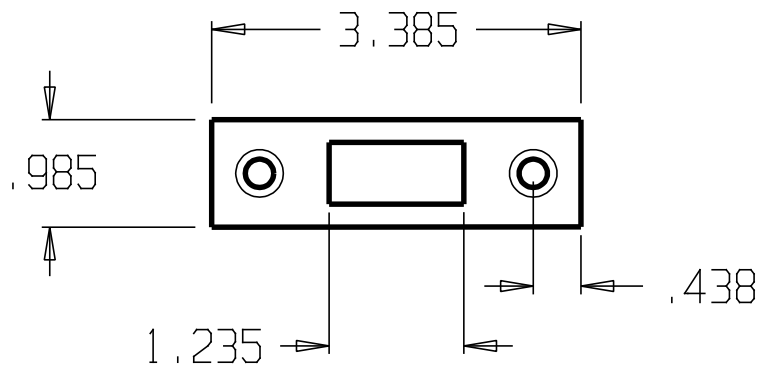

REVISIONS				
ZONE	REV	FINISHES:	DATE	APPROVED
		626		

DON-JO MFG. INC.

DESIGNER	SIZE A	DATE: 3/25/04	PART NO. #1578	REV
APPROVED	SCALE	RELEASE DATE	WEIGHT	SHEET