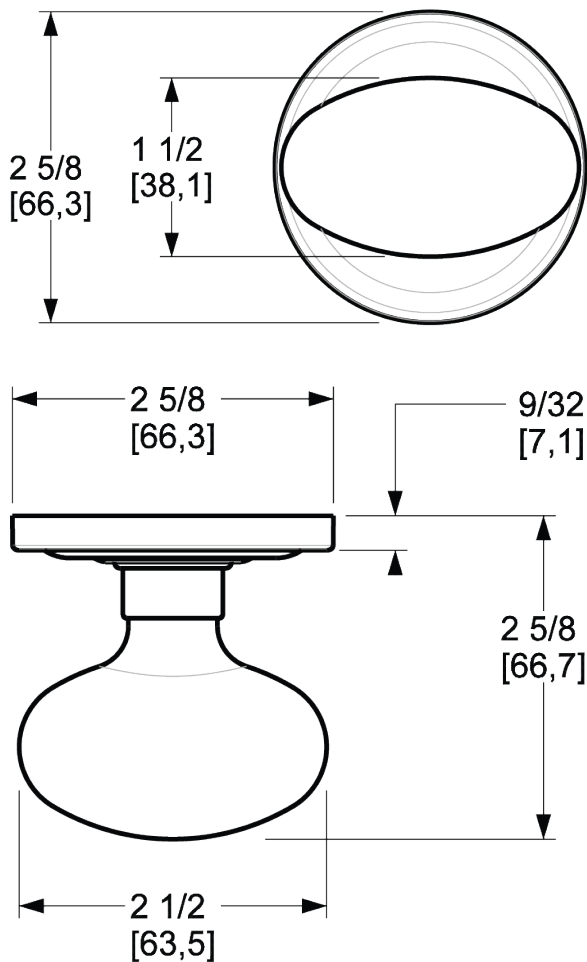

BALDWIN®

ESTATE™

5025 EGG KNOB W/ 5048 ROSE

5025 EGG KNOB W/ 5048 ROSE

PRE CONFIGURED SET

DIMENSIONS

SPECIFICATIONS

- Solid Forged Brass Trim
- Concealed Fasteners
- 28-degree Solid Brass Latch
- 2.125" Bore x 2.375" Backset with Full Lip Strike
- 1.375"-1.75" thick doors
- PASS, PRIV, FD, HD
- UL Kit Available