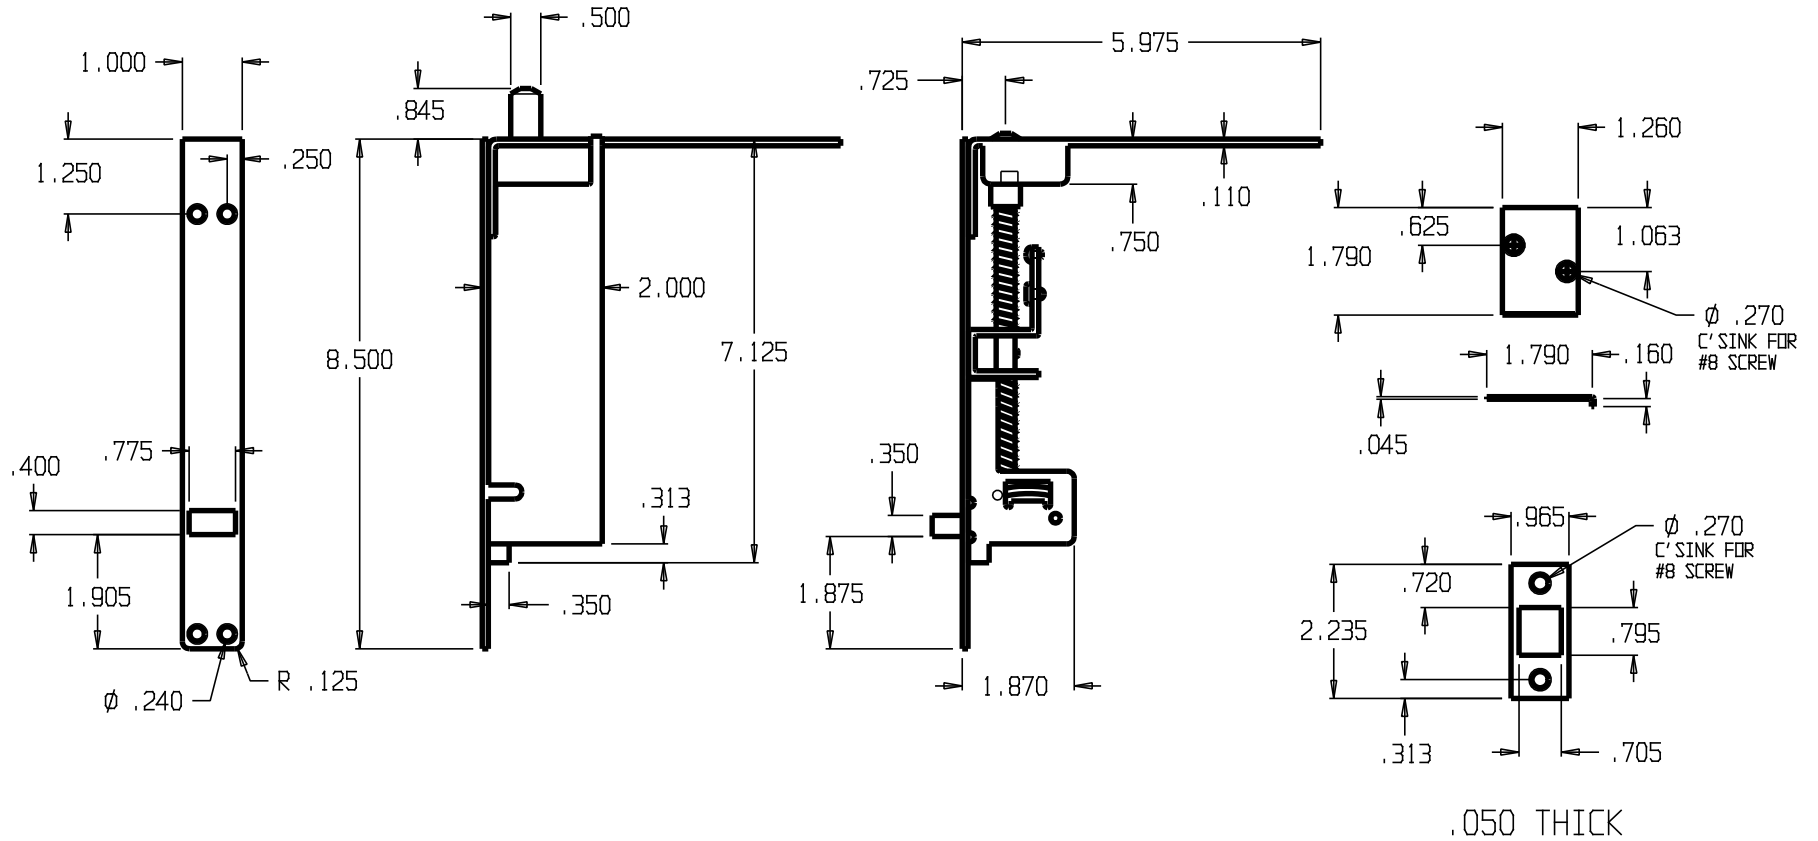

REVISIONS			
ZONE	REV	FINISHES:	DATE
		605, 613, 626	
			APPROVED

DON-JO MFG. INC.

DESIGNER	SIZE A	DATE: 3/25/04	PART NO. #1562	REV
APPROVED	SCALE	RELEASE DATE	WEIGHT	SHEET