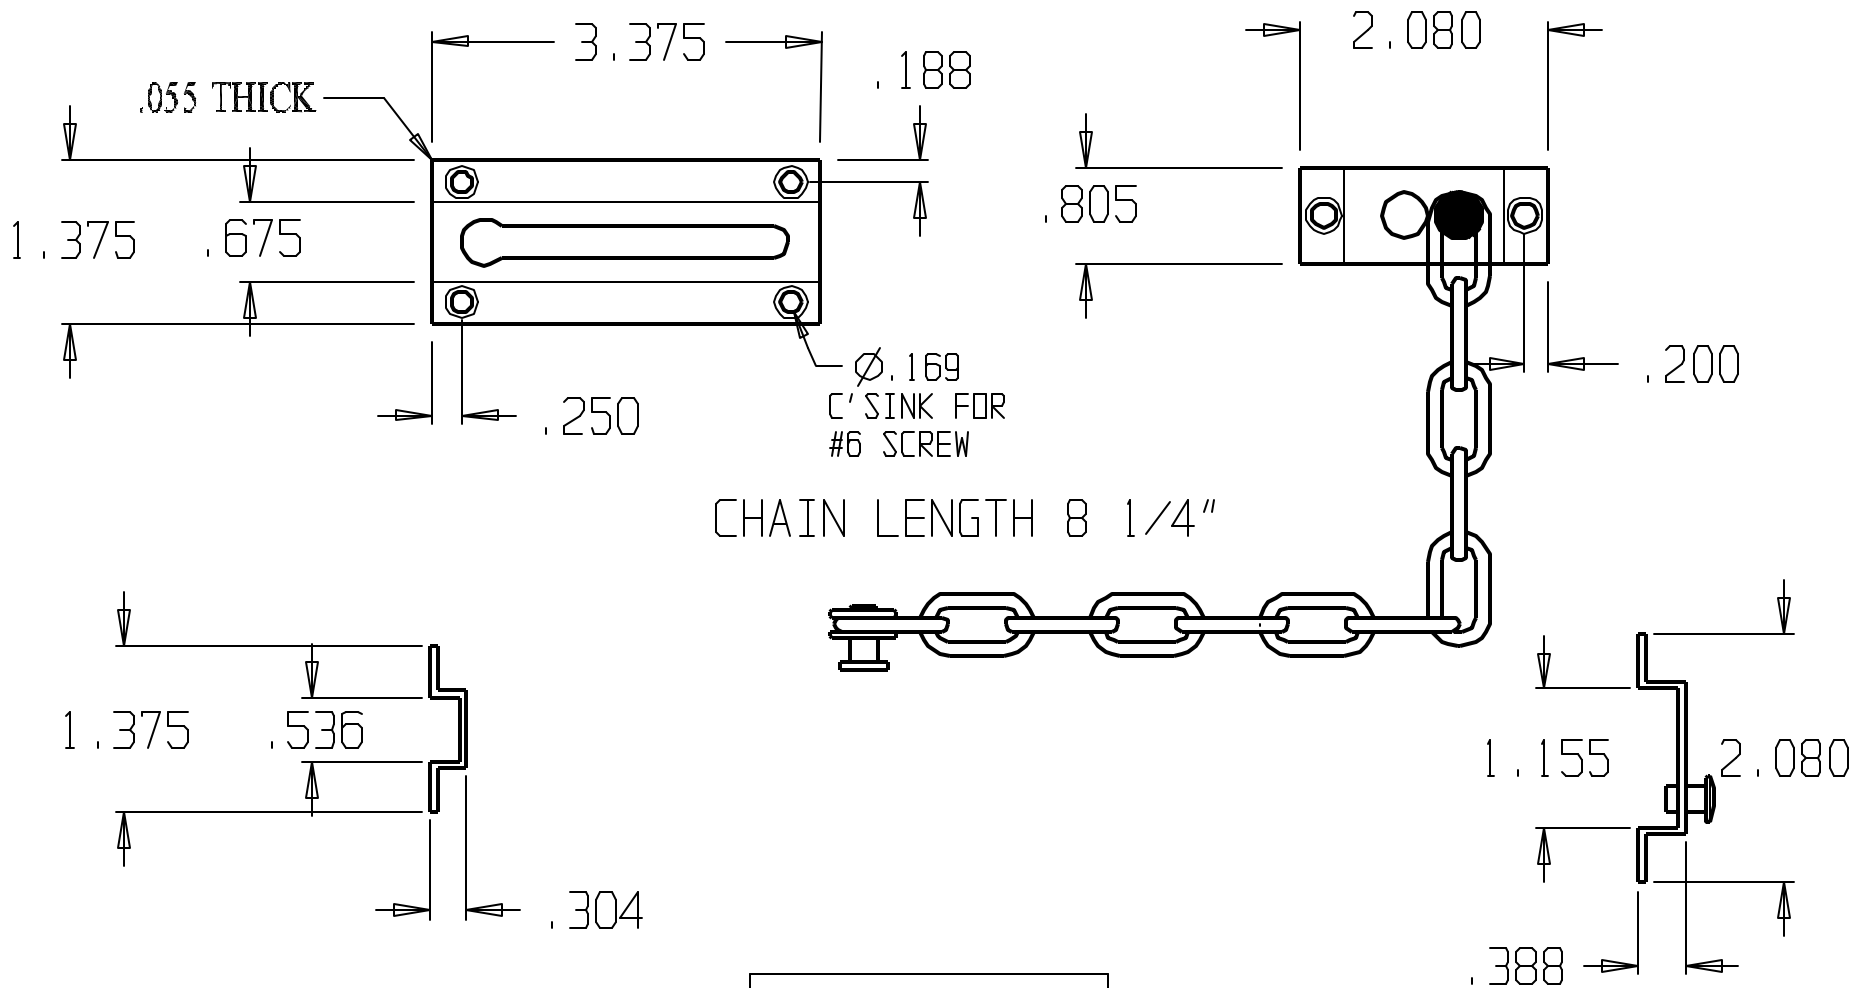

REVISIONS				
ZONE	REV	FINISHES :	DATE	APPROVED
		605, 626		

DON-JO MFG. INC.

DESIGNER	SIZE A	DATE: 3/25/04	PART NO. #1607	REV
APPROVED	SCALE	RELEASE DATE	WEIGHT	SHEET