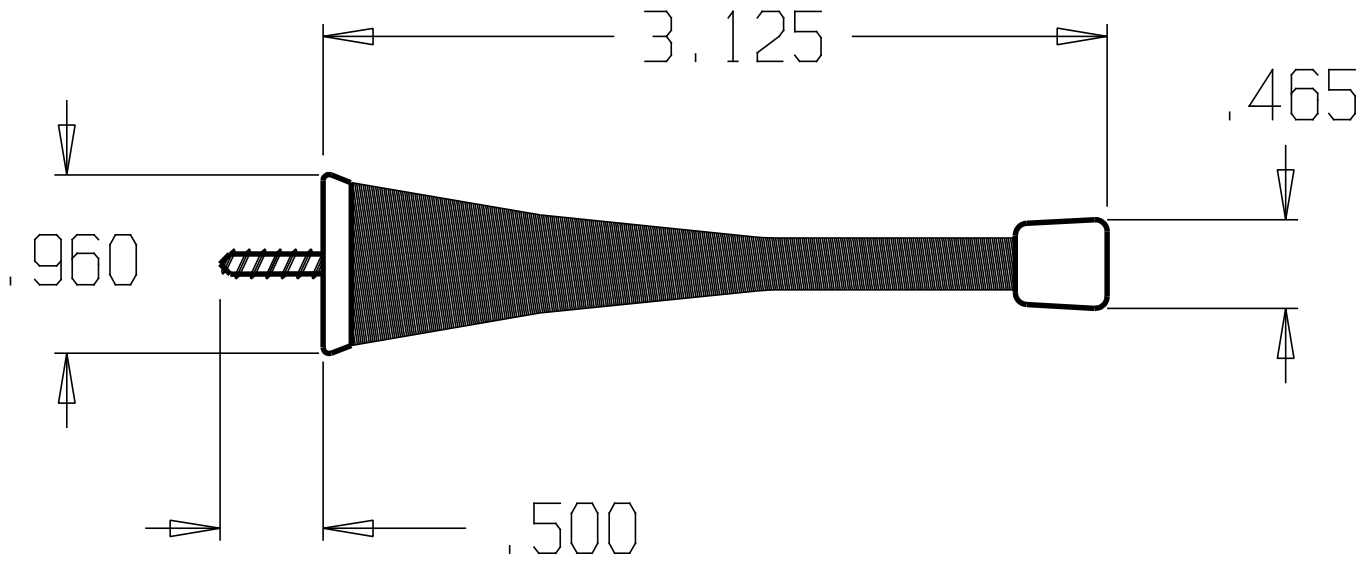

REVISIONS				
ZONE	REV	FINISHES:	DATE	APPROVED
		605,609,619,620,625		

DON-JO MFG. INC.

DESIGNER	SIZE	DATE:	PART NO.	REV
	A	3/23/04	#1509	
APPROVED	SCALE	RELEASE DATE	WEIGHT	SHEET