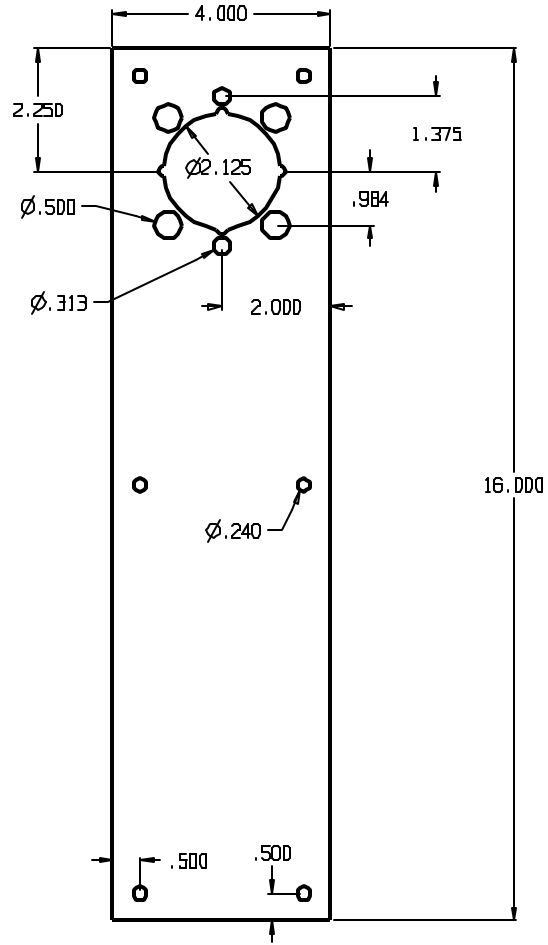

REVISIONS			
ZONE	REV	FINISHES:	DATE
		605, 606, 612, 613, 628, 629, 630	
		APPROVED	

DON-JO MFG. INC.

DESIGNER	
APPROVED	

SIZE A	DATE 3/22/04	PART NO. #71 CFL	REV
SCALE	RELEASE DATE	WEIGHT	SHEET