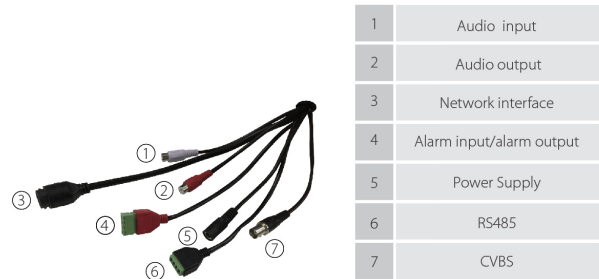

Wire Interface

1	Audio input
2	Audio output
3	Network interface
4	Alarm input/alarm output
5	Power Supply
6	RS485
7	CVBS