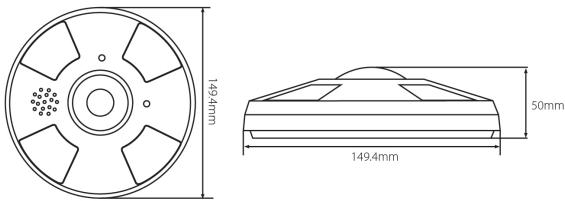

General

Power Supply	PoE (IEEE802.3af), DC 12V±10%	Working Temperature	-10°C ~ 50°C
Power Consumption	<5W	Working Humidity	10% ~ 90%
Ingress Protection	IP66	Net Weight	2.0kg
Dimensions	Φ149.4*50 mm	Gross Weight	2.0kg

Order Information

Camera	Model	Description
8MP Camera	DL-858V17C-FS	8MP Fisheye IP Camera

Dimensions (mm)